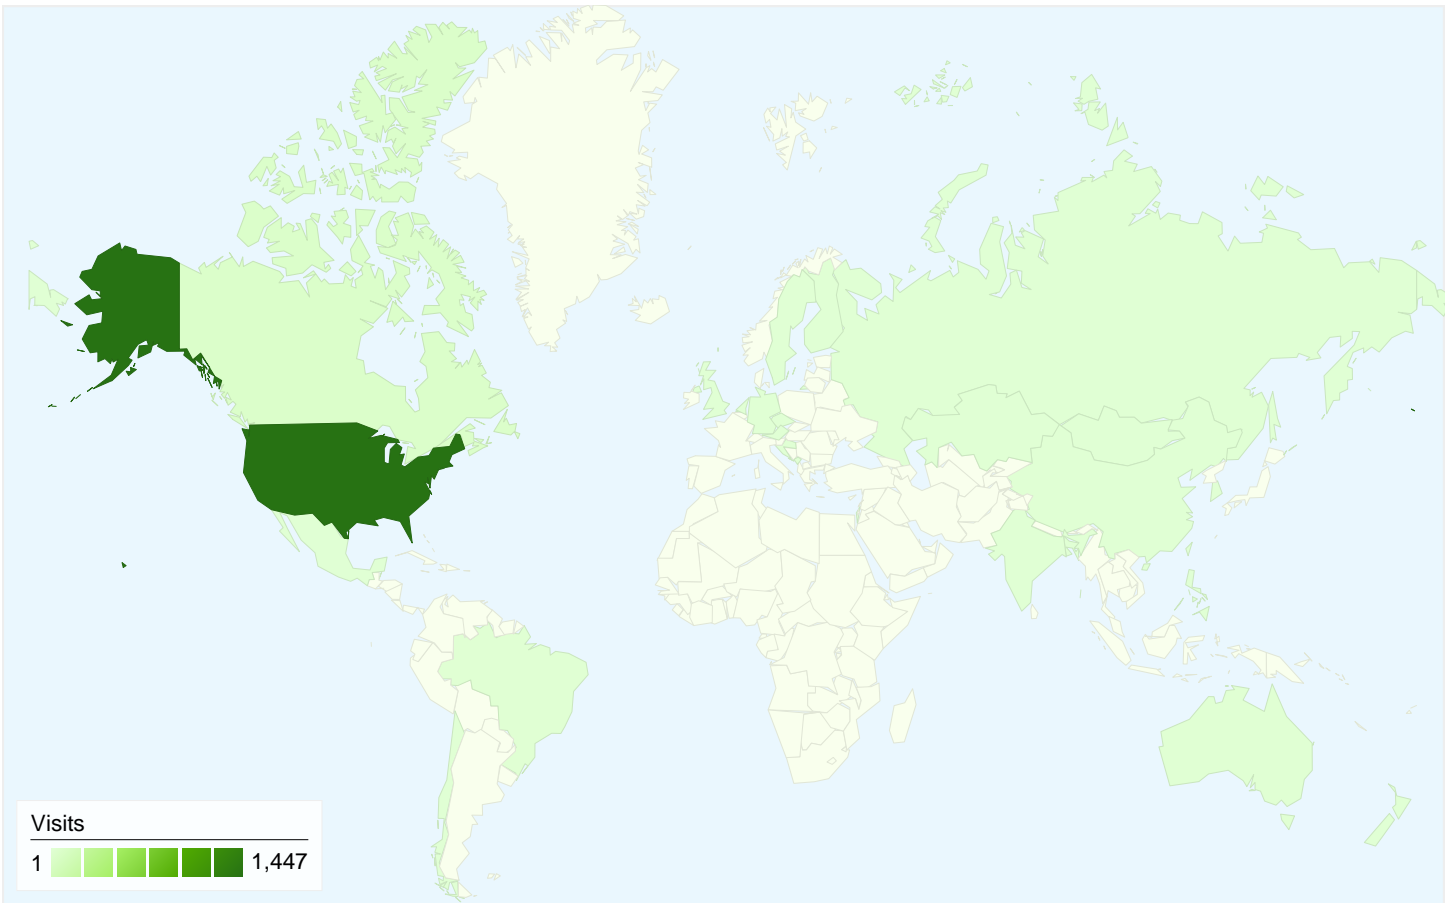

Visitors Overview

Visitors
1,388

Map Overlay

1,388 people visited this site

1,544 Visits

1,388 Absolute Unique Visitors

3,300 Pageviews

2.14 Average Pageviews

All traffic sources sent a total of 1,544 visits

8.35% Direct Traffic

17.55% Referring Sites

74.09% Search Engines

- Search Engines
1,144.00 (74.09%)
- Referring Sites
271.00 (17.55%)
- Direct Traffic
129.00 (8.35%)

1,544 visits came from 30 countries/territories

Site Usage						
Visits	Pages/Visit	Avg. Time on Site	% New Visits	Bounce Rate		
1,544 % of Site Total: 100.00%	2.14 Site Avg: 2.14 (0.00%)	00:01:23 Site Avg: 00:01:23 (0.00%)	81.61% Site Avg: 81.61% (0.00%)	59.33% Site Avg: 59.33% (0.00%)		
Country/Territory	Visits	Pages/Visit	Avg. Time on Site	% New Visits	Bounce Rate	
United States	1,447	2.17	00:01:22	81.62%	58.47%	
Canada	44	2.02	00:02:10	79.55%	63.64%	
Brazil	9	1.00	00:00:00	22.22%	100.00%	
Australia	6	1.17	00:00:12	83.33%	83.33%	
India	5	1.40	00:02:10	100.00%	60.00%	
Kazakhstan	3	1.33	00:09:36	66.67%	66.67%	
(not set)	2	1.00	00:00:00	100.00%	100.00%	
United Kingdom	2	1.00	00:00:00	100.00%	100.00%	
Netherlands	2	3.50	00:01:35	100.00%	50.00%	