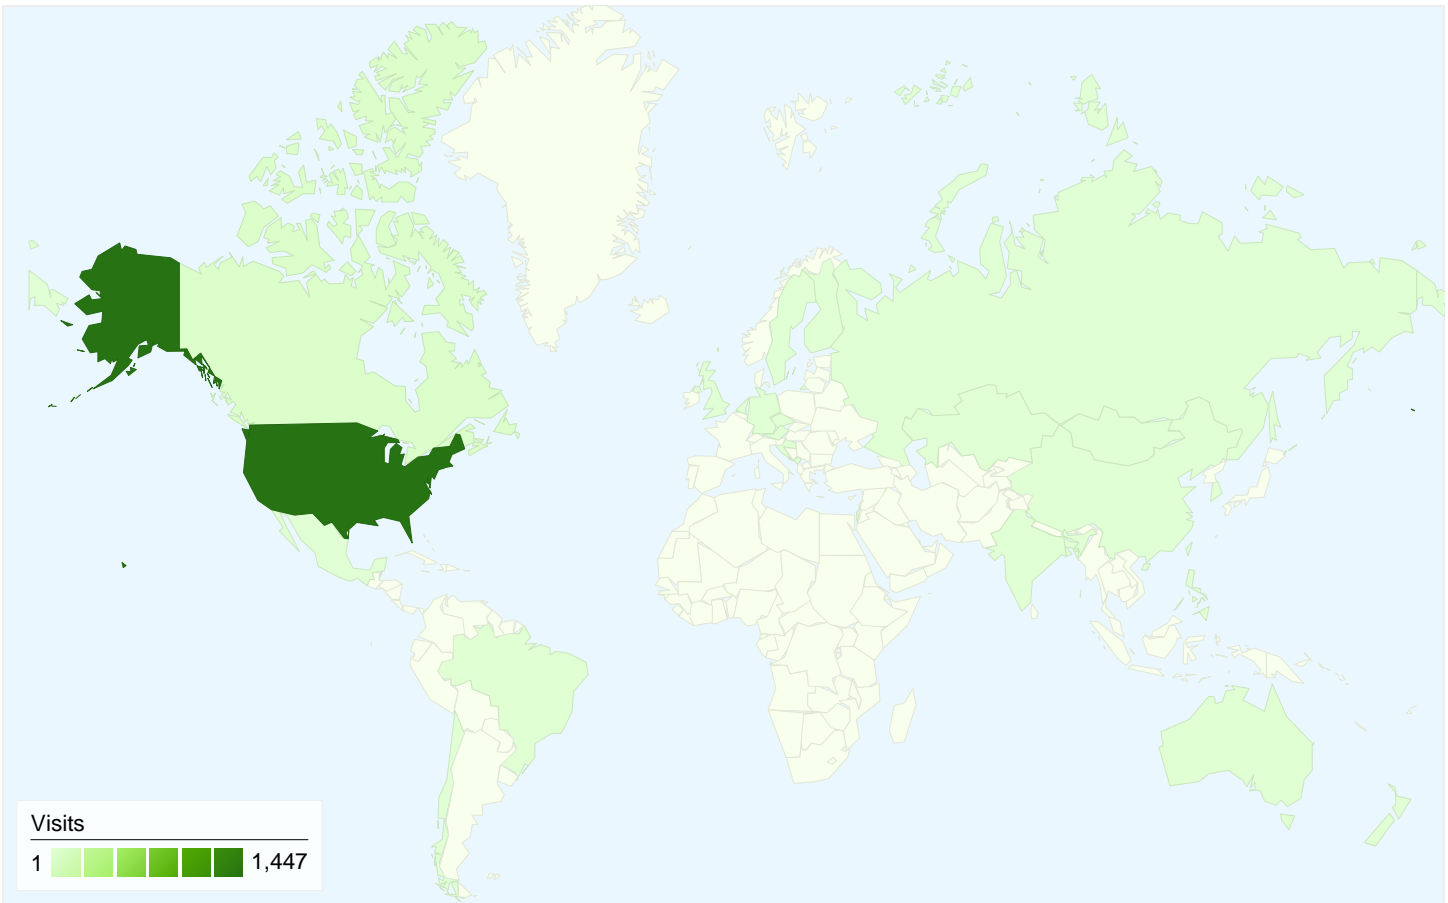

Visitors Overview

Visitors
1,388

Map Overlay

1,388 people visited this site

1,544 Visits

1,388 Absolute Unique Visitors

3,300 Pageviews

2.14 Average Pageviews

1,388 people visited this site

1,544 Visits

1,388 Absolute Unique Visitors

3,300 Pageviews

2.14 Average Pageviews

00:01:23 Time on Site

59.33% Bounce Rate

81.61% New Visits

1,544 visits came from 30 countries/territories

Site Usage						
Visits	Pages/Visit	Avg. Time on Site	% New Visits	Bounce Rate		
1,544 % of Site Total: 100.00%	2.14 Site Avg: 2.14 (0.00%)	00:01:23 Site Avg: 00:01:23 (0.00%)	81.61% Site Avg: 81.61% (0.00%)	59.33% Site Avg: 59.33% (0.00%)		
Country/Territory	Visits	Pages/Visit	Avg. Time on Site	% New Visits	Bounce Rate	
United States	1,447	2.17	00:01:22	81.62%	58.47%	
Canada	44	2.02	00:02:10	79.55%	63.64%	
Brazil	9	1.00	00:00:00	22.22%	100.00%	
Australia	6	1.17	00:00:12	83.33%	83.33%	
India	5	1.40	00:02:10	100.00%	60.00%	
Kazakhstan	3	1.33	00:09:36	66.67%	66.67%	
(not set)	2	1.00	00:00:00	100.00%	100.00%	
United Kingdom	2	1.00	00:00:00	100.00%	100.00%	
Netherlands	2	3.50	00:01:35	100.00%	50.00%	