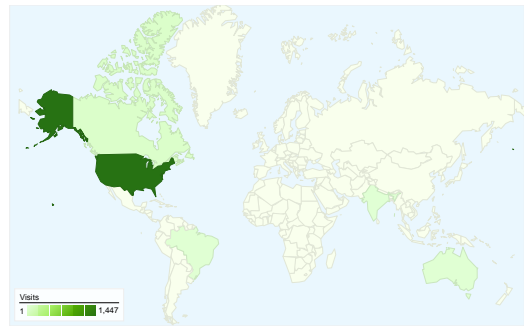

Map Overlay

Traffic Sources Overview

- **Search Engines**
  1,144.00 (74.09%)
- **Referring Sites**
  271.00 (17.55%)
- **Direct Traffic**
  129.00 (8.35%)

Content Overview

Pages	Pageviews	% Pageviews
/	570	17.27%
/sports/events.htm	278	8.42%
/sports-facilities/softball-	227	6.88%
/event/sterling-invitational-	224	6.79%
/events/	210	6.36%