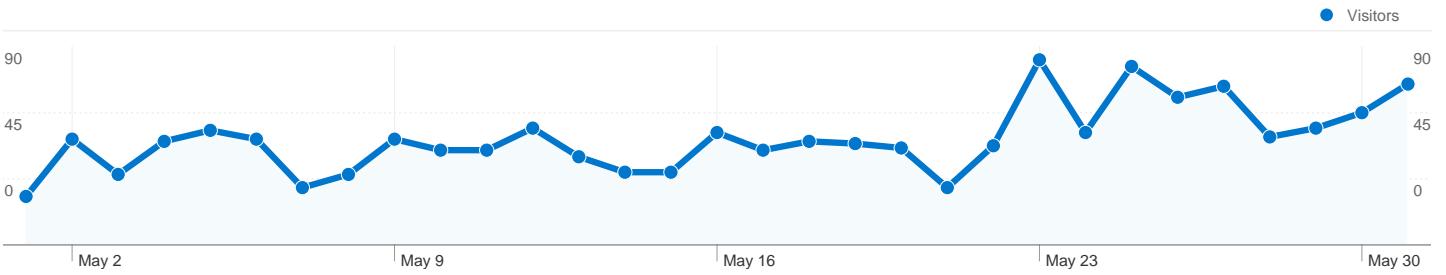

Site Usage

1,544 Visits

59.33% Bounce Rate

3,300 Pageviews

00:01:23 Avg. Time on Site

2.14 Pages/Visit

81.61% % New Visits

Visitors Overview

Visitors Overview

Visitors
1,388

Map Overlay

1,388 people visited this site

1,544 Visits

1,388 Absolute Unique Visitors

3,300 Pageviews

2.14 Average Pageviews

All traffic sources sent a total of 1,544 visits

8.35% Direct Traffic

17.55% Referring Sites

74.09% Search Engines

- Search Engines
1,144.00 (74.09%)
- Referring Sites
271.00 (17.55%)
- Direct Traffic
129.00 (8.35%)

1,388 people visited this site

1,544 Visits

1,388 Absolute Unique Visitors

3,300 Pageviews

2.14 Average Pageviews

00:01:23 Time on Site

59.33% Bounce Rate

81.61% New Visits