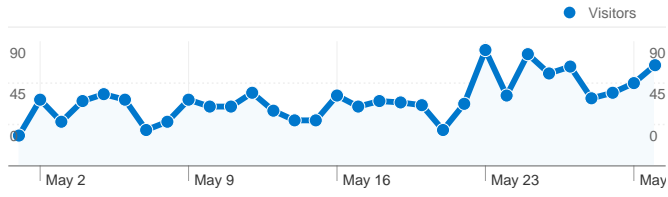

Site Usage

1,544 Visits

59.33% Bounce Rate

3,300 Pageviews

00:01:23 Avg. Time on Site

2.14 Pages/Visit

81.61% % New Visits

Visitors Overview

Visitors
1,388

Map Overlay

Traffic Sources Overview

- **Search Engines**
1,144.00 (74.09%)
- **Referring Sites**
271.00 (17.55%)
- **Direct Traffic**
129.00 (8.35%)

Content Overview

Pages	Pageviews	% Pageviews
/	570	17.27%
/sports/events.htm	278	8.42%
/sports-facilities/softball-	227	6.88%
/event/sterling-invitational-	224	6.79%
/events/	210	6.36%

Visitors Overview

Visitors
1,388

Map Overlay

1,388 people visited this site

1,544 Visits

1,388 Absolute Unique Visitors

3,300 Pageviews

2.14 Average Pageviews

1,544 visits came from 30 countries/territories

Site Usage						
Visits	Pages/Visit	Avg. Time on Site	% New Visits	Bounce Rate		
1,544 % of Site Total: 100.00%	2.14 Site Avg: 2.14 (0.00%)	00:01:23 Site Avg: 00:01:23 (0.00%)	81.61% Site Avg: 81.61% (0.00%)	59.33% Site Avg: 59.33% (0.00%)		
Country/Territory	Visits	Pages/Visit	Avg. Time on Site	% New Visits	Bounce Rate	
United States	1,447	2.17	00:01:22	81.62%	58.47%	
Canada	44	2.02	00:02:10	79.55%	63.64%	
Brazil	9	1.00	00:00:00	22.22%	100.00%	
Australia	6	1.17	00:00:12	83.33%	83.33%	
India	5	1.40	00:02:10	100.00%	60.00%	
Kazakhstan	3	1.33	00:09:36	66.67%	66.67%	
(not set)	2	1.00	00:00:00	100.00%	100.00%	
United Kingdom	2	1.00	00:00:00	100.00%	100.00%	
Netherlands	2	3.50	00:01:35	100.00%	50.00%	