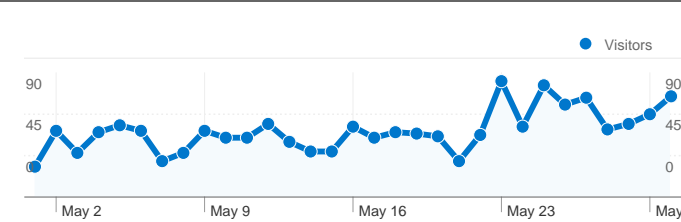

Site Usage

1,544 Visits

59.33% Bounce Rate

3,300 Pageviews

00:01:23 Avg. Time on Site

2.14 Pages/Visit

81.61% % New Visits

Visitors Overview

Visitors Overview

Visitors
1,388

Map Overlay

1,388 people visited this site

1,544 Visits

1,388 Absolute Unique Visitors

3,300 Pageviews

2.14 Average Pageviews

1,388 people visited this site

1,544 Visits

1,388 Absolute Unique Visitors

3,300 Pageviews

2.14 Average Pageviews

00:01:23 Time on Site

59.33% Bounce Rate

81.61% New Visits

1,544 visits came from 30 countries/territories

Site Usage						
Visits	Pages/Visit	Avg. Time on Site	% New Visits	Bounce Rate		
1,544 % of Site Total: 100.00%	2.14 Site Avg: 2.14 (0.00%)	00:01:23 Site Avg: 00:01:23 (0.00%)	81.61% Site Avg: 81.61% (0.00%)	59.33% Site Avg: 59.33% (0.00%)		
Country/Territory	Visits	Pages/Visit	Avg. Time on Site	% New Visits	Bounce Rate	
United States	1,447	2.17	00:01:22	81.62%	58.47%	
Canada	44	2.02	00:02:10	79.55%	63.64%	
Brazil	9	1.00	00:00:00	22.22%	100.00%	
Australia	6	1.17	00:00:12	83.33%	83.33%	
India	5	1.40	00:02:10	100.00%	60.00%	
Kazakhstan	3	1.33	00:09:36	66.67%	66.67%	
(not set)	2	1.00	00:00:00	100.00%	100.00%	
United Kingdom	2	1.00	00:00:00	100.00%	100.00%	
Netherlands	2	3.50	00:01:35	100.00%	50.00%	