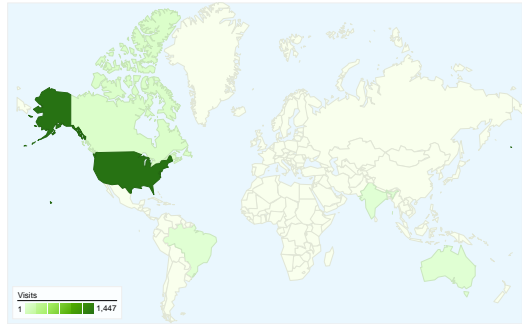

Visitors
1,388

Map Overlay

Traffic Sources Overview

- **Search Engines**
1,144.00 (74.09%)
- **Referring Sites**
271.00 (17.55%)
- **Direct Traffic**
129.00 (8.35%)

Content Overview

Pages	Pageviews	% Pageviews
/	570	17.27%
/sports/events.htm	278	8.42%
/sports-facilities/softball-	227	6.88%
/event/sterling-invitational-	224	6.79%
/events/	210	6.36%

Visitors Overview

Visitors
1,388

Map Overlay

1,388 people visited this site

1,544 Visits

1,388 Absolute Unique Visitors

3,300 Pageviews

2.14 Average Pageviews

1,544 visits came from 30 countries/territories

Site Usage						
Visits	Pages/Visit	Avg. Time on Site	% New Visits	Bounce Rate		
1,544 % of Site Total: 100.00%	2.14 Site Avg: 2.14 (0.00%)	00:01:23 Site Avg: 00:01:23 (0.00%)	81.61% Site Avg: 81.61% (0.00%)	59.33% Site Avg: 59.33% (0.00%)		
Country/Territory	Visits	Pages/Visit	Avg. Time on Site	% New Visits	Bounce Rate	
United States	1,447	2.17	00:01:22	81.62%	58.47%	
Canada	44	2.02	00:02:10	79.55%	63.64%	
Brazil	9	1.00	00:00:00	22.22%	100.00%	
Australia	6	1.17	00:00:12	83.33%	83.33%	
India	5	1.40	00:02:10	100.00%	60.00%	
Kazakhstan	3	1.33	00:09:36	66.67%	66.67%	
(not set)	2	1.00	00:00:00	100.00%	100.00%	
United Kingdom	2	1.00	00:00:00	100.00%	100.00%	
Netherlands	2	3.50	00:01:35	100.00%	50.00%	