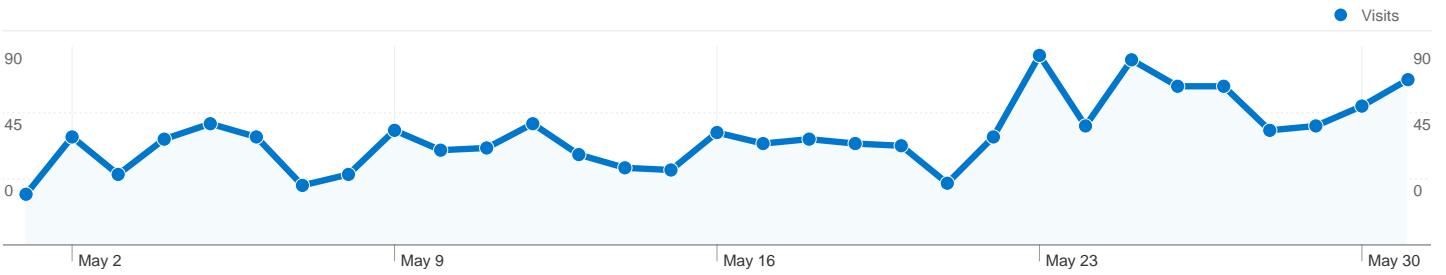

All traffic sources sent a total of 1,544 visits

8.35% Direct Traffic

17.55% Referring Sites

74.09% Search Engines

- Search Engines
  1,144.00 (74.09%)
- Referring Sites
  271.00 (17.55%)
- Direct Traffic
  129.00 (8.35%)

Top Traffic Sources

Sources	Visits	% visits	Keywords	Visits	% visits
google (organic)	906	58.68%	wenatchee valley sports	38	3.32%
bing (organic)	140	9.07%	sterling invite wenatchee wa	25	2.19%
(direct) ((none))	129	8.35%	wenatchee sports council	24	2.10%
google.com (referral)	85	5.51%	apple capital swim meet	16	1.40%
yahoo (organic)	55	3.56%	wenatchee softball	13	1.14%