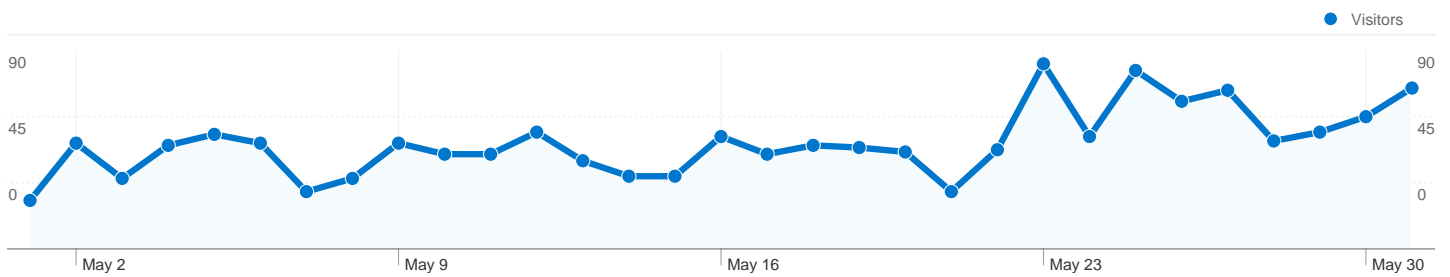

Site Usage

1,544 Visits

59.33% Bounce Rate

3,300 Pageviews

00:01:23 Avg. Time on Site

2.14 Pages/Visit

81.61% % New Visits

Visitors Overview

Visitors
1,388

Map Overlay

Traffic Sources Overview

- **Search Engines**
1,144.00 (74.09%)
- **Referring Sites**
271.00 (17.55%)
- **Direct Traffic**
129.00 (8.35%)

Content Overview

Pages	Pageviews	% Pageviews
/	570	17.27%
/sports/events.htm	278	8.42%
/sports-facilities/softball-	227	6.88%
/event/sterling-invitational-	224	6.79%
/events/	210	6.36%

Visitors Overview

Visitors
1,388

Map Overlay

1,388 people visited this site

1,544 Visits

1,388 Absolute Unique Visitors

3,300 Pageviews

2.14 Average Pageviews

1,544 visits came from 30 countries/territories

Site Usage						
Visits	Pages/Visit	Avg. Time on Site	% New Visits	Bounce Rate		
1,544 % of Site Total: 100.00%	2.14 Site Avg: 2.14 (0.00%)	00:01:23 Site Avg: 00:01:23 (0.00%)	81.61% Site Avg: 81.61% (0.00%)	59.33% Site Avg: 59.33% (0.00%)		
Country/Territory	Visits	Pages/Visit	Avg. Time on Site	% New Visits	Bounce Rate	
United States	1,447	2.17	00:01:22	81.62%	58.47%	
Canada	44	2.02	00:02:10	79.55%	63.64%	
Brazil	9	1.00	00:00:00	22.22%	100.00%	
Australia	6	1.17	00:00:12	83.33%	83.33%	
India	5	1.40	00:02:10	100.00%	60.00%	
Kazakhstan	3	1.33	00:09:36	66.67%	66.67%	
(not set)	2	1.00	00:00:00	100.00%	100.00%	
United Kingdom	2	1.00	00:00:00	100.00%	100.00%	
Netherlands	2	3.50	00:01:35	100.00%	50.00%	