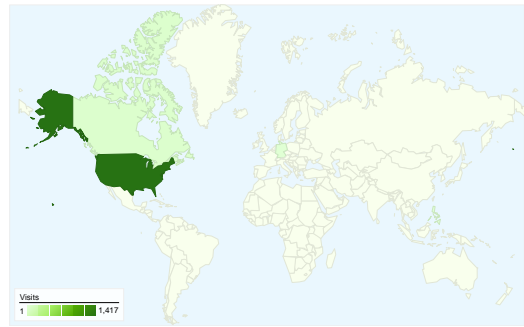

Map Overlay