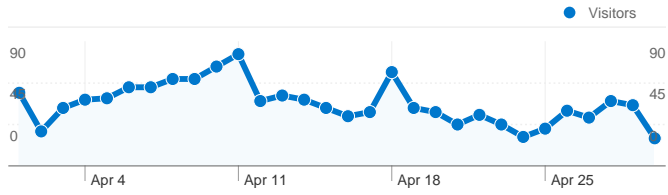

**Site Usage**

**1,472** Visits

**64.06%** Bounce Rate

**2,875** Pageviews

**00:01:31** Avg. Time on Site

**1.95** Pages/Visit

**76.63%** % New Visits

**Visitors Overview**

**Visitors**  
**1,217**

**Map Overlay**

**Traffic Sources Overview**

- **Search Engines**  
1,072.00 (72.83%)
- **Referring Sites**  
219.00 (14.88%)
- **Direct Traffic**  
181.00 (12.30%)

**Content Overview**

## Visitors Overview

**Visitors**  
**1,217**

Site Usage

Country/Territory	Visits	Pages/Visit	Avg. Time on Site	% New Visits	Bounce Rate
United States	1,417	1.94	00:01:30	76.78%	63.80%
Canada	34	3.06	00:02:36	64.71%	70.59%
(not set)	4	1.25	00:03:06	75.00%	75.00%
Philippines	3	1.67	00:00:00	66.67%	66.67%
Germany	2	2.00	00:01:45	100.00%	0.00%
India	2	1.00	00:00:00	100.00%	100.00%
Thailand	1	1.00	00:00:00	100.00%	100.00%
Côte d'Ivoire	1	1.00	00:00:00	100.00%	100.00%
Aruba	1	1.00	00:00:00	100.00%	100.00%