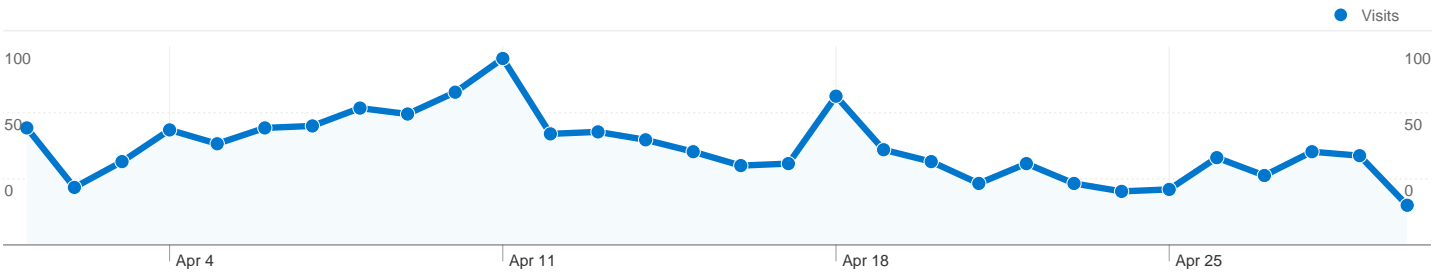

All traffic sources sent a total of 1,472 visits

- 12.30% Direct Traffic
- 14.88% Referring Sites
- 72.83% Search Engines

- Search Engines
  1,072.00 (72.83%)
- Referring Sites
  219.00 (14.88%)
- Direct Traffic
  181.00 (12.30%)

Top Traffic Sources

Sources	Visits	% visits	Keywords	Visits	% visits
google (organic)	884	60.05%	wenatchee wa sports	82	7.65%
(direct) ((none))	181	12.30%	wenatchee valley sports	46	4.29%
bing (organic)	101	6.86%	wenatchee sports council	25	2.33%
google.com (referral)	85	5.77%	wenatchee youth wrestling club	20	1.87%
yahoo (organic)	49	3.33%	wenatchee gun club	17	1.59%