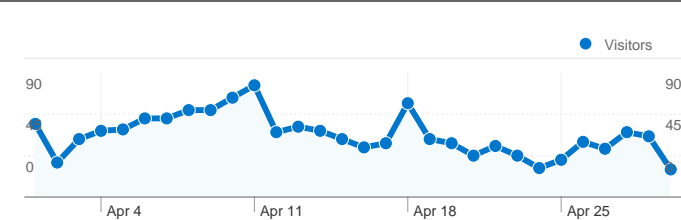

**Site Usage**

**1,472** Visits

**64.06%** Bounce Rate

**2,875** Pageviews

**00:01:31** Avg. Time on Site

**1.95** Pages/Visit

**76.63%** % New Visits

**Visitors Overview**

**1,217 people visited this site**

**1,472** Visits

**1,217** Absolute Unique Visitors

**2,875** Pageviews

**1.95** Average Pageviews

**00:01:31** Time on Site

**64.06%** Bounce Rate

**76.63%** New Visits

**1,472 visits came from 16 countries/territories**

Site Usage

Country/Territory	Visits	Pages/Visit	Avg. Time on Site	% New Visits	Bounce Rate
United States	1,417	1.94	00:01:30	76.78%	63.80%
Canada	34	3.06	00:02:36	64.71%	70.59%
(not set)	4	1.25	00:03:06	75.00%	75.00%
Philippines	3	1.67	00:00:00	66.67%	66.67%
Germany	2	2.00	00:01:45	100.00%	0.00%
India	2	1.00	00:00:00	100.00%	100.00%
Thailand	1	1.00	00:00:00	100.00%	100.00%
Côte d'Ivoire	1	1.00	00:00:00	100.00%	100.00%
Aruba	1	1.00	00:00:00	100.00%	100.00%

Site Usage

Country/Territory	Visits	Pages/Visit	Avg. Time on Site	% New Visits	Bounce Rate
United States	1,417	1.94	00:01:30	76.78%	63.80%
Canada	34	3.06	00:02:36	64.71%	70.59%
(not set)	4	1.25	00:03:06	75.00%	75.00%
Philippines	3	1.67	00:00:00	66.67%	66.67%
Germany	2	2.00	00:01:45	100.00%	0.00%
India	2	1.00	00:00:00	100.00%	100.00%
Thailand	1	1.00	00:00:00	100.00%	100.00%
Côte d'Ivoire	1	1.00	00:00:00	100.00%	100.00%
Aruba	1	1.00	00:00:00	100.00%	100.00%