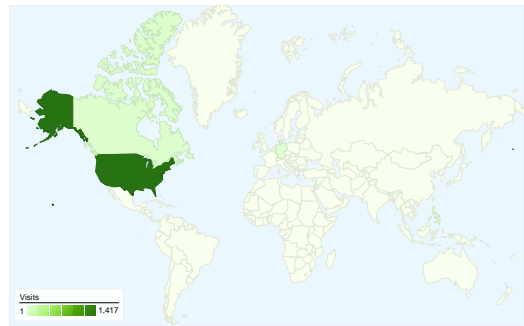

**Site Usage**

**1,472** Visits

**64.06%** Bounce Rate

**2,875** Pageviews

**00:01:31** Avg. Time on Site

**1.95** Pages/Visit

**76.63%** % New Visits

**Visitors Overview**

**Visitors**  
**1,217**

**Map Overlay**

**Traffic Sources Overview**

- **Search Engines**  
1,072.00 (72.83%)
- **Referring Sites**  
219.00 (14.88%)
- **Direct Traffic**  
181.00 (12.30%)

**Content Overview**

**1,472 visits came from 16 countries/territories**

Site Usage

Country/Territory	Visits	Pages/Visit	Avg. Time on Site	% New Visits	Bounce Rate
United States	1,417	1.94	00:01:30	76.78%	63.80%
Canada	34	3.06	00:02:36	64.71%	70.59%
(not set)	4	1.25	00:03:06	75.00%	75.00%
Philippines	3	1.67	00:00:00	66.67%	66.67%
Germany	2	2.00	00:01:45	100.00%	0.00%
India	2	1.00	00:00:00	100.00%	100.00%
Thailand	1	1.00	00:00:00	100.00%	100.00%
Côte d'Ivoire	1	1.00	00:00:00	100.00%	100.00%
Aruba	1	1.00	00:00:00	100.00%	100.00%

Site Usage

Country/Territory	Visits	Pages/Visit	Avg. Time on Site	% New Visits	Bounce Rate
United States	1,417	1.94	00:01:30	76.78%	63.80%
Canada	34	3.06	00:02:36	64.71%	70.59%
(not set)	4	1.25	00:03:06	75.00%	75.00%
Philippines	3	1.67	00:00:00	66.67%	66.67%
Germany	2	2.00	00:01:45	100.00%	0.00%
India	2	1.00	00:00:00	100.00%	100.00%
Thailand	1	1.00	00:00:00	100.00%	100.00%
Côte d'Ivoire	1	1.00	00:00:00	100.00%	100.00%
Aruba	1	1.00	00:00:00	100.00%	100.00%