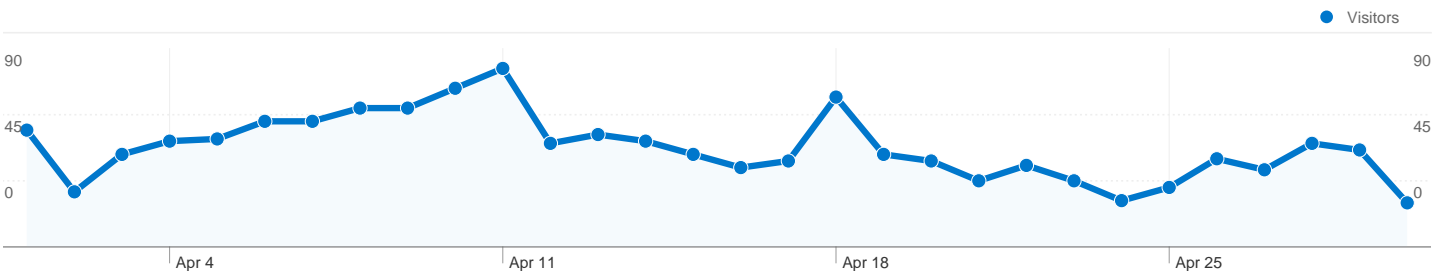

## Visitors Overview

**Visitors**  
**1,217**

All traffic sources sent a total of 1,472 visits

-  12.30% Direct Traffic
-  14.88% Referring Sites
-  72.83% Search Engines

- Search Engines  
1,072.00 (72.83%)
- Referring Sites  
219.00 (14.88%)
- Direct Traffic  
181.00 (12.30%)

**1,217 people visited this site**

**1,472** Visits

**1,217** Absolute Unique Visitors

**2,875** Pageviews

**1.95** Average Pageviews

**00:01:31** Time on Site

**64.06%** Bounce Rate

**76.63%** New Visits