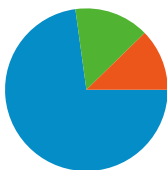

**Site Usage**

**1,472** Visits

**64.06%** Bounce Rate

**2,875** Pageviews

**00:01:31** Avg. Time on Site

**1.95** Pages/Visit

**76.63%** % New Visits

**Visitors Overview**

**Visitors**  
**1,217**

**Map Overlay**

**Traffic Sources Overview**

- **Search Engines**  
1,072.00 (72.83%)
- **Referring Sites**  
219.00 (14.88%)
- **Direct Traffic**  
181.00 (12.30%)

**Content Overview**

**1,472 visits came from 16 countries/territories**

Site Usage

Country/Territory	Visits	Pages/Visit	Avg. Time on Site	% New Visits	Bounce Rate
United States	1,417	1.94	00:01:30	76.78%	63.80%
Canada	34	3.06	00:02:36	64.71%	70.59%
(not set)	4	1.25	00:03:06	75.00%	75.00%
Philippines	3	1.67	00:00:00	66.67%	66.67%
Germany	2	2.00	00:01:45	100.00%	0.00%
India	2	1.00	00:00:00	100.00%	100.00%
Thailand	1	1.00	00:00:00	100.00%	100.00%
Côte d'Ivoire	1	1.00	00:00:00	100.00%	100.00%
Aruba	1	1.00	00:00:00	100.00%	100.00%

Site Usage

Country/Territory	Visits	Pages/Visit	Avg. Time on Site	% New Visits	Bounce Rate
United States	1,417	1.94	00:01:30	76.78%	63.80%
Canada	34	3.06	00:02:36	64.71%	70.59%
(not set)	4	1.25	00:03:06	75.00%	75.00%
Philippines	3	1.67	00:00:00	66.67%	66.67%
Germany	2	2.00	00:01:45	100.00%	0.00%
India	2	1.00	00:00:00	100.00%	100.00%
Thailand	1	1.00	00:00:00	100.00%	100.00%
Côte d'Ivoire	1	1.00	00:00:00	100.00%	100.00%
Aruba	1	1.00	00:00:00	100.00%	100.00%