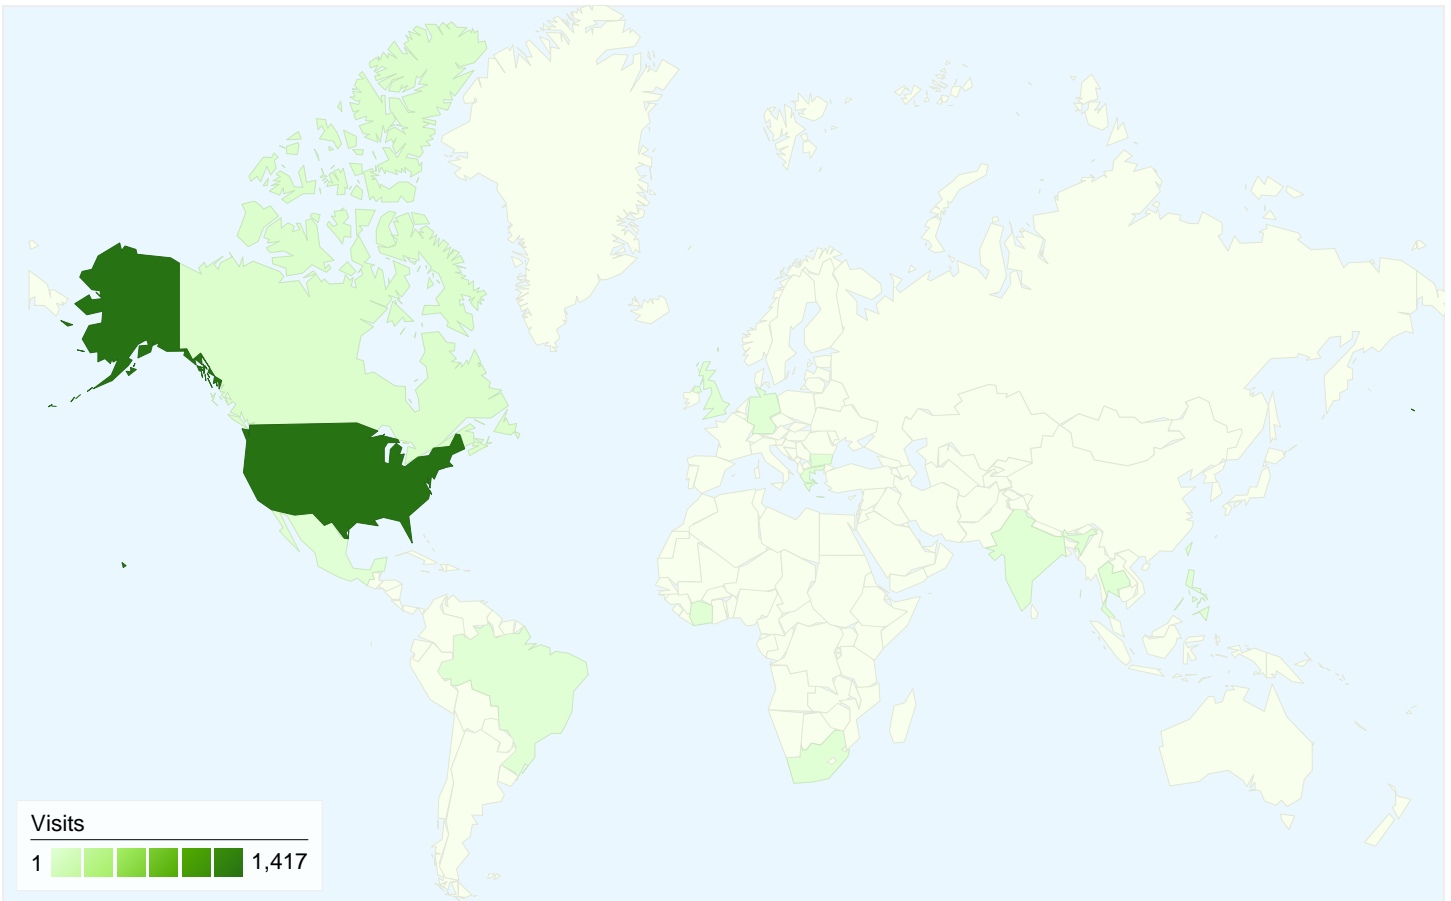

1,472 visits came from 16 countries/territories

Site Usage

Country/Territory	Visits	Pages/Visit	Avg. Time on Site	% New Visits	Bounce Rate
United States	1,417	1.94	00:01:30	76.78%	63.80%
Canada	34	3.06	00:02:36	64.71%	70.59%
(not set)	4	1.25	00:03:06	75.00%	75.00%
Philippines	3	1.67	00:00:00	66.67%	66.67%
Germany	2	2.00	00:01:45	100.00%	0.00%
India	2	1.00	00:00:00	100.00%	100.00%
Thailand	1	1.00	00:00:00	100.00%	100.00%
Côte d'Ivoire	1	1.00	00:00:00	100.00%	100.00%
Aruba	1	1.00	00:00:00	100.00%	100.00%