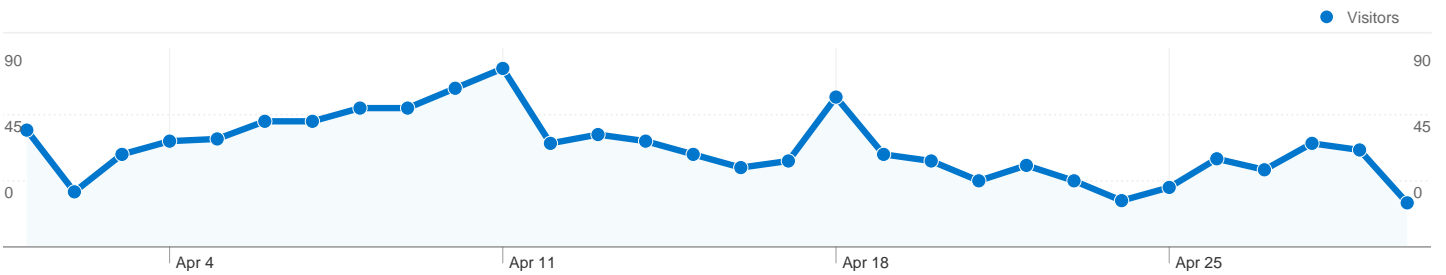

## Visitors Overview

**Visitors**  
**1,217**

## Map Overlay

**1,217 people visited this site**

**1,472** Visits

**1,217** Absolute Unique Visitors

**2,875** Pageviews

**1.95** Average Pageviews

**00:01:31** Time on Site

**64.06%** Bounce Rate

**1,472 visits came from 16 countries/territories**

Site Usage

Country/Territory	Visits	Pages/Visit	Avg. Time on Site	% New Visits	Bounce Rate
United States	1,417	1.94	00:01:30	76.78%	63.80%
Canada	34	3.06	00:02:36	64.71%	70.59%
(not set)	4	1.25	00:03:06	75.00%	75.00%
Philippines	3	1.67	00:00:00	66.67%	66.67%
Germany	2	2.00	00:01:45	100.00%	0.00%
India	2	1.00	00:00:00	100.00%	100.00%
Thailand	1	1.00	00:00:00	100.00%	100.00%
Côte d'Ivoire	1	1.00	00:00:00	100.00%	100.00%
Aruba	1	1.00	00:00:00	100.00%	100.00%

Site Usage

Country/Territory	Visits	Pages/Visit	Avg. Time on Site	% New Visits	Bounce Rate
United States	1,417	1.94	00:01:30	76.78%	63.80%
Canada	34	3.06	00:02:36	64.71%	70.59%
(not set)	4	1.25	00:03:06	75.00%	75.00%
Philippines	3	1.67	00:00:00	66.67%	66.67%
Germany	2	2.00	00:01:45	100.00%	0.00%
India	2	1.00	00:00:00	100.00%	100.00%
Thailand	1	1.00	00:00:00	100.00%	100.00%
Côte d'Ivoire	1	1.00	00:00:00	100.00%	100.00%
Aruba	1	1.00	00:00:00	100.00%	100.00%