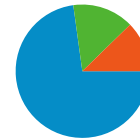

**76.63%** New Visits

**Technical Profile**

Browser	Visits	% visits
Internet Explorer	750	50.95%
Safari	368	25.00%
Firefox	217	14.74%
Chrome	116	7.88%
Mozilla Compatible Agent	7	0.48%

Connection Speed	Visits	% visits
Unknown	1,472	100.00%

All traffic sources sent a total of 1,472 visits

-  12.30% Direct Traffic
-  14.88% Referring Sites
-  72.83% Search Engines

- Search Engines  
1,072.00 (72.83%)
- Referring Sites  
219.00 (14.88%)
- Direct Traffic  
181.00 (12.30%)