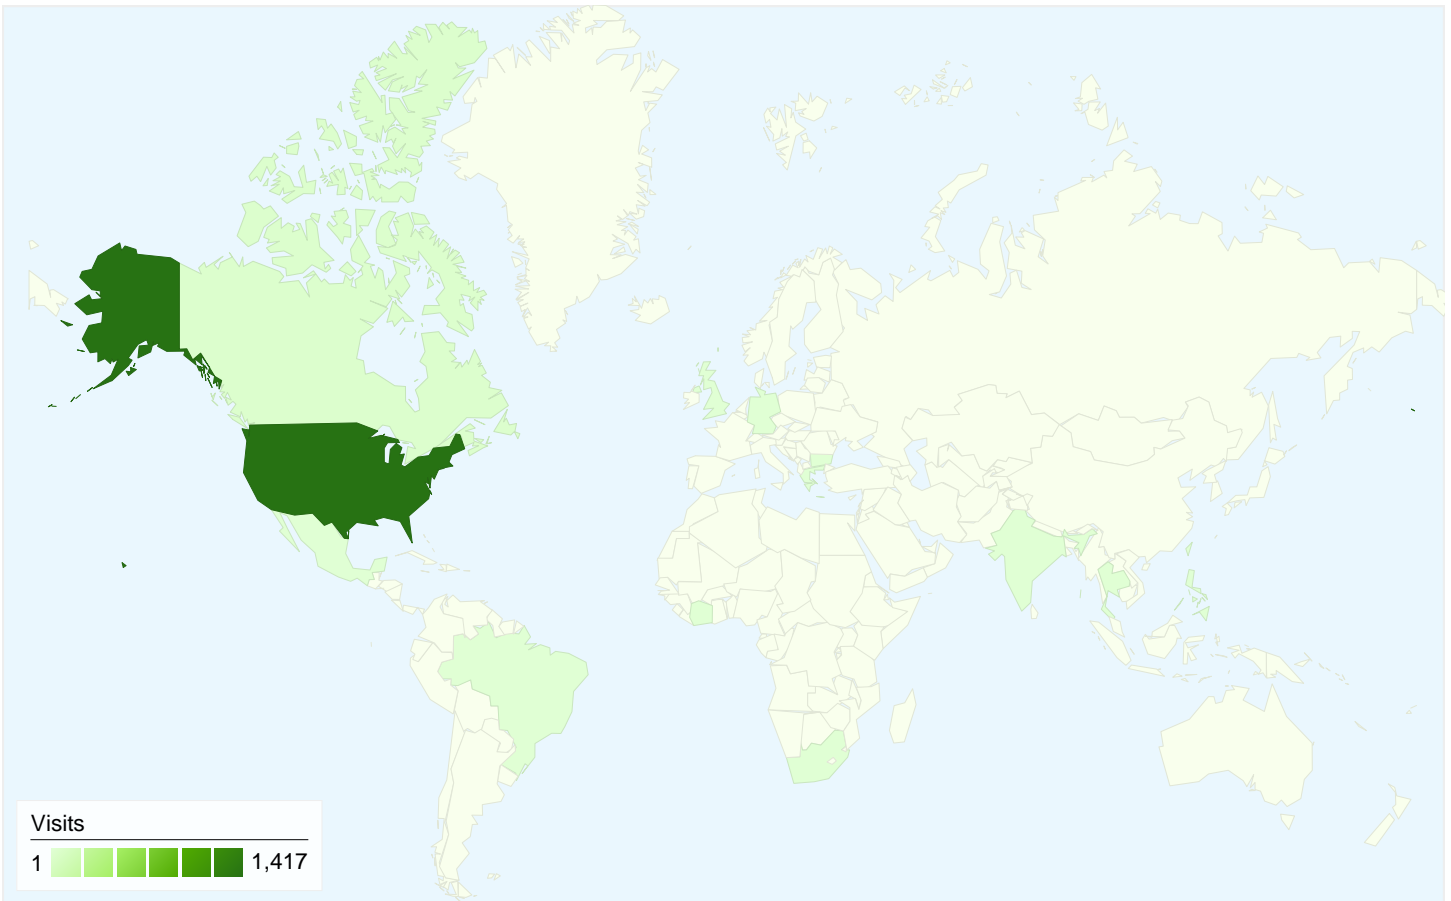

**Visitors**  
**1,217**

**Map Overlay**

**Traffic Sources Overview**

- **Search Engines**  
1,072.00 (72.83%)
- **Referring Sites**  
219.00 (14.88%)
- **Direct Traffic**  
181.00 (12.30%)

**Content Overview**

All traffic sources sent a total of 1,472 visits

-  12.30% Direct Traffic
-  14.88% Referring Sites
-  72.83% Search Engines

- Search Engines  
1,072.00 (72.83%)
- Referring Sites  
219.00 (14.88%)
- Direct Traffic  
181.00 (12.30%)

**1,217 people visited this site**

**1,472** Visits

**1,217** Absolute Unique Visitors

**2,875** Pageviews

**1.95** Average Pageviews

**00:01:31** Time on Site

**64.06%** Bounce Rate

**76.63%** New Visits

**1,472 visits came from 16 countries/territories**

Site Usage

Country/Territory	Visits	Pages/Visit	Avg. Time on Site	% New Visits	Bounce Rate
United States	1,417	1.94	00:01:30	76.78%	63.80%
Canada	34	3.06	00:02:36	64.71%	70.59%
(not set)	4	1.25	00:03:06	75.00%	75.00%
Philippines	3	1.67	00:00:00	66.67%	66.67%
Germany	2	2.00	00:01:45	100.00%	0.00%
India	2	1.00	00:00:00	100.00%	100.00%
Thailand	1	1.00	00:00:00	100.00%	100.00%
Côte d'Ivoire	1	1.00	00:00:00	100.00%	100.00%
Aruba	1	1.00	00:00:00	100.00%	100.00%