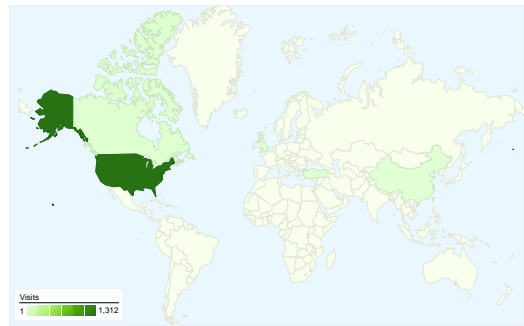

**Visitors**  
**1,169**

**Map Overlay**

**Traffic Sources Overview**

- **Search Engines**  
953.00 (70.02%)
- **Referring Sites**  
252.00 (18.52%)
- **Direct Traffic**  
156.00 (11.46%)

**Content Overview**

**1,361 visits came from 23 countries/territories**

Site Usage						
Visits	Pages/Visit	Avg. Time on Site	% New Visits	Bounce Rate		
<b>1,361</b> % of Site Total: 100.00%	<b>1.85</b> Site Avg: 1.85 (0.00%)	<b>00:01:19</b> Site Avg: 00:01:19 (0.00%)	<b>79.79%</b> Site Avg: 79.79% (0.00%)	<b>64.14%</b> Site Avg: 64.14% (0.00%)		
Country/Territory	Visits	Pages/Visit	Avg. Time on Site	% New Visits	Bounce Rate	
United States	<b>1,312</b>	1.86	00:01:21	79.34%	63.72%	
Canada	<b>21</b>	1.29	00:00:21	90.48%	80.95%	
Turkey	<b>4</b>	1.75	00:00:15	75.00%	75.00%	
Mexico	<b>2</b>	1.00	00:00:00	100.00%	100.00%	
Sweden	<b>2</b>	1.50	00:00:25	100.00%	50.00%	
China	<b>2</b>	1.00	00:00:00	100.00%	100.00%	
United Kingdom	<b>2</b>	2.00	00:04:47	100.00%	50.00%	
Netherlands	<b>1</b>	1.00	00:00:00	100.00%	100.00%	
Pakistan	<b>1</b>	1.00	00:00:00	100.00%	100.00%	

Site Usage						
Visits	Pages/Visit	Avg. Time on Site	% New Visits	Bounce Rate		
<b>1,361</b> % of Site Total: 100.00%	<b>1.85</b> Site Avg: 1.85 (0.00%)	<b>00:01:19</b> Site Avg: 00:01:19 (0.00%)	<b>79.79%</b> Site Avg: 79.79% (0.00%)	<b>64.14%</b> Site Avg: 64.14% (0.00%)		
Country/Territory	Visits	Pages/Visit	Avg. Time on Site	% New Visits	Bounce Rate	
United States	<b>1,312</b>	1.86	00:01:21	79.34%	63.72%	
Canada	<b>21</b>	1.29	00:00:21	90.48%	80.95%	
Turkey	<b>4</b>	1.75	00:00:15	75.00%	75.00%	
Mexico	<b>2</b>	1.00	00:00:00	100.00%	100.00%	
Sweden	<b>2</b>	1.50	00:00:25	100.00%	50.00%	
China	<b>2</b>	1.00	00:00:00	100.00%	100.00%	
United Kingdom	<b>2</b>	2.00	00:04:47	100.00%	50.00%	
Netherlands	<b>1</b>	1.00	00:00:00	100.00%	100.00%	
Pakistan	<b>1</b>	1.00	00:00:00	100.00%	100.00%	