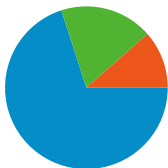

Traffic Sources Overview

- **Search Engines**
  953.00 (70.02%)
- **Referring Sites**
  252.00 (18.52%)
- **Direct Traffic**
  156.00 (11.46%)

Content Overview

Pages	Pageviews	% Pageviews
/	582	23.12%
/events/	251	9.97%
/sports/events.htm	151	6.00%
/sports-facilities/softball-	132	5.24%
/sports-facilities/gun-	73	2.90%