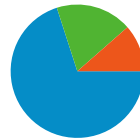

All traffic sources sent a total of 1,361 visits

-  11.46% Direct Traffic
-  18.52% Referring Sites
-  70.02% Search Engines

- Search Engines  
953.00 (70.02%)
- Referring Sites  
252.00 (18.52%)
- Direct Traffic  
156.00 (11.46%)