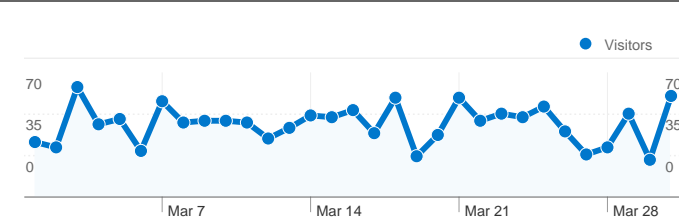

**Site Usage**

**1,361** Visits

**64.14%** Bounce Rate

**2,517** Pageviews

**00:01:19** Avg. Time on Site

**1.85** Pages/Visit

**79.79%** % New Visits

**Visitors Overview**

## Visitors Overview

**Visitors**  
**1,169**

**1,169 people visited this site**

**1,361** Visits

**1,169** Absolute Unique Visitors

**2,517** Pageviews

**1.85** Average Pageviews

**00:01:19** Time on Site

**64.14%** Bounce Rate

**79.79%** New Visits

Site Usage						
Visits	Pages/Visit	Avg. Time on Site	% New Visits	Bounce Rate		
<b>1,361</b> % of Site Total: 100.00%	<b>1.85</b> Site Avg: 1.85 (0.00%)	<b>00:01:19</b> Site Avg: 00:01:19 (0.00%)	<b>79.79%</b> Site Avg: 79.79% (0.00%)	<b>64.14%</b> Site Avg: 64.14% (0.00%)		
Country/Territory	Visits	Pages/Visit	Avg. Time on Site	% New Visits	Bounce Rate	
United States	<b>1,312</b>	1.86	00:01:21	79.34%	63.72%	
Canada	<b>21</b>	1.29	00:00:21	90.48%	80.95%	
Turkey	<b>4</b>	1.75	00:00:15	75.00%	75.00%	
Mexico	<b>2</b>	1.00	00:00:00	100.00%	100.00%	
Sweden	<b>2</b>	1.50	00:00:25	100.00%	50.00%	
China	<b>2</b>	1.00	00:00:00	100.00%	100.00%	
United Kingdom	<b>2</b>	2.00	00:04:47	100.00%	50.00%	
Netherlands	<b>1</b>	1.00	00:00:00	100.00%	100.00%	
Pakistan	<b>1</b>	1.00	00:00:00	100.00%	100.00%	