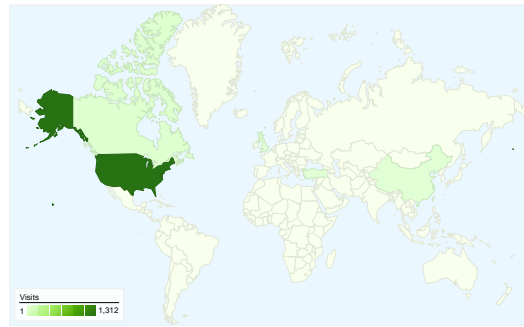

Map Overlay