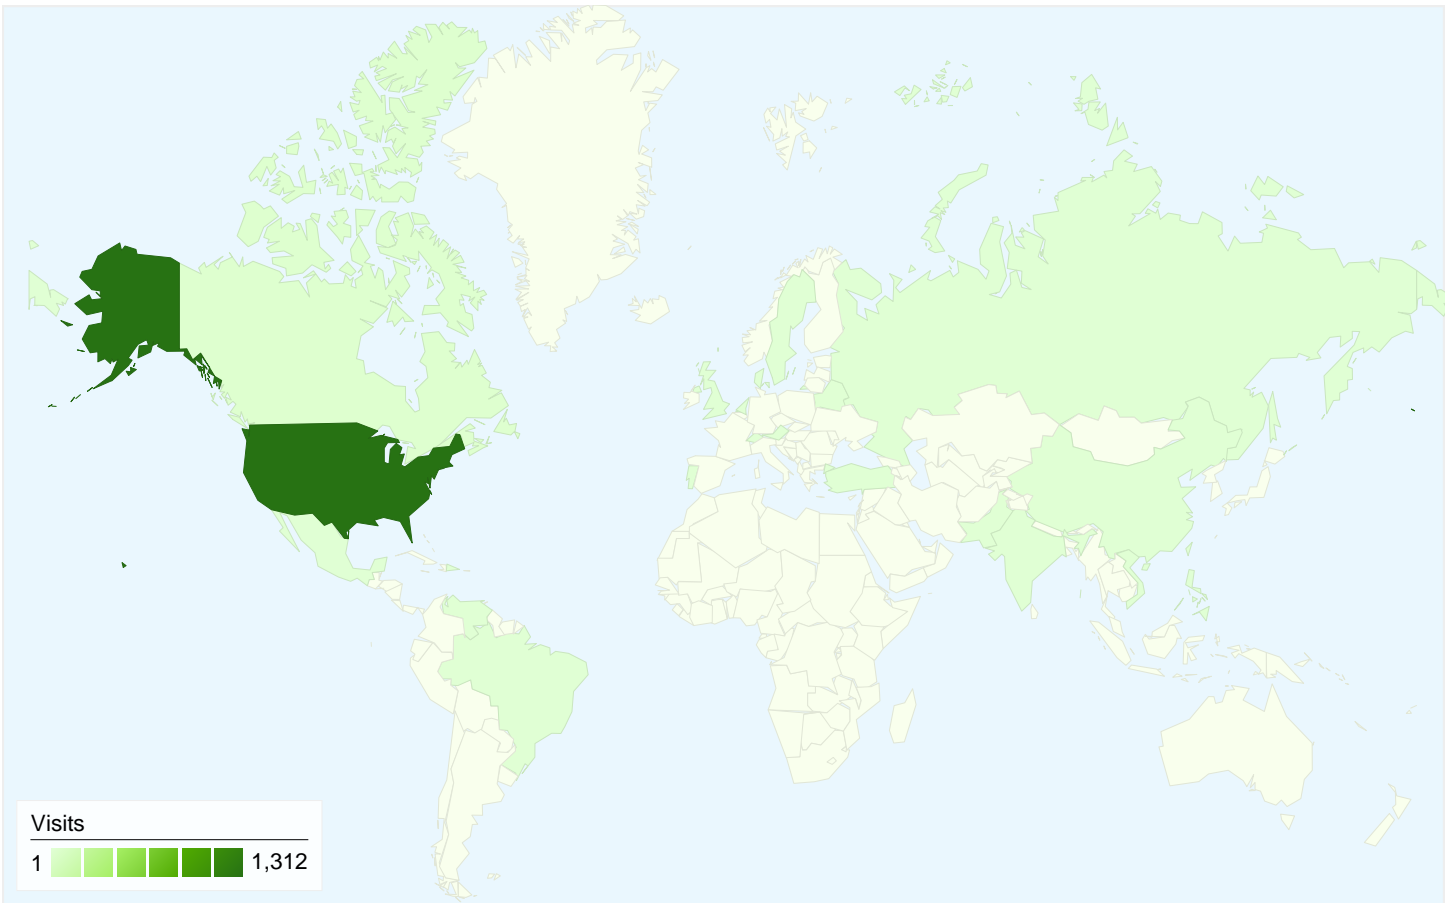

**Visitors**  
**1,169**

**Map Overlay**

**Traffic Sources Overview**

- **Search Engines**  
953.00 (70.02%)
- **Referring Sites**  
252.00 (18.52%)
- **Direct Traffic**  
156.00 (11.46%)

**Content Overview**

All traffic sources sent a total of 1,361 visits

-  11.46% Direct Traffic
-  18.52% Referring Sites
-  70.02% Search Engines

- Search Engines  
953.00 (70.02%)
- Referring Sites  
252.00 (18.52%)
- Direct Traffic  
156.00 (11.46%)

**1,169 people visited this site**

**1,361** Visits

**1,169** Absolute Unique Visitors

**2,517** Pageviews

**1.85** Average Pageviews

**00:01:19** Time on Site

**64.14%** Bounce Rate

**79.79%** New Visits

**1,361 visits came from 23 countries/territories**

Site Usage						
Visits	Pages/Visit	Avg. Time on Site	% New Visits	Bounce Rate		
<b>1,361</b> % of Site Total: 100.00%	<b>1.85</b> Site Avg: 1.85 (0.00%)	<b>00:01:19</b> Site Avg: 00:01:19 (0.00%)	<b>79.79%</b> Site Avg: 79.79% (0.00%)	<b>64.14%</b> Site Avg: 64.14% (0.00%)		
Country/Territory	Visits	Pages/Visit	Avg. Time on Site	% New Visits	Bounce Rate	
United States	<b>1,312</b>	1.86	00:01:21	79.34%	63.72%	
Canada	<b>21</b>	1.29	00:00:21	90.48%	80.95%	
Turkey	<b>4</b>	1.75	00:00:15	75.00%	75.00%	
Mexico	<b>2</b>	1.00	00:00:00	100.00%	100.00%	
Sweden	<b>2</b>	1.50	00:00:25	100.00%	50.00%	
China	<b>2</b>	1.00	00:00:00	100.00%	100.00%	
United Kingdom	<b>2</b>	2.00	00:04:47	100.00%	50.00%	
Netherlands	<b>1</b>	1.00	00:00:00	100.00%	100.00%	
Pakistan	<b>1</b>	1.00	00:00:00	100.00%	100.00%	