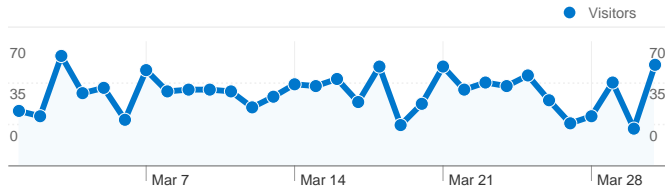

**Site Usage**

**1,361** Visits

**64.14%** Bounce Rate

**2,517** Pageviews

**00:01:19** Avg. Time on Site

**1.85** Pages/Visit

**79.79%** % New Visits

**Visitors Overview**

**Visitors**  
**1,169**

**Map Overlay**

**Traffic Sources Overview**

- **Search Engines**  
953.00 (70.02%)
- **Referring Sites**  
252.00 (18.52%)
- **Direct Traffic**  
156.00 (11.46%)

**Content Overview**

## Visitors Overview

**Visitors**  
**1,169**

Site Usage						
Visits	Pages/Visit	Avg. Time on Site	% New Visits	Bounce Rate		
<b>1,361</b> % of Site Total: 100.00%	<b>1.85</b> Site Avg: 1.85 (0.00%)	<b>00:01:19</b> Site Avg: 00:01:19 (0.00%)	<b>79.79%</b> Site Avg: 79.79% (0.00%)	<b>64.14%</b> Site Avg: 64.14% (0.00%)		
Country/Territory	Visits	Pages/Visit	Avg. Time on Site	% New Visits	Bounce Rate	
United States	<b>1,312</b>	1.86	00:01:21	79.34%	63.72%	
Canada	<b>21</b>	1.29	00:00:21	90.48%	80.95%	
Turkey	<b>4</b>	1.75	00:00:15	75.00%	75.00%	
Mexico	<b>2</b>	1.00	00:00:00	100.00%	100.00%	
Sweden	<b>2</b>	1.50	00:00:25	100.00%	50.00%	
China	<b>2</b>	1.00	00:00:00	100.00%	100.00%	
United Kingdom	<b>2</b>	2.00	00:04:47	100.00%	50.00%	
Netherlands	<b>1</b>	1.00	00:00:00	100.00%	100.00%	
Pakistan	<b>1</b>	1.00	00:00:00	100.00%	100.00%	