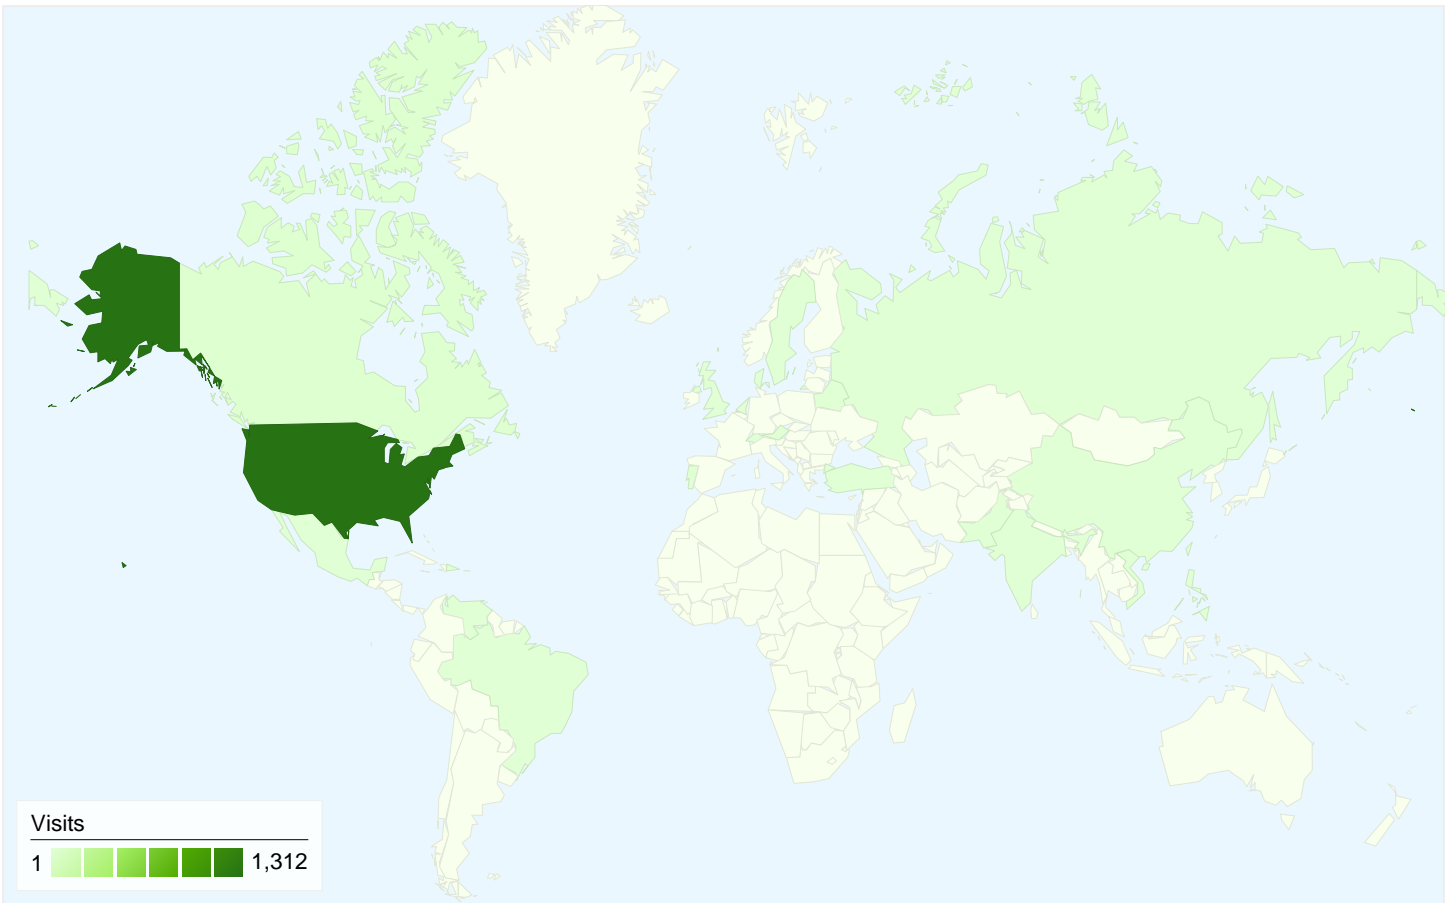

1,361 visits came from 23 countries/territories

Site Usage						
Visits	Pages/Visit	Avg. Time on Site	% New Visits	Bounce Rate		
1,361 % of Site Total: 100.00%	1.85 Site Avg: 1.85 (0.00%)	00:01:19 Site Avg: 00:01:19 (0.00%)	79.79% Site Avg: 79.79% (0.00%)	64.14% Site Avg: 64.14% (0.00%)		
Country/Territory	Visits	Pages/Visit	Avg. Time on Site	% New Visits	Bounce Rate	
United States	1,312	1.86	00:01:21	79.34%	63.72%	
Canada	21	1.29	00:00:21	90.48%	80.95%	
Turkey	4	1.75	00:00:15	75.00%	75.00%	
Mexico	2	1.00	00:00:00	100.00%	100.00%	
Sweden	2	1.50	00:00:25	100.00%	50.00%	
China	2	1.00	00:00:00	100.00%	100.00%	
United Kingdom	2	2.00	00:04:47	100.00%	50.00%	
Netherlands	1	1.00	00:00:00	100.00%	100.00%	
Pakistan	1	1.00	00:00:00	100.00%	100.00%