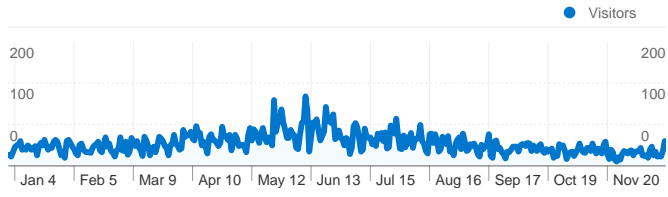

Visitors Overview