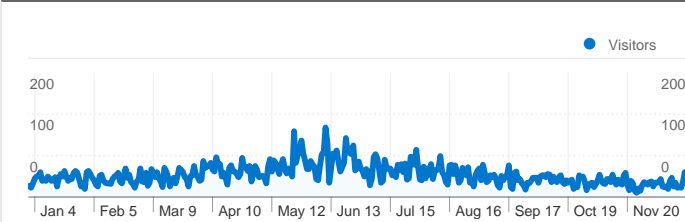

Site Usage

13,319 Visits

64.85% Bounce Rate

24,894 Pageviews

00:01:20 Avg. Time on Site

1.87 Pages/Visit

77.27% % New Visits

Visitors Overview

10,626 people visited this site

 **13,319 Visits**

 **10,626 Absolute Unique Visitors**

 **24,894 Pageviews**

 **1.87 Average Pageviews**

 **00:01:20 Time on Site**

 **64.85% Bounce Rate**

 **77.27% New Visits**

13,319 visits came from 69 countries/territories

Site Usage						
Visits	Pages/Visit	Avg. Time on Site	% New Visits	Bounce Rate		
13,319 % of Site Total: 100.00%	1.87 Site Avg: 1.87 (0.00%)	00:01:20 Site Avg: 00:01:20 (0.00%)	77.28% Site Avg: 77.27% (0.01%)	64.85% Site Avg: 64.85% (0.00%)		
Country/Territory	Visits	Pages/Visit	Avg. Time on Site	% New Visits	Bounce Rate	
United States	12,788	1.88	00:01:22	76.85%	64.43%	
Canada	253	1.54	00:00:53	84.98%	74.70%	
India	34	1.24	00:00:44	91.18%	79.41%	
United Kingdom	25	1.60	00:00:39	76.00%	80.00%	
Brazil	12	1.50	> 00:00:00	41.67%	58.33%	
Côte d'Ivoire	10	1.10	00:00:04	100.00%	90.00%	
Germany	10	1.30	00:00:02	80.00%	70.00%	
Philippines	9	1.56	00:00:44	100.00%	66.67%	
Sweden	9	2.00	00:00:13	100.00%	33.33%	