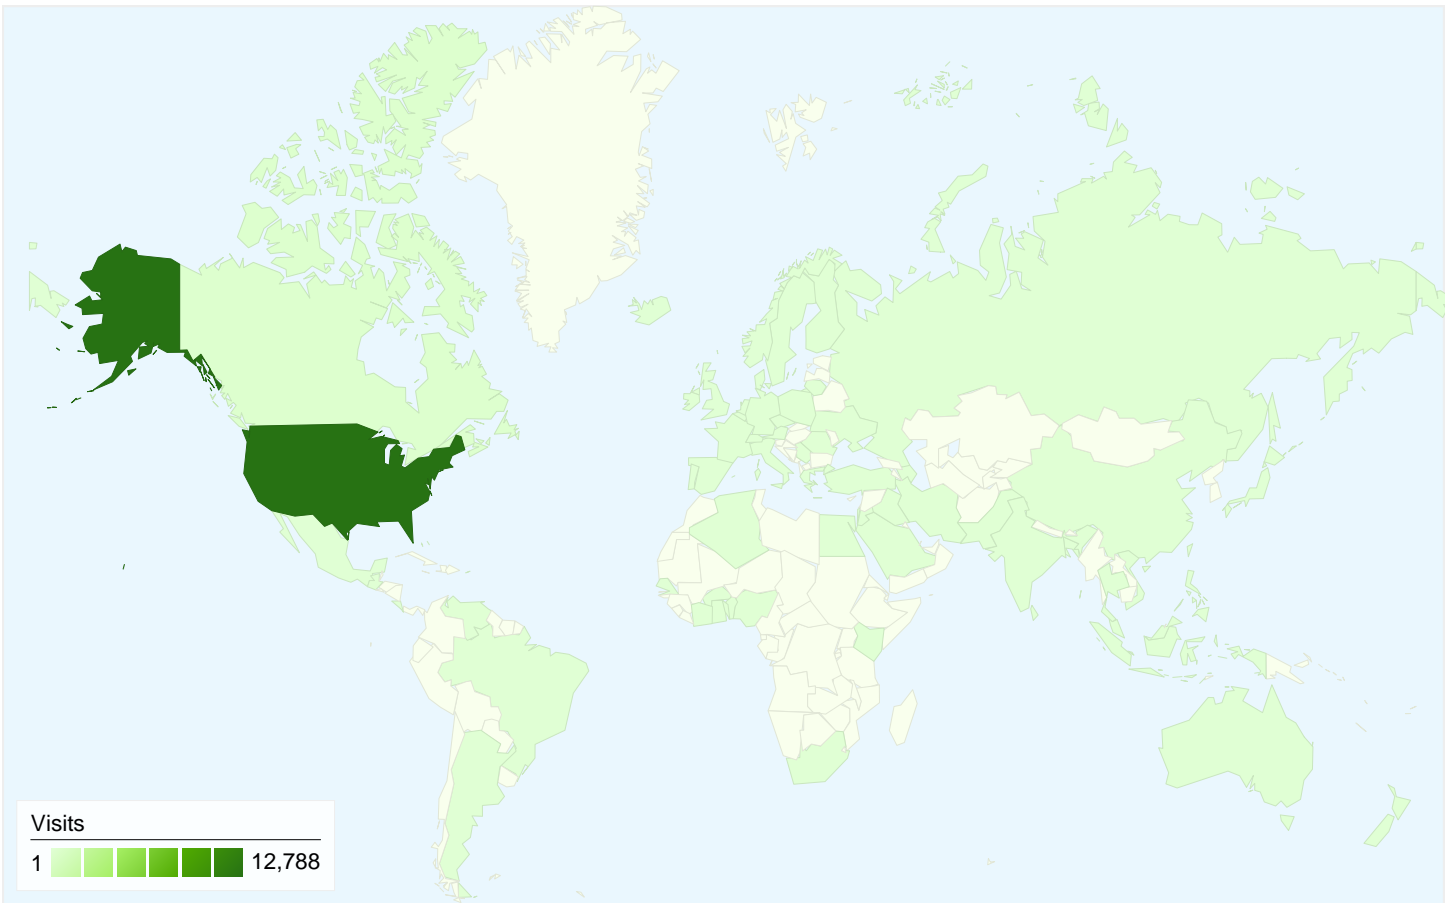

All traffic sources sent a total of 13,319 visits

- **Search Engines**
9,456.00 (71.00%)
- **Referring Sites**
2,416.00 (18.14%)
- **Direct Traffic**
1,440.00 (10.81%)
- **Other**
7 (0.05%)

Top Traffic Sources

10,626 people visited this site

 **13,319 Visits**

 **10,626 Absolute Unique Visitors**

 **24,894 Pageviews**

 **1.87 Average Pageviews**

 **00:01:20 Time on Site**

 **64.85% Bounce Rate**

 **77.27% New Visits**

13,319 visits came from 69 countries/territories

Site Usage						
Visits	Pages/Visit	Avg. Time on Site	% New Visits	Bounce Rate		
13,319 % of Site Total: 100.00%	1.87 Site Avg: 1.87 (0.00%)	00:01:20 Site Avg: 00:01:20 (0.00%)	77.28% Site Avg: 77.27% (0.01%)	64.85% Site Avg: 64.85% (0.00%)		
Country/Territory	Visits	Pages/Visit	Avg. Time on Site	% New Visits	Bounce Rate	
United States	12,788	1.88	00:01:22	76.85%	64.43%	
Canada	253	1.54	00:00:53	84.98%	74.70%	
India	34	1.24	00:00:44	91.18%	79.41%	
United Kingdom	25	1.60	00:00:39	76.00%	80.00%	
Brazil	12	1.50	> 00:00:00	41.67%	58.33%	
Côte d'Ivoire	10	1.10	00:00:04	100.00%	90.00%	
Germany	10	1.30	00:00:02	80.00%	70.00%	
Philippines	9	1.56	00:00:44	100.00%	66.67%	
Sweden	9	2.00	00:00:13	100.00%	33.33%	