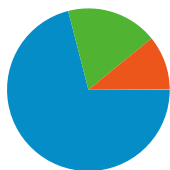

Traffic Sources Overview

- **Search Engines**
  9,456.00 (71.00%)
- **Referring Sites**
  2,416.00 (18.14%)
- **Direct Traffic**
  1,440.00 (10.81%)
- **Other**
  7 (0.05%)

Content Overview

Pages	Pageviews	% Pageviews
/sports/events.htm	3,902	15.67%
/sports/facilities.htm	3,217	12.92%
/sports/sports_contact.htm	3,006	12.08%
/	3,003	12.06%
/sports/contact.htm	1,052	4.23%