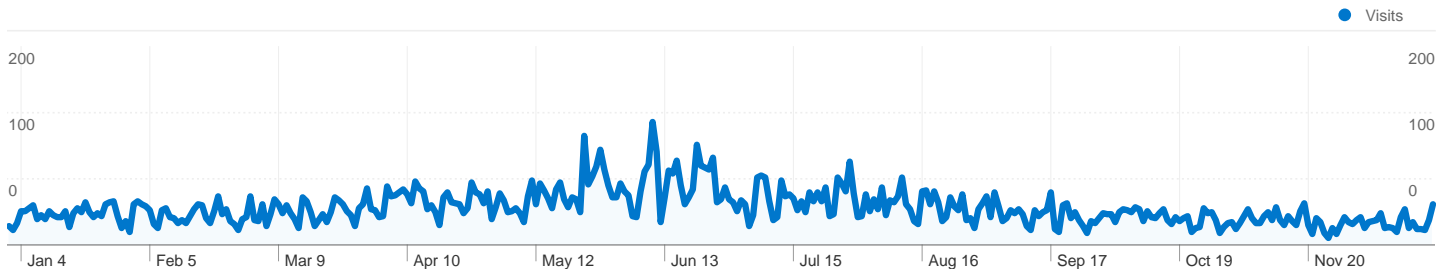

All traffic sources sent a total of 13,319 visits