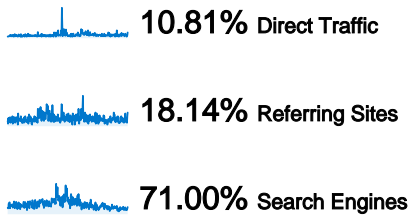

Map Overlay

10,626 people visited this site

 **13,319 Visits**

 **10,626 Absolute Unique Visitors**

 **24,894 Pageviews**

 **1.87 Average Pageviews**

 **00:01:20 Time on Site**

 **64.85% Bounce Rate**

All traffic sources sent a total of 13,319 visits

- **Search Engines**
9,456.00 (71.00%)
- **Referring Sites**
2,416.00 (18.14%)
- **Direct Traffic**
1,440.00 (10.81%)
- **Other**
7 (0.05%)

Top Traffic Sources

13,319 visits came from 69 countries/territories

Site Usage						
Visits	Pages/Visit	Avg. Time on Site	% New Visits	Bounce Rate		
13,319 % of Site Total: 100.00%	1.87 Site Avg: 1.87 (0.00%)	00:01:20 Site Avg: 00:01:20 (0.00%)	77.28% Site Avg: 77.27% (0.01%)	64.85% Site Avg: 64.85% (0.00%)		
Country/Territory	Visits	Pages/Visit	Avg. Time on Site	% New Visits	Bounce Rate	
United States	12,788	1.88	00:01:22	76.85%	64.43%	
Canada	253	1.54	00:00:53	84.98%	74.70%	
India	34	1.24	00:00:44	91.18%	79.41%	
United Kingdom	25	1.60	00:00:39	76.00%	80.00%	
Brazil	12	1.50	> 00:00:00	41.67%	58.33%	
Côte d'Ivoire	10	1.10	00:00:04	100.00%	90.00%	
Germany	10	1.30	00:00:02	80.00%	70.00%	
Philippines	9	1.56	00:00:44	100.00%	66.67%	
Sweden	9	2.00	00:00:13	100.00%	33.33%	