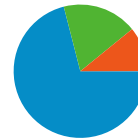

- **Search Engines**
  9,456.00 (71.00%)
- **Referring Sites**
  2,416.00 (18.14%)
- **Direct Traffic**
  1,440.00 (10.81%)
- **Other**
  7 (0.05%)

Top Traffic Sources

Sources	Visits	% visits	Keywords	Visits	% visits
google (organic)	7,343	55.13%	wenatchee valley sports	200	2.12%
(direct) ((none))	1,440	10.81%	wenatchee sports council	150	1.59%
bing (organic)	1,151	8.64%	wenatchee youth football	140	1.48%
yahoo (organic)	615	4.62%	ncw youth football	78	0.82%
google.com (referral)	316	2.37%	wenatchee softball	58	0.61%