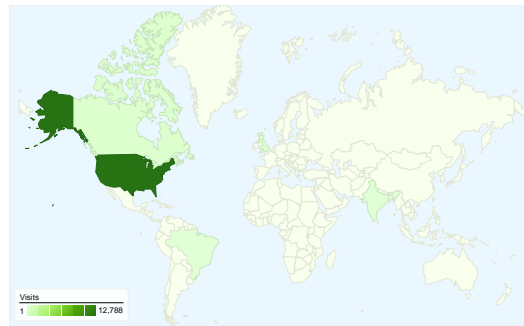

Site Usage

13,319 Visits

64.85% Bounce Rate

24,894 Pageviews

00:01:20 Avg. Time on Site

1.87 Pages/Visit

77.27% % New Visits

Visitors Overview

Visitors
10,626

Map Overlay

Traffic Sources Overview

- **Search Engines**
9,456.00 (71.00%)
- **Referring Sites**
2,416.00 (18.14%)
- **Direct Traffic**
1,440.00 (10.81%)
- **Other**
7 (0.05%)

Content Overview

13,319 visits came from 69 countries/territories

Site Usage						
Visits	Pages/Visit	Avg. Time on Site	% New Visits	Bounce Rate		
13,319 % of Site Total: 100.00%	1.87 Site Avg: 1.87 (0.00%)	00:01:20 Site Avg: 00:01:20 (0.00%)	77.28% Site Avg: 77.27% (0.01%)	64.85% Site Avg: 64.85% (0.00%)		
Country/Territory	Visits	Pages/Visit	Avg. Time on Site	% New Visits	Bounce Rate	
United States	12,788	1.88	00:01:22	76.85%	64.43%	
Canada	253	1.54	00:00:53	84.98%	74.70%	
India	34	1.24	00:00:44	91.18%	79.41%	
United Kingdom	25	1.60	00:00:39	76.00%	80.00%	
Brazil	12	1.50	> 00:00:00	41.67%	58.33%	
Côte d'Ivoire	10	1.10	00:00:04	100.00%	90.00%	
Germany	10	1.30	00:00:02	80.00%	70.00%	
Philippines	9	1.56	00:00:44	100.00%	66.67%	
Sweden	9	2.00	00:00:13	100.00%	33.33%	