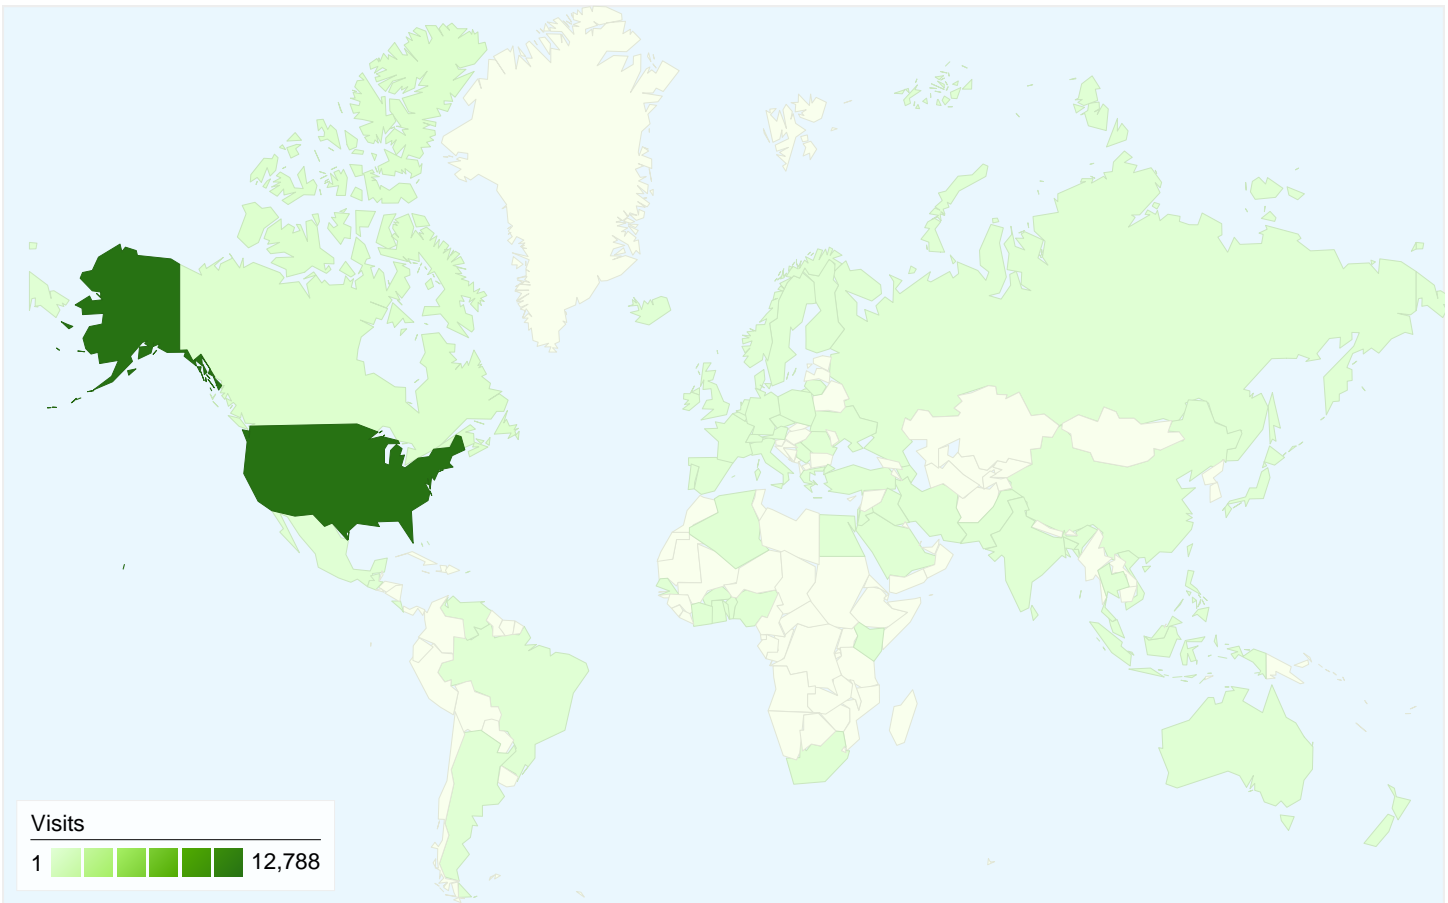

13,319 visits came from 69 countries/territories

Site Usage						
Visits	Pages/Visit	Avg. Time on Site	% New Visits	Bounce Rate		
13,319 % of Site Total: 100.00%	1.87 Site Avg: 1.87 (0.00%)	00:01:20 Site Avg: 00:01:20 (0.00%)	77.28% Site Avg: 77.27% (0.01%)	64.85% Site Avg: 64.85% (0.00%)		
Country/Territory	Visits	Pages/Visit	Avg. Time on Site	% New Visits	Bounce Rate	
United States	12,788	1.88	00:01:22	76.85%	64.43%	
Canada	253	1.54	00:00:53	84.98%	74.70%	
India	34	1.24	00:00:44	91.18%	79.41%	
United Kingdom	25	1.60	00:00:39	76.00%	80.00%	
Brazil	12	1.50	> 00:00:00	41.67%	58.33%	
Côte d'Ivoire	10	1.10	00:00:04	100.00%	90.00%	
Germany	10	1.30	00:00:02	80.00%	70.00%	
Philippines	9	1.56	00:00:44	100.00%	66.67%	
Sweden	9	2.00	00:00:13	100.00%	33.33%	

Mexico	9	1.33	00:00:06	88.89%	77.78%
					1 - 10 of 69

Pages on this site were viewed a total of 24,894 times

 **24,894** Pageviews

 **18,562** Unique Views

 **64.85%** Bounce Rate

Top Content

Pages	Pageviews	% Pageviews
/sports/events.htm	3,902	15.67%
/sports/facilities.htm	3,217	12.92%
/sports/sports_contact.htm	3,006	12.08%
/	3,003	12.06%
/sports/contact.htm	1,052	4.23%