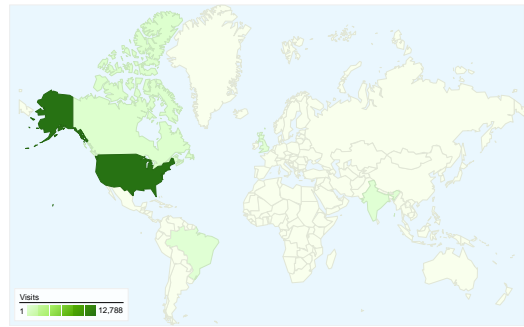

Visitors
10,626

Map Overlay

Traffic Sources Overview

- **Search Engines**
9,456.00 (71.00%)
- **Referring Sites**
2,416.00 (18.14%)
- **Direct Traffic**
1,440.00 (10.81%)
- **Other**
7 (0.05%)

Content Overview

Map Overlay

10,626 people visited this site

 **13,319 Visits**

 **10,626 Absolute Unique Visitors**

 **24,894 Pageviews**

 **1.87 Average Pageviews**

 **00:01:20 Time on Site**

 **64.85% Bounce Rate**

13,319 visits came from 69 countries/territories

Site Usage						
Visits	Pages/Visit	Avg. Time on Site	% New Visits	Bounce Rate		
13,319 % of Site Total: 100.00%	1.87 Site Avg: 1.87 (0.00%)	00:01:20 Site Avg: 00:01:20 (0.00%)	77.28% Site Avg: 77.27% (0.01%)	64.85% Site Avg: 64.85% (0.00%)		
Country/Territory	Visits	Pages/Visit	Avg. Time on Site	% New Visits	Bounce Rate	
United States	12,788	1.88	00:01:22	76.85%	64.43%	
Canada	253	1.54	00:00:53	84.98%	74.70%	
India	34	1.24	00:00:44	91.18%	79.41%	
United Kingdom	25	1.60	00:00:39	76.00%	80.00%	
Brazil	12	1.50	> 00:00:00	41.67%	58.33%	
Côte d'Ivoire	10	1.10	00:00:04	100.00%	90.00%	
Germany	10	1.30	00:00:02	80.00%	70.00%	
Philippines	9	1.56	00:00:44	100.00%	66.67%	
Sweden	9	2.00	00:00:13	100.00%	33.33%	