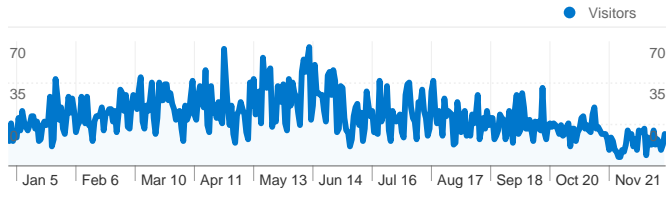

Visitors Overview

Visitors
7,908

Map Overlay

7,908 people visited this site

 **10,411 Visits**

 **7,908 Absolute Unique Visitors**

 **19,636 Pageviews**

 **1.89 Average Pageviews**

7,908 people visited this site

10,411 Visits

7,908 Absolute Unique Visitors

19,636 Pageviews

1.89 Average Pageviews

00:01:17 Time on Site

61.31% Bounce Rate

72.46% New Visits

10,411 visits came from 65 countries/territories

Site Usage

Country/Territory	Visits	Pages/Visit	Avg. Time on Site	% New Visits	Bounce Rate
United States	9,941	1.89	00:01:18	72.08%	60.93%
Canada	188	2.03	00:01:26	82.98%	56.38%
(not set)	30	1.60	00:00:20	46.67%	66.67%
India	25	1.68	00:00:26	96.00%	84.00%
Brazil	16	1.19	00:00:05	6.25%	93.75%
Germany	16	1.31	00:00:03	68.75%	81.25%
Italy	14	1.00	00:00:00	100.00%	100.00%
United Kingdom	12	1.83	00:01:11	83.33%	58.33%
China	11	1.18	00:00:05	81.82%	90.91%

10,411 visits came from 65 countries/territories

Site Usage						
Visits	Pages/Visit	Avg. Time on Site	% New Visits	Bounce Rate		
10,411 % of Site Total: 100.00%	1.89 Site Avg: 1.89 (0.00%)	00:01:17 Site Avg: 00:01:17 (0.00%)	72.49% Site Avg: 72.46% (0.04%)	61.31% Site Avg: 61.31% (0.00%)		
Country/Territory	Visits	Pages/Visit	Avg. Time on Site	% New Visits	Bounce Rate	
United States	9,941	1.89	00:01:18	72.08%	60.93%	
Canada	188	2.03	00:01:26	82.98%	56.38%	
(not set)	30	1.60	00:00:20	46.67%	66.67%	
India	25	1.68	00:00:26	96.00%	84.00%	
Brazil	16	1.19	00:00:05	6.25%	93.75%	
Germany	16	1.31	00:00:03	68.75%	81.25%	
Italy	14	1.00	00:00:00	100.00%	100.00%	
United Kingdom	12	1.83	00:01:11	83.33%	58.33%	
China	11	1.18	00:00:05	81.82%	90.91%	