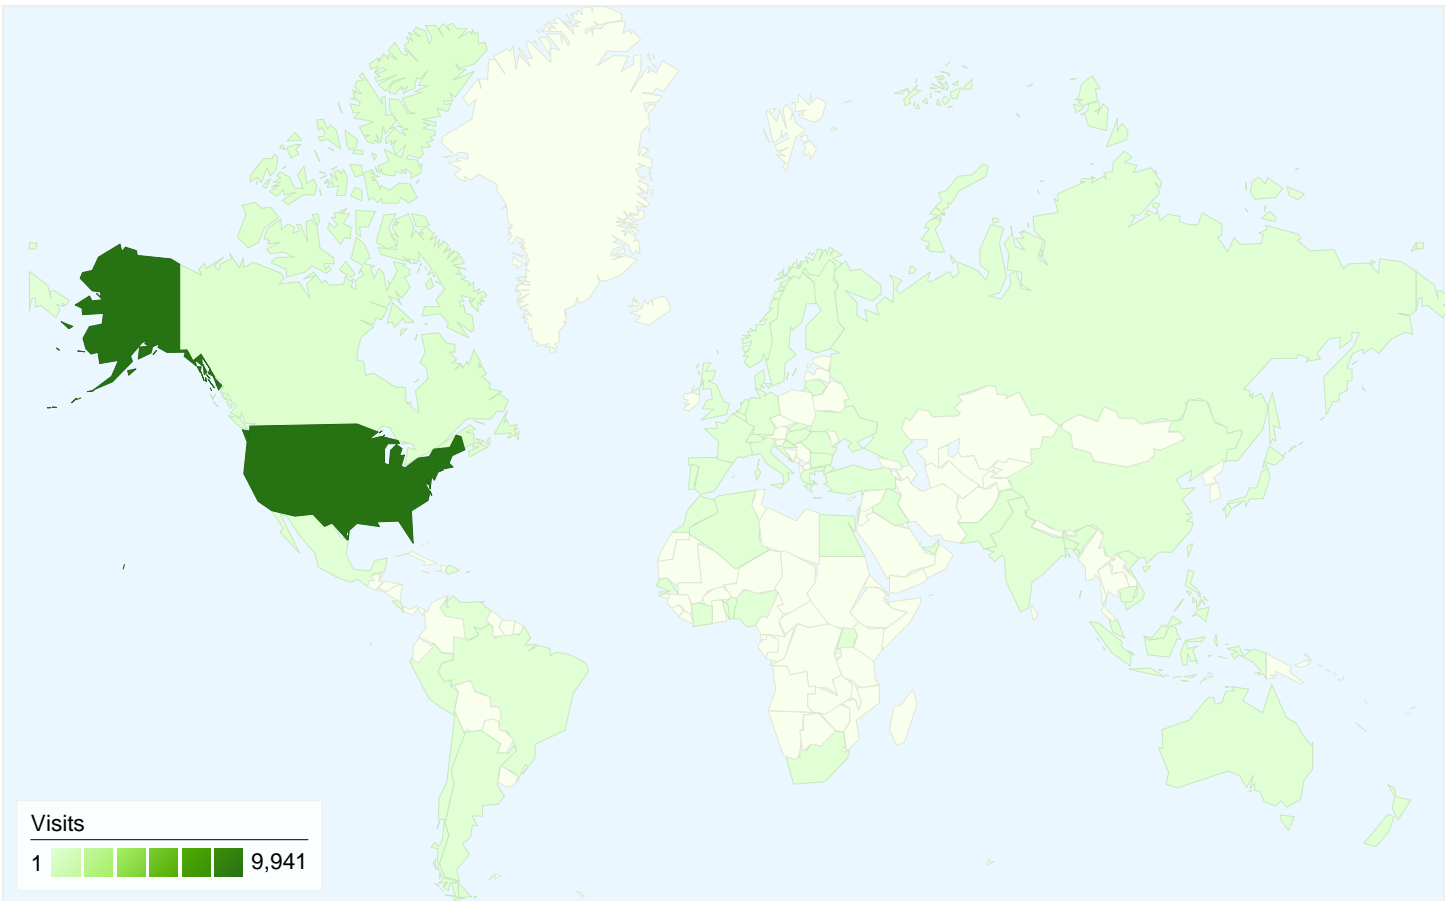

Visitors Overview

Visitors
7,908

Map Overlay

7,908 people visited this site

 **10,411 Visits**

 **7,908 Absolute Unique Visitors**

 **19,636 Pageviews**

 **1.89 Average Pageviews**

10,411 visits came from 65 countries/territories

Site Usage

Country/Territory	Visits	Pages/Visit	Avg. Time on Site	% New Visits	Bounce Rate
United States	9,941	1.89	00:01:18	72.08%	60.93%
Canada	188	2.03	00:01:26	82.98%	56.38%
(not set)	30	1.60	00:00:20	46.67%	66.67%
India	25	1.68	00:00:26	96.00%	84.00%
Brazil	16	1.19	00:00:05	6.25%	93.75%
Germany	16	1.31	00:00:03	68.75%	81.25%
Italy	14	1.00	00:00:00	100.00%	100.00%
United Kingdom	12	1.83	00:01:11	83.33%	58.33%
China	11	1.18	00:00:05	81.82%	90.91%

Côte d'Ivoire	9	1.11	00:00:03	77.78%	88.89%
					1 - 10 of 65

Pages on this site were viewed a total of 19,636 times

 **19,636 Pageviews**

 **14,878 Unique Views**

 **61.31% Bounce Rate**

Top Content

Pages	Pageviews	% Pageviews
/sports/events.htm	4,807	24.48%
/sports/sports_contact.htm	3,995	20.35%
/sports/facilities.htm	3,913	19.93%
/sports/index.html	1,392	7.09%
/sports/contact.htm	1,295	6.60%

10,411 visits came from 65 countries/territories

Site Usage						
Visits	Pages/Visit	Avg. Time on Site	% New Visits	Bounce Rate		
10,411 % of Site Total: 100.00%	1.89 Site Avg: 1.89 (0.00%)	00:01:17 Site Avg: 00:01:17 (0.00%)	72.49% Site Avg: 72.46% (0.04%)	61.31% Site Avg: 61.31% (0.00%)		
Country/Territory	Visits	Pages/Visit	Avg. Time on Site	% New Visits	Bounce Rate	
United States	9,941	1.89	00:01:18	72.08%	60.93%	
Canada	188	2.03	00:01:26	82.98%	56.38%	
(not set)	30	1.60	00:00:20	46.67%	66.67%	
India	25	1.68	00:00:26	96.00%	84.00%	
Brazil	16	1.19	00:00:05	6.25%	93.75%	
Germany	16	1.31	00:00:03	68.75%	81.25%	
Italy	14	1.00	00:00:00	100.00%	100.00%	
United Kingdom	12	1.83	00:01:11	83.33%	58.33%	
China	11	1.18	00:00:05	81.82%	90.91%	