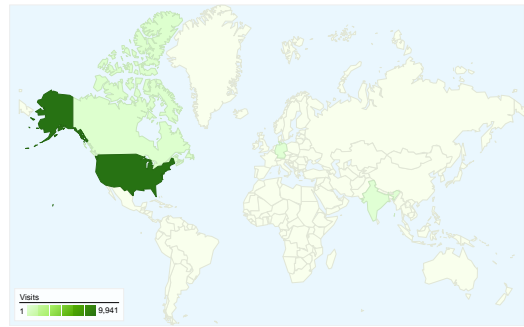

Site Usage

Visitors Overview

Map Overlay

Traffic Sources Overview

Content Overview

Pages	Pageviews	% Pageviews
/sports/events.htm	4,807	24.48%
/sports/sports_contact.htm	3,995	20.35%
/sports/facilities.htm	3,913	19.93%
/sports/index.html	1,392	7.09%
/sports/contact.htm	1,295	6.60%

Visitors Overview

Visitors
7,908

Map Overlay

7,908 people visited this site

 **10,411 Visits**

 **7,908 Absolute Unique Visitors**

 **19,636 Pageviews**

 **1.89 Average Pageviews**

10,411 visits came from 65 countries/territories

Site Usage

Country/Territory	Visits	Pages/Visit	Avg. Time on Site	% New Visits	Bounce Rate
United States	9,941	1.89	00:01:18	72.08%	60.93%
Canada	188	2.03	00:01:26	82.98%	56.38%
(not set)	30	1.60	00:00:20	46.67%	66.67%
India	25	1.68	00:00:26	96.00%	84.00%
Brazil	16	1.19	00:00:05	6.25%	93.75%
Germany	16	1.31	00:00:03	68.75%	81.25%
Italy	14	1.00	00:00:00	100.00%	100.00%
United Kingdom	12	1.83	00:01:11	83.33%	58.33%
China	11	1.18	00:00:05	81.82%	90.91%

10,411 visits came from 65 countries/territories

Site Usage						
Visits	Pages/Visit	Avg. Time on Site	% New Visits	Bounce Rate		
10,411 % of Site Total: 100.00%	1.89 Site Avg: 1.89 (0.00%)	00:01:17 Site Avg: 00:01:17 (0.00%)	72.49% Site Avg: 72.46% (0.04%)	61.31% Site Avg: 61.31% (0.00%)		
Country/Territory	Visits	Pages/Visit	Avg. Time on Site	% New Visits	Bounce Rate	
United States	9,941	1.89	00:01:18	72.08%	60.93%	
Canada	188	2.03	00:01:26	82.98%	56.38%	
(not set)	30	1.60	00:00:20	46.67%	66.67%	
India	25	1.68	00:00:26	96.00%	84.00%	
Brazil	16	1.19	00:00:05	6.25%	93.75%	
Germany	16	1.31	00:00:03	68.75%	81.25%	
Italy	14	1.00	00:00:00	100.00%	100.00%	
United Kingdom	12	1.83	00:01:11	83.33%	58.33%	
China	11	1.18	00:00:05	81.82%	90.91%	