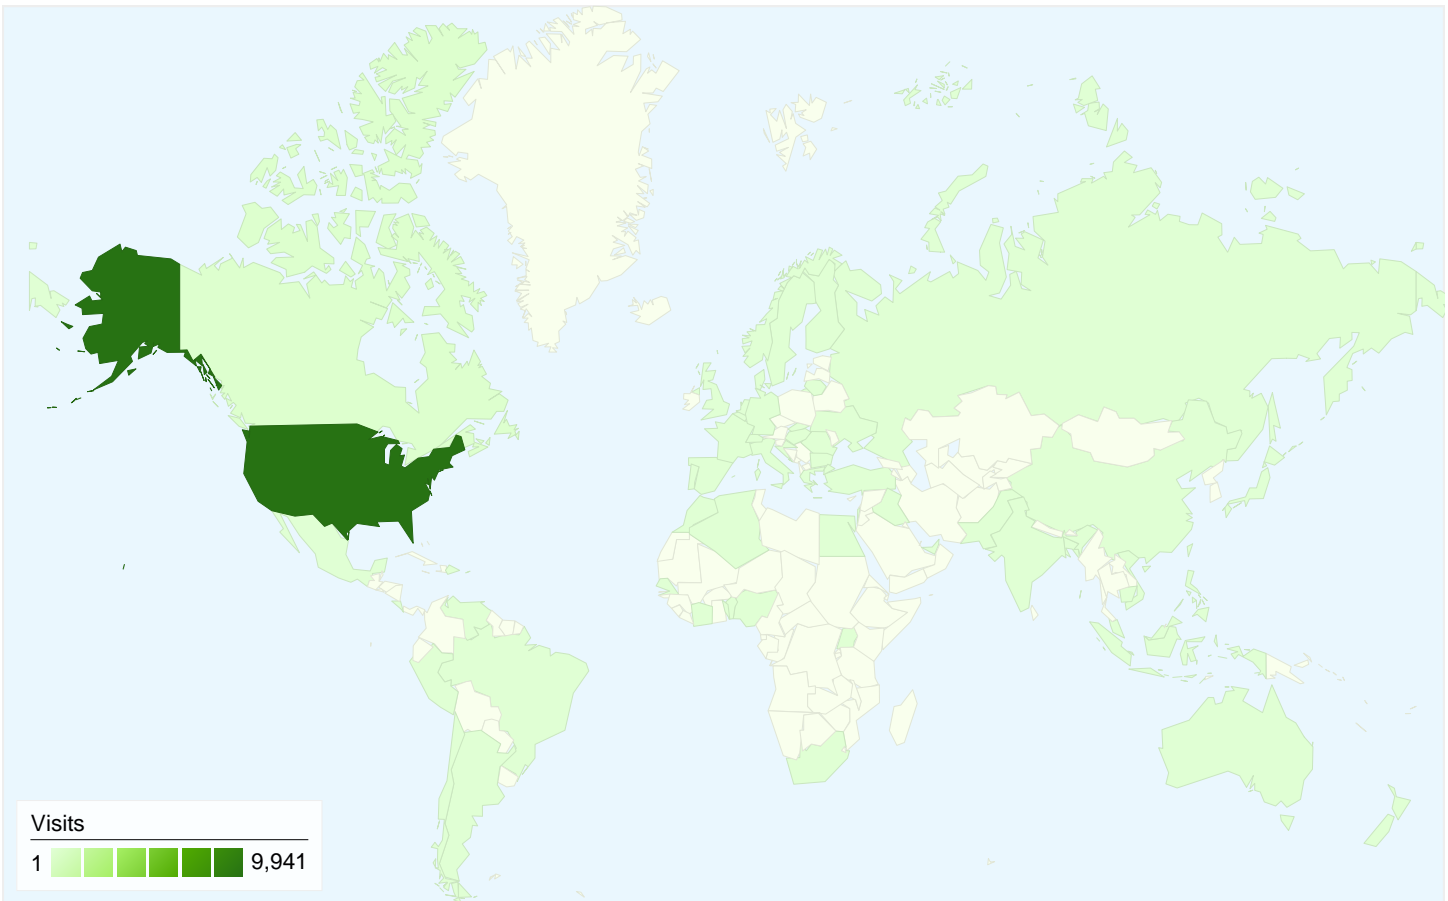

Visitors Overview

Visitors
7,908

Map Overlay

7,908 people visited this site

 **10,411 Visits**

 **7,908 Absolute Unique Visitors**

 **19,636 Pageviews**

 **1.89 Average Pageviews**

7,908 people visited this site

10,411 Visits

7,908 Absolute Unique Visitors

19,636 Pageviews

1.89 Average Pageviews

00:01:17 Time on Site

61.31% Bounce Rate

72.46% New Visits

10,411 visits came from 65 countries/territories

Site Usage

Country/Territory	Visits	Pages/Visit	Avg. Time on Site	% New Visits	Bounce Rate
United States	9,941	1.89	00:01:18	72.08%	60.93%
Canada	188	2.03	00:01:26	82.98%	56.38%
(not set)	30	1.60	00:00:20	46.67%	66.67%
India	25	1.68	00:00:26	96.00%	84.00%
Brazil	16	1.19	00:00:05	6.25%	93.75%
Germany	16	1.31	00:00:03	68.75%	81.25%
Italy	14	1.00	00:00:00	100.00%	100.00%
United Kingdom	12	1.83	00:01:11	83.33%	58.33%
China	11	1.18	00:00:05	81.82%	90.91%

10,411 visits came from 65 countries/territories

Site Usage						
Visits	Pages/Visit	Avg. Time on Site	% New Visits	Bounce Rate		
10,411 % of Site Total: 100.00%	1.89 Site Avg: 1.89 (0.00%)	00:01:17 Site Avg: 00:01:17 (0.00%)	72.49% Site Avg: 72.46% (0.04%)	61.31% Site Avg: 61.31% (0.00%)		
Country/Territory	Visits	Pages/Visit	Avg. Time on Site	% New Visits	Bounce Rate	
United States	9,941	1.89	00:01:18	72.08%	60.93%	
Canada	188	2.03	00:01:26	82.98%	56.38%	
(not set)	30	1.60	00:00:20	46.67%	66.67%	
India	25	1.68	00:00:26	96.00%	84.00%	
Brazil	16	1.19	00:00:05	6.25%	93.75%	
Germany	16	1.31	00:00:03	68.75%	81.25%	
Italy	14	1.00	00:00:00	100.00%	100.00%	
United Kingdom	12	1.83	00:01:11	83.33%	58.33%	
China	11	1.18	00:00:05	81.82%	90.91%	