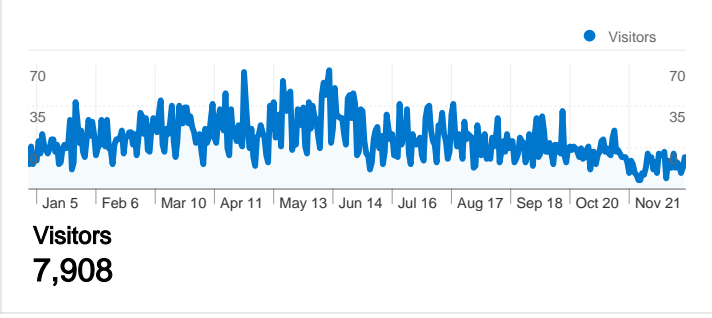

Visitors Overview