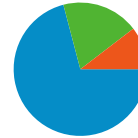

Visitors Overview

Visitors
7,908

Map Overlay

7,908 people visited this site

 **10,411 Visits**

 **7,908 Absolute Unique Visitors**

 **19,636 Pageviews**

 **1.89 Average Pageviews**

 **00:01:17 Time on Site**

 **61.31% Bounce Rate**

 **72.46% New Visits**

Technical Profile

Browser	Visits	% visits	Connection Speed	Visits	% visits
Internet Explorer	7,602	73.02%	Unknown	4,028	38.69%
Firefox	1,879	18.05%	Cable	3,058	29.37%
Safari	718	6.90%	DSL	1,992	19.13%
Chrome	121	1.16%	T1	1,025	9.85%
Mozilla	33	0.32%	OC3	154	1.48%

All traffic sources sent a total of 10,411 visits

- Search Engines**
7,382.00 (70.91%)
- Referring Sites**
1,946.00 (18.69%)
- Direct Traffic**
1,083.00 (10.40%)

Top Traffic Sources

Sources	Visits	% visits	Keywords	Visits	% visits
google (organic)	5,531	53.13%	wenatchee valley sports	263	3.56%
(direct) ((none))	1,083	10.40%	wenatchee youth football	122	1.65%
yahoo (organic)	690	6.63%	wenatchee sports council	119	1.61%
bing (organic)	522	5.01%	wenatchee youth soccer	64	0.87%
wenatcheevalleysports.com	457	4.39%	ncw youth football	59	0.80%

10,411 visits came from 65 countries/territories

Site Usage						
Visits	Pages/Visit	Avg. Time on Site	% New Visits	Bounce Rate		
10,411 % of Site Total: 100.00%	1.89 Site Avg: 1.89 (0.00%)	00:01:17 Site Avg: 00:01:17 (0.00%)	72.49% Site Avg: 72.46% (0.04%)	61.31% Site Avg: 61.31% (0.00%)		
Country/Territory	Visits	Pages/Visit	Avg. Time on Site	% New Visits	Bounce Rate	
United States	9,941	1.89	00:01:18	72.08%	60.93%	
Canada	188	2.03	00:01:26	82.98%	56.38%	
(not set)	30	1.60	00:00:20	46.67%	66.67%	
India	25	1.68	00:00:26	96.00%	84.00%	
Brazil	16	1.19	00:00:05	6.25%	93.75%	
Germany	16	1.31	00:00:03	68.75%	81.25%	
Italy	14	1.00	00:00:00	100.00%	100.00%	
United Kingdom	12	1.83	00:01:11	83.33%	58.33%	
China	11	1.18	00:00:05	81.82%	90.91%	