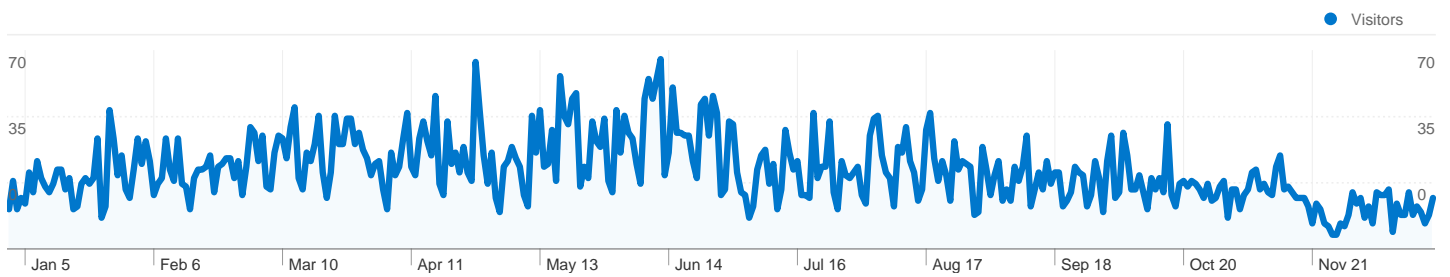

Visitors Overview

Visitors
7,908

Map Overlay

7,908 people visited this site

 **10,411 Visits**

 **7,908 Absolute Unique Visitors**

 **19,636 Pageviews**

 **1.89 Average Pageviews**

7,908 people visited this site

10,411 Visits

7,908 Absolute Unique Visitors

19,636 Pageviews

1.89 Average Pageviews

00:01:17 Time on Site

61.31% Bounce Rate

72.46% New Visits

10,411 visits came from 65 countries/territories

Site Usage

Country/Territory	Visits	Pages/Visit	Avg. Time on Site	% New Visits	Bounce Rate
United States	9,941	1.89	00:01:18	72.08%	60.93%
Canada	188	2.03	00:01:26	82.98%	56.38%
(not set)	30	1.60	00:00:20	46.67%	66.67%
India	25	1.68	00:00:26	96.00%	84.00%
Brazil	16	1.19	00:00:05	6.25%	93.75%
Germany	16	1.31	00:00:03	68.75%	81.25%
Italy	14	1.00	00:00:00	100.00%	100.00%
United Kingdom	12	1.83	00:01:11	83.33%	58.33%
China	11	1.18	00:00:05	81.82%	90.91%

10,411 visits came from 65 countries/territories

Site Usage						
Visits	Pages/Visit	Avg. Time on Site	% New Visits	Bounce Rate		
10,411 % of Site Total: 100.00%	1.89 Site Avg: 1.89 (0.00%)	00:01:17 Site Avg: 00:01:17 (0.00%)	72.49% Site Avg: 72.46% (0.04%)	61.31% Site Avg: 61.31% (0.00%)		
Country/Territory	Visits	Pages/Visit	Avg. Time on Site	% New Visits	Bounce Rate	
United States	9,941	1.89	00:01:18	72.08%	60.93%	
Canada	188	2.03	00:01:26	82.98%	56.38%	
(not set)	30	1.60	00:00:20	46.67%	66.67%	
India	25	1.68	00:00:26	96.00%	84.00%	
Brazil	16	1.19	00:00:05	6.25%	93.75%	
Germany	16	1.31	00:00:03	68.75%	81.25%	
Italy	14	1.00	00:00:00	100.00%	100.00%	
United Kingdom	12	1.83	00:01:11	83.33%	58.33%	
China	11	1.18	00:00:05	81.82%	90.91%	