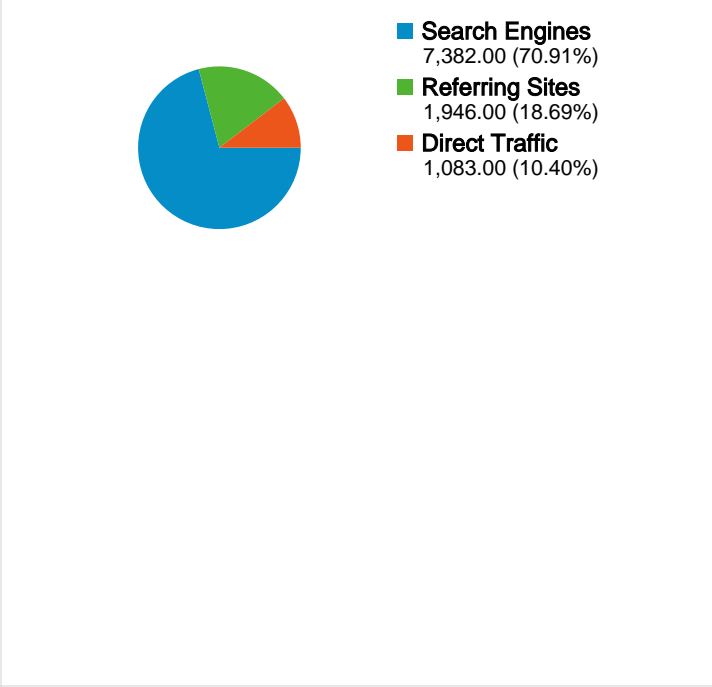

Traffic Sources Overview

Content Overview

Pages	Pageviews	% Pageviews
/sports/events.htm	4,807	24.48%
/sports/sports_contact.htm	3,995	20.35%
/sports/facilities.htm	3,913	19.93%
/sports/index.html	1,392	7.09%
/sports/contact.htm	1,295	6.60%