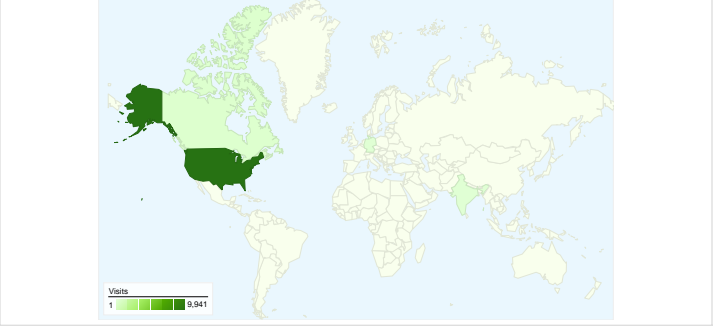

Map Overlay