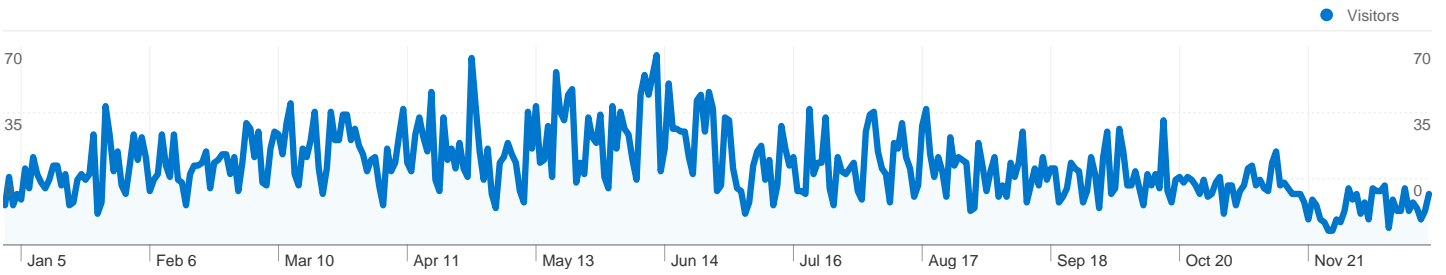

Visitors Overview

Visitors
7,908

Map Overlay

7,908 people visited this site

 **10,411 Visits**

 **7,908 Absolute Unique Visitors**

 **19,636 Pageviews**

 **1.89 Average Pageviews**

 **00:01:17 Time on Site**

 **61.31% Bounce Rate**

 **72.46% New Visits**

Technical Profile

Browser	Visits	% visits	Connection Speed	Visits	% visits
Internet Explorer	7,602	73.02%	Unknown	4,028	38.69%
Firefox	1,879	18.05%	Cable	3,058	29.37%
Safari	718	6.90%	DSL	1,992	19.13%
Chrome	121	1.16%	T1	1,025	9.85%
Mozilla	33	0.32%	OC3	154	1.48%

7,908 people visited this site

10,411 Visits

7,908 Absolute Unique Visitors

19,636 Pageviews

1.89 Average Pageviews

00:01:17 Time on Site

61.31% Bounce Rate

72.46% New Visits

10,411 visits came from 65 countries/territories

Site Usage						
Visits	Pages/Visit	Avg. Time on Site	% New Visits	Bounce Rate		
10,411 % of Site Total: 100.00%	1.89 Site Avg: 1.89 (0.00%)	00:01:17 Site Avg: 00:01:17 (0.00%)	72.49% Site Avg: 72.46% (0.04%)	61.31% Site Avg: 61.31% (0.00%)		
Country/Territory	Visits	Pages/Visit	Avg. Time on Site	% New Visits	Bounce Rate	
United States	9,941	1.89	00:01:18	72.08%	60.93%	
Canada	188	2.03	00:01:26	82.98%	56.38%	
(not set)	30	1.60	00:00:20	46.67%	66.67%	
India	25	1.68	00:00:26	96.00%	84.00%	
Brazil	16	1.19	00:00:05	6.25%	93.75%	
Germany	16	1.31	00:00:03	68.75%	81.25%	
Italy	14	1.00	00:00:00	100.00%	100.00%	
United Kingdom	12	1.83	00:01:11	83.33%	58.33%	
China	11	1.18	00:00:05	81.82%	90.91%	