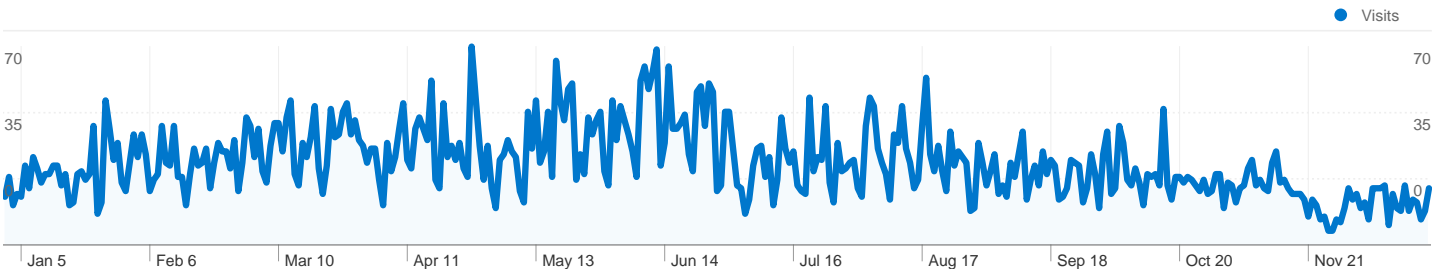

All traffic sources sent a total of 10,411 visits