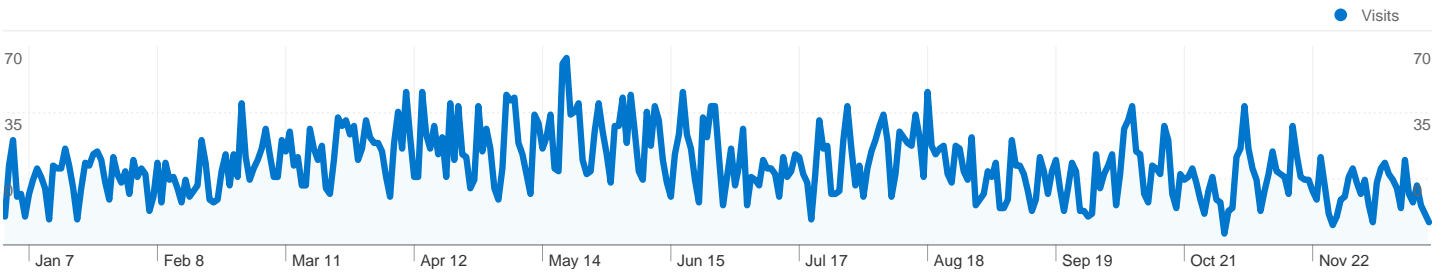

All traffic sources sent a total of 10,062 visits