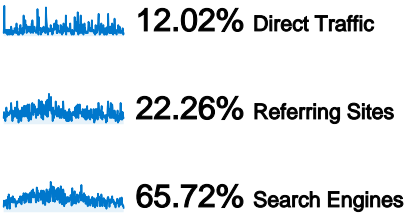

Visitors Overview

Visitors
7,792

Map Overlay

7,792 people visited this site

 **10,062** Visits

 **7,792** Absolute Unique Visitors

 **20,648** Pageviews

 **2.05** Average Pageviews

 **00:01:22** Time on Site

 **58.51%** Bounce Rate

 **74.77%** New Visits

Technical Profile

Browser	Visits	% visits	Connection Speed	Visits	% visits
Internet Explorer	7,781	77.33%	Unknown	4,072	40.47%
Firefox	1,667	16.57%	Cable	2,656	26.40%
Safari	525	5.22%	DSL	1,860	18.49%
Opera	32	0.32%	T1	1,080	10.73%
Mozilla	23	0.23%	Dialup	239	2.38%

All traffic sources sent a total of 10,062 visits

- **Search Engines**
6,613.00 (65.72%)
- **Referring Sites**
2,240.00 (22.26%)
- **Direct Traffic**
1,209.00 (12.02%)

Top Traffic Sources

Sources	Visits	% visits	Keywords	Visits	% visits
google (organic)	4,884	48.54%	wenatchee valley sports	158	2.39%
(direct) ((none))	1,209	12.02%	wenatchee youth football	125	1.89%
yahoo (organic)	676	6.72%	wenatchee sports council	104	1.57%
images.google.com (referral)	611	6.07%	wenatchee youth soccer	99	1.50%
msn (organic)	569	5.65%	ncw youth football	72	1.09%

10,062 visits came from 68 countries/territories

Site Usage						
Visits	Pages/Visit	Avg. Time on Site	% New Visits	Bounce Rate		
10,062 % of Site Total: 100.00%	2.05 Site Avg: 2.05 (0.00%)	00:01:22 Site Avg: 00:01:22 (0.00%)	74.83% Site Avg: 74.77% (0.08%)	58.51% Site Avg: 58.51% (0.00%)		
Country/Territory	Visits	Pages/Visit	Avg. Time on Site	% New Visits	Bounce Rate	
United States	9,629	2.07	00:01:24	74.25%	57.95%	
Canada	158	1.65	00:00:44	80.38%	65.82%	
Germany	28	1.50	00:00:16	75.00%	64.29%	
China	27	1.15	00:00:01	81.48%	92.59%	
Philippines	20	1.80	00:02:06	95.00%	75.00%	
United Kingdom	17	1.06	00:00:01	100.00%	94.12%	
India	16	1.38	00:00:22	87.50%	75.00%	
Netherlands	12	1.00	00:00:00	100.00%	100.00%	
Italy	10	1.90	00:04:00	80.00%	70.00%	