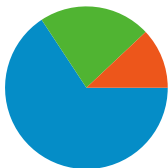

Traffic Sources Overview

- **Search Engines**
  6,613.00 (65.72%)
- **Referring Sites**
  2,240.00 (22.26%)
- **Direct Traffic**
  1,209.00 (12.02%)

Content Overview

Pages	Pageviews	% Pageviews
/sports/facilities.htm	5,201	25.19%
/sports/sports_contact.htm	4,488	21.74%
/sports/events.htm	2,879	13.94%
/sports/index.html	1,700	8.23%
/sports/contact.htm	1,414	6.85%