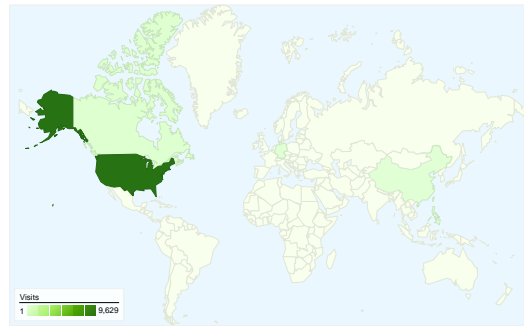

Visitors
7,792

Map Overlay

Traffic Sources Overview

- **Search Engines**
6,613.00 (65.72%)
- **Referring Sites**
2,240.00 (22.26%)
- **Direct Traffic**
1,209.00 (12.02%)

Content Overview

Pages	Pageviews	% Pageviews
/sports/facilities.htm	5,201	25.19%
/sports/sports_contact.htm	4,488	21.74%
/sports/events.htm	2,879	13.94%
/sports/index.html	1,700	8.23%
/sports/contact.htm	1,414	6.85%

Visitors Overview

Visitors
7,792

Map Overlay

7,792 people visited this site

 **10,062** Visits

 **7,792** Absolute Unique Visitors

 **20,648** Pageviews

 **2.05** Average Pageviews

10,062 visits came from 68 countries/territories

Site Usage						
Visits	Pages/Visit	Avg. Time on Site	% New Visits	Bounce Rate		
10,062 % of Site Total: 100.00%	2.05 Site Avg: 2.05 (0.00%)	00:01:22 Site Avg: 00:01:22 (0.00%)	74.83% Site Avg: 74.77% (0.08%)	58.51% Site Avg: 58.51% (0.00%)		
Country/Territory	Visits	Pages/Visit	Avg. Time on Site	% New Visits	Bounce Rate	
United States	9,629	2.07	00:01:24	74.25%	57.95%	
Canada	158	1.65	00:00:44	80.38%	65.82%	
Germany	28	1.50	00:00:16	75.00%	64.29%	
China	27	1.15	00:00:01	81.48%	92.59%	
Philippines	20	1.80	00:02:06	95.00%	75.00%	
United Kingdom	17	1.06	00:00:01	100.00%	94.12%	
India	16	1.38	00:00:22	87.50%	75.00%	
Netherlands	12	1.00	00:00:00	100.00%	100.00%	
Italy	10	1.90	00:04:00	80.00%	70.00%	