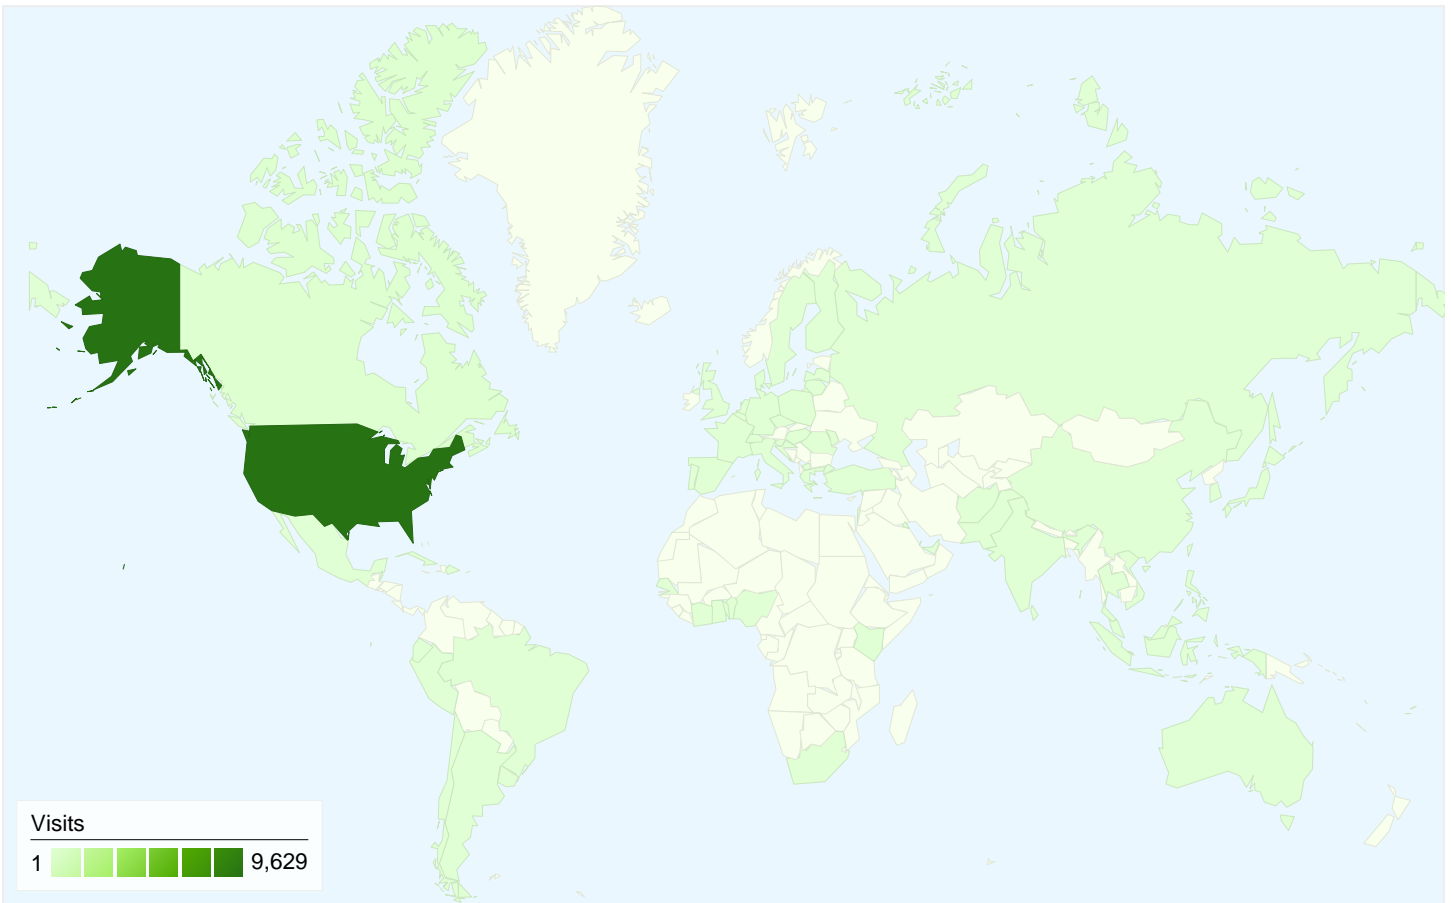

Visitors Overview

Visitors
7,792

Map Overlay

7,792 people visited this site

 **10,062** Visits

 **7,792** Absolute Unique Visitors

 **20,648** Pageviews

 **2.05** Average Pageviews

7,792 people visited this site

10,062 Visits

7,792 Absolute Unique Visitors

20,648 Pageviews

2.05 Average Pageviews

00:01:22 Time on Site

58.51% Bounce Rate

74.77% New Visits

10,062 visits came from 68 countries/territories

Site Usage						
Visits	Pages/Visit	Avg. Time on Site	% New Visits	Bounce Rate		
10,062 % of Site Total: 100.00%	2.05 Site Avg: 2.05 (0.00%)	00:01:22 Site Avg: 00:01:22 (0.00%)	74.83% Site Avg: 74.77% (0.08%)	58.51% Site Avg: 58.51% (0.00%)		
Country/Territory	Visits	Pages/Visit	Avg. Time on Site	% New Visits	Bounce Rate	
United States	9,629	2.07	00:01:24	74.25%	57.95%	
Canada	158	1.65	00:00:44	80.38%	65.82%	
Germany	28	1.50	00:00:16	75.00%	64.29%	
China	27	1.15	00:00:01	81.48%	92.59%	
Philippines	20	1.80	00:02:06	95.00%	75.00%	
United Kingdom	17	1.06	00:00:01	100.00%	94.12%	
India	16	1.38	00:00:22	87.50%	75.00%	
Netherlands	12	1.00	00:00:00	100.00%	100.00%	
Italy	10	1.90	00:04:00	80.00%	70.00%	