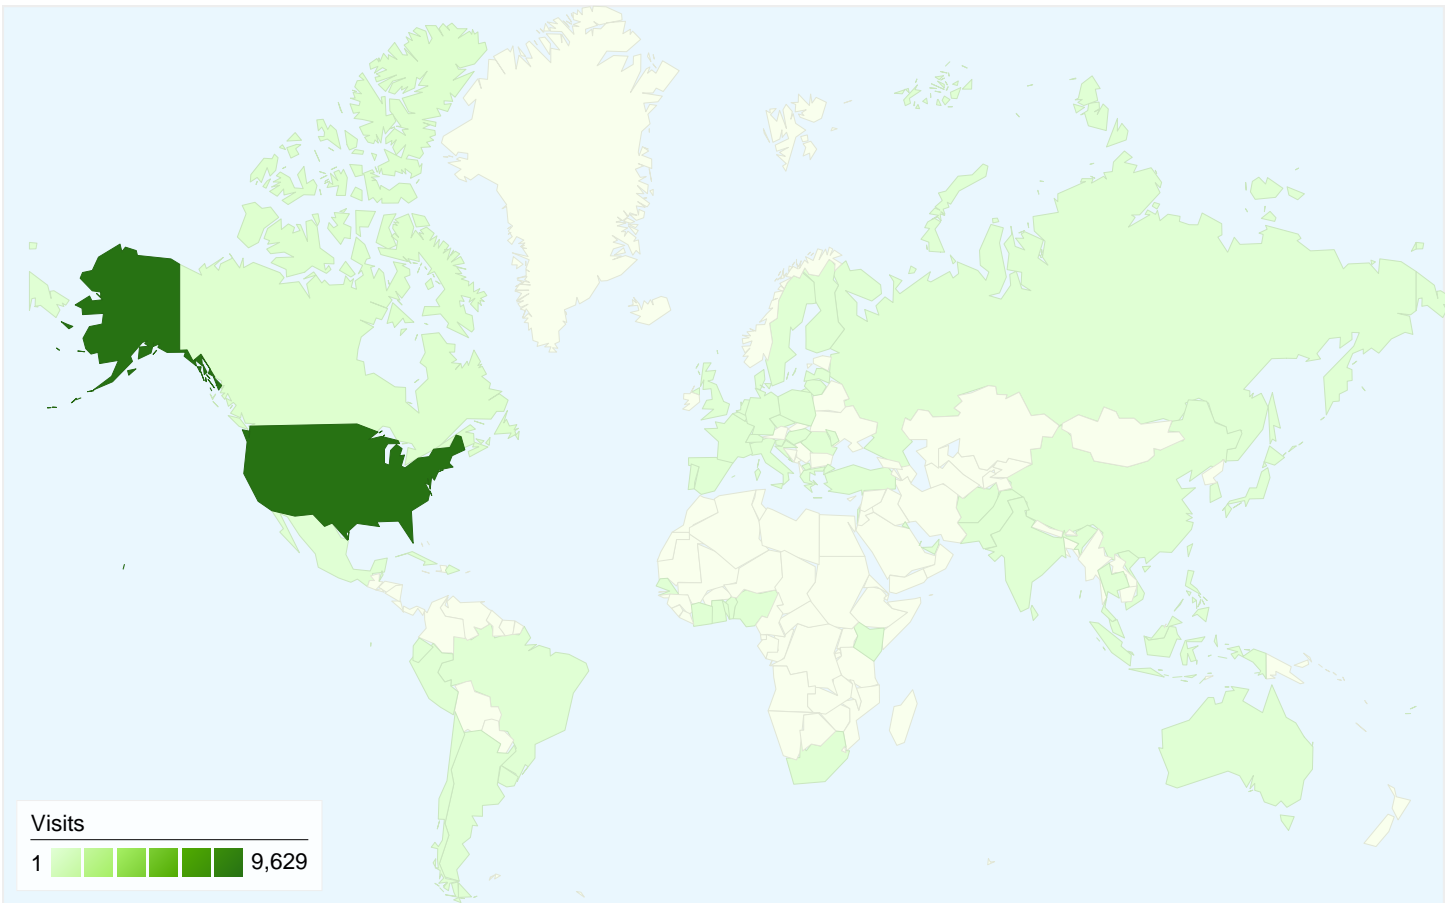

10,062 visits came from 68 countries/territories

Site Usage						
Visits	Pages/Visit	Avg. Time on Site	% New Visits	Bounce Rate		
10,062 % of Site Total: 100.00%	2.05 Site Avg: 2.05 (0.00%)	00:01:22 Site Avg: 00:01:22 (0.00%)	74.83% Site Avg: 74.77% (0.08%)	58.51% Site Avg: 58.51% (0.00%)		
Country/Territory	Visits	Pages/Visit	Avg. Time on Site	% New Visits	Bounce Rate	
United States	9,629	2.07	00:01:24	74.25%	57.95%	
Canada	158	1.65	00:00:44	80.38%	65.82%	
Germany	28	1.50	00:00:16	75.00%	64.29%	
China	27	1.15	00:00:01	81.48%	92.59%	
Philippines	20	1.80	00:02:06	95.00%	75.00%	
United Kingdom	17	1.06	00:00:01	100.00%	94.12%	
India	16	1.38	00:00:22	87.50%	75.00%	
Netherlands	12	1.00	00:00:00	100.00%	100.00%	
Italy	10	1.90	00:04:00	80.00%	70.00%	

Mexico	9	1.78	00:00:21	100.00%	55.56%
					1 - 10 of 68

Pages on this site were viewed a total of 20,648 times

 **20,648 Pageviews**

 **14,928 Unique Views**

 **58.51% Bounce Rate**

Top Content

Pages	Pageviews	% Pageviews
/sports/facilities.htm	5,201	25.19%
/sports/sports_contact.htm	4,488	21.74%
/sports/events.htm	2,879	13.94%
/sports/index.html	1,700	8.23%
/sports/contact.htm	1,414	6.85%