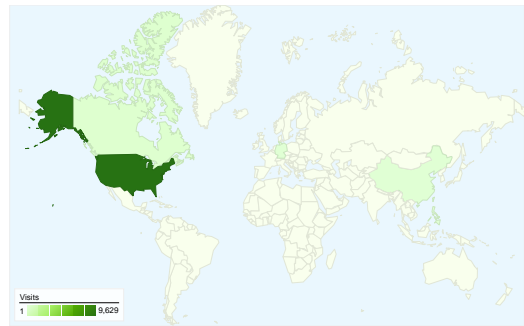

Map Overlay

Traffic Sources Overview

- **Search Engines**
  6,613.00 (65.72%)
- **Referring Sites**
  2,240.00 (22.26%)
- **Direct Traffic**
  1,209.00 (12.02%)

Content Overview

Pages	Pageviews	% Pageviews
/sports/facilities.htm	5,201	25.19%
/sports/sports_contact.htm	4,488	21.74%
/sports/events.htm	2,879	13.94%
/sports/index.html	1,700	8.23%
/sports/contact.htm	1,414	6.85%