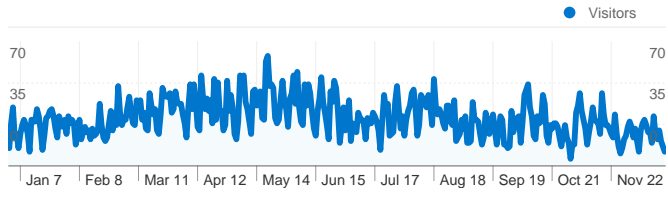

Site Usage

 **10,062** Visits

 **58.51%** Bounce Rate

 **20,648** Pageviews

 **00:01:22** Avg. Time on Site

 **2.05** Pages/Visit

 **74.77%** % New Visits

Visitors Overview

Visitors Overview

Visitors
7,792

Map Overlay

7,792 people visited this site

 **10,062** Visits

 **7,792** Absolute Unique Visitors

 **20,648** Pageviews

 **2.05** Average Pageviews

7,792 people visited this site

10,062 Visits

7,792 Absolute Unique Visitors

20,648 Pageviews

2.05 Average Pageviews

00:01:22 Time on Site

58.51% Bounce Rate

74.77% New Visits

10,062 visits came from 68 countries/territories

Site Usage						
Visits	Pages/Visit	Avg. Time on Site	% New Visits	Bounce Rate		
10,062 % of Site Total: 100.00%	2.05 Site Avg: 2.05 (0.00%)	00:01:22 Site Avg: 00:01:22 (0.00%)	74.83% Site Avg: 74.77% (0.08%)	58.51% Site Avg: 58.51% (0.00%)		
Country/Territory	Visits	Pages/Visit	Avg. Time on Site	% New Visits	Bounce Rate	
United States	9,629	2.07	00:01:24	74.25%	57.95%	
Canada	158	1.65	00:00:44	80.38%	65.82%	
Germany	28	1.50	00:00:16	75.00%	64.29%	
China	27	1.15	00:00:01	81.48%	92.59%	
Philippines	20	1.80	00:02:06	95.00%	75.00%	
United Kingdom	17	1.06	00:00:01	100.00%	94.12%	
India	16	1.38	00:00:22	87.50%	75.00%	
Netherlands	12	1.00	00:00:00	100.00%	100.00%	
Italy	10	1.90	00:04:00	80.00%	70.00%	