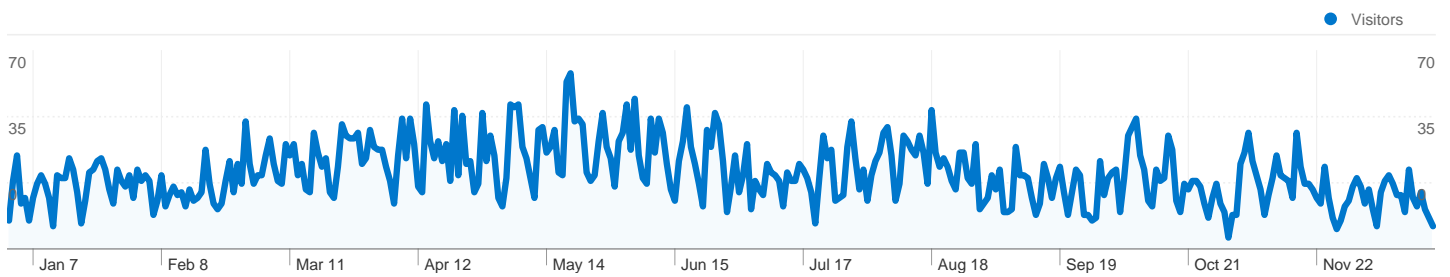

Site Usage

 **10,062** Visits

 **58.51%** Bounce Rate

 **20,648** Pageviews

 **00:01:22** Avg. Time on Site

 **2.05** Pages/Visit

 **74.77%** % New Visits

Visitors Overview

Visitors Overview

Visitors
7,792

Map Overlay

7,792 people visited this site

 **10,062** Visits

 **7,792** Absolute Unique Visitors

 **20,648** Pageviews

 **2.05** Average Pageviews

10,062 visits came from 68 countries/territories

Site Usage						
Visits	Pages/Visit	Avg. Time on Site	% New Visits	Bounce Rate		
10,062 % of Site Total: 100.00%	2.05 Site Avg: 2.05 (0.00%)	00:01:22 Site Avg: 00:01:22 (0.00%)	74.83% Site Avg: 74.77% (0.08%)	58.51% Site Avg: 58.51% (0.00%)		
Country/Territory	Visits	Pages/Visit	Avg. Time on Site	% New Visits	Bounce Rate	
United States	9,629	2.07	00:01:24	74.25%	57.95%	
Canada	158	1.65	00:00:44	80.38%	65.82%	
Germany	28	1.50	00:00:16	75.00%	64.29%	
China	27	1.15	00:00:01	81.48%	92.59%	
Philippines	20	1.80	00:02:06	95.00%	75.00%	
United Kingdom	17	1.06	00:00:01	100.00%	94.12%	
India	16	1.38	00:00:22	87.50%	75.00%	
Netherlands	12	1.00	00:00:00	100.00%	100.00%	
Italy	10	1.90	00:04:00	80.00%	70.00%	