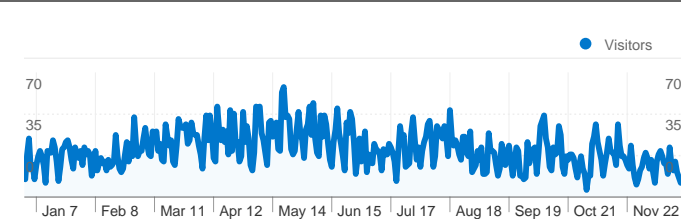

Site Usage

 **10,062** Visits

 **58.51%** Bounce Rate

 **20,648** Pageviews

 **00:01:22** Avg. Time on Site

 **2.05** Pages/Visit

 **74.77%** % New Visits

Visitors Overview

Visitors Overview

Visitors
7,792

Map Overlay

7,792 people visited this site

 **10,062** Visits

 **7,792** Absolute Unique Visitors

 **20,648** Pageviews

 **2.05** Average Pageviews

7,792 people visited this site

10,062 Visits

7,792 Absolute Unique Visitors

20,648 Pageviews

2.05 Average Pageviews

00:01:22 Time on Site

58.51% Bounce Rate

74.77% New Visits

10,062 visits came from 68 countries/territories

Site Usage						
Visits	Pages/Visit	Avg. Time on Site	% New Visits	Bounce Rate		
10,062 % of Site Total: 100.00%	2.05 Site Avg: 2.05 (0.00%)	00:01:22 Site Avg: 00:01:22 (0.00%)	74.83% Site Avg: 74.77% (0.08%)	58.51% Site Avg: 58.51% (0.00%)		
Country/Territory	Visits	Pages/Visit	Avg. Time on Site	% New Visits	Bounce Rate	
United States	9,629	2.07	00:01:24	74.25%	57.95%	
Canada	158	1.65	00:00:44	80.38%	65.82%	
Germany	28	1.50	00:00:16	75.00%	64.29%	
China	27	1.15	00:00:01	81.48%	92.59%	
Philippines	20	1.80	00:02:06	95.00%	75.00%	
United Kingdom	17	1.06	00:00:01	100.00%	94.12%	
India	16	1.38	00:00:22	87.50%	75.00%	
Netherlands	12	1.00	00:00:00	100.00%	100.00%	
Italy	10	1.90	00:04:00	80.00%	70.00%	