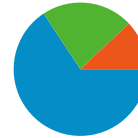

 **00:01:22** Time on Site

 **58.51%** Bounce Rate

 **74.77%** New Visits

Technical Profile

Browser	Visits	% visits	Connection Speed	Visits	% visits
Internet Explorer	7,781	77.33%	Unknown	4,072	40.47%
Firefox	1,667	16.57%	Cable	2,656	26.40%
Safari	525	5.22%	DSL	1,860	18.49%
Opera	32	0.32%	T1	1,080	10.73%
Mozilla	23	0.23%	Dialup	239	2.38%

All traffic sources sent a total of 10,062 visits

- **Search Engines**
6,613.00 (65.72%)
- **Referring Sites**
2,240.00 (22.26%)
- **Direct Traffic**
1,209.00 (12.02%)

Top Traffic Sources

Sources	Visits	% visits	Keywords	Visits	% visits
google (organic)	4,884	48.54%	wenatchee valley sports	158	2.39%
(direct) ((none))	1,209	12.02%	wenatchee youth football	125	1.89%
yahoo (organic)	676	6.72%	wenatchee sports council	104	1.57%
images.google.com (referral)	611	6.07%	wenatchee youth soccer	99	1.50%
msn (organic)	569	5.65%	ncw youth football	72	1.09%