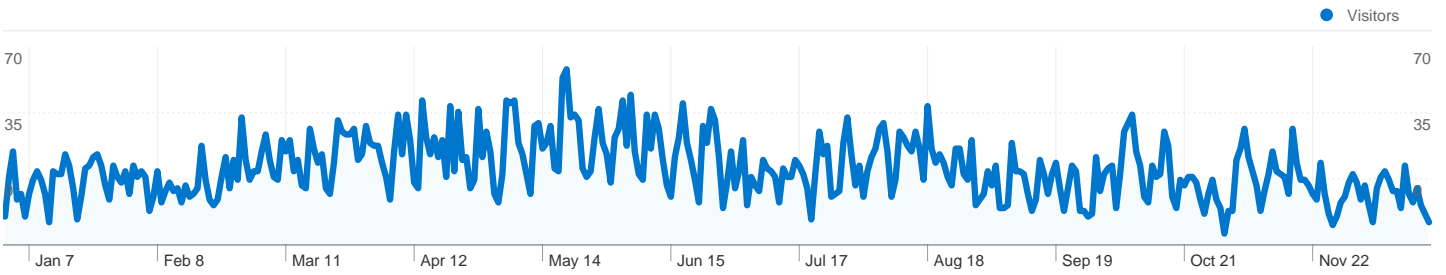

Visitors Overview

Visitors
7,792

Map Overlay

7,792 people visited this site

 **10,062** Visits

 **7,792** Absolute Unique Visitors

 **20,648** Pageviews

 **2.05** Average Pageviews

 **00:01:22** Time on Site

 **58.51%** Bounce Rate

 **74.77%** New Visits

Technical Profile

Browser	Visits	% visits	Connection Speed	Visits	% visits
Internet Explorer	7,781	77.33%	Unknown	4,072	40.47%
Firefox	1,667	16.57%	Cable	2,656	26.40%
Safari	525	5.22%	DSL	1,860	18.49%
Opera	32	0.32%	T1	1,080	10.73%
Mozilla	23	0.23%	Dialup	239	2.38%

7,792 people visited this site

10,062 Visits

7,792 Absolute Unique Visitors

20,648 Pageviews

2.05 Average Pageviews

00:01:22 Time on Site

58.51% Bounce Rate

74.77% New Visits

10,062 visits came from 68 countries/territories

Site Usage						
Visits	Pages/Visit	Avg. Time on Site	% New Visits	Bounce Rate		
10,062 % of Site Total: 100.00%	2.05 Site Avg: 2.05 (0.00%)	00:01:22 Site Avg: 00:01:22 (0.00%)	74.83% Site Avg: 74.77% (0.08%)	58.51% Site Avg: 58.51% (0.00%)		
Country/Territory	Visits	Pages/Visit	Avg. Time on Site	% New Visits	Bounce Rate	
United States	9,629	2.07	00:01:24	74.25%	57.95%	
Canada	158	1.65	00:00:44	80.38%	65.82%	
Germany	28	1.50	00:00:16	75.00%	64.29%	
China	27	1.15	00:00:01	81.48%	92.59%	
Philippines	20	1.80	00:02:06	95.00%	75.00%	
United Kingdom	17	1.06	00:00:01	100.00%	94.12%	
India	16	1.38	00:00:22	87.50%	75.00%	
Netherlands	12	1.00	00:00:00	100.00%	100.00%	
Italy	10	1.90	00:04:00	80.00%	70.00%	