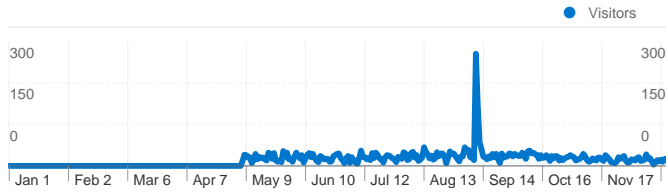

**Site Usage**

**5,300** Visits

**57.57%** Bounce Rate

**10,840** Pageviews

**00:01:19** Avg. Time on Site

**2.05** Pages/Visit

**79.55%** % New Visits

**Visitors Overview**

## Visitors Overview

**Visitors**  
**4,225**

**5,300 visits came from 45 countries/territories**

Site Usage

Country/Territory	Visits	Pages/Visit	Avg. Time on Site	% New Visits	Bounce Rate
United States	5,103	2.06	00:01:20	78.97%	57.48%
Canada	84	1.74	00:00:45	91.67%	53.57%
Germany	17	1.76	00:00:13	100.00%	58.82%
United Kingdom	13	1.62	00:00:15	100.00%	53.85%
Spain	7	1.14	00:00:02	85.71%	85.71%
Singapore	6	1.33	00:00:18	100.00%	83.33%
India	6	1.33	00:00:29	100.00%	66.67%
Netherlands	4	2.00	00:00:10	100.00%	25.00%
Slovenia	4	2.25	00:00:24	100.00%	75.00%