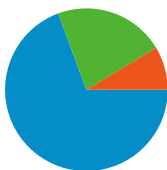

Traffic Sources Overview

- **Search Engines**
  3,676.00 (69.36%)
- **Referring Sites**
  1,167.00 (22.02%)
- **Direct Traffic**
  457.00 (8.62%)

Content Overview

Pages	Pageviews	% Pageviews
/sports/facilities.htm	2,521	23.26%
/sports/sports_contact.htm	2,225	20.53%
/sports/index.html	1,394	12.86%
/sports/links.htm	1,249	11.52%
/sports/recap.htm	1,101	10.16%