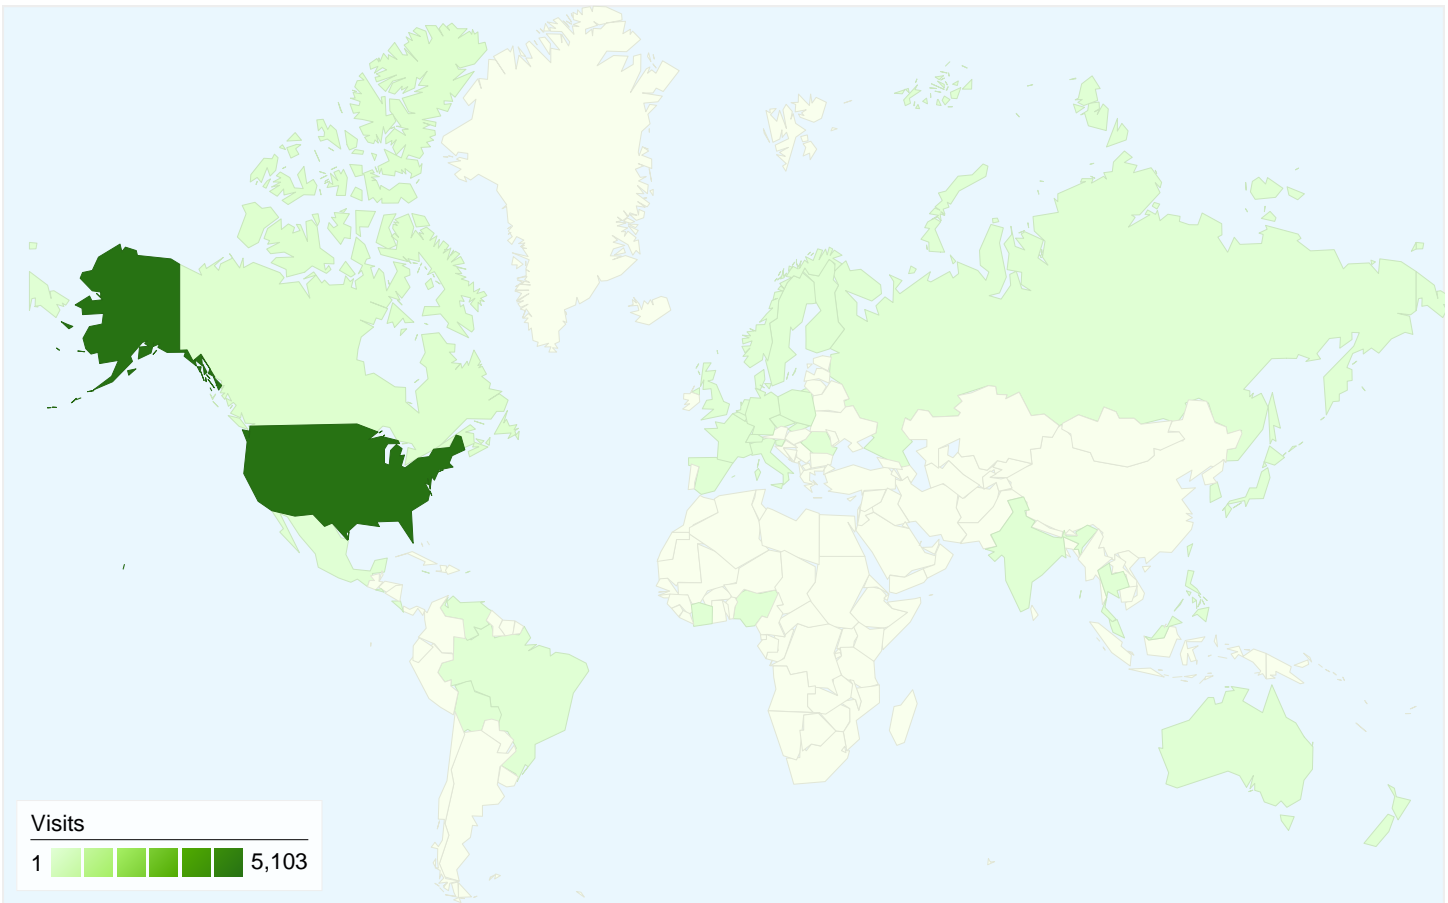

**Visitors**  
**4,225**

**Map Overlay**

**Traffic Sources Overview**

- **Search Engines**  
3,676.00 (69.36%)
- **Referring Sites**  
1,167.00 (22.02%)
- **Direct Traffic**  
457.00 (8.62%)

**Content Overview**

All traffic sources sent a total of 5,300 visits

- Search Engines**  
3,676.00 (69.36%)
- Referring Sites**  
1,167.00 (22.02%)
- Direct Traffic**  
457.00 (8.62%)

**5,300 visits came from 45 countries/territories**

Site Usage

Country/Territory	Visits	Pages/Visit	Avg. Time on Site	% New Visits	Bounce Rate
United States	5,103	2.06	00:01:20	78.97%	57.48%
Canada	84	1.74	00:00:45	91.67%	53.57%
Germany	17	1.76	00:00:13	100.00%	58.82%
United Kingdom	13	1.62	00:00:15	100.00%	53.85%
Spain	7	1.14	00:00:02	85.71%	85.71%
Singapore	6	1.33	00:00:18	100.00%	83.33%
India	6	1.33	00:00:29	100.00%	66.67%
Netherlands	4	2.00	00:00:10	100.00%	25.00%
Slovenia	4	2.25	00:00:24	100.00%	75.00%