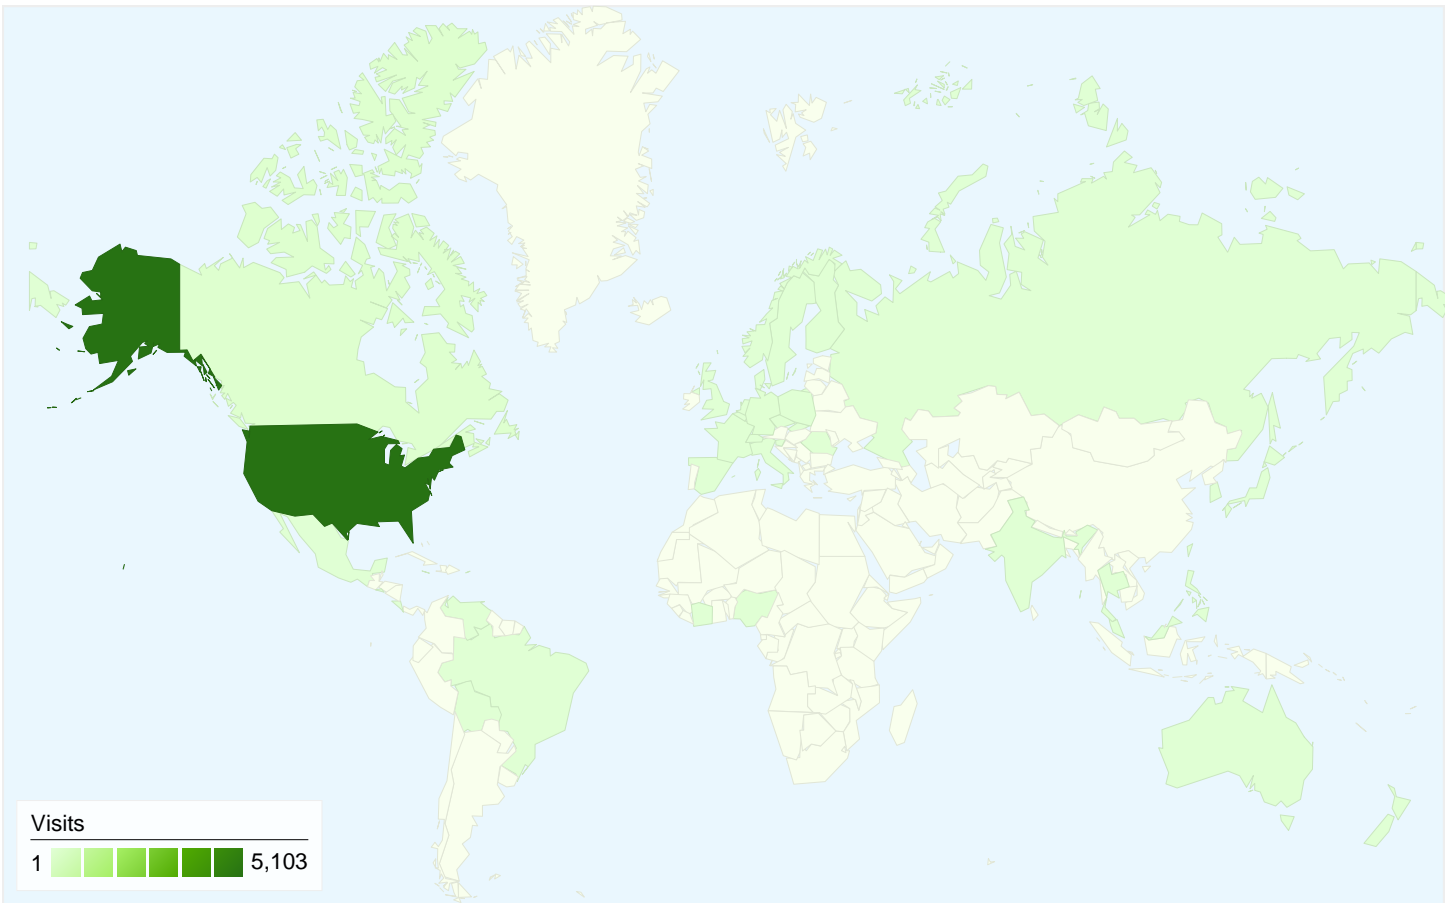

All traffic sources sent a total of 5,300 visits

- Search Engines**  
3,676.00 (69.36%)
- Referring Sites**  
1,167.00 (22.02%)
- Direct Traffic**  
457.00 (8.62%)

**4,225 people visited this site**

-  **5,300 Visits**
-  **4,225 Absolute Unique Visitors**
-  **10,840 Pageviews**
-  **2.05 Average Pageviews**
-  **00:01:19 Time on Site**
-  **57.57% Bounce Rate**
-  **79.55% New Visits**

**5,300 visits came from 45 countries/territories**

Site Usage

Country/Territory	Visits	Pages/Visit	Avg. Time on Site	% New Visits	Bounce Rate
United States	5,103	2.06	00:01:20	78.97%	57.48%
Canada	84	1.74	00:00:45	91.67%	53.57%
Germany	17	1.76	00:00:13	100.00%	58.82%
United Kingdom	13	1.62	00:00:15	100.00%	53.85%
Spain	7	1.14	00:00:02	85.71%	85.71%
Singapore	6	1.33	00:00:18	100.00%	83.33%
India	6	1.33	00:00:29	100.00%	66.67%
Netherlands	4	2.00	00:00:10	100.00%	25.00%
Slovenia	4	2.25	00:00:24	100.00%	75.00%