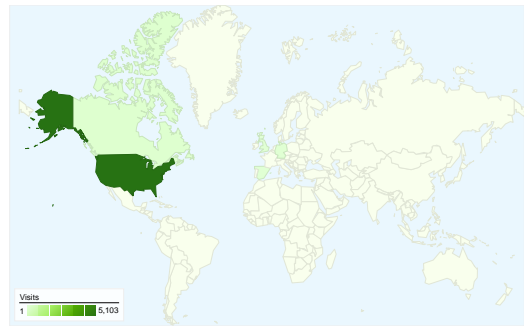

**Visitors**  
**4,225**

**Map Overlay**

**Traffic Sources Overview**

- **Search Engines**  
3,676.00 (69.36%)
- **Referring Sites**  
1,167.00 (22.02%)
- **Direct Traffic**  
457.00 (8.62%)

**Content Overview**

All traffic sources sent a total of 5,300 visits

- Search Engines**  
3,676.00 (69.36%)
- Referring Sites**  
1,167.00 (22.02%)
- Direct Traffic**  
457.00 (8.62%)

**5,300 visits came from 45 countries/territories**

Site Usage

Country/Territory	Visits	Pages/Visit	Avg. Time on Site	% New Visits	Bounce Rate
United States	5,103	2.06	00:01:20	78.97%	57.48%
Canada	84	1.74	00:00:45	91.67%	53.57%
Germany	17	1.76	00:00:13	100.00%	58.82%
United Kingdom	13	1.62	00:00:15	100.00%	53.85%
Spain	7	1.14	00:00:02	85.71%	85.71%
Singapore	6	1.33	00:00:18	100.00%	83.33%
India	6	1.33	00:00:29	100.00%	66.67%
Netherlands	4	2.00	00:00:10	100.00%	25.00%
Slovenia	4	2.25	00:00:24	100.00%	75.00%