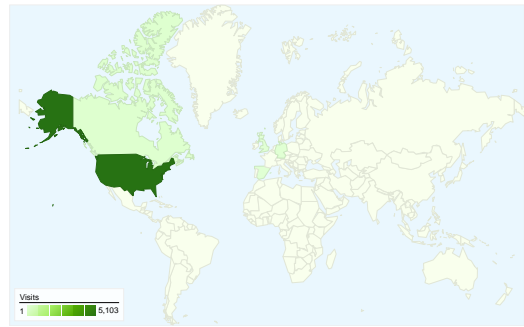

Map Overlay