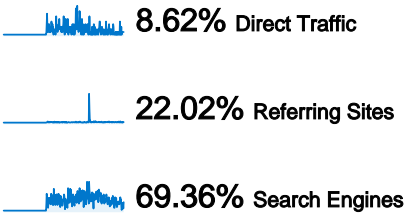

## Visitors Overview

**Visitors**  
**4,225**

## Map Overlay

**4,225 people visited this site**

-  **5,300** Visits
-  **4,225** Absolute Unique Visitors
-  **10,840** Pageviews
-  **2.05** Average Pageviews
-  **00:01:19** Time on Site
-  **57.57%** Bounce Rate
-  **79.55%** New Visits

All traffic sources sent a total of 5,300 visits

- Search Engines**  
3,676.00 (69.36%)
- Referring Sites**  
1,167.00 (22.02%)
- Direct Traffic**  
457.00 (8.62%)

**5,300 visits came from 45 countries/territories**

Site Usage

Country/Territory	Visits	Pages/Visit	Avg. Time on Site	% New Visits	Bounce Rate
United States	5,103	2.06	00:01:20	78.97%	57.48%
Canada	84	1.74	00:00:45	91.67%	53.57%
Germany	17	1.76	00:00:13	100.00%	58.82%
United Kingdom	13	1.62	00:00:15	100.00%	53.85%
Spain	7	1.14	00:00:02	85.71%	85.71%
Singapore	6	1.33	00:00:18	100.00%	83.33%
India	6	1.33	00:00:29	100.00%	66.67%
Netherlands	4	2.00	00:00:10	100.00%	25.00%
Slovenia	4	2.25	00:00:24	100.00%	75.00%