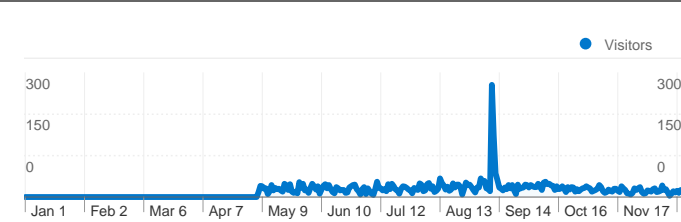

**Site Usage**

**5,300** Visits

**57.57%** Bounce Rate

**10,840** Pageviews

**00:01:19** Avg. Time on Site

**2.05** Pages/Visit

**79.55%** % New Visits

**Visitors Overview**

## Visitors Overview

**Visitors**  
**4,225**

**5,300 visits came from 45 countries/territories**

Site Usage

Country/Territory	Visits	Pages/Visit	Avg. Time on Site	% New Visits	Bounce Rate
United States	5,103	2.06	00:01:20	78.97%	57.48%
Canada	84	1.74	00:00:45	91.67%	53.57%
Germany	17	1.76	00:00:13	100.00%	58.82%
United Kingdom	13	1.62	00:00:15	100.00%	53.85%
Spain	7	1.14	00:00:02	85.71%	85.71%
Singapore	6	1.33	00:00:18	100.00%	83.33%
India	6	1.33	00:00:29	100.00%	66.67%
Netherlands	4	2.00	00:00:10	100.00%	25.00%
Slovenia	4	2.25	00:00:24	100.00%	75.00%