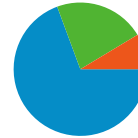

## Visitors Overview

**Visitors**  
**4,225**

## Map Overlay

**4,225 people visited this site**

-  **5,300** Visits
-  **4,225** Absolute Unique Visitors
-  **10,840** Pageviews
-  **2.05** Average Pageviews
-  **00:01:19** Time on Site
-  **57.57%** Bounce Rate
-  **79.55%** New Visits

All traffic sources sent a total of 5,300 visits

- Search Engines**  
3,676.00 (69.36%)
- Referring Sites**  
1,167.00 (22.02%)
- Direct Traffic**  
457.00 (8.62%)

**5,300 visits came from 45 countries/territories**

Site Usage

Country/Territory	Visits	Pages/Visit	Avg. Time on Site	% New Visits	Bounce Rate
United States	5,103	2.06	00:01:20	78.97%	57.48%
Canada	84	1.74	00:00:45	91.67%	53.57%
Germany	17	1.76	00:00:13	100.00%	58.82%
United Kingdom	13	1.62	00:00:15	100.00%	53.85%
Spain	7	1.14	00:00:02	85.71%	85.71%
Singapore	6	1.33	00:00:18	100.00%	83.33%
India	6	1.33	00:00:29	100.00%	66.67%
Netherlands	4	2.00	00:00:10	100.00%	25.00%
Slovenia	4	2.25	00:00:24	100.00%	75.00%