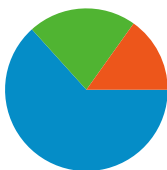

Traffic Sources Overview

- **Search Engines**
  573.00 (63.31%)
- **Referring Sites**
  195.00 (21.55%)
- **Direct Traffic**
  137.00 (15.14%)

Content Overview

Pages	Pageviews	% Pageviews
/	447	26.20%
/events/	88	5.16%
/sports/events.htm	86	5.04%
/sports-directory/football-2/	75	4.40%
/sports-facilities/soccer/	67	3.93%