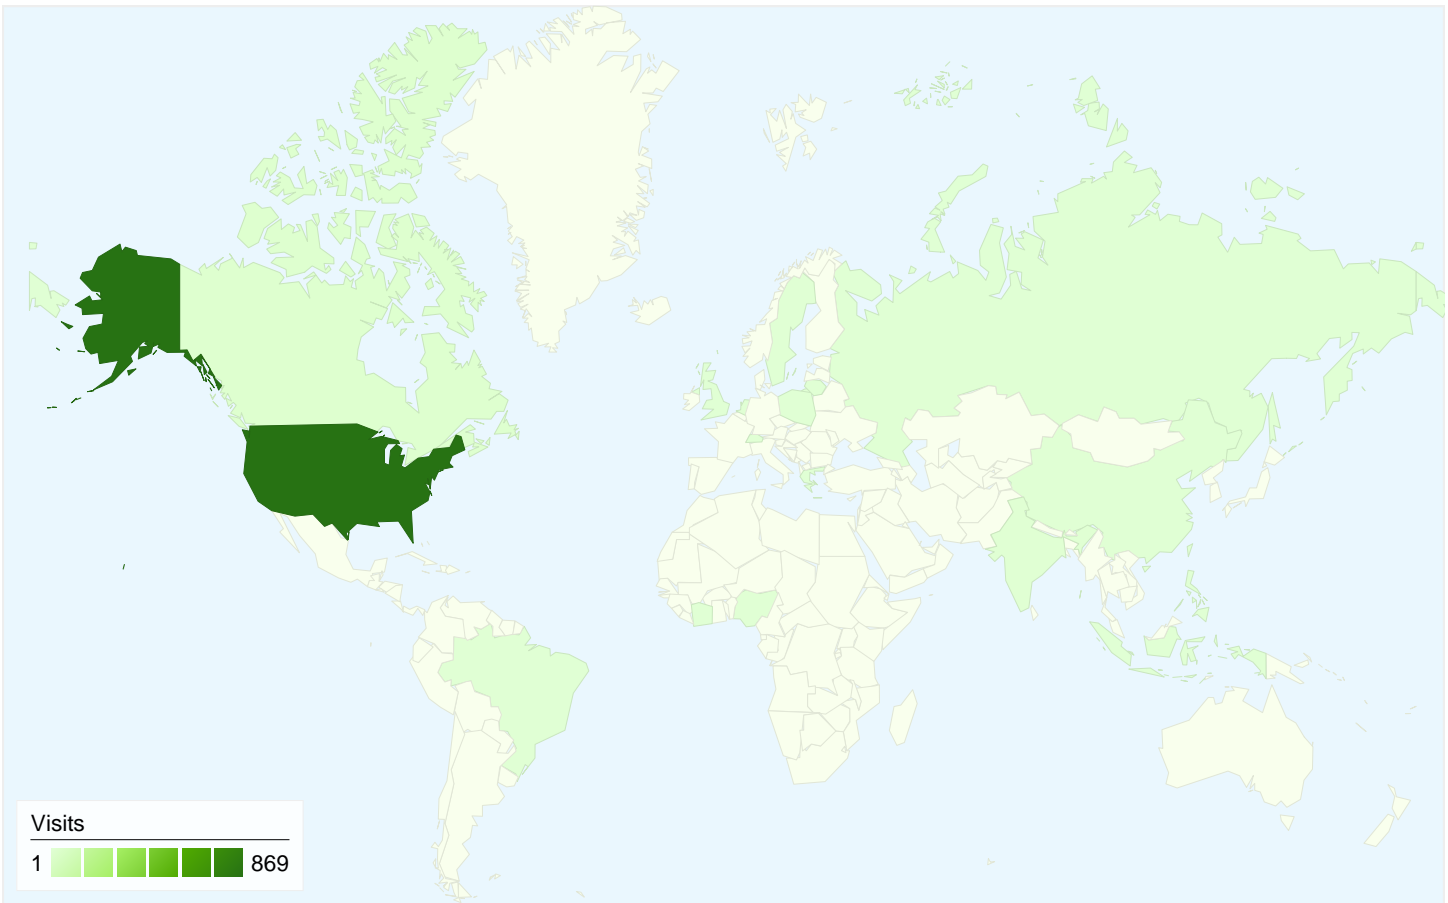

## 813 people visited this site

**905** Visits

**813** Absolute Unique Visitors

**1,706** Pageviews

**1.89** Average Pageviews

**00:01:13** Time on Site

**63.09%** Bounce Rate

**82.32%** New Visits

**905 visits came from 17 countries/territories**

Site Usage						
Visits	Pages/Visit	Avg. Time on Site	% New Visits	Bounce Rate		
<b>905</b> % of Site Total: 100.00%	<b>1.89</b> Site Avg: 1.89 (0.00%)	<b>00:01:13</b> Site Avg: 00:01:13 (0.00%)	<b>82.32%</b> Site Avg: 82.32% (0.00%)	<b>63.09%</b> Site Avg: 63.09% (0.00%)		
Country/Territory	Visits	Pages/Visit	Avg. Time on Site	% New Visits	Bounce Rate	
United States	<b>869</b>	1.91	00:01:14	81.93%	62.49%	
Canada	<b>14</b>	1.57	00:00:15	85.71%	85.71%	
India	<b>5</b>	1.40	00:01:36	100.00%	60.00%	
Nigeria	<b>3</b>	1.00	00:00:00	100.00%	100.00%	
United Kingdom	<b>2</b>	1.00	00:00:00	100.00%	100.00%	
Philippines	<b>1</b>	1.00	00:00:00	100.00%	100.00%	
Sweden	<b>1</b>	2.00	00:00:02	100.00%	0.00%	
Netherlands	<b>1</b>	1.00	00:00:00	100.00%	100.00%	
Côte d'Ivoire	<b>1</b>	1.00	00:00:00	100.00%	100.00%	