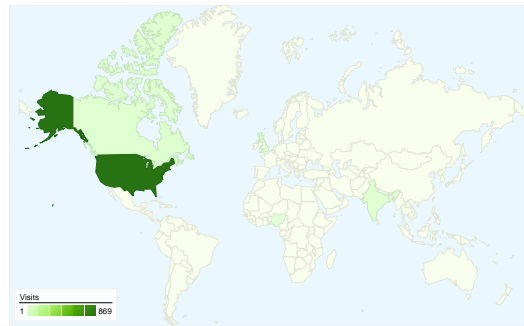

**Visitors**  
**813**

**Map Overlay**

**Traffic Sources Overview**

- **Search Engines**  
573.00 (63.31%)
- **Referring Sites**  
195.00 (21.55%)
- **Direct Traffic**  
137.00 (15.14%)

**Content Overview**

**905 visits came from 17 countries/territories**

Site Usage						
Visits	Pages/Visit	Avg. Time on Site	% New Visits	Bounce Rate		
<b>905</b> % of Site Total: 100.00%	<b>1.89</b> Site Avg: 1.89 (0.00%)	<b>00:01:13</b> Site Avg: 00:01:13 (0.00%)	<b>82.32%</b> Site Avg: 82.32% (0.00%)	<b>63.09%</b> Site Avg: 63.09% (0.00%)		
Country/Territory	Visits	Pages/Visit	Avg. Time on Site	% New Visits	Bounce Rate	
United States	<b>869</b>	1.91	00:01:14	81.93%	62.49%	
Canada	<b>14</b>	1.57	00:00:15	85.71%	85.71%	
India	<b>5</b>	1.40	00:01:36	100.00%	60.00%	
Nigeria	<b>3</b>	1.00	00:00:00	100.00%	100.00%	
United Kingdom	<b>2</b>	1.00	00:00:00	100.00%	100.00%	
Philippines	<b>1</b>	1.00	00:00:00	100.00%	100.00%	
Sweden	<b>1</b>	2.00	00:00:02	100.00%	0.00%	
Netherlands	<b>1</b>	1.00	00:00:00	100.00%	100.00%	
Côte d'Ivoire	<b>1</b>	1.00	00:00:00	100.00%	100.00%	