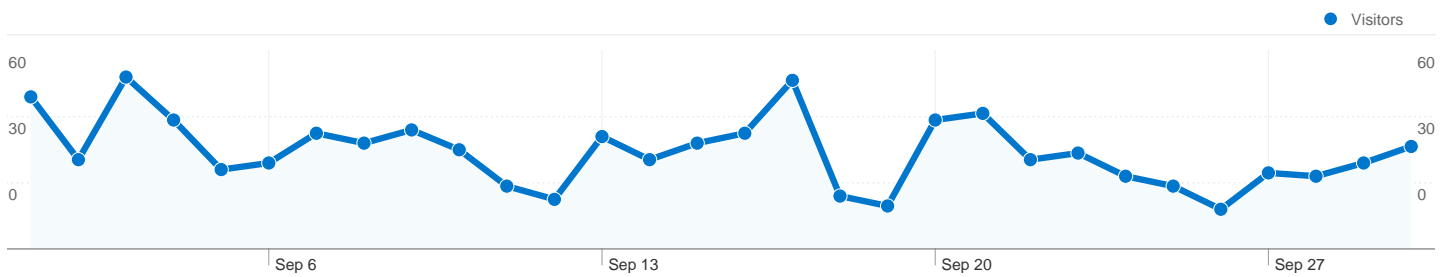

## Visitors Overview

**Visitors**  
**813**

## 813 people visited this site

**905** Visits

**813** Absolute Unique Visitors

**1,706** Pageviews

**1.89** Average Pageviews

**00:01:13** Time on Site

**63.09%** Bounce Rate

**82.32%** New Visits

**905 visits came from 17 countries/territories**

Site Usage						
Visits	Pages/Visit	Avg. Time on Site	% New Visits	Bounce Rate		
<b>905</b> % of Site Total: 100.00%	<b>1.89</b> Site Avg: 1.89 (0.00%)	<b>00:01:13</b> Site Avg: 00:01:13 (0.00%)	<b>82.32%</b> Site Avg: 82.32% (0.00%)	<b>63.09%</b> Site Avg: 63.09% (0.00%)		
Country/Territory	Visits	Pages/Visit	Avg. Time on Site	% New Visits	Bounce Rate	
United States	<b>869</b>	1.91	00:01:14	81.93%	62.49%	
Canada	<b>14</b>	1.57	00:00:15	85.71%	85.71%	
India	<b>5</b>	1.40	00:01:36	100.00%	60.00%	
Nigeria	<b>3</b>	1.00	00:00:00	100.00%	100.00%	
United Kingdom	<b>2</b>	1.00	00:00:00	100.00%	100.00%	
Philippines	<b>1</b>	1.00	00:00:00	100.00%	100.00%	
Sweden	<b>1</b>	2.00	00:00:02	100.00%	0.00%	
Netherlands	<b>1</b>	1.00	00:00:00	100.00%	100.00%	
Côte d'Ivoire	<b>1</b>	1.00	00:00:00	100.00%	100.00%	