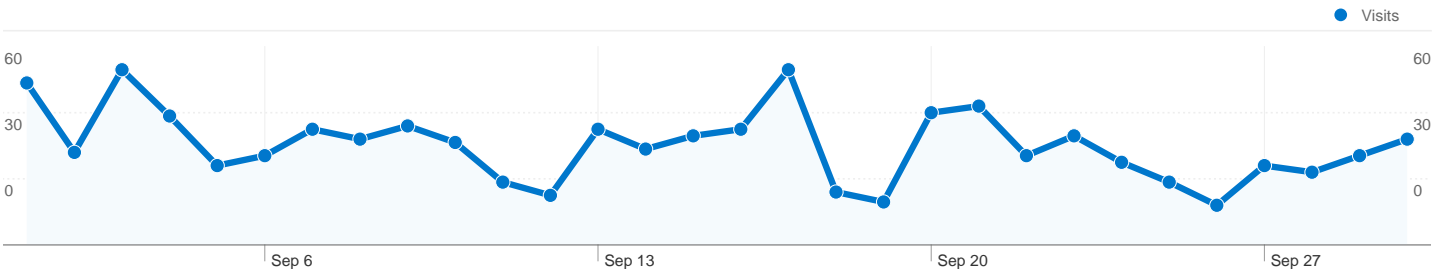

All traffic sources sent a total of 905 visits

- **15.14%** Direct Traffic
- **21.55%** Referring Sites
- **63.31%** Search Engines

- **Search Engines**
  573.00 (63.31%)
- **Referring Sites**
  195.00 (21.55%)
- **Direct Traffic**
  137.00 (15.14%)

Top Traffic Sources

Sources	Visits	% visits	Keywords	Visits	% visits
google (organic)	435	48.07%	wenatchee valley sports	19	3.32%
(direct) ((none))	137	15.14%	wenatchee sports council	14	2.44%
bing (organic)	78	8.62%	wenatchee youth football	13	2.27%
wenatcheevalley.org (referral)	54	5.97%	thunder swamp wenatchee	9	1.57%
yahoo (organic)	40	4.42%	ncw youth football	8	1.40%