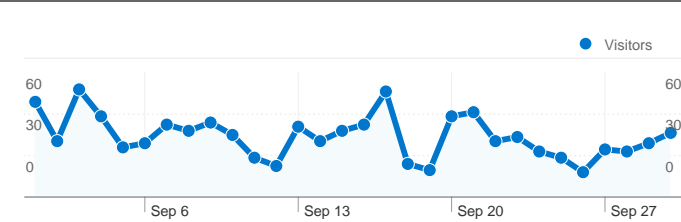

**Site Usage**

**905** Visits

**63.09%** Bounce Rate

**1,706** Pageviews

**00:01:13** Avg. Time on Site

**1.89** Pages/Visit

**82.32%** % New Visits

**Visitors Overview**

**905 visits came from 17 countries/territories**

Site Usage						
Visits	Pages/Visit	Avg. Time on Site	% New Visits	Bounce Rate		
<b>905</b> % of Site Total: 100.00%	<b>1.89</b> Site Avg: 1.89 (0.00%)	<b>00:01:13</b> Site Avg: 00:01:13 (0.00%)	<b>82.32%</b> Site Avg: 82.32% (0.00%)	<b>63.09%</b> Site Avg: 63.09% (0.00%)		
Country/Territory	Visits	Pages/Visit	Avg. Time on Site	% New Visits	Bounce Rate	
United States	<b>869</b>	1.91	00:01:14	81.93%	62.49%	
Canada	<b>14</b>	1.57	00:00:15	85.71%	85.71%	
India	<b>5</b>	1.40	00:01:36	100.00%	60.00%	
Nigeria	<b>3</b>	1.00	00:00:00	100.00%	100.00%	
United Kingdom	<b>2</b>	1.00	00:00:00	100.00%	100.00%	
Philippines	<b>1</b>	1.00	00:00:00	100.00%	100.00%	
Sweden	<b>1</b>	2.00	00:00:02	100.00%	0.00%	
Netherlands	<b>1</b>	1.00	00:00:00	100.00%	100.00%	
Côte d'Ivoire	<b>1</b>	1.00	00:00:00	100.00%	100.00%	