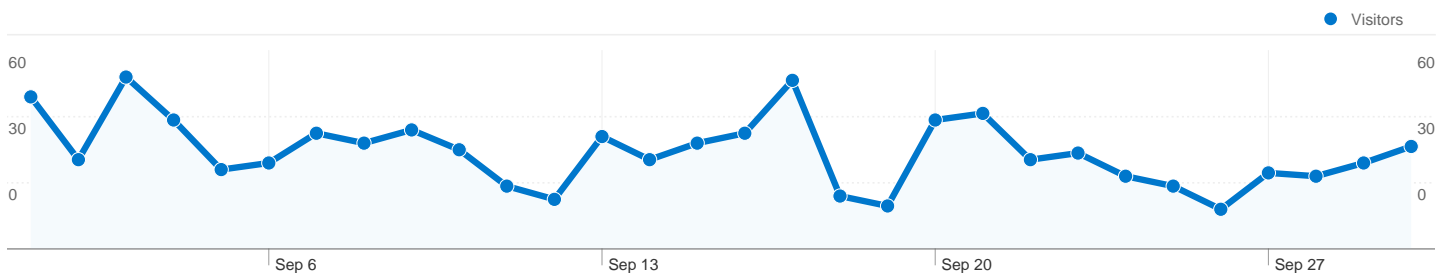

## 813 people visited this site

**905** Visits

**813** Absolute Unique Visitors

**1,706** Pageviews

**1.89** Average Pageviews

**00:01:13** Time on Site

**63.09%** Bounce Rate

**82.32%** New Visits

**All traffic sources sent a total of 905 visits**

- 15.14%** Direct Traffic
- 21.55%** Referring Sites
- 63.31%** Search Engines

- **Search Engines**  
573.00 (63.31%)
- **Referring Sites**  
195.00 (21.55%)
- **Direct Traffic**  
137.00 (15.14%)