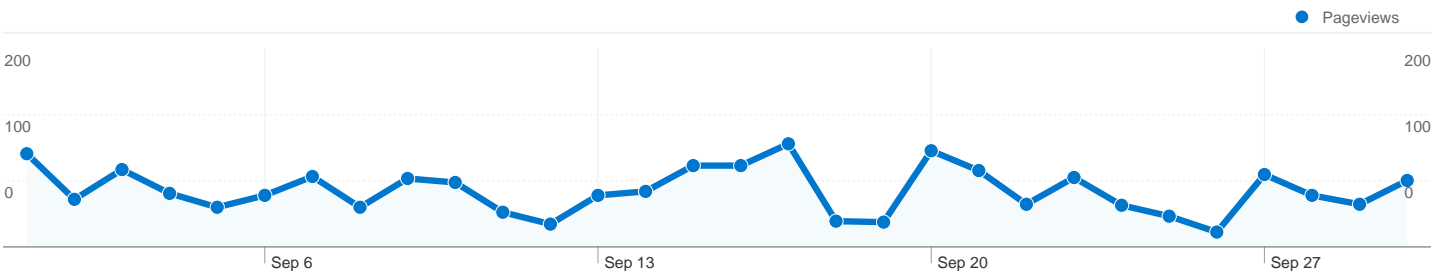

Pages on this site were viewed a total of 1,706 times

1,706 Pageviews

1,352 Unique Views

63.09% Bounce Rate

Top Content

Pages	Pageviews	% Pageviews
/	447	26.20%
/events/	88	5.16%
/sports/events.htm	86	5.04%
/sports-directory/football-2/	75	4.40%
/sports-facilities/soccer/	67	3.93%