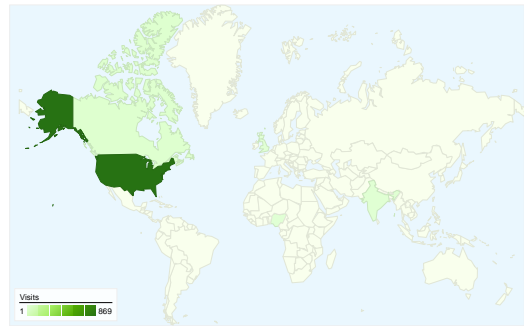

Map Overlay