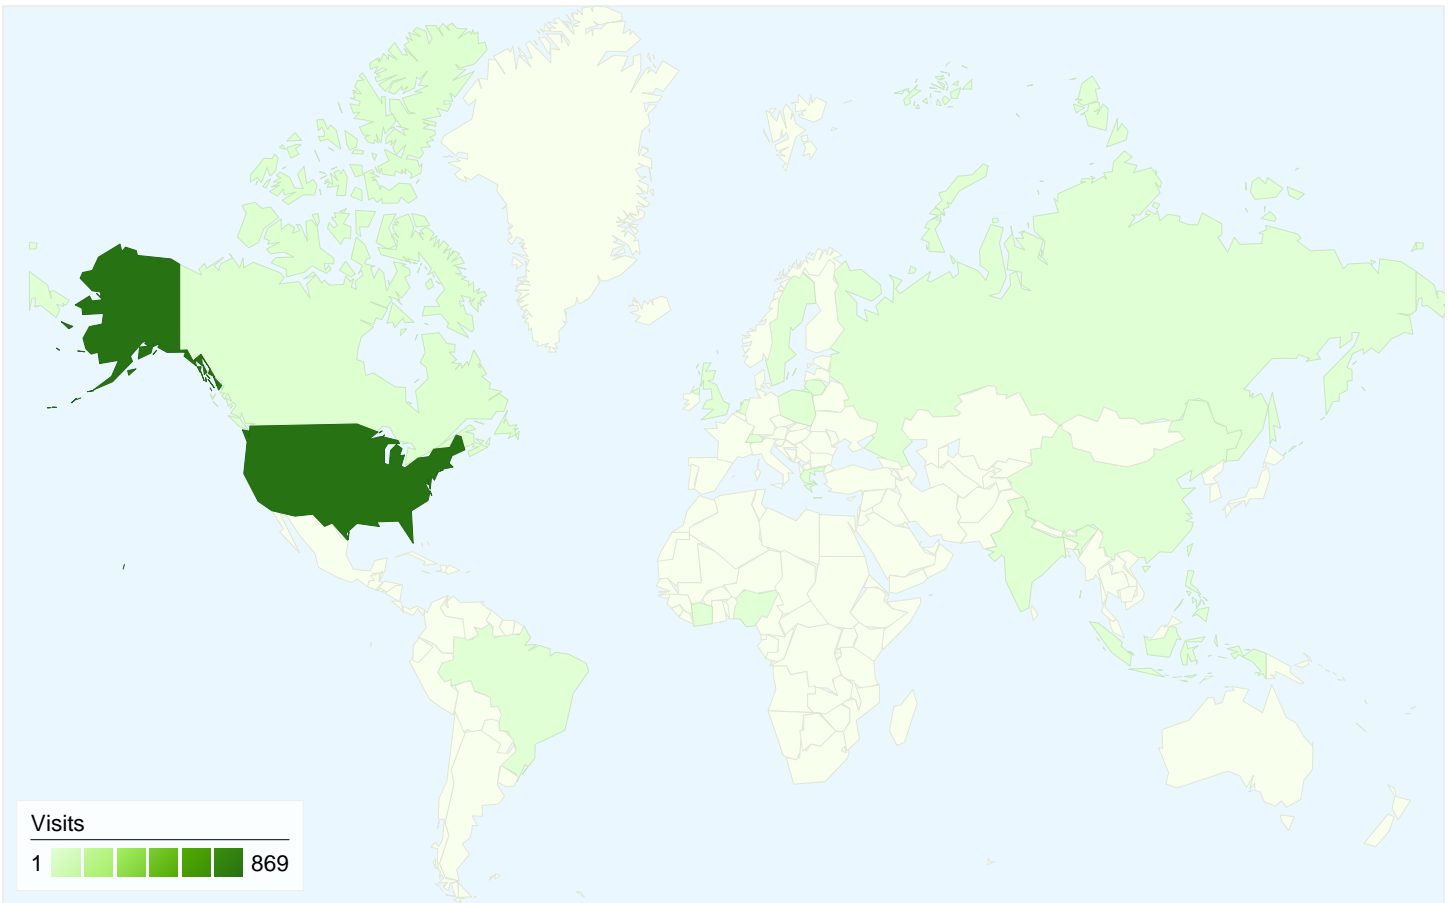

**905 visits came from 17 countries/territories**

Site Usage						
Visits	Pages/Visit	Avg. Time on Site	% New Visits	Bounce Rate		
<b>905</b> % of Site Total: 100.00%	<b>1.89</b> Site Avg: 1.89 (0.00%)	<b>00:01:13</b> Site Avg: 00:01:13 (0.00%)	<b>82.32%</b> Site Avg: 82.32% (0.00%)	<b>63.09%</b> Site Avg: 63.09% (0.00%)		
Country/Territory	Visits	Pages/Visit	Avg. Time on Site	% New Visits	Bounce Rate	
United States	<b>869</b>	1.91	00:01:14	81.93%	62.49%	
Canada	<b>14</b>	1.57	00:00:15	85.71%	85.71%	
India	<b>5</b>	1.40	00:01:36	100.00%	60.00%	
Nigeria	<b>3</b>	1.00	00:00:00	100.00%	100.00%	
United Kingdom	<b>2</b>	1.00	00:00:00	100.00%	100.00%	
Philippines	<b>1</b>	1.00	00:00:00	100.00%	100.00%	
Sweden	<b>1</b>	2.00	00:00:02	100.00%	0.00%	
Netherlands	<b>1</b>	1.00	00:00:00	100.00%	100.00%	
Côte d'Ivoire	<b>1</b>	1.00	00:00:00	100.00%	100.00%	