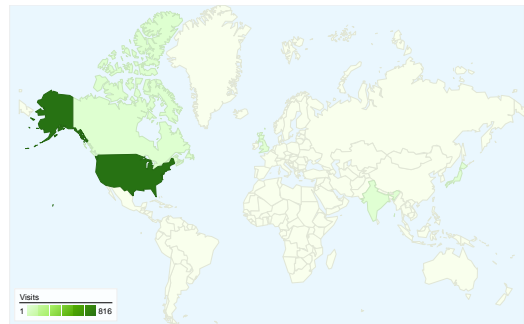

Map Overlay

Traffic Sources Overview

- **Search Engines**
  599.00 (69.81%)
- **Referring Sites**
  154.00 (17.95%)
- **Direct Traffic**
  104.00 (12.12%)
- **Other**
  1 (0.12%)

Content Overview

Pages	Pageviews	% Pageviews
/	377	23.36%
/2010/09/apple-cup-soccer-	74	4.58%
/links/	68	4.21%
/sports/contact.htm	63	3.90%
/sports-directory/high-school-	62	3.84%