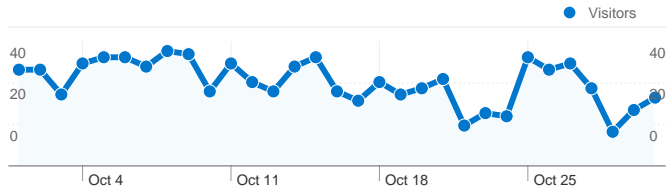

Site Usage

858 Visits

61.66% Bounce Rate

1,614 Pageviews

00:01:23 Avg. Time on Site

1.88 Pages/Visit

83.92% % New Visits

Visitors Overview

Visitors Overview

Visitors
780

Map Overlay

780 people visited this site

858 Visits

780 Absolute Unique Visitors

1,614 Pageviews

1.88 Average Pageviews

858 visits came from 21 countries/territories

Site Usage

Country/Territory	Visits	Pages/Visit	Avg. Time on Site	% New Visits	Bounce Rate
United States	816	1.90	00:01:25	83.21%	60.66%
Canada	11	1.36	00:02:32	100.00%	81.82%
India	5	1.20	00:00:06	80.00%	80.00%
United Kingdom	4	2.50	00:00:24	100.00%	75.00%
Japan	3	1.67	00:00:10	100.00%	66.67%
Côte d'Ivoire	2	1.00	00:00:00	100.00%	100.00%
Ghana	2	1.00	00:00:00	100.00%	100.00%
Germany	2	1.00	00:00:00	100.00%	100.00%
Australia	1	1.00	00:00:00	100.00%	100.00%