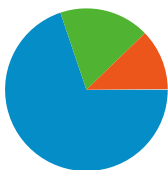

Traffic Sources Overview

- **Search Engines**
  599.00 (69.81%)
- **Referring Sites**
  154.00 (17.95%)
- **Direct Traffic**
  104.00 (12.12%)
- **Other**
  1 (0.12%)

Content Overview

Pages	Pageviews	% Pageviews
/	377	23.36%
/2010/09/apple-cup-soccer-	74	4.58%
/links/	68	4.21%
/sports/contact.htm	63	3.90%
/sports-directory/high-school-	62	3.84%