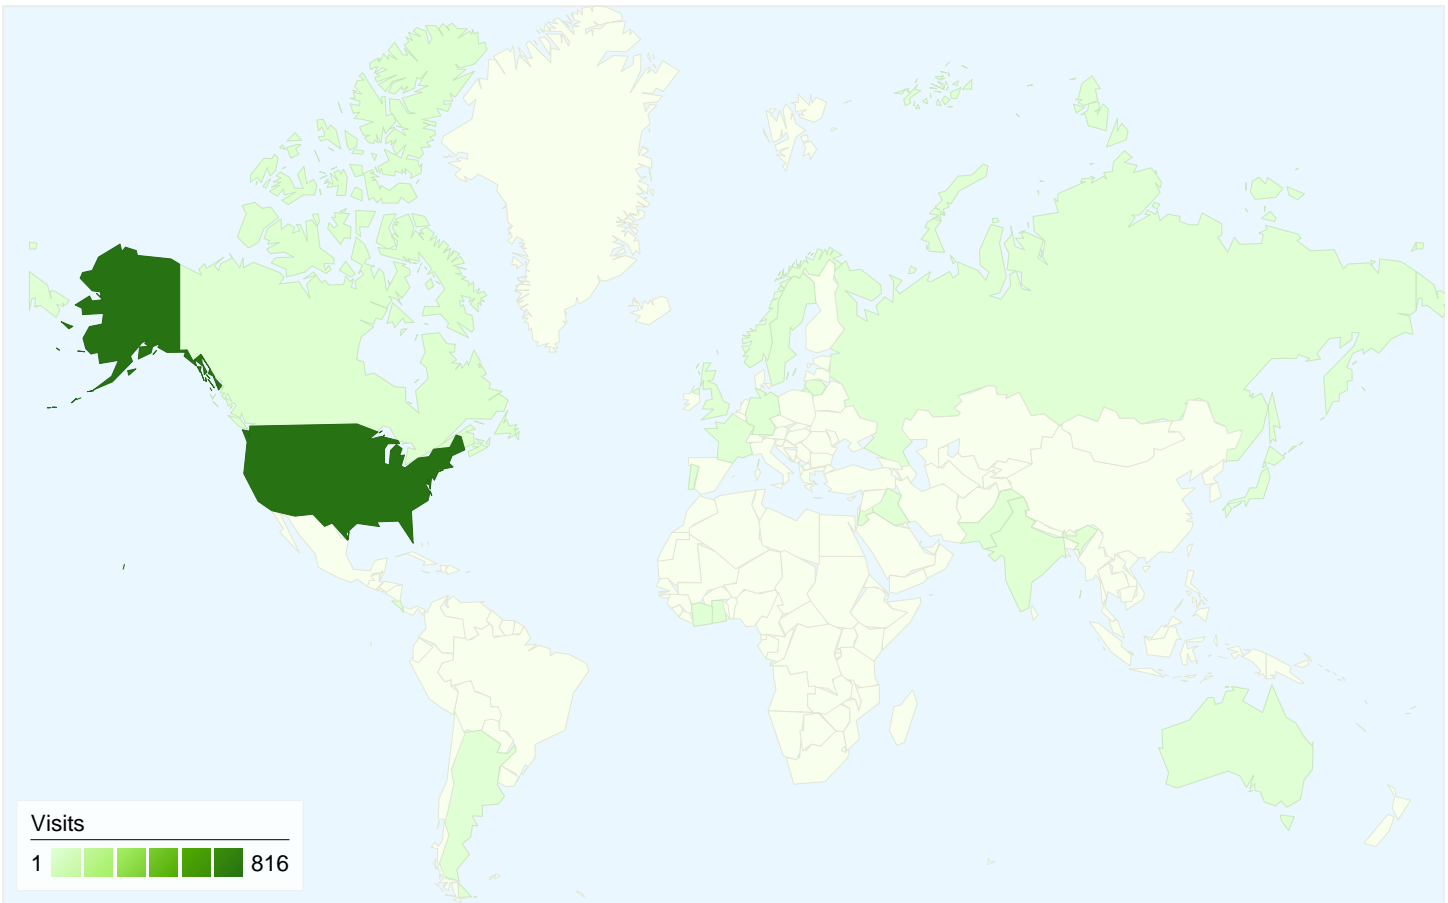

Visitors Overview

Visitors
780

Map Overlay

780 people visited this site

858 Visits

780 Absolute Unique Visitors

1,614 Pageviews

1.88 Average Pageviews

858 visits came from 21 countries/territories

Site Usage

Country/Territory	Visits	Pages/Visit	Avg. Time on Site	% New Visits	Bounce Rate
United States	816	1.90	00:01:25	83.21%	60.66%
Canada	11	1.36	00:02:32	100.00%	81.82%
India	5	1.20	00:00:06	80.00%	80.00%
United Kingdom	4	2.50	00:00:24	100.00%	75.00%
Japan	3	1.67	00:00:10	100.00%	66.67%
Côte d'Ivoire	2	1.00	00:00:00	100.00%	100.00%
Ghana	2	1.00	00:00:00	100.00%	100.00%
Germany	2	1.00	00:00:00	100.00%	100.00%
Australia	1	1.00	00:00:00	100.00%	100.00%

Pakistan	1	1.00	00:00:00	100.00%	100.00%
					1 - 10 of 21

Pages on this site were viewed a total of 1,614 times

1,614 Pageviews

1,251 Unique Views

61.66% Bounce Rate

Top Content

Pages	Pageviews	% Pageviews
/	377	23.36%
/2010/09/apple-cup-soccer-layouts/	74	4.58%
/links/	68	4.21%
/sports/contact.htm	63	3.90%
/sports-directory/high-school-sports-schedules/	62	3.84%