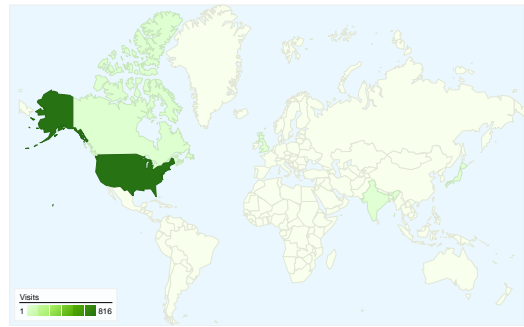

Visitors Overview

Visitors
780

Map Overlay

780 people visited this site

858 Visits

780 Absolute Unique Visitors

1,614 Pageviews

1.88 Average Pageviews

All traffic sources sent a total of 858 visits

-  12.12% Direct Traffic
-  17.95% Referring Sites
-  69.81% Search Engines

- Search Engines
599.00 (69.81%)
- Referring Sites
154.00 (17.95%)
- Direct Traffic
104.00 (12.12%)
- Other
1 (0.12%)

858 visits came from 21 countries/territories

Site Usage

Country/Territory	Visits	Pages/Visit	Avg. Time on Site	% New Visits	Bounce Rate
United States	816	1.90	00:01:25	83.21%	60.66%
Canada	11	1.36	00:02:32	100.00%	81.82%
India	5	1.20	00:00:06	80.00%	80.00%
United Kingdom	4	2.50	00:00:24	100.00%	75.00%
Japan	3	1.67	00:00:10	100.00%	66.67%
Côte d'Ivoire	2	1.00	00:00:00	100.00%	100.00%
Ghana	2	1.00	00:00:00	100.00%	100.00%
Germany	2	1.00	00:00:00	100.00%	100.00%
Australia	1	1.00	00:00:00	100.00%	100.00%