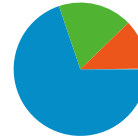

Visitors Overview

Visitors
780

Map Overlay

780 people visited this site

858 Visits

780 Absolute Unique Visitors

1,614 Pageviews

1.88 Average Pageviews

00:01:23 Time on Site

61.66% Bounce Rate

83.92% New Visits

Technical Profile

Browser	Visits	% visits	Connection Speed	Visits	% visits
Internet Explorer	539	62.82%	Unknown	334	38.93%
Firefox	163	19.00%	Cable	268	31.24%
Safari	90	10.49%	DSL	129	15.03%
Chrome	63	7.34%	T1	112	13.05%
Opera Mini	1	0.12%	OC3	10	1.17%

All traffic sources sent a total of 858 visits

-  12.12% Direct Traffic
-  17.95% Referring Sites
-  69.81% Search Engines

- Search Engines
599.00 (69.81%)
- Referring Sites
154.00 (17.95%)
- Direct Traffic
104.00 (12.12%)
- Other
1 (0.12%)

858 visits came from 21 countries/territories

Site Usage

Country/Territory	Visits	Pages/Visit	Avg. Time on Site	% New Visits	Bounce Rate
United States	816	1.90	00:01:25	83.21%	60.66%
Canada	11	1.36	00:02:32	100.00%	81.82%
India	5	1.20	00:00:06	80.00%	80.00%
United Kingdom	4	2.50	00:00:24	100.00%	75.00%
Japan	3	1.67	00:00:10	100.00%	66.67%
Côte d'Ivoire	2	1.00	00:00:00	100.00%	100.00%
Ghana	2	1.00	00:00:00	100.00%	100.00%
Germany	2	1.00	00:00:00	100.00%	100.00%
Australia	1	1.00	00:00:00	100.00%	100.00%