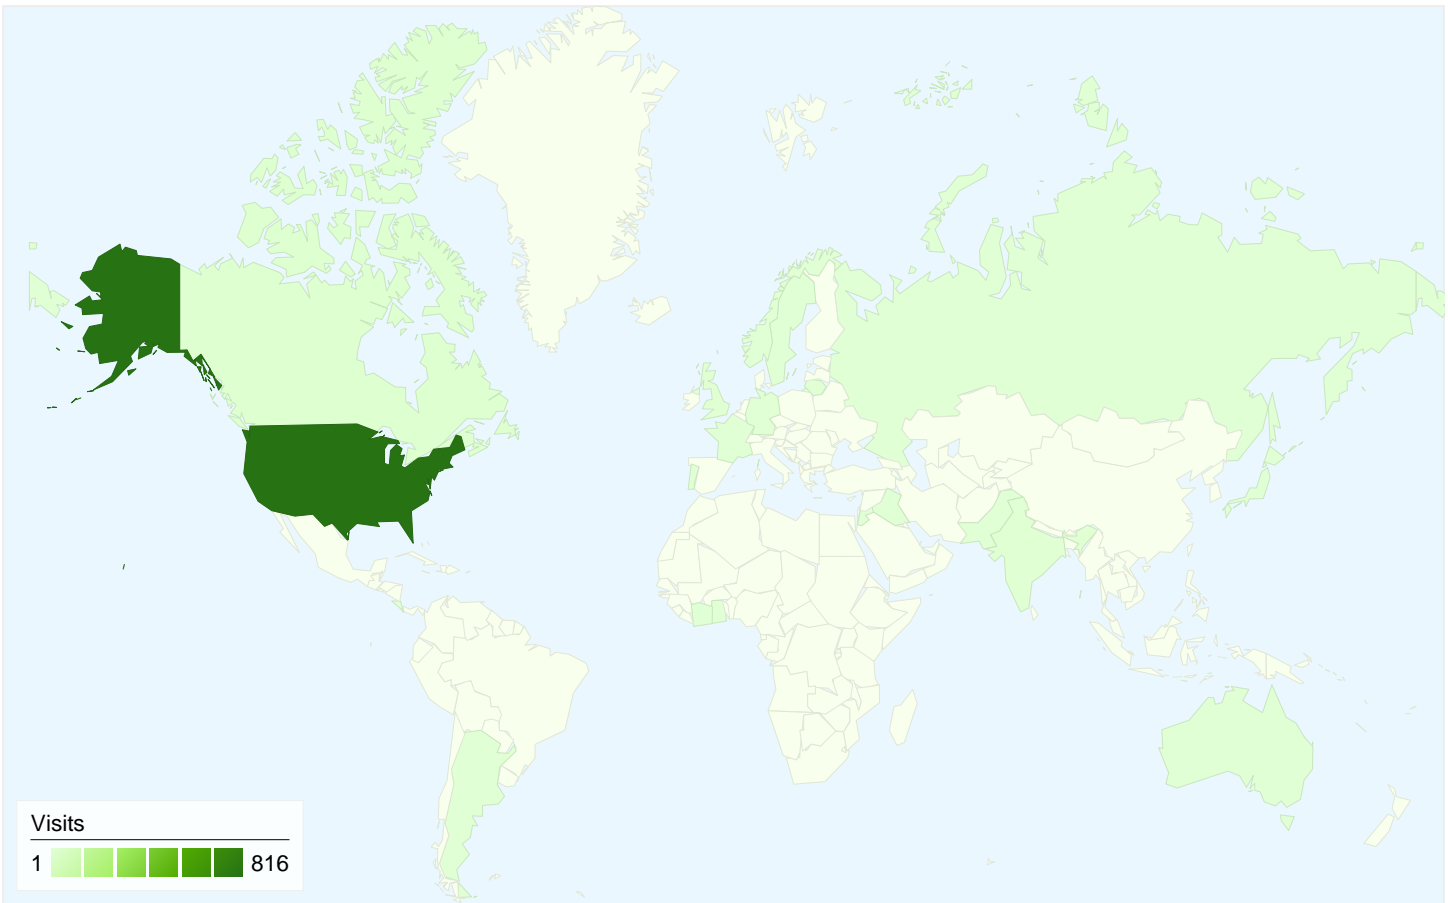

Visitors Overview

Visitors
780

Map Overlay

780 people visited this site

858 Visits

780 Absolute Unique Visitors

1,614 Pageviews

1.88 Average Pageviews

780 people visited this site

858 Visits

780 Absolute Unique Visitors

1,614 Pageviews

1.88 Average Pageviews

00:01:23 Time on Site

61.66% Bounce Rate

83.92% New Visits

858 visits came from 21 countries/territories

Site Usage

Country/Territory	Visits	Pages/Visit	Avg. Time on Site	% New Visits	Bounce Rate
United States	816	1.90	00:01:25	83.21%	60.66%
Canada	11	1.36	00:02:32	100.00%	81.82%
India	5	1.20	00:00:06	80.00%	80.00%
United Kingdom	4	2.50	00:00:24	100.00%	75.00%
Japan	3	1.67	00:00:10	100.00%	66.67%
Côte d'Ivoire	2	1.00	00:00:00	100.00%	100.00%
Ghana	2	1.00	00:00:00	100.00%	100.00%
Germany	2	1.00	00:00:00	100.00%	100.00%
Australia	1	1.00	00:00:00	100.00%	100.00%