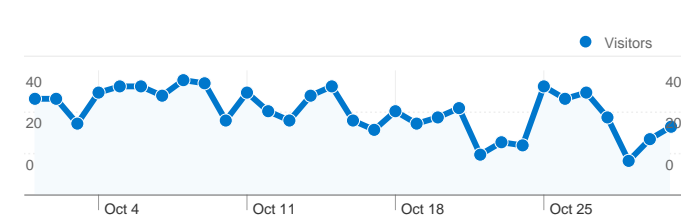

Site Usage

858 Visits

61.66% Bounce Rate

1,614 Pageviews

00:01:23 Avg. Time on Site

1.88 Pages/Visit

83.92% % New Visits

Visitors Overview

Visitors Overview

Visitors
780

Map Overlay

780 people visited this site

858 Visits

780 Absolute Unique Visitors

1,614 Pageviews

1.88 Average Pageviews

858 visits came from 21 countries/territories

Site Usage

Country/Territory	Visits	Pages/Visit	Avg. Time on Site	% New Visits	Bounce Rate
United States	816	1.90	00:01:25	83.21%	60.66%
Canada	11	1.36	00:02:32	100.00%	81.82%
India	5	1.20	00:00:06	80.00%	80.00%
United Kingdom	4	2.50	00:00:24	100.00%	75.00%
Japan	3	1.67	00:00:10	100.00%	66.67%
Côte d'Ivoire	2	1.00	00:00:00	100.00%	100.00%
Ghana	2	1.00	00:00:00	100.00%	100.00%
Germany	2	1.00	00:00:00	100.00%	100.00%
Australia	1	1.00	00:00:00	100.00%	100.00%