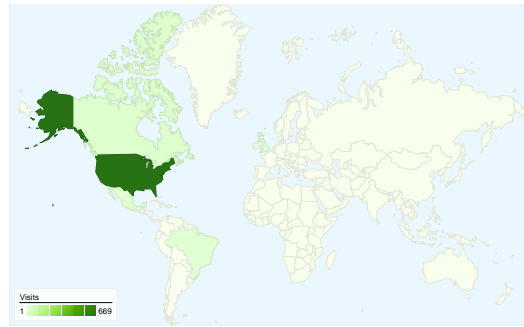

Visitors
617

Map Overlay

Traffic Sources Overview

- **Search Engines**
441.00 (61.68%)
- **Referring Sites**
156.00 (21.82%)
- **Direct Traffic**
117.00 (16.36%)
- **Other**
1 (0.14%)

Content Overview

Pages	Pageviews	% Pageviews
/	306	19.82%
/sports-directory/volleyball/	66	4.27%
/events/	61	3.95%
/sports/contact.htm	56	3.63%
/sports/events.htm	55	3.56%

Visitors Overview

Visitors
617

Map Overlay

617 people visited this site

715 Visits

617 Absolute Unique Visitors

1,544 Pageviews

2.16 Average Pageviews

715 visits came from 22 countries/territories

Site Usage

Country/Territory	Visits	Pages/Visit	Avg. Time on Site	% New Visits	Bounce Rate
United States	669	2.19	00:01:40	75.04%	63.53%
Canada	15	1.67	00:01:24	100.00%	60.00%
Mexico	5	1.60	00:00:12	80.00%	60.00%
Brazil	3	1.00	00:00:00	100.00%	100.00%
Italy	2	1.00	00:00:00	100.00%	100.00%
Philippines	2	1.00	00:00:00	100.00%	100.00%
United Kingdom	2	1.00	00:00:00	100.00%	100.00%
Thailand	2	1.50	00:00:37	100.00%	50.00%
Germany	2	1.50	00:00:03	100.00%	50.00%

715 visits came from 22 countries/territories

Site Usage

Country/Territory	Visits	Pages/Visit	Avg. Time on Site	% New Visits	Bounce Rate
Visits 715 % of Site Total: 100.00%	Pages/Visit 2.16 Site Avg: 2.16 (0.00%)	Avg. Time on Site 00:01:38 Site Avg: 00:01:38 (0.00%)	% New Visits 76.50% Site Avg: 76.50% (0.00%)	Bounce Rate 63.92% Site Avg: 63.92% (0.00%)	
United States	669	2.19	00:01:40	75.04%	63.53%
Canada	15	1.67	00:01:24	100.00%	60.00%
Mexico	5	1.60	00:00:12	80.00%	60.00%
Brazil	3	1.00	00:00:00	100.00%	100.00%
Italy	2	1.00	00:00:00	100.00%	100.00%
Philippines	2	1.00	00:00:00	100.00%	100.00%
United Kingdom	2	1.00	00:00:00	100.00%	100.00%
Thailand	2	1.50	00:00:37	100.00%	50.00%
Germany	2	1.50	00:00:03	100.00%	50.00%