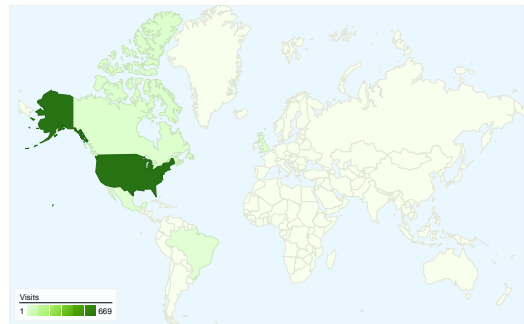

Map Overlay

Traffic Sources Overview

- **Search Engines**
  441.00 (61.68%)
- **Referring Sites**
  156.00 (21.82%)
- **Direct Traffic**
  117.00 (16.36%)
- **Other**
  1 (0.14%)

Content Overview

Pages	Pageviews	% Pageviews
/	306	19.82%
/sports-directory/volleyball/	66	4.27%
/events/	61	3.95%
/sports/contact.htm	56	3.63%
/sports/events.htm	55	3.56%