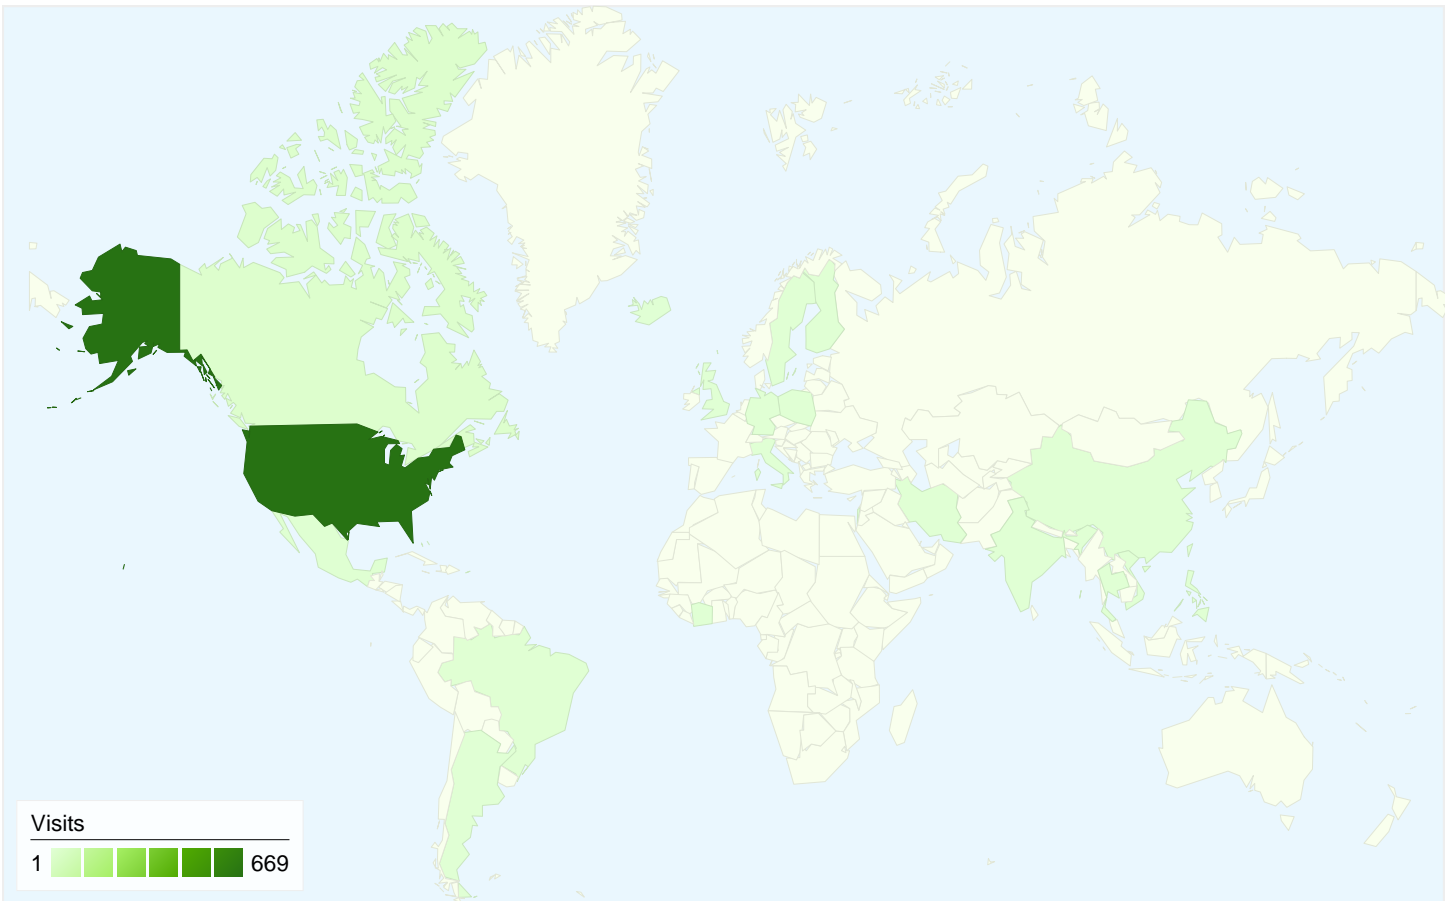

Visitors Overview

Visitors
617

Map Overlay

617 people visited this site

715 Visits

617 Absolute Unique Visitors

1,544 Pageviews

2.16 Average Pageviews

617 people visited this site

715 Visits

617 Absolute Unique Visitors

1,544 Pageviews

2.16 Average Pageviews

00:01:38 Time on Site

63.92% Bounce Rate

76.50% New Visits

715 visits came from 22 countries/territories

Site Usage

Country/Territory	Visits	Pages/Visit	Avg. Time on Site	% New Visits	Bounce Rate
United States	669	2.19	00:01:40	75.04%	63.53%
Canada	15	1.67	00:01:24	100.00%	60.00%
Mexico	5	1.60	00:00:12	80.00%	60.00%
Brazil	3	1.00	00:00:00	100.00%	100.00%
Italy	2	1.00	00:00:00	100.00%	100.00%
Philippines	2	1.00	00:00:00	100.00%	100.00%
United Kingdom	2	1.00	00:00:00	100.00%	100.00%
Thailand	2	1.50	00:00:37	100.00%	50.00%
Germany	2	1.50	00:00:03	100.00%	50.00%

715 visits came from 22 countries/territories

Site Usage

Country/Territory	Visits	Pages/Visit	Avg. Time on Site	% New Visits	Bounce Rate
Visits 715 % of Site Total: 100.00%	Pages/Visit 2.16 Site Avg: 2.16 (0.00%)	Avg. Time on Site 00:01:38 Site Avg: 00:01:38 (0.00%)	% New Visits 76.50% Site Avg: 76.50% (0.00%)	Bounce Rate 63.92% Site Avg: 63.92% (0.00%)	
United States	669	2.19	00:01:40	75.04%	63.53%
Canada	15	1.67	00:01:24	100.00%	60.00%
Mexico	5	1.60	00:00:12	80.00%	60.00%
Brazil	3	1.00	00:00:00	100.00%	100.00%
Italy	2	1.00	00:00:00	100.00%	100.00%
Philippines	2	1.00	00:00:00	100.00%	100.00%
United Kingdom	2	1.00	00:00:00	100.00%	100.00%
Thailand	2	1.50	00:00:37	100.00%	50.00%
Germany	2	1.50	00:00:03	100.00%	50.00%