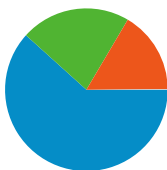

Traffic Sources Overview

- **Search Engines**
  441.00 (61.68%)
- **Referring Sites**
  156.00 (21.82%)
- **Direct Traffic**
  117.00 (16.36%)
- **Other**
  1 (0.14%)

Content Overview

Pages	Pageviews	% Pageviews
/	306	19.82%
/sports-directory/volleyball/	66	4.27%
/events/	61	3.95%
/sports/contact.htm	56	3.63%
/sports/events.htm	55	3.56%