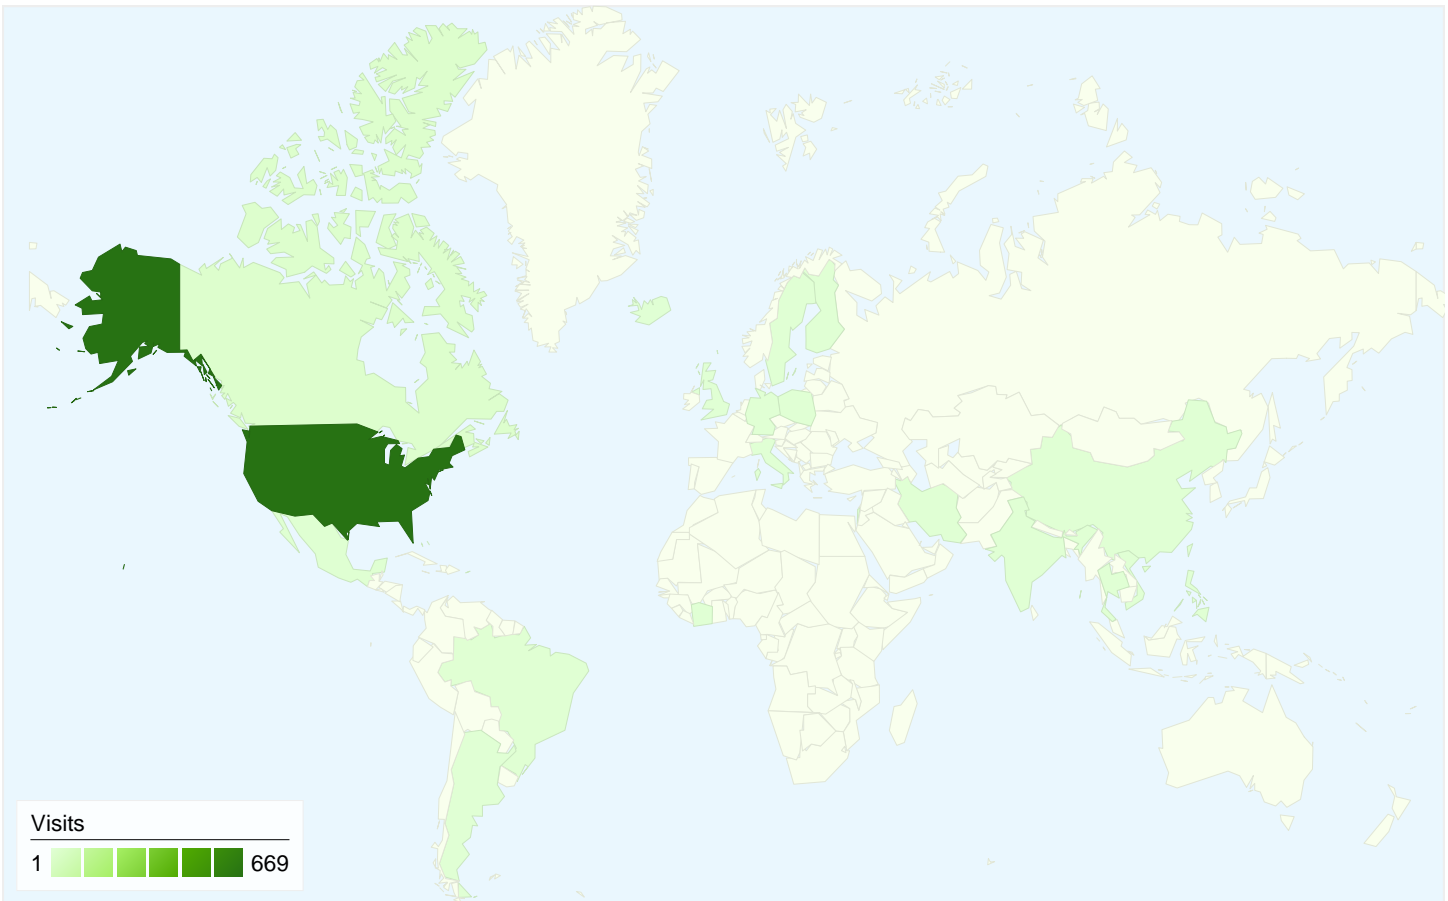

Visitors Overview

Visitors
617

Map Overlay

617 people visited this site

715 Visits

617 Absolute Unique Visitors

1,544 Pageviews

2.16 Average Pageviews

715 visits came from 22 countries/territories

Site Usage

Country/Territory	Visits	Pages/Visit	Avg. Time on Site	% New Visits	Bounce Rate
United States	669	2.19	00:01:40	75.04%	63.53%
Canada	15	1.67	00:01:24	100.00%	60.00%
Mexico	5	1.60	00:00:12	80.00%	60.00%
Brazil	3	1.00	00:00:00	100.00%	100.00%
Italy	2	1.00	00:00:00	100.00%	100.00%
Philippines	2	1.00	00:00:00	100.00%	100.00%
United Kingdom	2	1.00	00:00:00	100.00%	100.00%
Thailand	2	1.50	00:00:37	100.00%	50.00%
Germany	2	1.50	00:00:03	100.00%	50.00%

Côte d'Ivoire	1	1.00	00:00:00	100.00%	100.00%
					1 - 10 of 22

Pages on this site were viewed a total of 1,544 times

1,544 Pageviews

1,125 Unique Views

63.92% Bounce Rate

Top Content

Pages	Pageviews	% Pageviews
/	306	19.82%
/sports-directory/volleyball/	66	4.27%
/events/	61	3.95%
/sports/contact.htm	56	3.63%
/sports/events.htm	55	3.56%

715 visits came from 22 countries/territories

Site Usage

Country/Territory	Visits	Pages/Visit	Avg. Time on Site	% New Visits	Bounce Rate
Visits 715 % of Site Total: 100.00%	Pages/Visit 2.16 Site Avg: 2.16 (0.00%)	Avg. Time on Site 00:01:38 Site Avg: 00:01:38 (0.00%)	% New Visits 76.50% Site Avg: 76.50% (0.00%)	Bounce Rate 63.92% Site Avg: 63.92% (0.00%)	
United States	669	2.19	00:01:40	75.04%	63.53%
Canada	15	1.67	00:01:24	100.00%	60.00%
Mexico	5	1.60	00:00:12	80.00%	60.00%
Brazil	3	1.00	00:00:00	100.00%	100.00%
Italy	2	1.00	00:00:00	100.00%	100.00%
Philippines	2	1.00	00:00:00	100.00%	100.00%
United Kingdom	2	1.00	00:00:00	100.00%	100.00%
Thailand	2	1.50	00:00:37	100.00%	50.00%
Germany	2	1.50	00:00:03	100.00%	50.00%