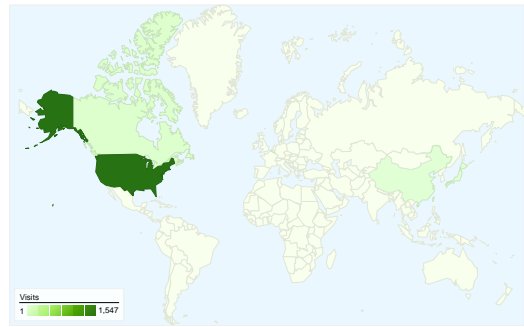

Map Overlay