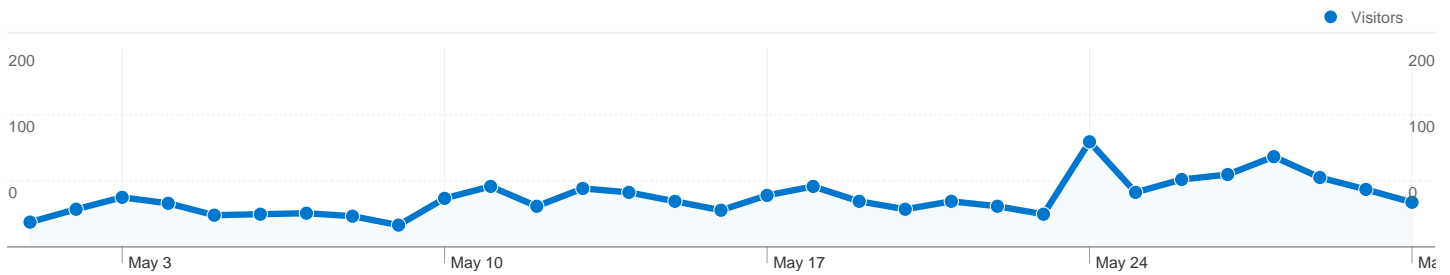

**Site Usage**

<b>1,605</b> Visits	<b>65.36%</b> Bounce Rate
<b>2,808</b> Pageviews	<b>00:01:12</b> Avg. Time on Site
<b>1.75</b> Pages/Visit	<b>75.70%</b> % New Visits

**Visitors Overview**

**Map Overlay**

## Visitors Overview

**Visitors**  
**1,378**

## 1,378 people visited this site

1,605 Visits

1,378 Absolute Unique Visitors

2,808 Pageviews

1.75 Average Pageviews

00:01:12 Time on Site

65.36% Bounce Rate

75.70% New Visits

**1,605 visits came from 20 countries/territories**

Site Usage						
Visits	Pages/Visit	Avg. Time on Site	% New Visits	Bounce Rate		
<b>1,605</b> % of Site Total: 100.00%	<b>1.75</b> Site Avg: 1.75 (0.00%)	<b>00:01:12</b> Site Avg: 00:01:12 (0.00%)	<b>75.70%</b> Site Avg: 75.70% (0.00%)	<b>65.36%</b> Site Avg: 65.36% (0.00%)		
Country/Territory	Visits	Pages/Visit	Avg. Time on Site	% New Visits	Bounce Rate	
United States	<b>1,547</b>	1.76	00:01:13	75.31%	64.96%	
Canada	<b>34</b>	1.74	00:01:12	82.35%	73.53%	
Japan	<b>3</b>	1.33	00:00:17	100.00%	66.67%	
United Kingdom	<b>2</b>	1.00	00:00:00	50.00%	100.00%	
China	<b>2</b>	3.00	00:01:06	100.00%	50.00%	
Belgium	<b>2</b>	1.00	00:00:00	100.00%	100.00%	
Malaysia	<b>2</b>	1.00	00:00:00	50.00%	100.00%	
Australia	<b>1</b>	1.00	00:00:00	100.00%	100.00%	
Côte d'Ivoire	<b>1</b>	2.00	00:00:37	100.00%	0.00%	