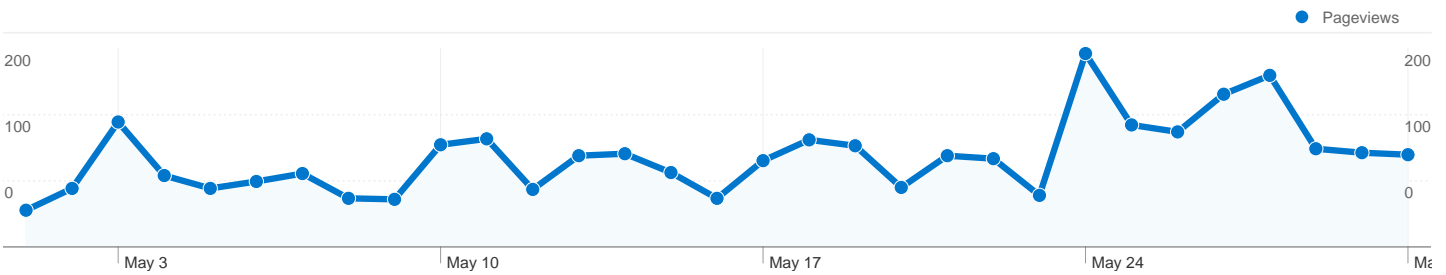

Pages on this site were viewed a total of 2,808 times

2,808 Pageviews

2,033 Unique Views

65.36% Bounce Rate

Top Content

Pages	Pageviews	% Pageviews
/sports/facilities.htm	895	31.87%
/sports/events.htm	691	24.61%
/sports/sports_contact.htm	526	18.73%
/sports/camp_fish_golf.html	135	4.81%
/sports/contact.htm	118	4.20%