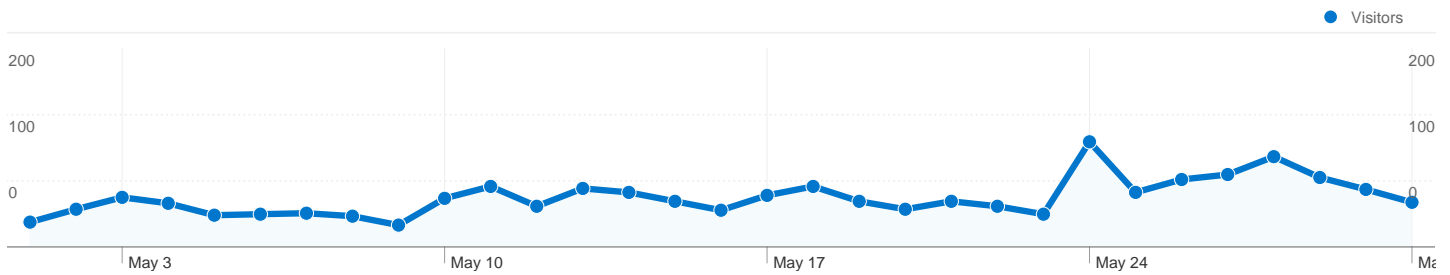

## Visitors Overview

**Visitors**  
**1,378**

## 1,378 people visited this site

1,605 Visits

1,378 Absolute Unique Visitors

2,808 Pageviews

1.75 Average Pageviews

00:01:12 Time on Site

65.36% Bounce Rate

75.70% New Visits

All traffic sources sent a total of 1,605 visits

 7.60% Direct Traffic

 15.64% Referring Sites

 76.76% Search Engines

- Search Engines  
1,232.00 (76.76%)
- Referring Sites  
251.00 (15.64%)
- Direct Traffic  
122.00 (7.60%)