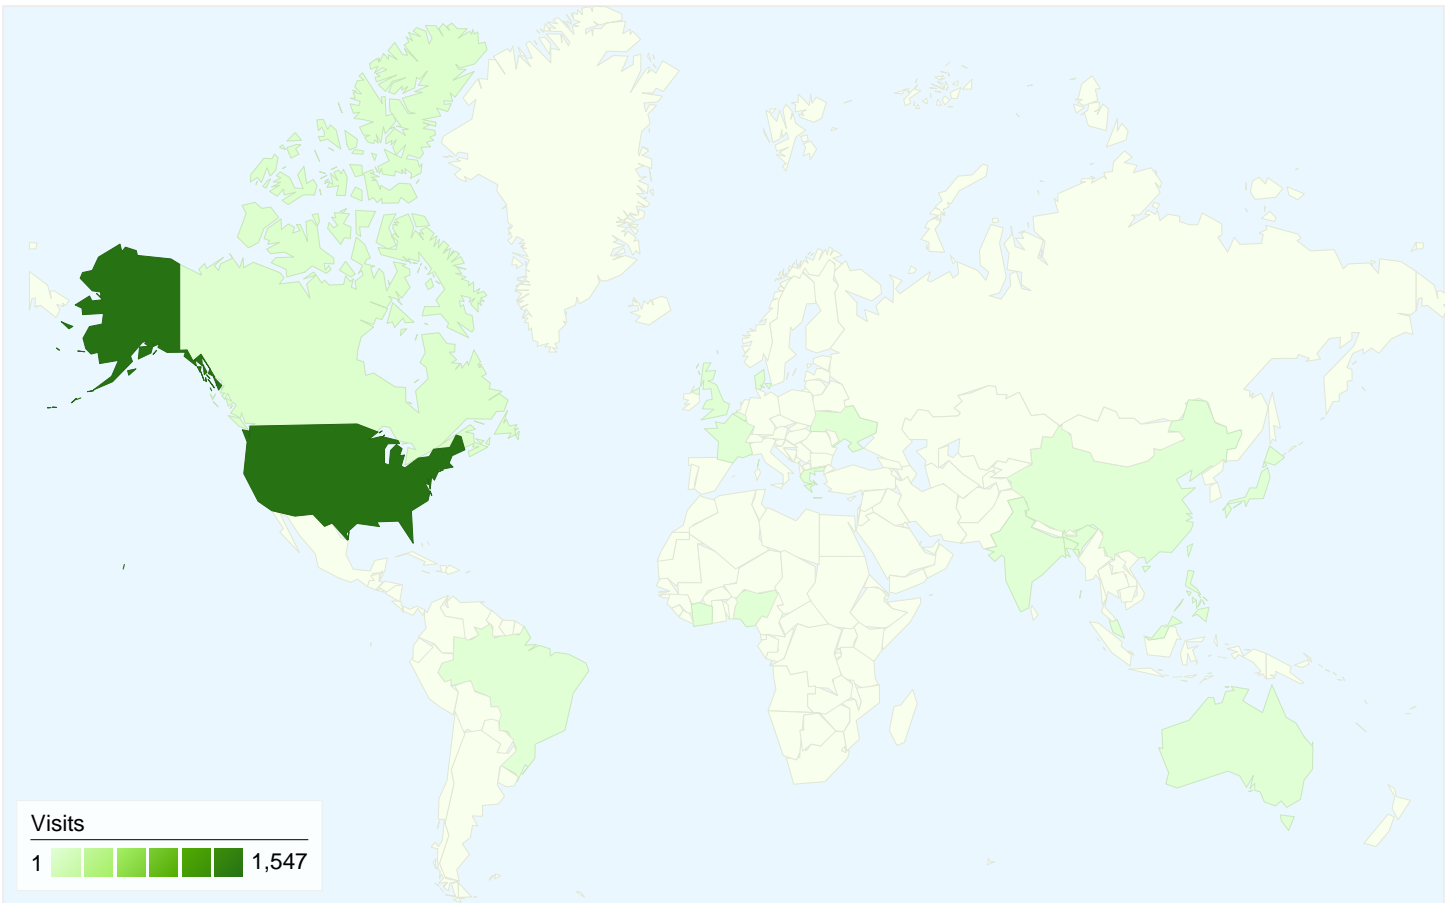

**1,605 visits came from 20 countries/territories**

Site Usage						
Visits	Pages/Visit	Avg. Time on Site	% New Visits	Bounce Rate		
<b>1,605</b> % of Site Total: 100.00%	<b>1.75</b> Site Avg: 1.75 (0.00%)	<b>00:01:12</b> Site Avg: 00:01:12 (0.00%)	<b>75.70%</b> Site Avg: 75.70% (0.00%)	<b>65.36%</b> Site Avg: 65.36% (0.00%)		
Country/Territory	Visits	Pages/Visit	Avg. Time on Site	% New Visits	Bounce Rate	
United States	<b>1,547</b>	1.76	00:01:13	75.31%	64.96%	
Canada	<b>34</b>	1.74	00:01:12	82.35%	73.53%	
Japan	<b>3</b>	1.33	00:00:17	100.00%	66.67%	
United Kingdom	<b>2</b>	1.00	00:00:00	50.00%	100.00%	
China	<b>2</b>	3.00	00:01:06	100.00%	50.00%	
Belgium	<b>2</b>	1.00	00:00:00	100.00%	100.00%	
Malaysia	<b>2</b>	1.00	00:00:00	50.00%	100.00%	
Australia	<b>1</b>	1.00	00:00:00	100.00%	100.00%	
Côte d'Ivoire	<b>1</b>	2.00	00:00:37	100.00%	0.00%	