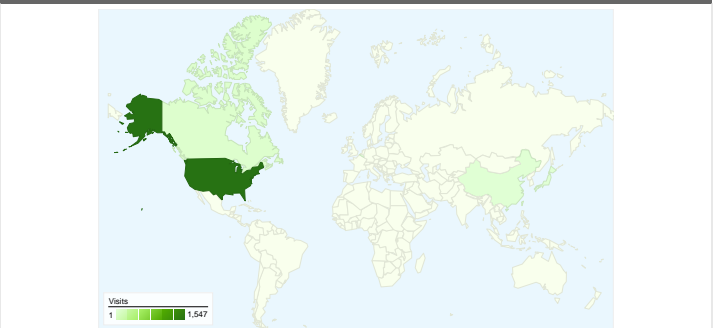

**Site Usage**

<b>1,605</b> Visits	<b>65.36%</b> Bounce Rate
<b>2,808</b> Pageviews	<b>00:01:12</b> Avg. Time on Site
<b>1.75</b> Pages/Visit	<b>75.70%</b> % New Visits

**Visitors Overview**

**Map Overlay**

## Visitors Overview

**Visitors**  
**1,378**

**1,605 visits came from 20 countries/territories**

Site Usage						
Visits	Pages/Visit	Avg. Time on Site	% New Visits	Bounce Rate		
<b>1,605</b> % of Site Total: 100.00%	<b>1.75</b> Site Avg: 1.75 (0.00%)	<b>00:01:12</b> Site Avg: 00:01:12 (0.00%)	<b>75.70%</b> Site Avg: 75.70% (0.00%)	<b>65.36%</b> Site Avg: 65.36% (0.00%)		
Country/Territory	Visits	Pages/Visit	Avg. Time on Site	% New Visits	Bounce Rate	
United States	<b>1,547</b>	1.76	00:01:13	75.31%	64.96%	
Canada	<b>34</b>	1.74	00:01:12	82.35%	73.53%	
Japan	<b>3</b>	1.33	00:00:17	100.00%	66.67%	
United Kingdom	<b>2</b>	1.00	00:00:00	50.00%	100.00%	
China	<b>2</b>	3.00	00:01:06	100.00%	50.00%	
Belgium	<b>2</b>	1.00	00:00:00	100.00%	100.00%	
Malaysia	<b>2</b>	1.00	00:00:00	50.00%	100.00%	
Australia	<b>1</b>	1.00	00:00:00	100.00%	100.00%	
Côte d'Ivoire	<b>1</b>	2.00	00:00:37	100.00%	0.00%	