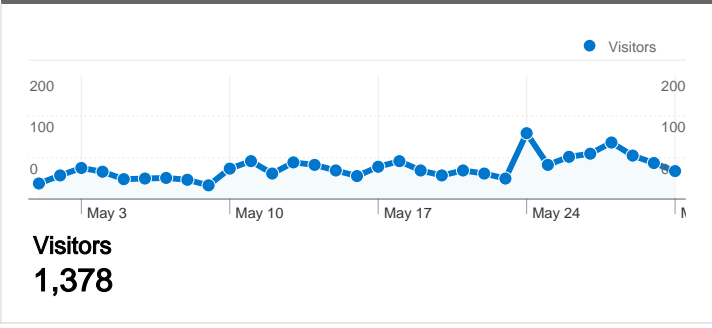

**Site Usage**

<b>1,605</b> Visits	<b>65.36%</b> Bounce Rate
<b>2,808</b> Pageviews	<b>00:01:12</b> Avg. Time on Site
<b>1.75</b> Pages/Visit	<b>75.70%</b> % New Visits

**Visitors Overview**

**Map Overlay**

## Visitors Overview

**Visitors**  
**1,378**

## 1,378 people visited this site

1,605 Visits

1,378 Absolute Unique Visitors

2,808 Pageviews

1.75 Average Pageviews

00:01:12 Time on Site

65.36% Bounce Rate

75.70% New Visits

**1,605 visits came from 20 countries/territories**

Site Usage						
Visits	Pages/Visit	Avg. Time on Site	% New Visits	Bounce Rate		
<b>1,605</b> % of Site Total: 100.00%	<b>1.75</b> Site Avg: 1.75 (0.00%)	<b>00:01:12</b> Site Avg: 00:01:12 (0.00%)	<b>75.70%</b> Site Avg: 75.70% (0.00%)	<b>65.36%</b> Site Avg: 65.36% (0.00%)		
Country/Territory	Visits	Pages/Visit	Avg. Time on Site	% New Visits	Bounce Rate	
United States	<b>1,547</b>	1.76	00:01:13	75.31%	64.96%	
Canada	<b>34</b>	1.74	00:01:12	82.35%	73.53%	
Japan	<b>3</b>	1.33	00:00:17	100.00%	66.67%	
United Kingdom	<b>2</b>	1.00	00:00:00	50.00%	100.00%	
China	<b>2</b>	3.00	00:01:06	100.00%	50.00%	
Belgium	<b>2</b>	1.00	00:00:00	100.00%	100.00%	
Malaysia	<b>2</b>	1.00	00:00:00	50.00%	100.00%	
Australia	<b>1</b>	1.00	00:00:00	100.00%	100.00%	
Côte d'Ivoire	<b>1</b>	2.00	00:00:37	100.00%	0.00%	