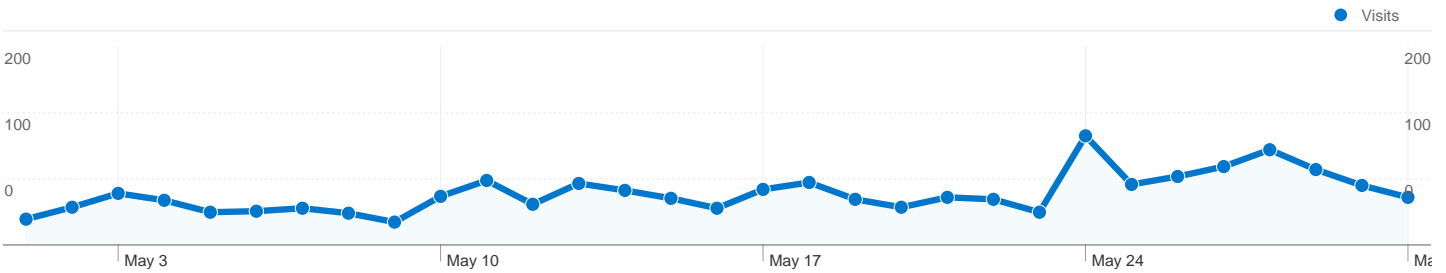

All traffic sources sent a total of 1,605 visits

7.60% Direct Traffic

15.64% Referring Sites

76.76% Search Engines

- Search Engines
  1,232.00 (76.76%)
- Referring Sites
  251.00 (15.64%)
- Direct Traffic
  122.00 (7.60%)

Top Traffic Sources

Sources	Visits	% visits	Keywords	Visits	% visits
google (organic)	959	59.75%	sterling park wenatchee	22	1.79%
bing (organic)	167	10.40%	wenatchee youth football	19	1.54%
(direct) ((none))	122	7.60%	hydro park wenatchee	18	1.46%
wahset.org (referral)	61	3.80%	wenatchee softball	15	1.22%
yahoo (organic)	59	3.68%	sterling invite wenatchee	11	0.89%