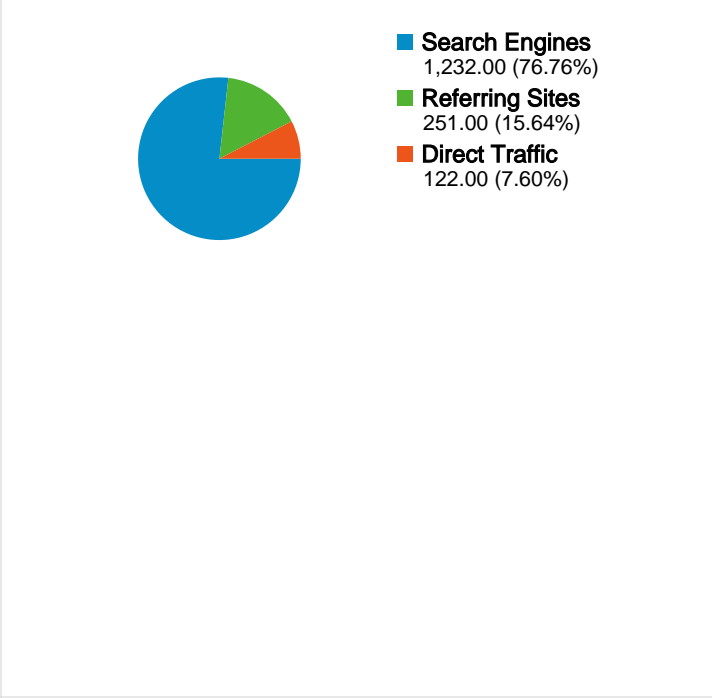

Traffic Sources Overview

Content Overview

Pages	Pageviews	% Pageviews
/sports/facilities.htm	895	31.87%
/sports/events.htm	691	24.61%
/sports/sports_contact.htm	526	18.73%
/sports/camp_fish_golf.html	135	4.81%
/sports/contact.htm	118	4.20%