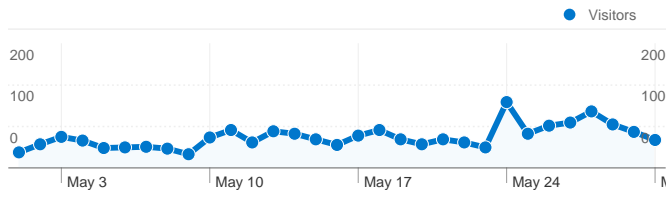

**Site Usage**

<b>1,605</b> Visits	<b>65.36%</b> Bounce Rate
<b>2,808</b> Pageviews	<b>00:01:12</b> Avg. Time on Site
<b>1.75</b> Pages/Visit	<b>75.70%</b> % New Visits

**Visitors Overview**

**Map Overlay**

## Visitors Overview

**Visitors**  
**1,378**

## 1,378 people visited this site

1,605 Visits

1,378 Absolute Unique Visitors

2,808 Pageviews

1.75 Average Pageviews

00:01:12 Time on Site

65.36% Bounce Rate

75.70% New Visits

**1,605 visits came from 20 countries/territories**

Site Usage						
Visits	Pages/Visit	Avg. Time on Site	% New Visits	Bounce Rate		
<b>1,605</b> % of Site Total: 100.00%	<b>1.75</b> Site Avg: 1.75 (0.00%)	<b>00:01:12</b> Site Avg: 00:01:12 (0.00%)	<b>75.70%</b> Site Avg: 75.70% (0.00%)	<b>65.36%</b> Site Avg: 65.36% (0.00%)		
Country/Territory	Visits	Pages/Visit	Avg. Time on Site	% New Visits	Bounce Rate	
United States	<b>1,547</b>	1.76	00:01:13	75.31%	64.96%	
Canada	<b>34</b>	1.74	00:01:12	82.35%	73.53%	
Japan	<b>3</b>	1.33	00:00:17	100.00%	66.67%	
United Kingdom	<b>2</b>	1.00	00:00:00	50.00%	100.00%	
China	<b>2</b>	3.00	00:01:06	100.00%	50.00%	
Belgium	<b>2</b>	1.00	00:00:00	100.00%	100.00%	
Malaysia	<b>2</b>	1.00	00:00:00	50.00%	100.00%	
Australia	<b>1</b>	1.00	00:00:00	100.00%	100.00%	
Côte d'Ivoire	<b>1</b>	2.00	00:00:37	100.00%	0.00%	