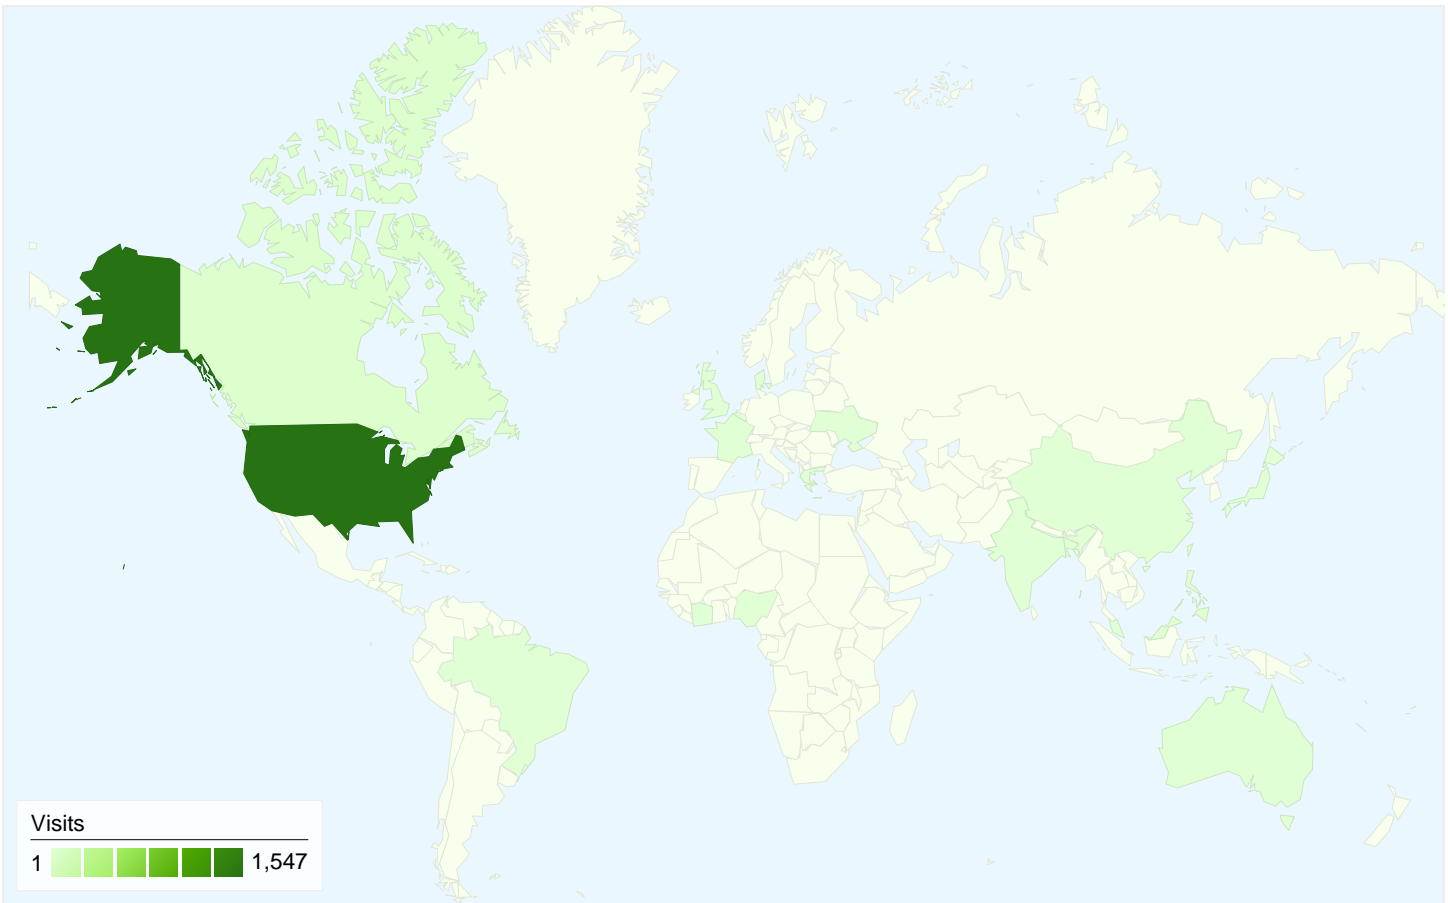

## 1,378 people visited this site

1,605 Visits

1,378 Absolute Unique Visitors

2,808 Pageviews

1.75 Average Pageviews

00:01:12 Time on Site

65.36% Bounce Rate

75.70% New Visits

**1,605 visits came from 20 countries/territories**

Site Usage						
Visits	Pages/Visit	Avg. Time on Site	% New Visits	Bounce Rate		
<b>1,605</b> % of Site Total: 100.00%	<b>1.75</b> Site Avg: 1.75 (0.00%)	<b>00:01:12</b> Site Avg: 00:01:12 (0.00%)	<b>75.70%</b> Site Avg: 75.70% (0.00%)	<b>65.36%</b> Site Avg: 65.36% (0.00%)		
Country/Territory	Visits	Pages/Visit	Avg. Time on Site	% New Visits	Bounce Rate	
United States	<b>1,547</b>	1.76	00:01:13	75.31%	64.96%	
Canada	<b>34</b>	1.74	00:01:12	82.35%	73.53%	
Japan	<b>3</b>	1.33	00:00:17	100.00%	66.67%	
United Kingdom	<b>2</b>	1.00	00:00:00	50.00%	100.00%	
China	<b>2</b>	3.00	00:01:06	100.00%	50.00%	
Belgium	<b>2</b>	1.00	00:00:00	100.00%	100.00%	
Malaysia	<b>2</b>	1.00	00:00:00	50.00%	100.00%	
Australia	<b>1</b>	1.00	00:00:00	100.00%	100.00%	
Côte d'Ivoire	<b>1</b>	2.00	00:00:37	100.00%	0.00%	