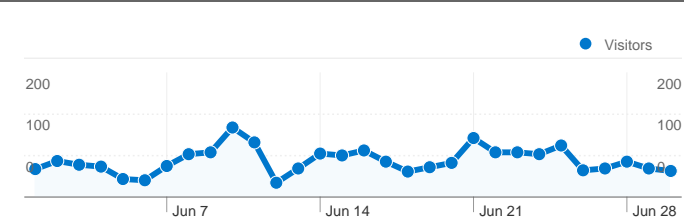

Site Usage

1,865 Visits

62.31% Bounce Rate

3,854 Pageviews

00:01:44 Avg. Time on Site

2.07 Pages/Visit

76.57% % New Visits

Visitors Overview

1,559 people visited this site

1,865 Visits

1,559 Absolute Unique Visitors

3,854 Pageviews

2.07 Average Pageviews

00:01:44 Time on Site

62.31% Bounce Rate

76.57% New Visits

1,865 visits came from 18 countries/territories

Site Usage						
Visits	Pages/Visit	Avg. Time on Site	% New Visits	Bounce Rate		
1,865 % of Site Total: 100.00%	2.07 Site Avg: 2.07 (0.00%)	00:01:44 Site Avg: 00:01:44 (0.00%)	76.51% Site Avg: 76.57% (-0.07%)	62.31% Site Avg: 62.31% (0.00%)		
Country/Territory	Visits	Pages/Visit	Avg. Time on Site	% New Visits	Bounce Rate	
United States	1,807	2.08	00:01:45	75.98%	62.15%	
Canada	34	1.41	00:00:54	100.00%	76.47%	
United Kingdom	6	2.33	00:02:22	50.00%	50.00%	
India	3	2.00	00:00:29	66.67%	33.33%	
Côte d'Ivoire	2	1.00	00:00:00	100.00%	100.00%	
Benin	1	1.00	00:00:00	100.00%	100.00%	
Sweden	1	1.00	00:00:00	100.00%	100.00%	
Netherlands	1	3.00	00:04:30	100.00%	0.00%	
Sri Lanka	1	2.00	00:01:59	100.00%	0.00%	