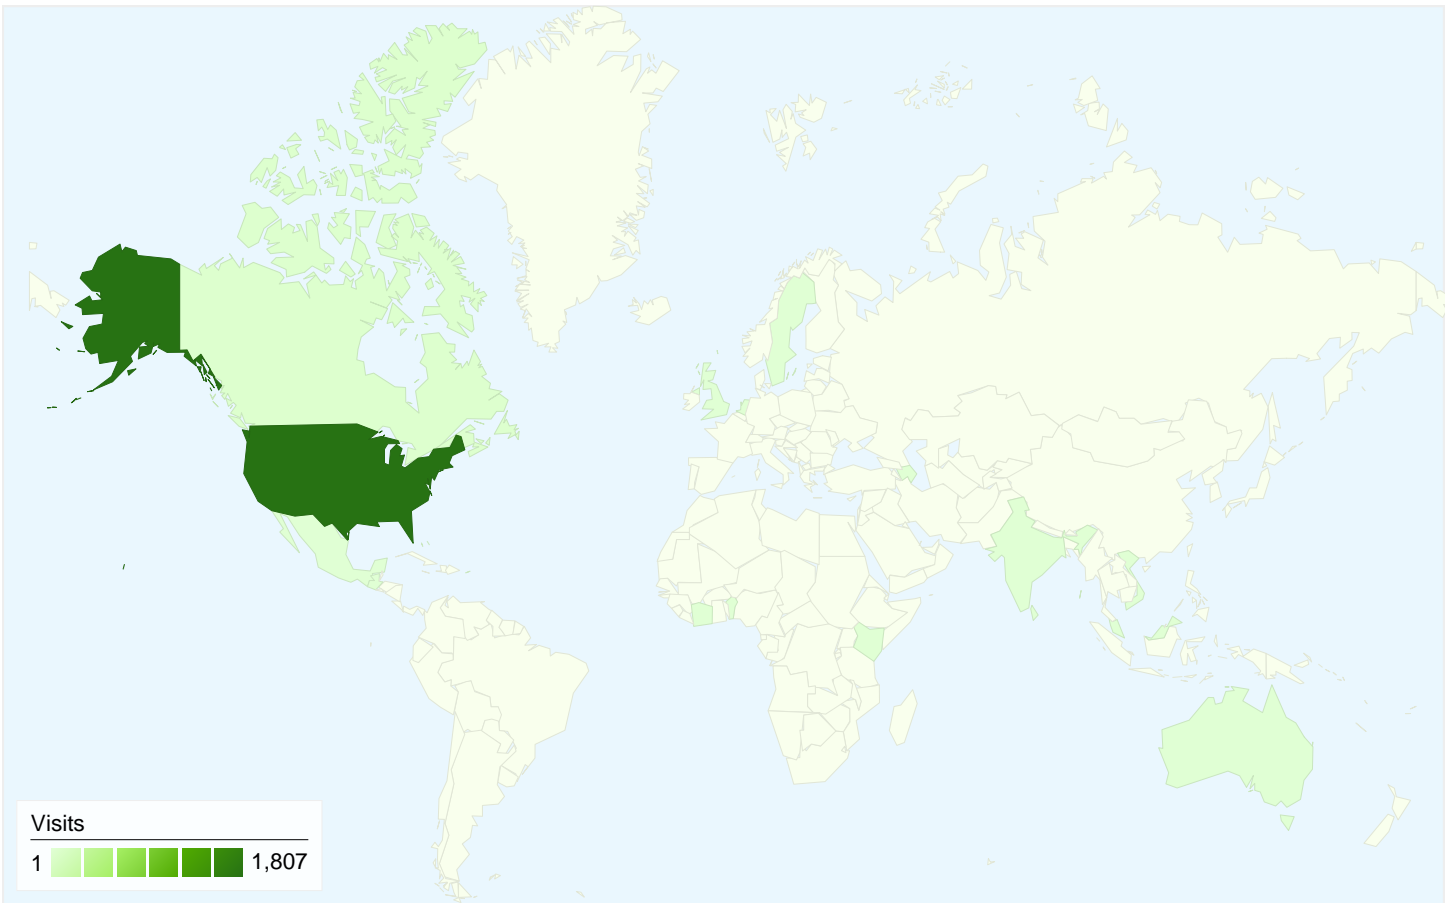

All traffic sources sent a total of 1,865 visits

-  14.80% Direct Traffic
-  12.71% Referring Sites
-  72.44% Search Engines

- Search Engines
1,351.00 (72.44%)
- Direct Traffic
276.00 (14.80%)
- Referring Sites
237.00 (12.71%)
- Other
1 (0.05%)

1,559 people visited this site

1,865 Visits

1,559 Absolute Unique Visitors

3,854 Pageviews

2.07 Average Pageviews

00:01:44 Time on Site

62.31% Bounce Rate

76.57% New Visits

1,865 visits came from 18 countries/territories

Site Usage						
Visits	Pages/Visit	Avg. Time on Site	% New Visits	Bounce Rate		
1,865 % of Site Total: 100.00%	2.07 Site Avg: 2.07 (0.00%)	00:01:44 Site Avg: 00:01:44 (0.00%)	76.51% Site Avg: 76.57% (-0.07%)	62.31% Site Avg: 62.31% (0.00%)		
Country/Territory	Visits	Pages/Visit	Avg. Time on Site	% New Visits	Bounce Rate	
United States	1,807	2.08	00:01:45	75.98%	62.15%	
Canada	34	1.41	00:00:54	100.00%	76.47%	
United Kingdom	6	2.33	00:02:22	50.00%	50.00%	
India	3	2.00	00:00:29	66.67%	33.33%	
Côte d'Ivoire	2	1.00	00:00:00	100.00%	100.00%	
Benin	1	1.00	00:00:00	100.00%	100.00%	
Sweden	1	1.00	00:00:00	100.00%	100.00%	
Netherlands	1	3.00	00:04:30	100.00%	0.00%	
Sri Lanka	1	2.00	00:01:59	100.00%	0.00%	