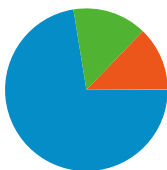

Site Usage

1,865 Visits

62.31% Bounce Rate

3,854 Pageviews

00:01:44 Avg. Time on Site

2.07 Pages/Visit

76.57% % New Visits

Visitors Overview

Visitors
1,559

Map Overlay

Traffic Sources Overview

- **Search Engines**
1,351.00 (72.44%)
- **Direct Traffic**
276.00 (14.80%)
- **Referring Sites**
237.00 (12.71%)
- **Other**
1 (0.05%)

Content Overview

1,865 visits came from 18 countries/territories

Site Usage						
Visits	Pages/Visit	Avg. Time on Site	% New Visits	Bounce Rate		
1,865 % of Site Total: 100.00%	2.07 Site Avg: 2.07 (0.00%)	00:01:44 Site Avg: 00:01:44 (0.00%)	76.51% Site Avg: 76.57% (-0.07%)	62.31% Site Avg: 62.31% (0.00%)		
Country/Territory	Visits	Pages/Visit	Avg. Time on Site	% New Visits	Bounce Rate	
United States	1,807	2.08	00:01:45	75.98%	62.15%	
Canada	34	1.41	00:00:54	100.00%	76.47%	
United Kingdom	6	2.33	00:02:22	50.00%	50.00%	
India	3	2.00	00:00:29	66.67%	33.33%	
Côte d'Ivoire	2	1.00	00:00:00	100.00%	100.00%	
Benin	1	1.00	00:00:00	100.00%	100.00%	
Sweden	1	1.00	00:00:00	100.00%	100.00%	
Netherlands	1	3.00	00:04:30	100.00%	0.00%	
Sri Lanka	1	2.00	00:01:59	100.00%	0.00%	