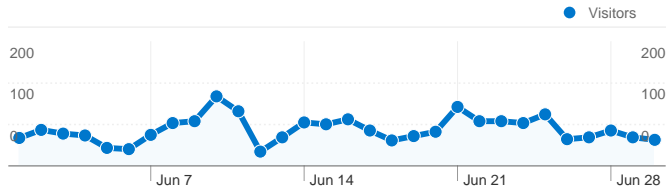

Visitors Overview