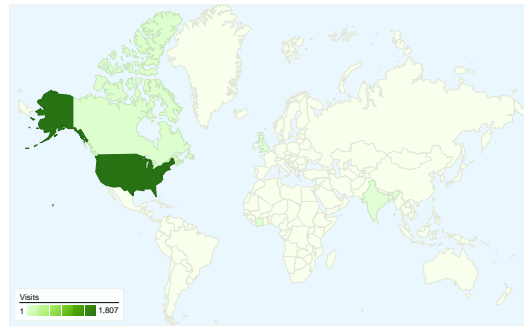

Visitors
1,559

Map Overlay

Traffic Sources Overview

- **Search Engines**
1,351.00 (72.44%)
- **Direct Traffic**
276.00 (14.80%)
- **Referring Sites**
237.00 (12.71%)
- **Other**
1 (0.05%)

Content Overview

1,559 people visited this site

1,865 Visits

1,559 Absolute Unique Visitors

3,854 Pageviews

2.07 Average Pageviews

00:01:44 Time on Site

62.31% Bounce Rate

76.57% New Visits

1,865 visits came from 18 countries/territories

Site Usage						
Visits	Pages/Visit	Avg. Time on Site	% New Visits	Bounce Rate		
1,865 % of Site Total: 100.00%	2.07 Site Avg: 2.07 (0.00%)	00:01:44 Site Avg: 00:01:44 (0.00%)	76.51% Site Avg: 76.57% (-0.07%)	62.31% Site Avg: 62.31% (0.00%)		
Country/Territory	Visits	Pages/Visit	Avg. Time on Site	% New Visits	Bounce Rate	
United States	1,807	2.08	00:01:45	75.98%	62.15%	
Canada	34	1.41	00:00:54	100.00%	76.47%	
United Kingdom	6	2.33	00:02:22	50.00%	50.00%	
India	3	2.00	00:00:29	66.67%	33.33%	
Côte d'Ivoire	2	1.00	00:00:00	100.00%	100.00%	
Benin	1	1.00	00:00:00	100.00%	100.00%	
Sweden	1	1.00	00:00:00	100.00%	100.00%	
Netherlands	1	3.00	00:04:30	100.00%	0.00%	
Sri Lanka	1	2.00	00:01:59	100.00%	0.00%	