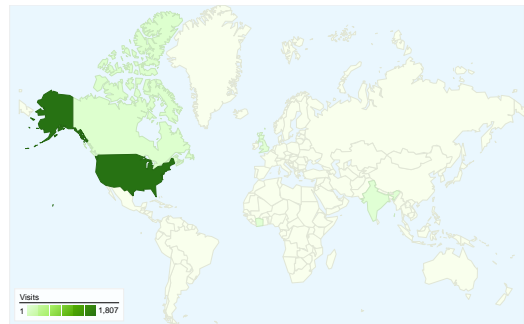

Site Usage

1,865 Visits

62.31% Bounce Rate

3,854 Pageviews

00:01:44 Avg. Time on Site

2.07 Pages/Visit

76.57% % New Visits

Visitors Overview

Visitors
1,559

Map Overlay

Traffic Sources Overview

- **Search Engines**
1,351.00 (72.44%)
- **Direct Traffic**
276.00 (14.80%)
- **Referring Sites**
237.00 (12.71%)
- **Other**
1 (0.05%)

Content Overview

1,865 visits came from 18 countries/territories

Site Usage						
Visits	Pages/Visit	Avg. Time on Site	% New Visits	Bounce Rate		
1,865 % of Site Total: 100.00%	2.07 Site Avg: 2.07 (0.00%)	00:01:44 Site Avg: 00:01:44 (0.00%)	76.51% Site Avg: 76.57% (-0.07%)	62.31% Site Avg: 62.31% (0.00%)		
Country/Territory	Visits	Pages/Visit	Avg. Time on Site	% New Visits	Bounce Rate	
United States	1,807	2.08	00:01:45	75.98%	62.15%	
Canada	34	1.41	00:00:54	100.00%	76.47%	
United Kingdom	6	2.33	00:02:22	50.00%	50.00%	
India	3	2.00	00:00:29	66.67%	33.33%	
Côte d'Ivoire	2	1.00	00:00:00	100.00%	100.00%	
Benin	1	1.00	00:00:00	100.00%	100.00%	
Sweden	1	1.00	00:00:00	100.00%	100.00%	
Netherlands	1	3.00	00:04:30	100.00%	0.00%	
Sri Lanka	1	2.00	00:01:59	100.00%	0.00%	