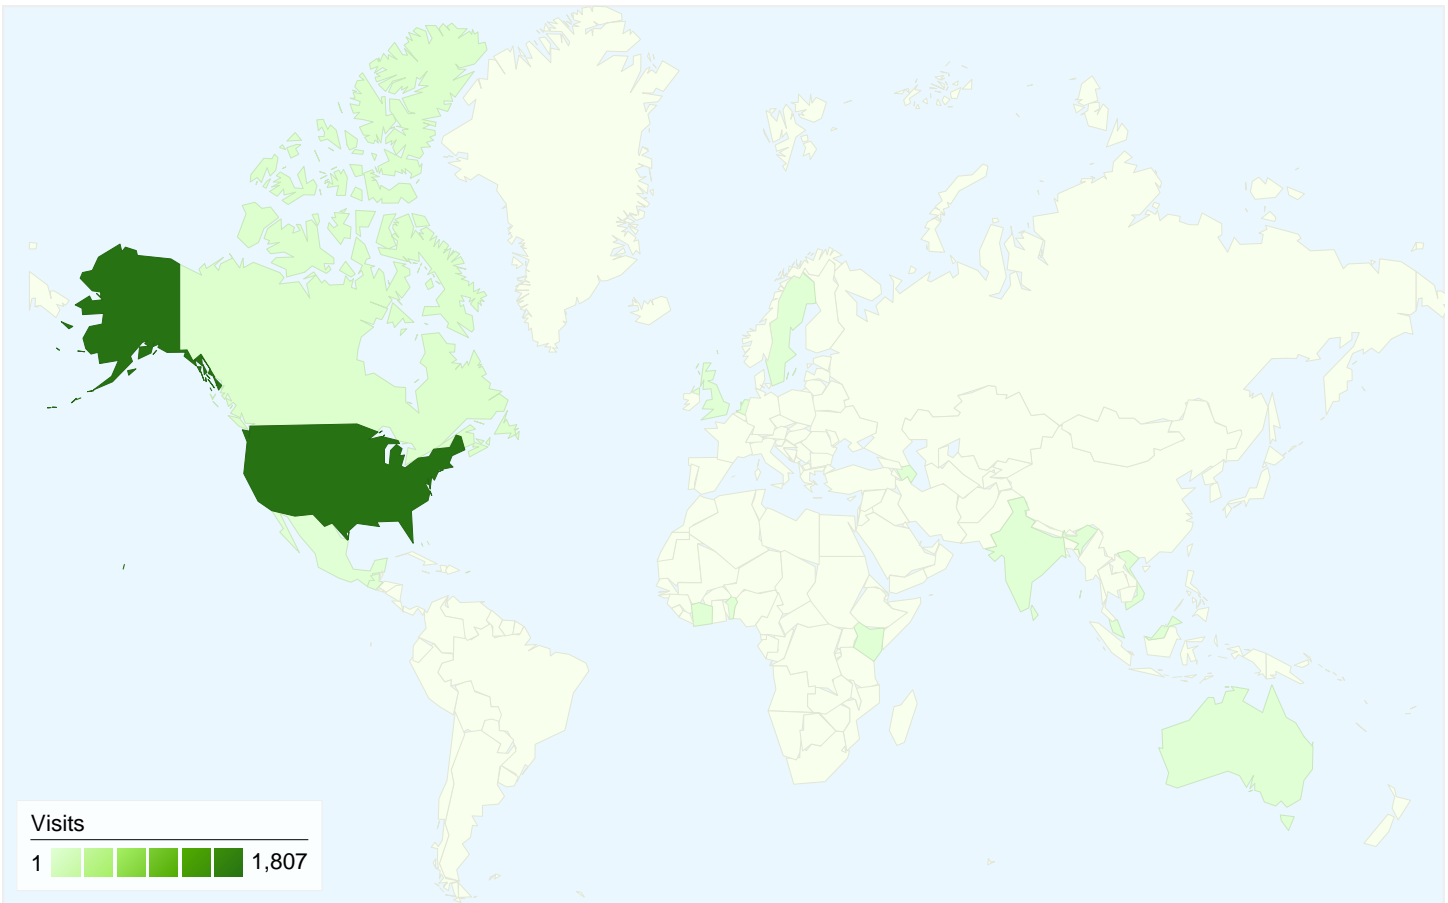

1,865 visits came from 18 countries/territories

Site Usage						
Visits	Pages/Visit	Avg. Time on Site	% New Visits	Bounce Rate		
1,865 % of Site Total: 100.00%	2.07 Site Avg: 2.07 (0.00%)	00:01:44 Site Avg: 00:01:44 (0.00%)	76.51% Site Avg: 76.57% (-0.07%)	62.31% Site Avg: 62.31% (0.00%)		
Country/Territory	Visits	Pages/Visit	Avg. Time on Site	% New Visits	Bounce Rate	
United States	1,807	2.08	00:01:45	75.98%	62.15%	
Canada	34	1.41	00:00:54	100.00%	76.47%	
United Kingdom	6	2.33	00:02:22	50.00%	50.00%	
India	3	2.00	00:00:29	66.67%	33.33%	
Côte d'Ivoire	2	1.00	00:00:00	100.00%	100.00%	
Benin	1	1.00	00:00:00	100.00%	100.00%	
Sweden	1	1.00	00:00:00	100.00%	100.00%	
Netherlands	1	3.00	00:04:30	100.00%	0.00%	
Sri Lanka	1	2.00	00:01:59	100.00%	0.00%	

Australia	1	2.00	00:00:13	100.00%	0.00%
					1 - 10 of 18

Pages on this site were viewed a total of 3,854 times

 **3,854** Pageviews

 **2,713** Unique Views

 **62.31%** Bounce Rate

Top Content

Pages	Pageviews	% Pageviews
/sports/facilities.htm	639	16.58%
/	569	14.76%
/sports/events.htm	512	13.28%
/sports/sports_contact.htm	490	12.71%
/events/	195	5.06%