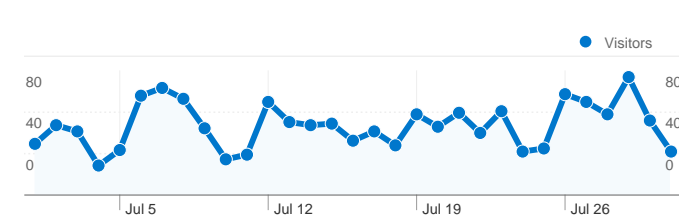

**Site Usage**

**1,456** Visits

**64.29%** Bounce Rate

**2,794** Pageviews

**00:01:13** Avg. Time on Site

**1.92** Pages/Visit

**77.54%** % New Visits

**Visitors Overview**

## Visitors Overview

**Visitors**  
**1,256**

**1,256 people visited this site**

**1,456** Visits

**1,256** Absolute Unique Visitors

**2,794** Pageviews

**1.92** Average Pageviews

**00:01:13** Time on Site

**64.29%** Bounce Rate

**77.54%** New Visits

Pages on this site were viewed a total of **2,794** times

**2,794** Pageviews

**2,055** Unique Views

**64.29%** Bounce Rate