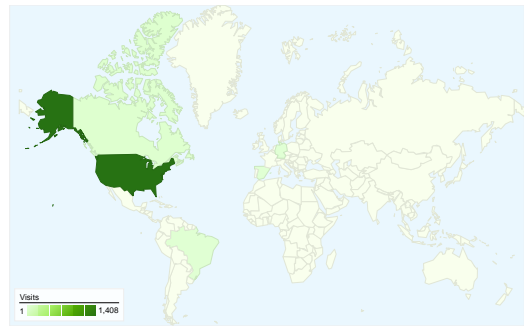

**Site Usage**

**1,456** Visits

**64.29%** Bounce Rate

**2,794** Pageviews

**00:01:13** Avg. Time on Site

**1.92** Pages/Visit

**77.54%** % New Visits

**Visitors Overview**

**Visitors**  
**1,256**

**Map Overlay**

**Traffic Sources Overview**

- **Search Engines**  
1,135.00 (77.95%)
- **Referring Sites**  
219.00 (15.04%)
- **Direct Traffic**  
102.00 (7.01%)

**Content Overview**