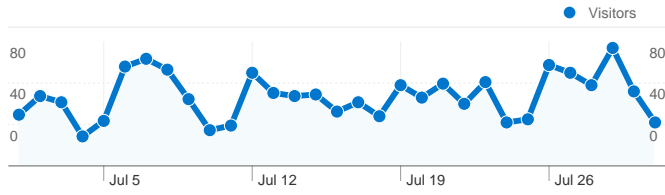

**Site Usage**

**1,456** Visits

**64.29%** Bounce Rate

**2,794** Pageviews

**00:01:13** Avg. Time on Site

**1.92** Pages/Visit

**77.54%** % New Visits

**Visitors Overview**

**Visitors**  
**1,256**

**Map Overlay**

**Traffic Sources Overview**

- **Search Engines**  
1,135.00 (77.95%)
- **Referring Sites**  
219.00 (15.04%)
- **Direct Traffic**  
102.00 (7.01%)

**Content Overview**

## Visitors Overview

**Visitors**  
**1,256**

Pages on this site were viewed a total of **2,794** times

**2,794** Pageviews

**2,055** Unique Views

**64.29%** Bounce Rate