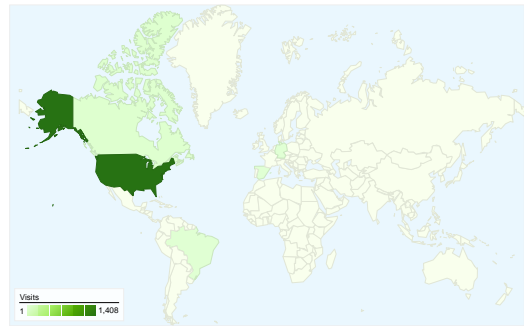

Map Overlay