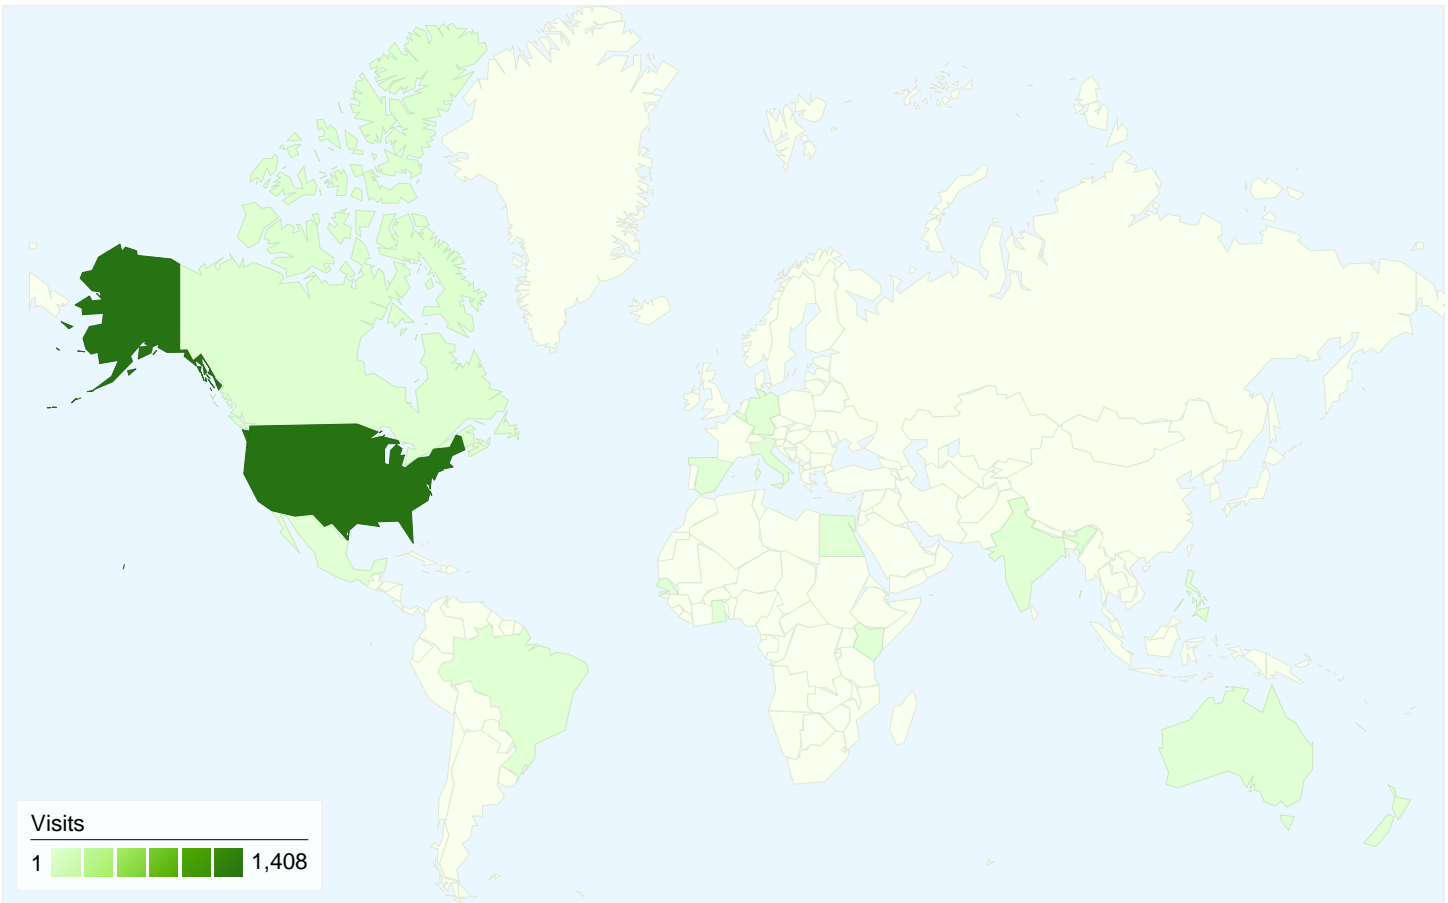

1,456 visits came from 17 countries/territories

Site Usage						
Visits	Pages/Visit	Avg. Time on Site	% New Visits	Bounce Rate		
1,456 % of Site Total: 100.00%	1.92 Site Avg: 1.92 (0.00%)	00:01:13 Site Avg: 00:01:13 (0.00%)	77.54% Site Avg: 77.54% (0.00%)	64.29% Site Avg: 64.29% (0.00%)		
Country/Territory	Visits	Pages/Visit	Avg. Time on Site	% New Visits	Bounce Rate	
United States	1,408	1.94	00:01:15	77.49%	63.71%	
Canada	23	1.35	00:00:23	91.30%	86.96%	
Brazil	6	1.67	> 00:00:00	16.67%	50.00%	
Germany	4	1.25	00:00:02	75.00%	75.00%	
Spain	2	1.00	00:00:00	50.00%	100.00%	
India	2	1.00	00:00:00	100.00%	100.00%	
Australia	1	1.00	00:00:00	100.00%	100.00%	
Egypt	1	1.00	00:00:00	100.00%	100.00%	
Ghana	1	1.00	00:00:00	100.00%	100.00%