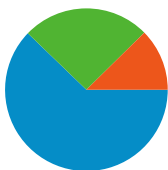

Site Usage

1,114 Visits

62.30% Bounce Rate

2,136 Pageviews

00:01:17 Avg. Time on Site

1.92 Pages/Visit

80.16% % New Visits

Visitors Overview

Visitors
971

Map Overlay

Traffic Sources Overview

- **Search Engines**
693.00 (62.21%)
- **Referring Sites**
283.00 (25.40%)
- **Direct Traffic**
138.00 (12.39%)

Content Overview

Pages	Pageviews	% Pageviews
/	570	26.69%
/events/	162	7.58%
/sports/events.htm	98	4.59%
/2011/01/wanted-a-place-to-	76	3.56%
/2010/12/youth-sports-fair/	69	3.23%

1,114 visits came from 27 countries/territories

Site Usage						
Visits	Pages/Visit	Avg. Time on Site	% New Visits	Bounce Rate		
1,114 % of Site Total: 100.00%	1.92 Site Avg: 1.92 (0.00%)	00:01:17 Site Avg: 00:01:17 (0.00%)	80.16% Site Avg: 80.16% (0.00%)	62.30% Site Avg: 62.30% (0.00%)		
Country/Territory	Visits	Pages/Visit	Avg. Time on Site	% New Visits	Bounce Rate	
United States	1,064	1.95	00:01:19	79.42%	61.37%	
Canada	13	1.08	00:00:28	100.00%	92.31%	
Russia	4	1.00	00:00:00	100.00%	100.00%	
Mexico	3	1.33	00:00:12	100.00%	66.67%	
Philippines	2	1.00	00:00:00	100.00%	100.00%	
Brazil	2	2.00	00:01:31	50.00%	0.00%	
Germany	2	1.00	00:00:00	100.00%	100.00%	
Pakistan	2	1.00	00:00:00	100.00%	100.00%	
France	2	1.00	00:00:00	100.00%	100.00%	

1,114 visits came from 27 countries/territories

Site Usage

Country/Territory	Visits	Pages/Visit	Avg. Time on Site	% New Visits	Bounce Rate
United States	1,064	1.95	00:01:19	79.42%	61.37%
Canada	13	1.08	00:00:28	100.00%	92.31%
Russia	4	1.00	00:00:00	100.00%	100.00%
Mexico	3	1.33	00:00:12	100.00%	66.67%
Philippines	2	1.00	00:00:00	100.00%	100.00%
Brazil	2	2.00	00:01:31	50.00%	0.00%
Germany	2	1.00	00:00:00	100.00%	100.00%
Pakistan	2	1.00	00:00:00	100.00%	100.00%
France	2	1.00	00:00:00	100.00%	100.00%