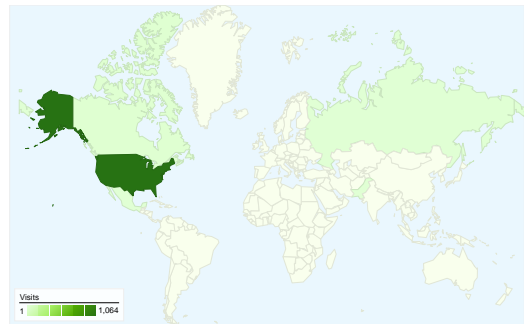

Map Overlay

Traffic Sources Overview

- **Search Engines**
  693.00 (62.21%)
- **Referring Sites**
  283.00 (25.40%)
- **Direct Traffic**
  138.00 (12.39%)

Content Overview

Pages	Pageviews	% Pageviews
/	570	26.69%
/events/	162	7.58%
/sports/events.htm	98	4.59%
/2011/01/wanted-a-place-to-	76	3.56%
/2010/12/youth-sports-fair/	69	3.23%