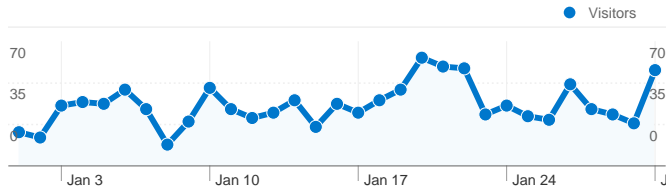

Site Usage

1,114 Visits

62.30% Bounce Rate

2,136 Pageviews

00:01:17 Avg. Time on Site

1.92 Pages/Visit

80.16% % New Visits

Visitors Overview

Visitors
971

Map Overlay

Traffic Sources Overview

- **Search Engines**
693.00 (62.21%)
- **Referring Sites**
283.00 (25.40%)
- **Direct Traffic**
138.00 (12.39%)

Content Overview

Pages	Pageviews	% Pageviews
/	570	26.69%
/events/	162	7.58%
/sports/events.htm	98	4.59%
/2011/01/wanted-a-place-to-	76	3.56%
/2010/12/youth-sports-fair/	69	3.23%

Visitors Overview

Visitors
971

Map Overlay

971 people visited this site

1,114 Visits

971 Absolute Unique Visitors

2,136 Pageviews

1.92 Average Pageviews

1,114 visits came from 27 countries/territories

Site Usage

Country/Territory	Visits	Pages/Visit	Avg. Time on Site	% New Visits	Bounce Rate
United States	1,064	1.95	00:01:19	79.42%	61.37%
Canada	13	1.08	00:00:28	100.00%	92.31%
Russia	4	1.00	00:00:00	100.00%	100.00%
Mexico	3	1.33	00:00:12	100.00%	66.67%
Philippines	2	1.00	00:00:00	100.00%	100.00%
Brazil	2	2.00	00:01:31	50.00%	0.00%
Germany	2	1.00	00:00:00	100.00%	100.00%
Pakistan	2	1.00	00:00:00	100.00%	100.00%
France	2	1.00	00:00:00	100.00%	100.00%