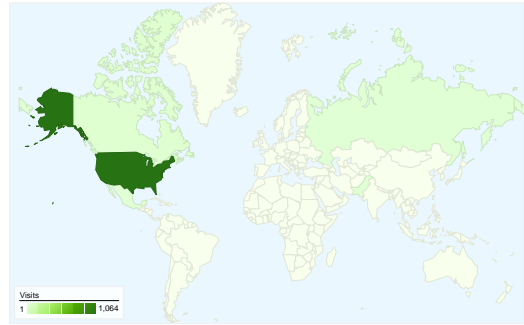

Visitors
971

Map Overlay

Traffic Sources Overview

- **Search Engines**
693.00 (62.21%)
- **Referring Sites**
283.00 (25.40%)
- **Direct Traffic**
138.00 (12.39%)

Content Overview

Pages	Pageviews	% Pageviews
/	570	26.69%
/events/	162	7.58%
/sports/events.htm	98	4.59%
/2011/01/wanted-a-place-to-	76	3.56%
/2010/12/youth-sports-fair/	69	3.23%

Visitors Overview

Visitors
971

Map Overlay

971 people visited this site

1,114 Visits

971 Absolute Unique Visitors

2,136 Pageviews

1.92 Average Pageviews

1,114 visits came from 27 countries/territories

Site Usage						
Visits	Pages/Visit	Avg. Time on Site	% New Visits	Bounce Rate		
1,114 % of Site Total: 100.00%	1.92 Site Avg: 1.92 (0.00%)	00:01:17 Site Avg: 00:01:17 (0.00%)	80.16% Site Avg: 80.16% (0.00%)	62.30% Site Avg: 62.30% (0.00%)		
Country/Territory	Visits	Pages/Visit	Avg. Time on Site	% New Visits	Bounce Rate	
United States	1,064	1.95	00:01:19	79.42%	61.37%	
Canada	13	1.08	00:00:28	100.00%	92.31%	
Russia	4	1.00	00:00:00	100.00%	100.00%	
Mexico	3	1.33	00:00:12	100.00%	66.67%	
Philippines	2	1.00	00:00:00	100.00%	100.00%	
Brazil	2	2.00	00:01:31	50.00%	0.00%	
Germany	2	1.00	00:00:00	100.00%	100.00%	
Pakistan	2	1.00	00:00:00	100.00%	100.00%	
France	2	1.00	00:00:00	100.00%	100.00%	

1,114 visits came from 27 countries/territories

Site Usage

Country/Territory	Visits	Pages/Visit	Avg. Time on Site	% New Visits	Bounce Rate
United States	1,064	1.95	00:01:19	79.42%	61.37%
Canada	13	1.08	00:00:28	100.00%	92.31%
Russia	4	1.00	00:00:00	100.00%	100.00%
Mexico	3	1.33	00:00:12	100.00%	66.67%
Philippines	2	1.00	00:00:00	100.00%	100.00%
Brazil	2	2.00	00:01:31	50.00%	0.00%
Germany	2	1.00	00:00:00	100.00%	100.00%
Pakistan	2	1.00	00:00:00	100.00%	100.00%
France	2	1.00	00:00:00	100.00%	100.00%