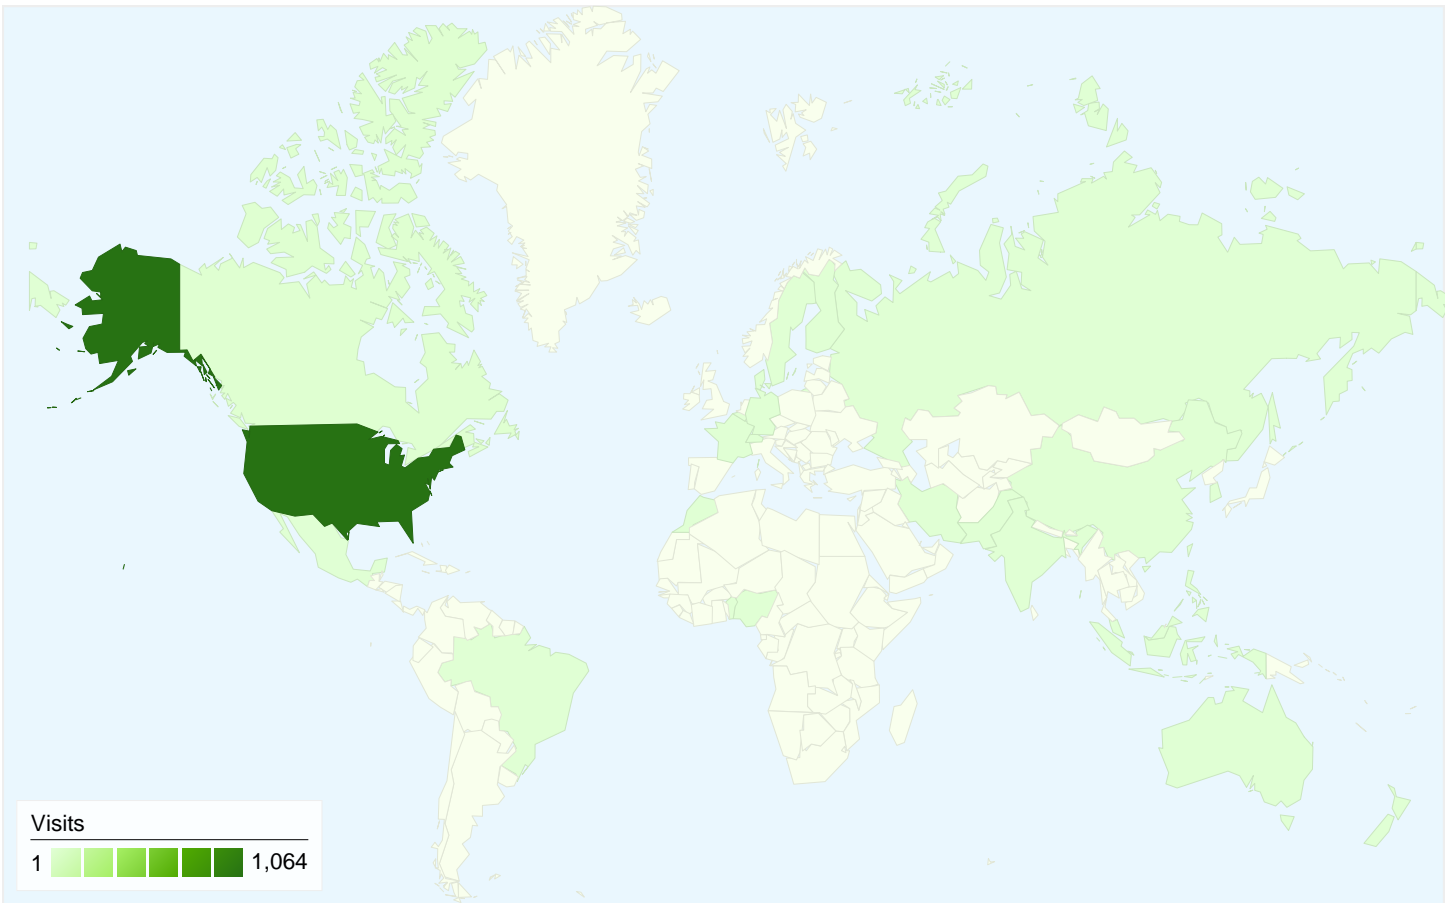

Visitors Overview

Visitors
971

Map Overlay

971 people visited this site

1,114 Visits

971 Absolute Unique Visitors

2,136 Pageviews

1.92 Average Pageviews

971 people visited this site

1,114 Visits

971 Absolute Unique Visitors

2,136 Pageviews

1.92 Average Pageviews

00:01:17 Time on Site

62.30% Bounce Rate

80.16% New Visits

1,114 visits came from 27 countries/territories

Site Usage						
Visits	Pages/Visit	Avg. Time on Site	% New Visits	Bounce Rate		
1,114 % of Site Total: 100.00%	1.92 Site Avg: 1.92 (0.00%)	00:01:17 Site Avg: 00:01:17 (0.00%)	80.16% Site Avg: 80.16% (0.00%)	62.30% Site Avg: 62.30% (0.00%)		
Country/Territory	Visits	Pages/Visit	Avg. Time on Site	% New Visits	Bounce Rate	
United States	1,064	1.95	00:01:19	79.42%	61.37%	
Canada	13	1.08	00:00:28	100.00%	92.31%	
Russia	4	1.00	00:00:00	100.00%	100.00%	
Mexico	3	1.33	00:00:12	100.00%	66.67%	
Philippines	2	1.00	00:00:00	100.00%	100.00%	
Brazil	2	2.00	00:01:31	50.00%	0.00%	
Germany	2	1.00	00:00:00	100.00%	100.00%	
Pakistan	2	1.00	00:00:00	100.00%	100.00%	
France	2	1.00	00:00:00	100.00%	100.00%	

1,114 visits came from 27 countries/territories

Site Usage

Country/Territory	Visits	Pages/Visit	Avg. Time on Site	% New Visits	Bounce Rate
United States	1,064	1.95	00:01:19	79.42%	61.37%
Canada	13	1.08	00:00:28	100.00%	92.31%
Russia	4	1.00	00:00:00	100.00%	100.00%
Mexico	3	1.33	00:00:12	100.00%	66.67%
Philippines	2	1.00	00:00:00	100.00%	100.00%
Brazil	2	2.00	00:01:31	50.00%	0.00%
Germany	2	1.00	00:00:00	100.00%	100.00%
Pakistan	2	1.00	00:00:00	100.00%	100.00%
France	2	1.00	00:00:00	100.00%	100.00%