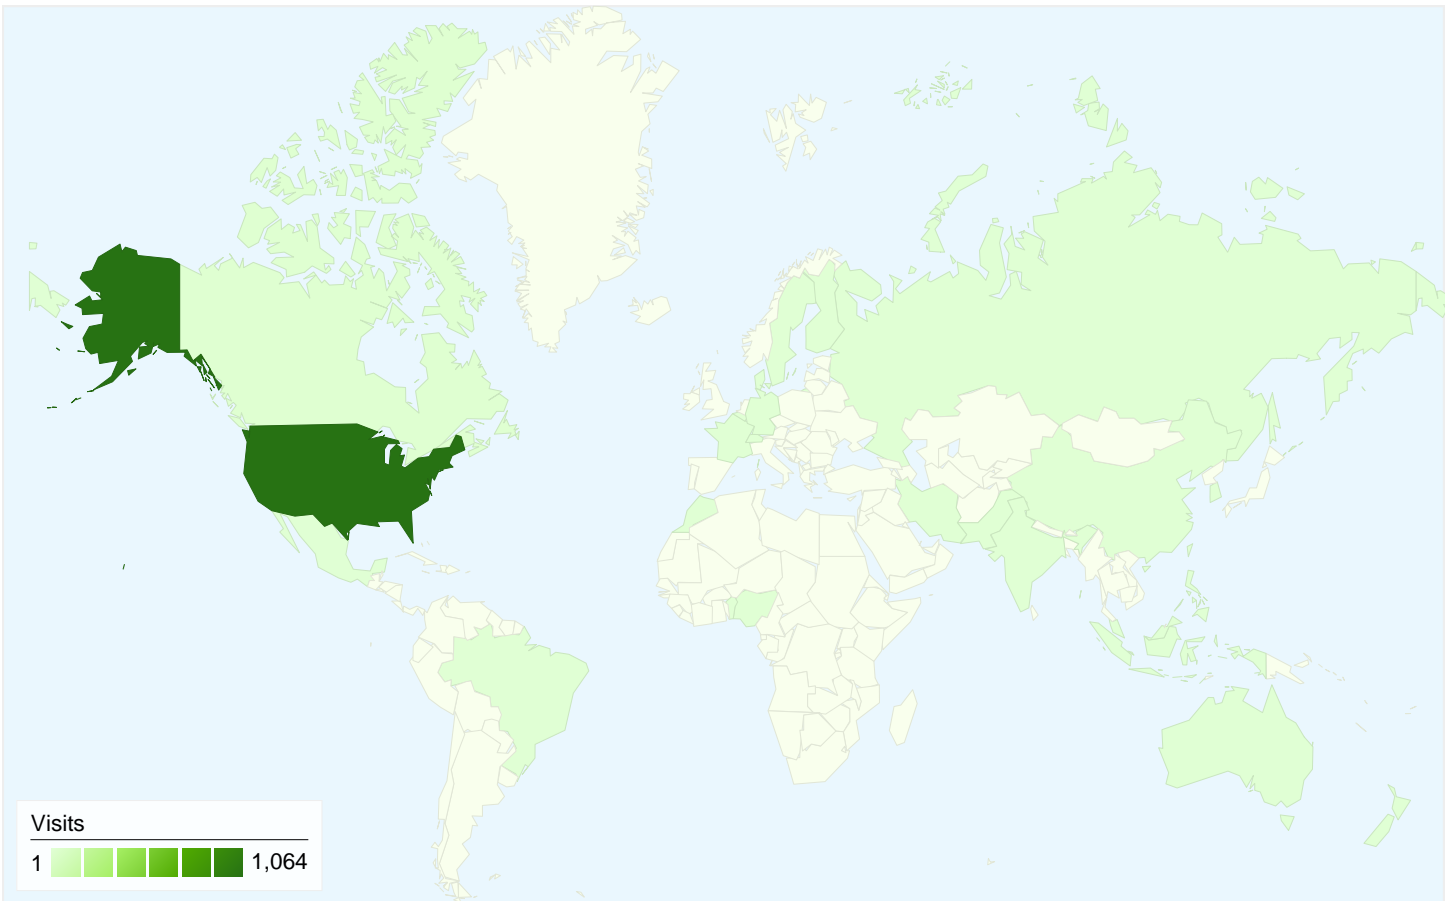

Visitors Overview

Visitors
971

Map Overlay

971 people visited this site

1,114 Visits

971 Absolute Unique Visitors

2,136 Pageviews

1.92 Average Pageviews

1,114 visits came from 27 countries/territories

Site Usage						
Visits	Pages/Visit	Avg. Time on Site	% New Visits	Bounce Rate		
1,114 % of Site Total: 100.00%	1.92 Site Avg: 1.92 (0.00%)	00:01:17 Site Avg: 00:01:17 (0.00%)	80.16% Site Avg: 80.16% (0.00%)	62.30% Site Avg: 62.30% (0.00%)		
Country/Territory	Visits	Pages/Visit	Avg. Time on Site	% New Visits	Bounce Rate	
United States	1,064	1.95	00:01:19	79.42%	61.37%	
Canada	13	1.08	00:00:28	100.00%	92.31%	
Russia	4	1.00	00:00:00	100.00%	100.00%	
Mexico	3	1.33	00:00:12	100.00%	66.67%	
Philippines	2	1.00	00:00:00	100.00%	100.00%	
Brazil	2	2.00	00:01:31	50.00%	0.00%	
Germany	2	1.00	00:00:00	100.00%	100.00%	
Pakistan	2	1.00	00:00:00	100.00%	100.00%	
France	2	1.00	00:00:00	100.00%	100.00%	

Malaysia	2	1.00	00:00:00	100.00%	100.00%
					1 - 10 of 27

Pages on this site were viewed a total of 2,136 times

2,136 Pageviews

1,691 Unique Views

62.30% Bounce Rate

Top Content

Pages	Pageviews	% Pageviews
/	570	26.69%
/events/	162	7.58%
/sports/events.htm	98	4.59%
/2011/01/wanted-a-place-to-play-roller-derby/	76	3.56%
/2010/12/youth-sports-fair/	69	3.23%

1,114 visits came from 27 countries/territories

Site Usage

Country/Territory	Visits	Pages/Visit	Avg. Time on Site	% New Visits	Bounce Rate
United States	1,064	1.95	00:01:19	79.42%	61.37%
Canada	13	1.08	00:00:28	100.00%	92.31%
Russia	4	1.00	00:00:00	100.00%	100.00%
Mexico	3	1.33	00:00:12	100.00%	66.67%
Philippines	2	1.00	00:00:00	100.00%	100.00%
Brazil	2	2.00	00:01:31	50.00%	0.00%
Germany	2	1.00	00:00:00	100.00%	100.00%
Pakistan	2	1.00	00:00:00	100.00%	100.00%
France	2	1.00	00:00:00	100.00%	100.00%