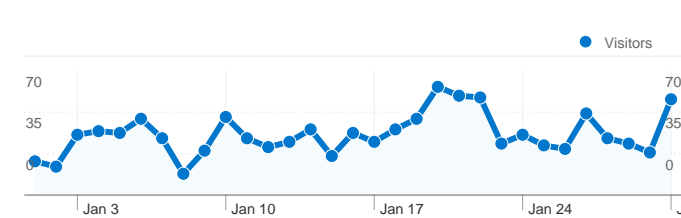

Site Usage

1,114 Visits

62.30% Bounce Rate

2,136 Pageviews

00:01:17 Avg. Time on Site

1.92 Pages/Visit

80.16% % New Visits

Visitors Overview

Visitors Overview

Visitors
971

Map Overlay

971 people visited this site

1,114 Visits

971 Absolute Unique Visitors

2,136 Pageviews

1.92 Average Pageviews

971 people visited this site

1,114 Visits

971 Absolute Unique Visitors

2,136 Pageviews

1.92 Average Pageviews

00:01:17 Time on Site

62.30% Bounce Rate

80.16% New Visits

1,114 visits came from 27 countries/territories

Site Usage

Country/Territory	Visits	Pages/Visit	Avg. Time on Site	% New Visits	Bounce Rate
United States	1,064	1.95	00:01:19	79.42%	61.37%
Canada	13	1.08	00:00:28	100.00%	92.31%
Russia	4	1.00	00:00:00	100.00%	100.00%
Mexico	3	1.33	00:00:12	100.00%	66.67%
Philippines	2	1.00	00:00:00	100.00%	100.00%
Brazil	2	2.00	00:01:31	50.00%	0.00%
Germany	2	1.00	00:00:00	100.00%	100.00%
Pakistan	2	1.00	00:00:00	100.00%	100.00%
France	2	1.00	00:00:00	100.00%	100.00%