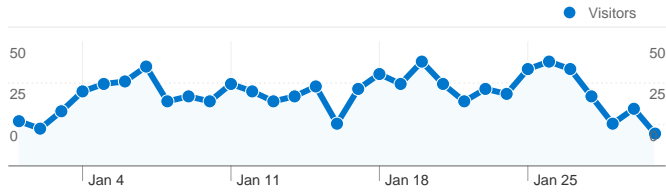

Visitors Overview