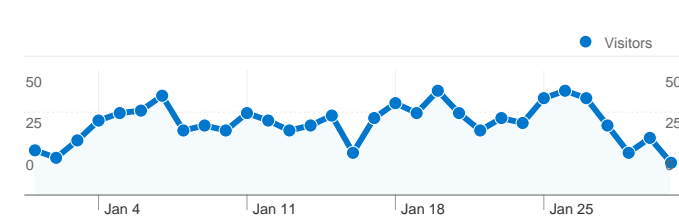

**Site Usage**

**933** Visits

**69.13%** Bounce Rate

**1,582** Pageviews

**00:01:09** Avg. Time on Site

**1.70** Pages/Visit

**73.74%** % New Visits

**Visitors Overview**

## 794 people visited this site

**933** Visits

**794** Absolute Unique Visitors

**1,582** Pageviews

**1.70** Average Pageviews

**00:01:09** Time on Site

**69.13%** Bounce Rate

**73.74%** New Visits

**933 visits came from 19 countries/territories**

Site Usage						
Visits	Pages/Visit	Avg. Time on Site	% New Visits	Bounce Rate		
<b>933</b> % of Site Total: 100.00%	<b>1.70</b> Site Avg: 1.70 (0.00%)	<b>00:01:09</b> Site Avg: 00:01:09 (0.00%)	<b>73.85%</b> Site Avg: 73.74% (0.15%)	<b>69.13%</b> Site Avg: 69.13% (0.00%)		
Country/Territory	Visits	Pages/Visit	Avg. Time on Site	% New Visits	Bounce Rate	
United States	<b>887</b>	1.70	00:01:12	74.07%	68.88%	
Canada	<b>26</b>	1.31	00:00:13	53.85%	73.08%	
India	<b>3</b>	1.00	00:00:00	100.00%	100.00%	
Nigeria	<b>2</b>	1.00	00:00:00	100.00%	100.00%	
Spain	<b>1</b>	3.00	00:00:00	0.00%	0.00%	
Malaysia	<b>1</b>	1.00	00:00:00	100.00%	100.00%	
Sweden	<b>1</b>	5.00	00:01:05	100.00%	0.00%	
Australia	<b>1</b>	1.00	00:00:00	100.00%	100.00%	
Burkina Faso	<b>1</b>	1.00	00:00:00	0.00%	100.00%	

Site Usage

Country/Territory	Visits	Pages/Visit	Avg. Time on Site	% New Visits	Bounce Rate
United States	887	1.70	00:01:12	74.07%	68.88%
Canada	26	1.31	00:00:13	53.85%	73.08%
India	3	1.00	00:00:00	100.00%	100.00%
Nigeria	2	1.00	00:00:00	100.00%	100.00%
Spain	1	3.00	00:00:00	0.00%	0.00%
Malaysia	1	1.00	00:00:00	100.00%	100.00%
Sweden	1	5.00	00:01:05	100.00%	0.00%
Australia	1	1.00	00:00:00	100.00%	100.00%
Burkina Faso	1	1.00	00:00:00	0.00%	100.00%