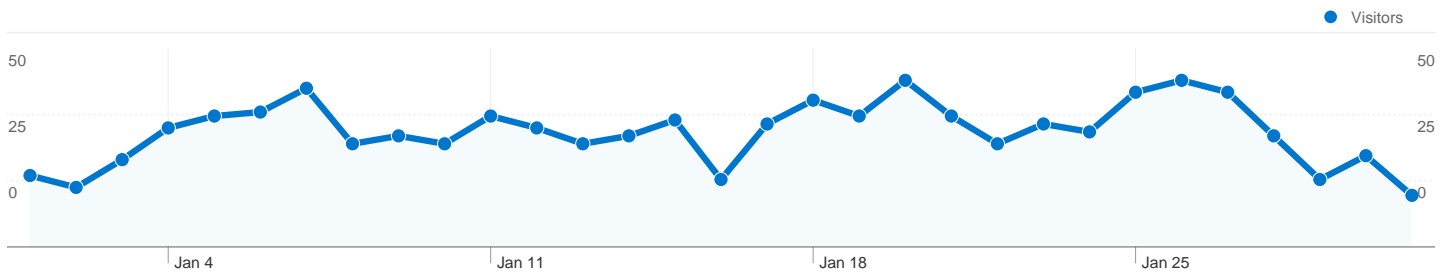

**Site Usage**

**933** Visits

**69.13%** Bounce Rate

**1,582** Pageviews

**00:01:09** Avg. Time on Site

**1.70** Pages/Visit

**73.74%** % New Visits

**Visitors Overview**

## Visitors Overview

Visitors  
**794**

## Map Overlay

**794 people visited this site**

**933 Visits**

**794 Absolute Unique Visitors**

**1,582 Pageviews**

**1.70 Average Pageviews**

**00:01:09 Time on Site**

**69.13% Bounce Rate**

Site Usage

Country/Territory	Visits	Pages/Visit	Avg. Time on Site	% New Visits	Bounce Rate
United States	887	1.70	00:01:12	74.07%	68.88%
Canada	26	1.31	00:00:13	53.85%	73.08%
India	3	1.00	00:00:00	100.00%	100.00%
Nigeria	2	1.00	00:00:00	100.00%	100.00%
Spain	1	3.00	00:00:00	0.00%	0.00%
Malaysia	1	1.00	00:00:00	100.00%	100.00%
Sweden	1	5.00	00:01:05	100.00%	0.00%
Australia	1	1.00	00:00:00	100.00%	100.00%
Burkina Faso	1	1.00	00:00:00	0.00%	100.00%