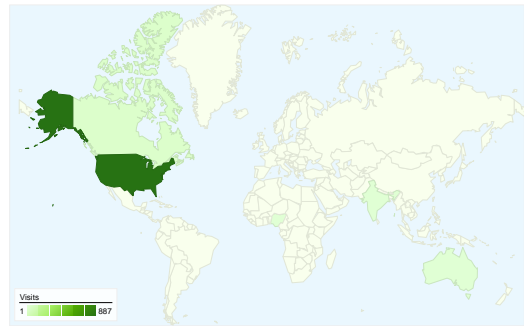

Map Overlay