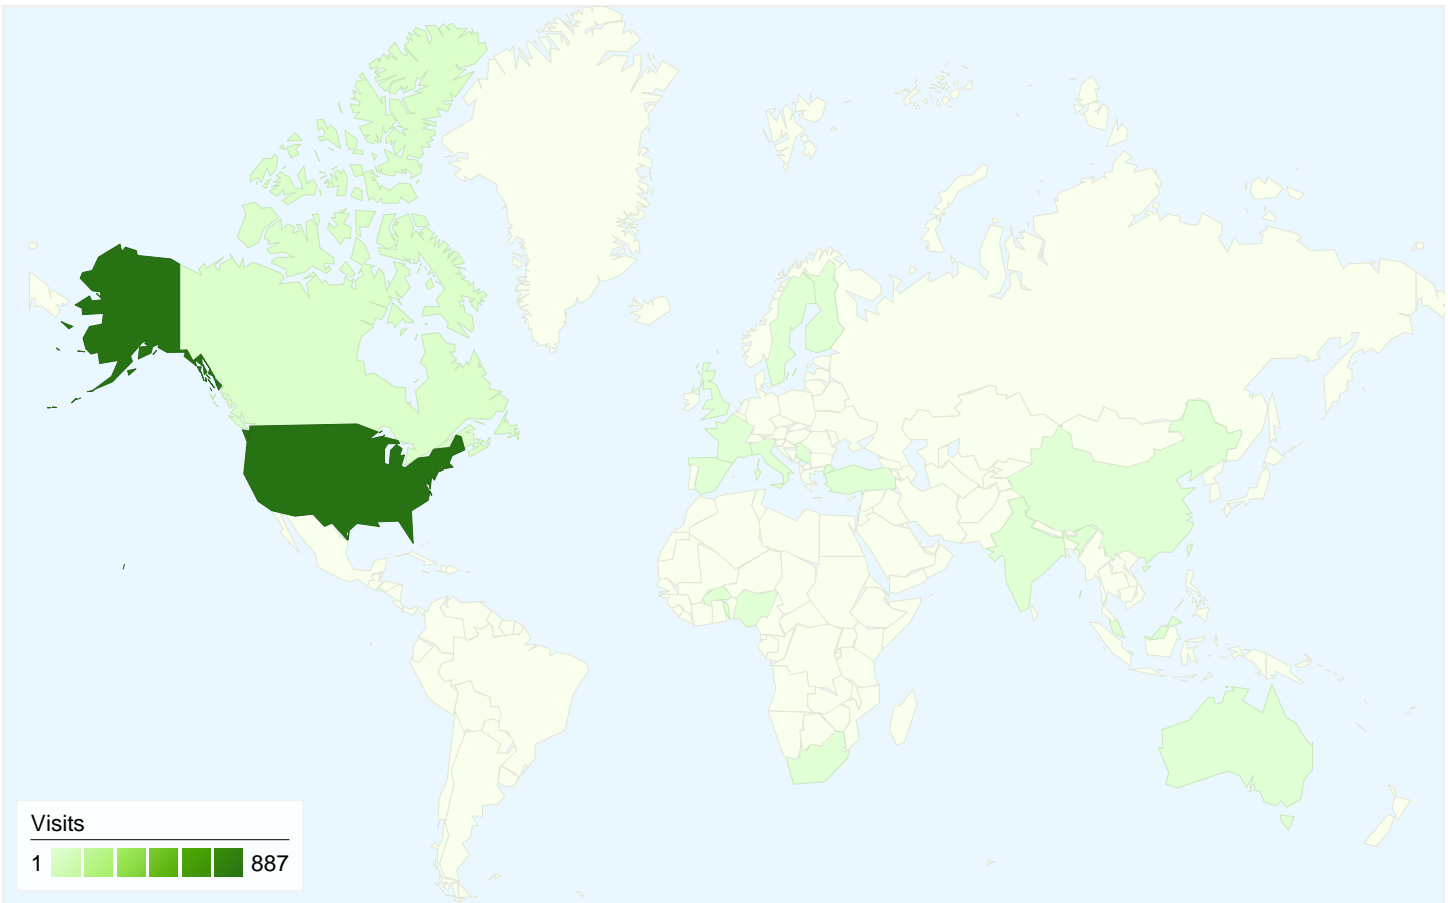

**933 visits came from 19 countries/territories**

Site Usage						
Visits	Pages/Visit	Avg. Time on Site	% New Visits	Bounce Rate		
<b>933</b> % of Site Total: 100.00%	<b>1.70</b> Site Avg: 1.70 (0.00%)	<b>00:01:09</b> Site Avg: 00:01:09 (0.00%)	<b>73.85%</b> Site Avg: 73.74% (0.15%)	<b>69.13%</b> Site Avg: 69.13% (0.00%)		
Country/Territory	Visits	Pages/Visit	Avg. Time on Site	% New Visits	Bounce Rate	
United States	<b>887</b>	1.70	00:01:12	74.07%	68.88%	
Canada	<b>26</b>	1.31	00:00:13	53.85%	73.08%	
India	<b>3</b>	1.00	00:00:00	100.00%	100.00%	
Nigeria	<b>2</b>	1.00	00:00:00	100.00%	100.00%	
Spain	<b>1</b>	3.00	00:00:00	0.00%	0.00%	
Malaysia	<b>1</b>	1.00	00:00:00	100.00%	100.00%	
Sweden	<b>1</b>	5.00	00:01:05	100.00%	0.00%	
Australia	<b>1</b>	1.00	00:00:00	100.00%	100.00%	
Burkina Faso	<b>1</b>	1.00	00:00:00	0.00%	100.00%	

Turkey	1	1.00	00:00:00	100.00%	100.00%
					1 - 10 of 19

**Pages on this site were viewed a total of 1,582 times**

 **1,582 Pageviews**

 **1,235 Unique Views**

 **69.13% Bounce Rate**

## Top Content

Pages	Pageviews	% Pageviews
/sports/events.htm	503	31.80%
/sports/sports_contact.htm	373	23.58%
/sports/facilities.htm	224	14.16%
/sports/contact.htm	110	6.95%
/sports/	90	5.69%

**933 visits came from 19 countries/territories**

Site Usage

Country/Territory	Visits	Pages/Visit	Avg. Time on Site	% New Visits	Bounce Rate
United States	887	1.70	00:01:12	74.07%	68.88%
Canada	26	1.31	00:00:13	53.85%	73.08%
India	3	1.00	00:00:00	100.00%	100.00%
Nigeria	2	1.00	00:00:00	100.00%	100.00%
Spain	1	3.00	00:00:00	0.00%	0.00%
Malaysia	1	1.00	00:00:00	100.00%	100.00%
Sweden	1	5.00	00:01:05	100.00%	0.00%
Australia	1	1.00	00:00:00	100.00%	100.00%
Burkina Faso	1	1.00	00:00:00	0.00%	100.00%