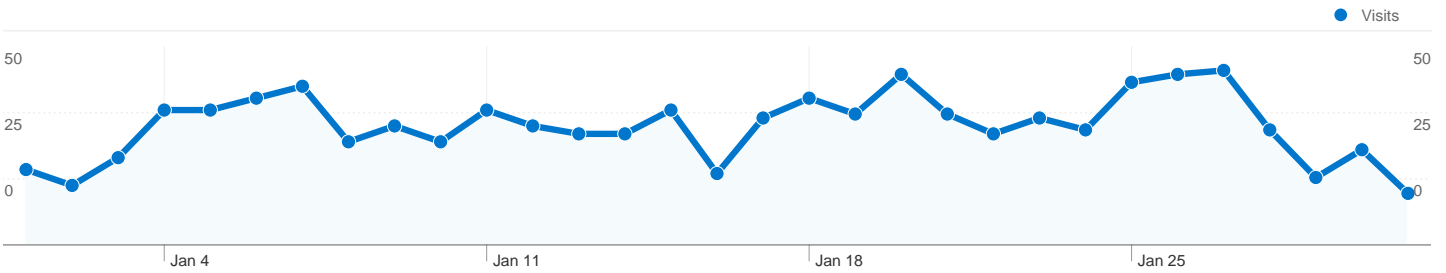

All traffic sources sent a total of 933 visits

- 6.22% Direct Traffic
- 15.54% Referring Sites
- 78.24% Search Engines

- Search Engines
  730.00 (78.24%)
- Referring Sites
  145.00 (15.54%)
- Direct Traffic
  58.00 (6.22%)

Top Traffic Sources

Sources	Visits	% visits	Keywords	Visits	% visits
google (organic)	574	61.52%	wenatchee duathlon	21	2.88%
bing (organic)	93	9.97%	wenatchee aau basketball	20	2.74%
(direct) ((none))	58	6.22%	wenatchee sports council	15	2.05%
yahoo (organic)	37	3.97%	wenatchee valley sports	14	1.92%
wenatcheevalleysports.com	34	3.64%	coaches of inspiration	13	1.78%