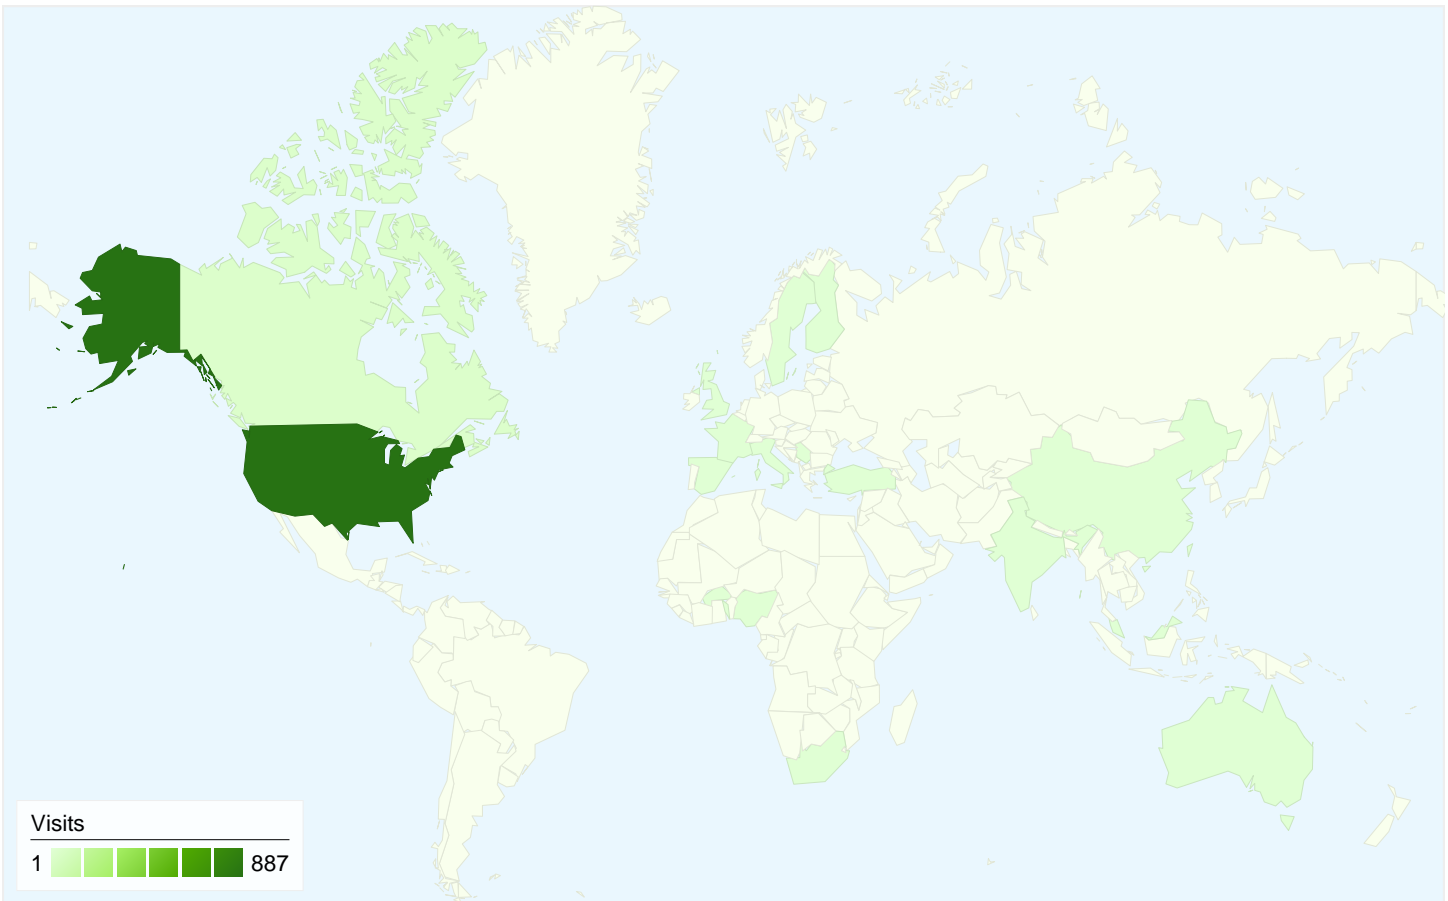

All traffic sources sent a total of 933 visits

-  6.22% Direct Traffic
-  15.54% Referring Sites
-  78.24% Search Engines

- Search Engines  
730.00 (78.24%)
- Referring Sites  
145.00 (15.54%)
- Direct Traffic  
58.00 (6.22%)

## 794 people visited this site

**933** Visits

**794** Absolute Unique Visitors

**1,582** Pageviews

**1.70** Average Pageviews

**00:01:09** Time on Site

**69.13%** Bounce Rate

**73.74%** New Visits

**933 visits came from 19 countries/territories**

Site Usage						
Visits	Pages/Visit	Avg. Time on Site	% New Visits	Bounce Rate		
<b>933</b> % of Site Total: 100.00%	<b>1.70</b> Site Avg: 1.70 (0.00%)	<b>00:01:09</b> Site Avg: 00:01:09 (0.00%)	<b>73.85%</b> Site Avg: 73.74% (0.15%)	<b>69.13%</b> Site Avg: 69.13% (0.00%)		
Country/Territory	Visits	Pages/Visit	Avg. Time on Site	% New Visits	Bounce Rate	
United States	<b>887</b>	1.70	00:01:12	74.07%	68.88%	
Canada	<b>26</b>	1.31	00:00:13	53.85%	73.08%	
India	<b>3</b>	1.00	00:00:00	100.00%	100.00%	
Nigeria	<b>2</b>	1.00	00:00:00	100.00%	100.00%	
Spain	<b>1</b>	3.00	00:00:00	0.00%	0.00%	
Malaysia	<b>1</b>	1.00	00:00:00	100.00%	100.00%	
Sweden	<b>1</b>	5.00	00:01:05	100.00%	0.00%	
Australia	<b>1</b>	1.00	00:00:00	100.00%	100.00%	
Burkina Faso	<b>1</b>	1.00	00:00:00	0.00%	100.00%	

Site Usage

Country/Territory	Visits	Pages/Visit	Avg. Time on Site	% New Visits	Bounce Rate
United States	887	1.70	00:01:12	74.07%	68.88%
Canada	26	1.31	00:00:13	53.85%	73.08%
India	3	1.00	00:00:00	100.00%	100.00%
Nigeria	2	1.00	00:00:00	100.00%	100.00%
Spain	1	3.00	00:00:00	0.00%	0.00%
Malaysia	1	1.00	00:00:00	100.00%	100.00%
Sweden	1	5.00	00:01:05	100.00%	0.00%
Australia	1	1.00	00:00:00	100.00%	100.00%
Burkina Faso	1	1.00	00:00:00	0.00%	100.00%