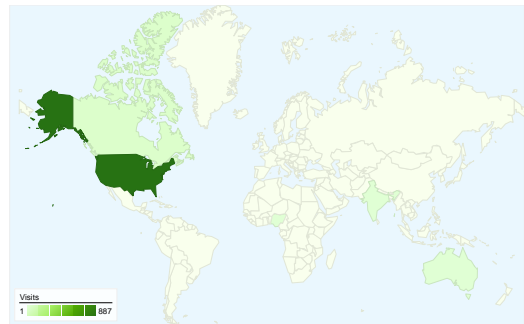

**Site Usage**

**933** Visits

**69.13%** Bounce Rate

**1,582** Pageviews

**00:01:09** Avg. Time on Site

**1.70** Pages/Visit

**73.74%** % New Visits

**Visitors Overview**

**Visitors**  
**794**

**Map Overlay**

**Traffic Sources Overview**

- **Search Engines**  
730.00 (78.24%)
- **Referring Sites**  
145.00 (15.54%)
- **Direct Traffic**  
58.00 (6.22%)

**Content Overview**

**933 visits came from 19 countries/territories**

Site Usage						
Visits	Pages/Visit	Avg. Time on Site	% New Visits	Bounce Rate		
<b>933</b> % of Site Total: 100.00%	<b>1.70</b> Site Avg: 1.70 (0.00%)	<b>00:01:09</b> Site Avg: 00:01:09 (0.00%)	<b>73.85%</b> Site Avg: 73.74% (0.15%)	<b>69.13%</b> Site Avg: 69.13% (0.00%)		
Country/Territory	Visits	Pages/Visit	Avg. Time on Site	% New Visits	Bounce Rate	
United States	<b>887</b>	1.70	00:01:12	74.07%	68.88%	
Canada	<b>26</b>	1.31	00:00:13	53.85%	73.08%	
India	<b>3</b>	1.00	00:00:00	100.00%	100.00%	
Nigeria	<b>2</b>	1.00	00:00:00	100.00%	100.00%	
Spain	<b>1</b>	3.00	00:00:00	0.00%	0.00%	
Malaysia	<b>1</b>	1.00	00:00:00	100.00%	100.00%	
Sweden	<b>1</b>	5.00	00:01:05	100.00%	0.00%	
Australia	<b>1</b>	1.00	00:00:00	100.00%	100.00%	
Burkina Faso	<b>1</b>	1.00	00:00:00	0.00%	100.00%	

Site Usage

Country/Territory	Visits	Pages/Visit	Avg. Time on Site	% New Visits	Bounce Rate
United States	887	1.70	00:01:12	74.07%	68.88%
Canada	26	1.31	00:00:13	53.85%	73.08%
India	3	1.00	00:00:00	100.00%	100.00%
Nigeria	2	1.00	00:00:00	100.00%	100.00%
Spain	1	3.00	00:00:00	0.00%	0.00%
Malaysia	1	1.00	00:00:00	100.00%	100.00%
Sweden	1	5.00	00:01:05	100.00%	0.00%
Australia	1	1.00	00:00:00	100.00%	100.00%
Burkina Faso	1	1.00	00:00:00	0.00%	100.00%