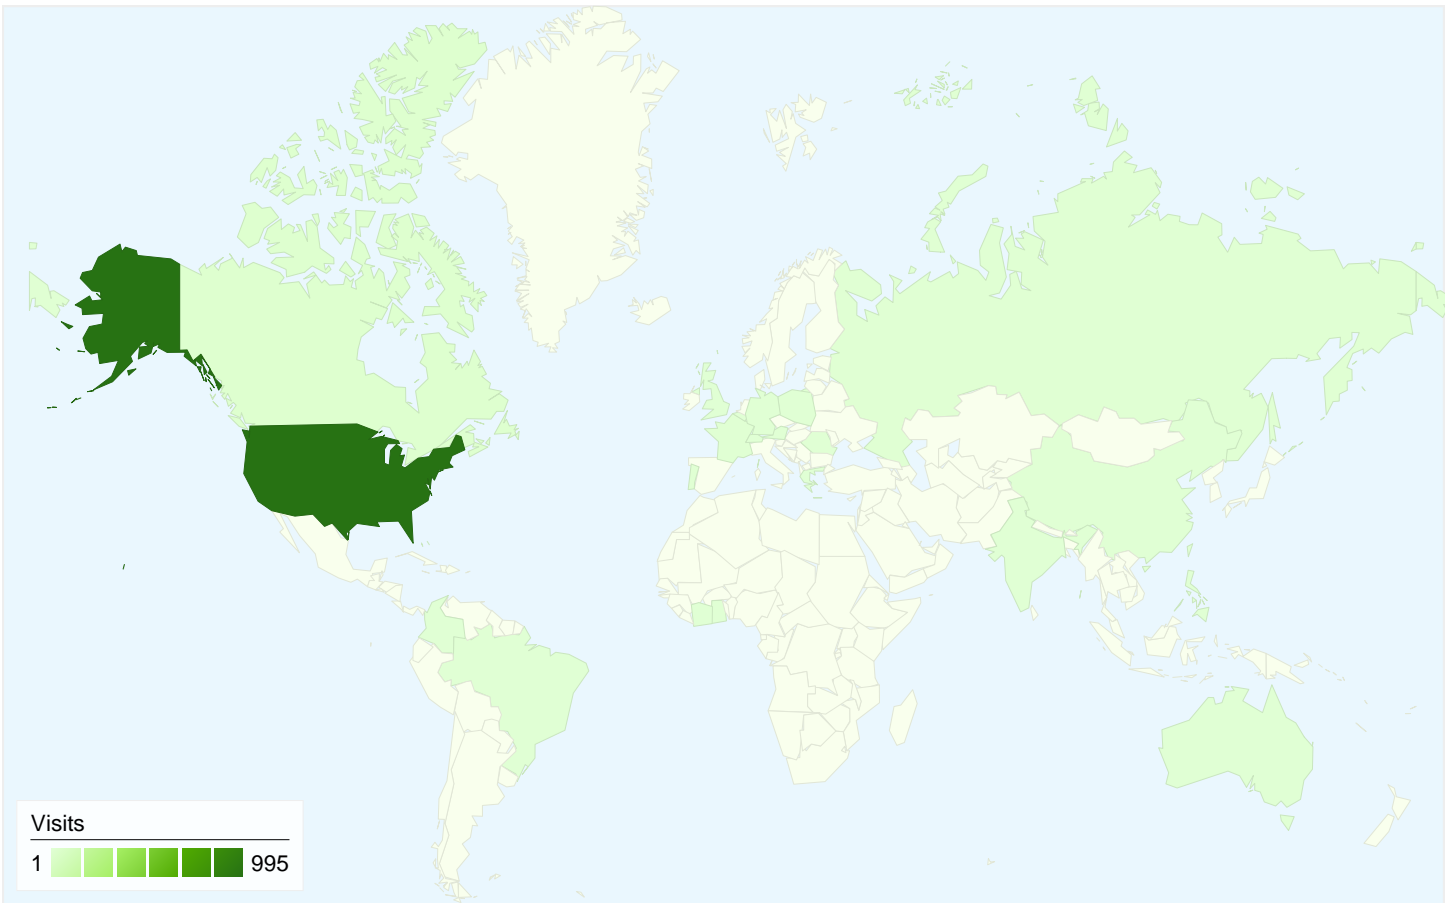

Visitors Overview

Visitors
945

Map Overlay

945 people visited this site

1,048 Visits

945 Absolute Unique Visitors

2,017 Pageviews

1.92 Average Pageviews

945 people visited this site

1,048 Visits

945 Absolute Unique Visitors

2,017 Pageviews

1.92 Average Pageviews

00:01:21 Time on Site

61.16% Bounce Rate

84.45% New Visits

1,048 visits came from 22 countries/territories

Site Usage						
Visits	Pages/Visit	Avg. Time on Site	% New Visits	Bounce Rate		
1,048 % of Site Total: 100.00%	1.92 Site Avg: 1.92 (0.00%)	00:01:21 Site Avg: 00:01:21 (0.00%)	84.73% Site Avg: 84.45% (0.34%)	61.16% Site Avg: 61.16% (0.00%)		
Country/Territory	Visits	Pages/Visit	Avg. Time on Site	% New Visits	Bounce Rate	
United States	995	1.93	00:01:22	84.22%	61.11%	
Canada	16	2.38	00:01:47	87.50%	37.50%	
France	5	1.00	00:00:00	100.00%	100.00%	
Russia	5	1.80	00:00:24	100.00%	60.00%	
Portugal	4	1.00	00:00:00	100.00%	100.00%	
United Kingdom	3	1.33	00:00:02	100.00%	66.67%	
India	3	1.00	00:00:00	100.00%	100.00%	
Philippines	2	1.50	00:00:14	100.00%	50.00%	
Belgium	2	2.50	00:01:17	50.00%	0.00%	