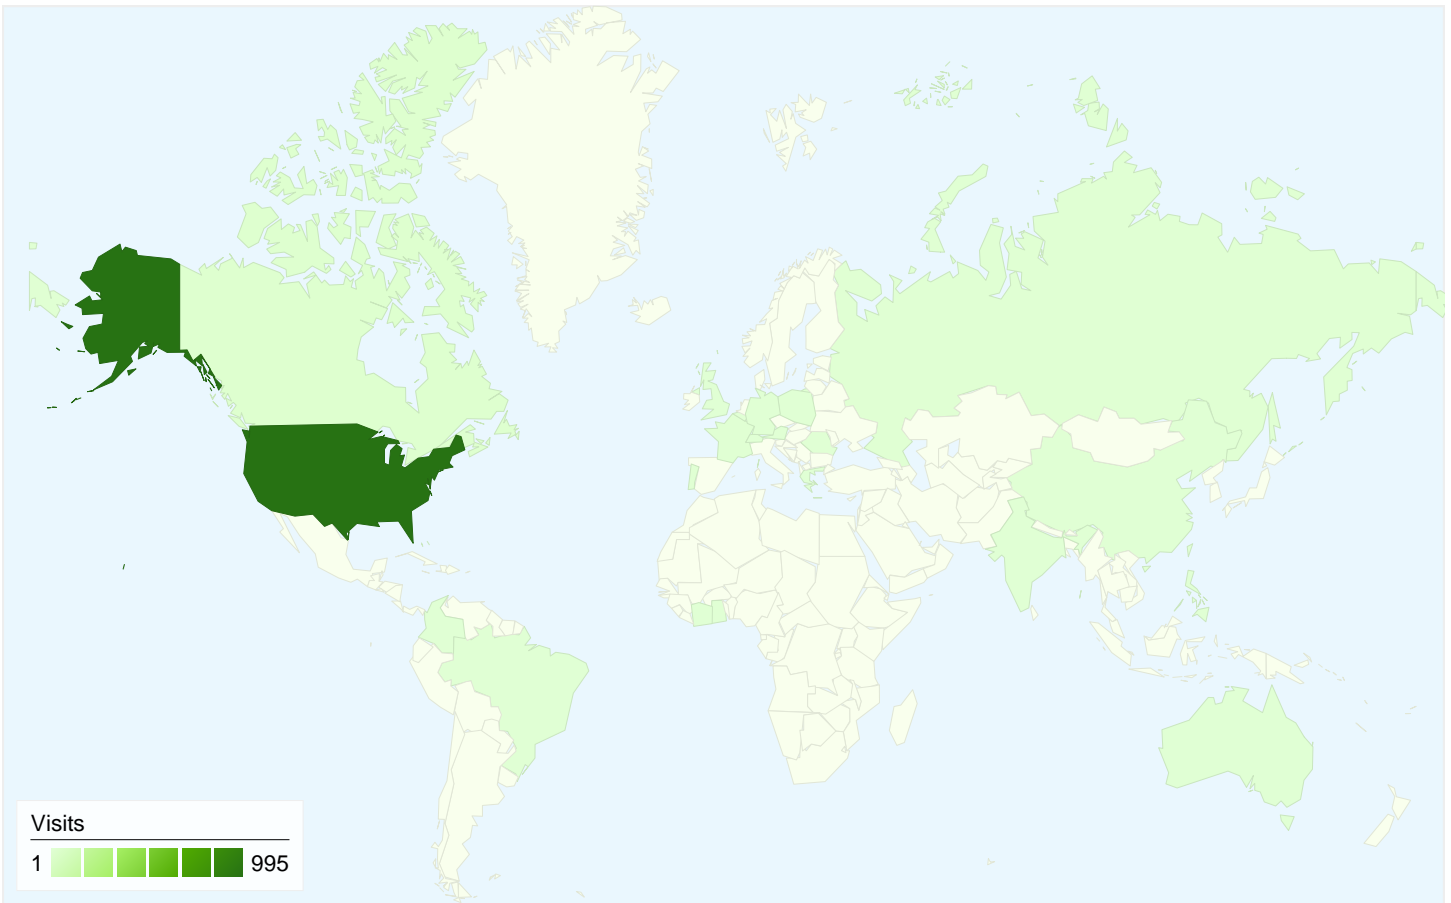

1,048 visits came from 22 countries/territories

Site Usage						
Visits	Pages/Visit	Avg. Time on Site	% New Visits	Bounce Rate		
1,048 % of Site Total: 100.00%	1.92 Site Avg: 1.92 (0.00%)	00:01:21 Site Avg: 00:01:21 (0.00%)	84.73% Site Avg: 84.45% (0.34%)	61.16% Site Avg: 61.16% (0.00%)		
Country/Territory	Visits	Pages/Visit	Avg. Time on Site	% New Visits	Bounce Rate	
United States	995	1.93	00:01:22	84.22%	61.11%	
Canada	16	2.38	00:01:47	87.50%	37.50%	
France	5	1.00	00:00:00	100.00%	100.00%	
Russia	5	1.80	00:00:24	100.00%	60.00%	
Portugal	4	1.00	00:00:00	100.00%	100.00%	
United Kingdom	3	1.33	00:00:02	100.00%	66.67%	
India	3	1.00	00:00:00	100.00%	100.00%	
Philippines	2	1.50	00:00:14	100.00%	50.00%	
Belgium	2	2.50	00:01:17	50.00%	0.00%	

Australia	1	1.00	00:00:00	100.00%	100.00%
					1 - 10 of 22

Pages on this site were viewed a total of 2,017 times

 **2,017** Pageviews

 **1,528** Unique Views

 **61.16%** Bounce Rate

Top Content

Pages	Pageviews	% Pageviews
/	410	20.33%
/events/	169	8.38%
/sports/events.htm	131	6.49%
/sports-facilities/softball-baseball/	74	3.67%
/news/	73	3.62%