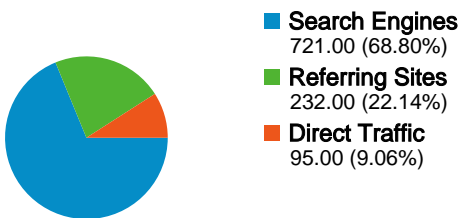

Site Usage

1,048 Visits

61.16% Bounce Rate

2,017 Pageviews

00:01:21 Avg. Time on Site

1.92 Pages/Visit

84.45% % New Visits

Visitors Overview

Visitors
945

Map Overlay

Traffic Sources Overview

Content Overview

Pages	Pageviews	% Pageviews
/	410	20.33%
/events/	169	8.38%
/sports/events.htm	131	6.49%
/sports-facilities/softball-	74	3.67%
/news/	73	3.62%

1,048 visits came from 22 countries/territories

Site Usage						
Visits	Pages/Visit	Avg. Time on Site	% New Visits	Bounce Rate		
1,048 % of Site Total: 100.00%	1.92 Site Avg: 1.92 (0.00%)	00:01:21 Site Avg: 00:01:21 (0.00%)	84.73% Site Avg: 84.45% (0.34%)	61.16% Site Avg: 61.16% (0.00%)		
Country/Territory	Visits	Pages/Visit	Avg. Time on Site	% New Visits	Bounce Rate	
United States	995	1.93	00:01:22	84.22%	61.11%	
Canada	16	2.38	00:01:47	87.50%	37.50%	
France	5	1.00	00:00:00	100.00%	100.00%	
Russia	5	1.80	00:00:24	100.00%	60.00%	
Portugal	4	1.00	00:00:00	100.00%	100.00%	
United Kingdom	3	1.33	00:00:02	100.00%	66.67%	
India	3	1.00	00:00:00	100.00%	100.00%	
Philippines	2	1.50	00:00:14	100.00%	50.00%	
Belgium	2	2.50	00:01:17	50.00%	0.00%	