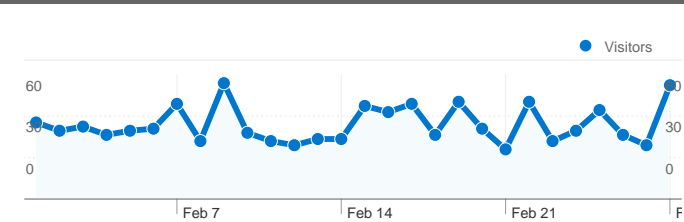

Site Usage

1,048 Visits

61.16% Bounce Rate

2,017 Pageviews

00:01:21 Avg. Time on Site

1.92 Pages/Visit

84.45% % New Visits

Visitors Overview

Visitors Overview

Visitors
945

Map Overlay

945 people visited this site

1,048 Visits

945 Absolute Unique Visitors

2,017 Pageviews

1.92 Average Pageviews

945 people visited this site

1,048 Visits

945 Absolute Unique Visitors

2,017 Pageviews

1.92 Average Pageviews

00:01:21 Time on Site

61.16% Bounce Rate

84.45% New Visits

1,048 visits came from 22 countries/territories

Site Usage						
Visits	Pages/Visit	Avg. Time on Site	% New Visits	Bounce Rate		
1,048 % of Site Total: 100.00%	1.92 Site Avg: 1.92 (0.00%)	00:01:21 Site Avg: 00:01:21 (0.00%)	84.73% Site Avg: 84.45% (0.34%)	61.16% Site Avg: 61.16% (0.00%)		
Country/Territory	Visits	Pages/Visit	Avg. Time on Site	% New Visits	Bounce Rate	
United States	995	1.93	00:01:22	84.22%	61.11%	
Canada	16	2.38	00:01:47	87.50%	37.50%	
France	5	1.00	00:00:00	100.00%	100.00%	
Russia	5	1.80	00:00:24	100.00%	60.00%	
Portugal	4	1.00	00:00:00	100.00%	100.00%	
United Kingdom	3	1.33	00:00:02	100.00%	66.67%	
India	3	1.00	00:00:00	100.00%	100.00%	
Philippines	2	1.50	00:00:14	100.00%	50.00%	
Belgium	2	2.50	00:01:17	50.00%	0.00%	