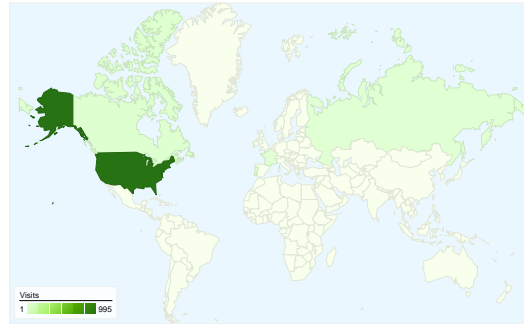

Visitors
945

Map Overlay

Traffic Sources Overview

Content Overview

Pages	Pageviews	% Pageviews
/	410	20.33%
/events/	169	8.38%
/sports/events.htm	131	6.49%
/sports-facilities/softball-	74	3.67%
/news/	73	3.62%

Visitors Overview

Visitors
945

Map Overlay

945 people visited this site

1,048 Visits

945 Absolute Unique Visitors

2,017 Pageviews

1.92 Average Pageviews

1,048 visits came from 22 countries/territories

Site Usage						
Visits	Pages/Visit	Avg. Time on Site	% New Visits	Bounce Rate		
1,048 % of Site Total: 100.00%	1.92 Site Avg: 1.92 (0.00%)	00:01:21 Site Avg: 00:01:21 (0.00%)	84.73% Site Avg: 84.45% (0.34%)	61.16% Site Avg: 61.16% (0.00%)		
Country/Territory	Visits	Pages/Visit	Avg. Time on Site	% New Visits	Bounce Rate	
United States	995	1.93	00:01:22	84.22%	61.11%	
Canada	16	2.38	00:01:47	87.50%	37.50%	
France	5	1.00	00:00:00	100.00%	100.00%	
Russia	5	1.80	00:00:24	100.00%	60.00%	
Portugal	4	1.00	00:00:00	100.00%	100.00%	
United Kingdom	3	1.33	00:00:02	100.00%	66.67%	
India	3	1.00	00:00:00	100.00%	100.00%	
Philippines	2	1.50	00:00:14	100.00%	50.00%	
Belgium	2	2.50	00:01:17	50.00%	0.00%	