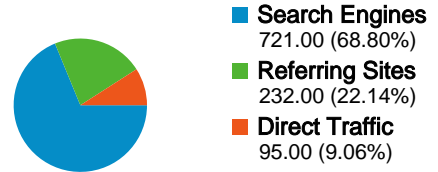

Top Traffic Sources

Sources	Visits	% visits	Keywords	Visits	% visits
google (organic)	579	55.25%	wenatchee sports council	26	3.61%
(direct) ((none))	95	9.06%	wenatchee valley sports	20	2.77%
bing (organic)	78	7.44%	wenatchee roller derby	13	1.80%
google.com (referral)	66	6.30%	wenatchee sports	9	1.25%
yahoo (organic)	44	4.20%	roller derby wenatchee	8	1.11%