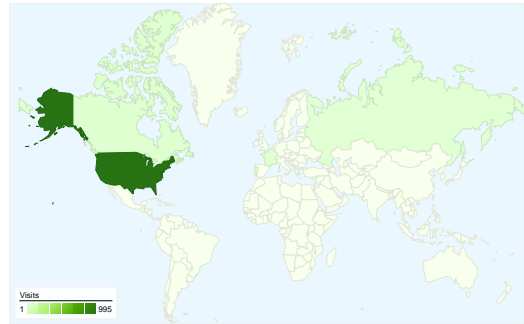

Map Overlay