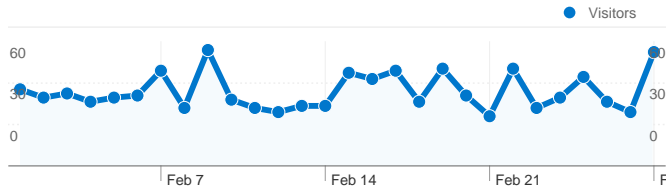

Site Usage

1,048 Visits

61.16% Bounce Rate

2,017 Pageviews

00:01:21 Avg. Time on Site

1.92 Pages/Visit

84.45% % New Visits

Visitors Overview

Visitors
945

Map Overlay

Traffic Sources Overview

Content Overview

Pages	Pageviews	% Pageviews
/	410	20.33%
/events/	169	8.38%
/sports/events.htm	131	6.49%
/sports-facilities/softball-	74	3.67%
/news/	73	3.62%

Visitors Overview

Visitors
945

Map Overlay

945 people visited this site

1,048 Visits

945 Absolute Unique Visitors

2,017 Pageviews

1.92 Average Pageviews

1,048 visits came from 22 countries/territories

Site Usage						
Visits	Pages/Visit	Avg. Time on Site	% New Visits	Bounce Rate		
1,048 % of Site Total: 100.00%	1.92 Site Avg: 1.92 (0.00%)	00:01:21 Site Avg: 00:01:21 (0.00%)	84.73% Site Avg: 84.45% (0.34%)	61.16% Site Avg: 61.16% (0.00%)		
Country/Territory	Visits	Pages/Visit	Avg. Time on Site	% New Visits	Bounce Rate	
United States	995	1.93	00:01:22	84.22%	61.11%	
Canada	16	2.38	00:01:47	87.50%	37.50%	
France	5	1.00	00:00:00	100.00%	100.00%	
Russia	5	1.80	00:00:24	100.00%	60.00%	
Portugal	4	1.00	00:00:00	100.00%	100.00%	
United Kingdom	3	1.33	00:00:02	100.00%	66.67%	
India	3	1.00	00:00:00	100.00%	100.00%	
Philippines	2	1.50	00:00:14	100.00%	50.00%	
Belgium	2	2.50	00:01:17	50.00%	0.00%	