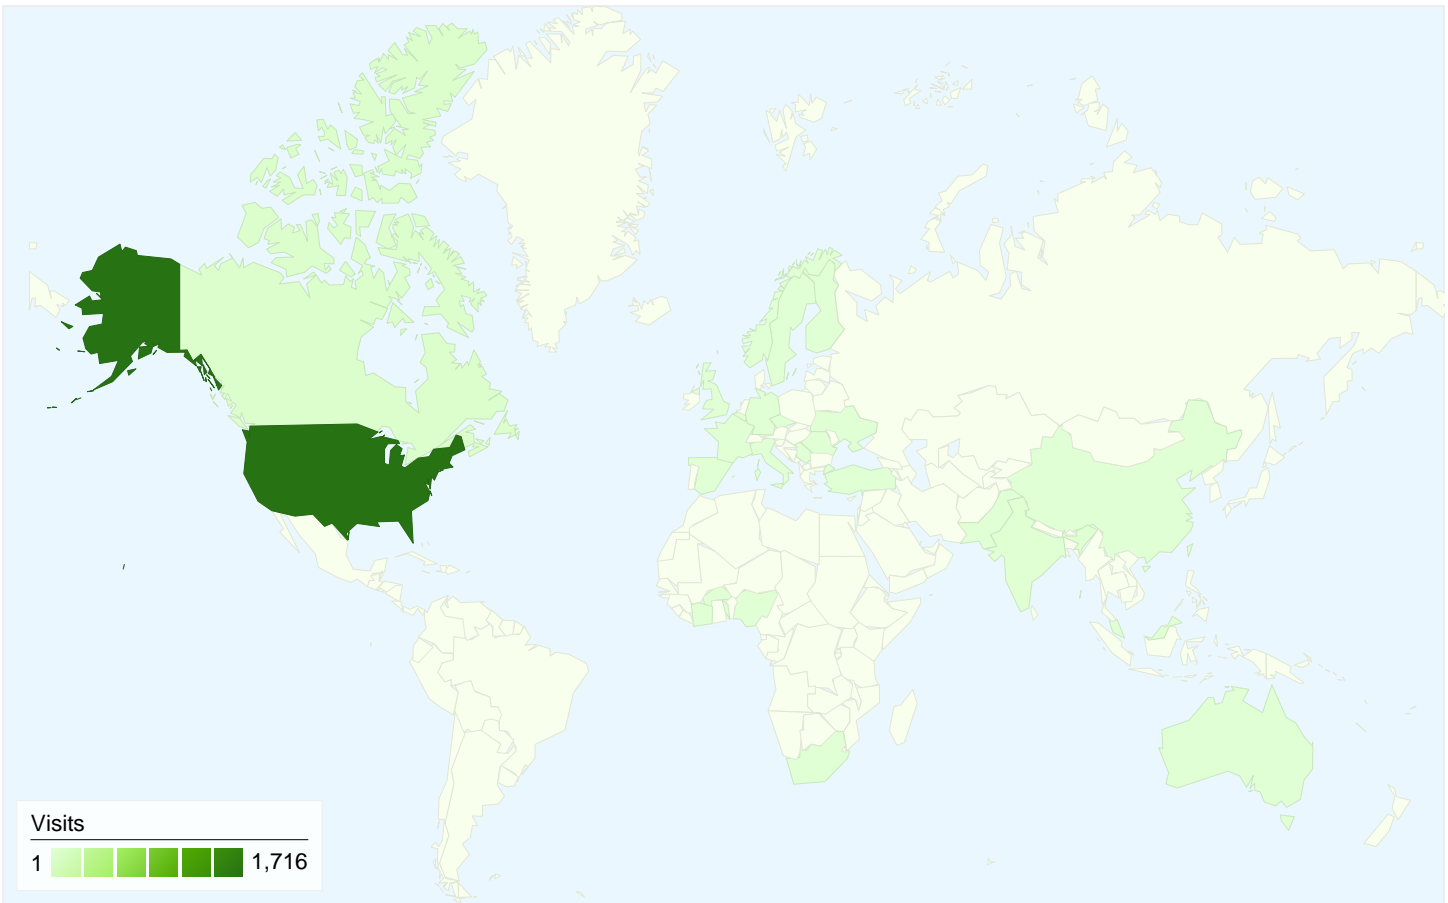

1,798 visits came from 28 countries/territories

Site Usage						
Visits	Pages/Visit	Avg. Time on Site	% New Visits	Bounce Rate		
1,798 % of Site Total: 100.00%	1.71 Site Avg: 1.71 (0.00%)	00:01:07 Site Avg: 00:01:07 (0.00%)	73.80% Site Avg: 73.75% (0.08%)	68.80% Site Avg: 68.80% (0.00%)		
Country/Territory	Visits	Pages/Visit	Avg. Time on Site	% New Visits	Bounce Rate	
United States	1,716	1.73	00:01:09	73.72%	68.30%	
Canada	42	1.26	00:00:12	61.90%	78.57%	
India	7	1.00	00:00:00	85.71%	100.00%	
Sweden	4	2.50	00:00:18	100.00%	25.00%	
South Africa	2	1.00	00:00:00	100.00%	100.00%	
United Kingdom	2	1.00	00:00:00	100.00%	100.00%	
Turkey	2	1.00	00:00:00	50.00%	100.00%	
Italy	2	3.00	00:05:03	100.00%	50.00%	
Nigeria	2	1.00	00:00:00	100.00%	100.00%	

Australia	1	1.00	00:00:00	100.00%	100.00%
					1 - 10 of 28

Pages on this site were viewed a total of 3,077 times

3,077 Pageviews

2,398 Unique Views

68.80% Bounce Rate

Top Content

Pages	Pageviews	% Pageviews
/sports/events.htm	989	32.14%
/sports/sports_contact.htm	732	23.79%
/sports/facilities.htm	422	13.71%
/sports/contact.htm	228	7.41%
/sports/	157	5.10%