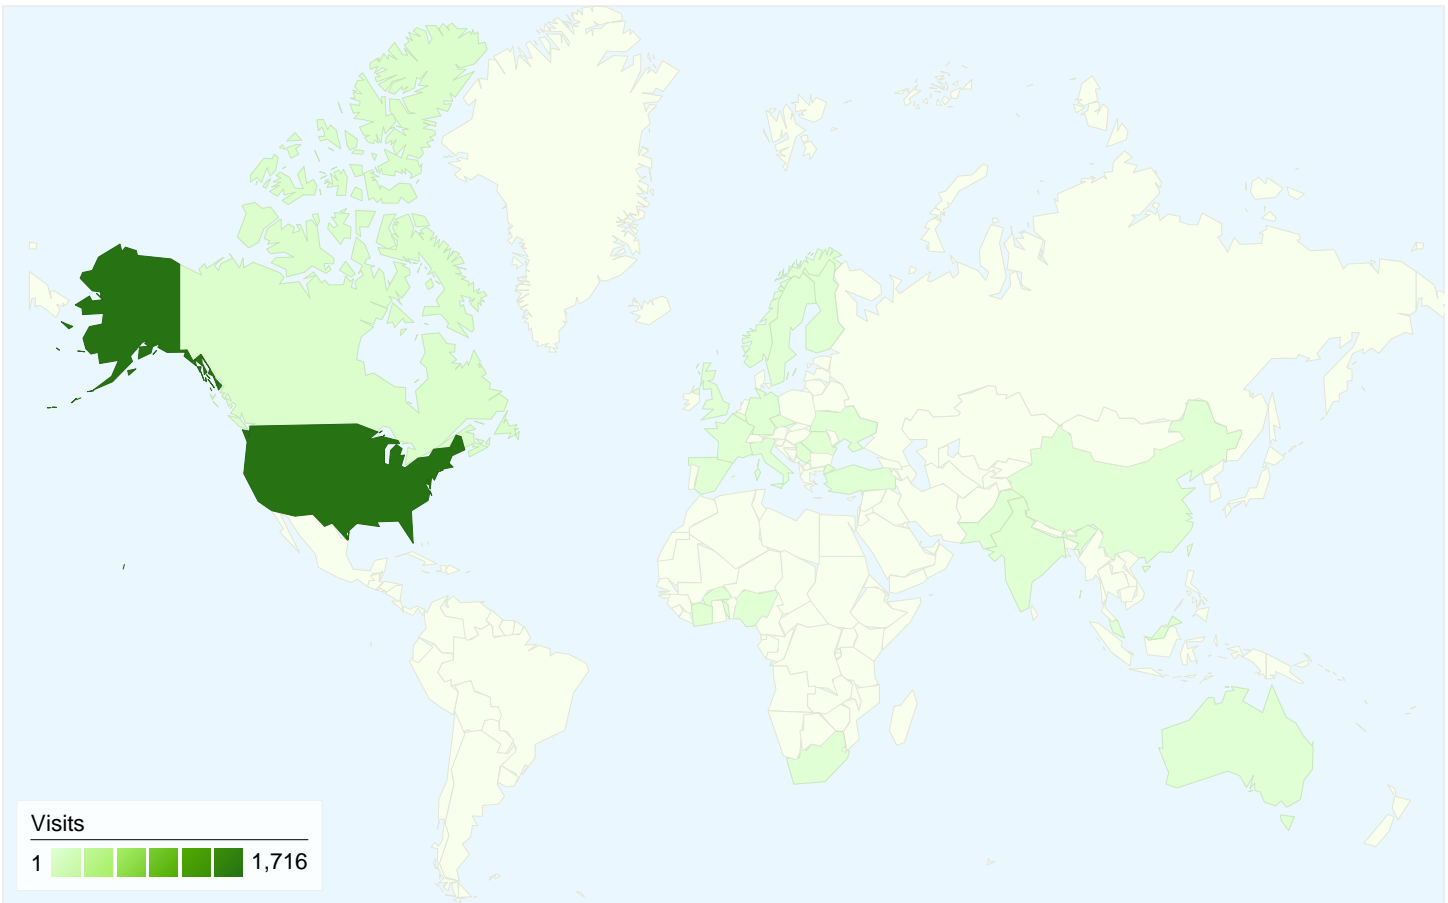

Visitors Overview

Visitors
1,484

Map Overlay

1,484 people visited this site

1,798 Visits

1,484 Absolute Unique Visitors

3,077 Pageviews

1.71 Average Pageviews

1,484 people visited this site

1,798 Visits

1,484 Absolute Unique Visitors

3,077 Pageviews

1.71 Average Pageviews

00:01:07 Time on Site

68.80% Bounce Rate

73.75% New Visits

1,798 visits came from 28 countries/territories

Site Usage						
Visits	Pages/Visit	Avg. Time on Site	% New Visits	Bounce Rate		
1,798 % of Site Total: 100.00%	1.71 Site Avg: 1.71 (0.00%)	00:01:07 Site Avg: 00:01:07 (0.00%)	73.80% Site Avg: 73.75% (0.08%)	68.80% Site Avg: 68.80% (0.00%)		
Country/Territory	Visits	Pages/Visit	Avg. Time on Site	% New Visits	Bounce Rate	
United States	1,716	1.73	00:01:09	73.72%	68.30%	
Canada	42	1.26	00:00:12	61.90%	78.57%	
India	7	1.00	00:00:00	85.71%	100.00%	
Sweden	4	2.50	00:00:18	100.00%	25.00%	
South Africa	2	1.00	00:00:00	100.00%	100.00%	
United Kingdom	2	1.00	00:00:00	100.00%	100.00%	
Turkey	2	1.00	00:00:00	50.00%	100.00%	
Italy	2	3.00	00:05:03	100.00%	50.00%	
Nigeria	2	1.00	00:00:00	100.00%	100.00%	