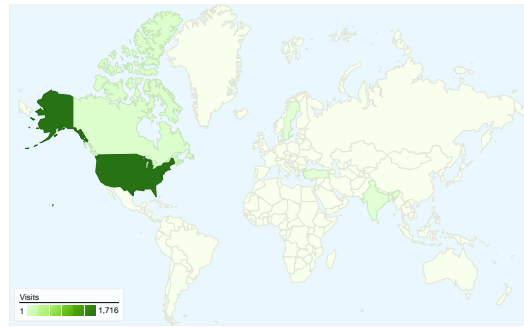

Visitors
1,484

Map Overlay

Traffic Sources Overview

- **Search Engines**
1,386.00 (77.09%)
- **Referring Sites**
288.00 (16.02%)
- **Direct Traffic**
124.00 (6.90%)

Content Overview

Pages	Pageviews	% Pageviews
/sports/events.htm	989	32.14%
/sports/sports_contact.htm	732	23.79%
/sports/facilities.htm	422	13.71%
/sports/contact.htm	228	7.41%
/sports/	157	5.10%

Visitors Overview

Visitors
1,484

Map Overlay

1,484 people visited this site

1,798 Visits

1,484 Absolute Unique Visitors

3,077 Pageviews

1.71 Average Pageviews

1,798 visits came from 28 countries/territories

Site Usage						
Visits	Pages/Visit	Avg. Time on Site	% New Visits	Bounce Rate		
1,798 % of Site Total: 100.00%	1.71 Site Avg: 1.71 (0.00%)	00:01:07 Site Avg: 00:01:07 (0.00%)	73.80% Site Avg: 73.75% (0.08%)	68.80% Site Avg: 68.80% (0.00%)		
Country/Territory	Visits	Pages/Visit	Avg. Time on Site	% New Visits	Bounce Rate	
United States	1,716	1.73	00:01:09	73.72%	68.30%	
Canada	42	1.26	00:00:12	61.90%	78.57%	
India	7	1.00	00:00:00	85.71%	100.00%	
Sweden	4	2.50	00:00:18	100.00%	25.00%	
South Africa	2	1.00	00:00:00	100.00%	100.00%	
United Kingdom	2	1.00	00:00:00	100.00%	100.00%	
Turkey	2	1.00	00:00:00	50.00%	100.00%	
Italy	2	3.00	00:05:03	100.00%	50.00%	
Nigeria	2	1.00	00:00:00	100.00%	100.00%	