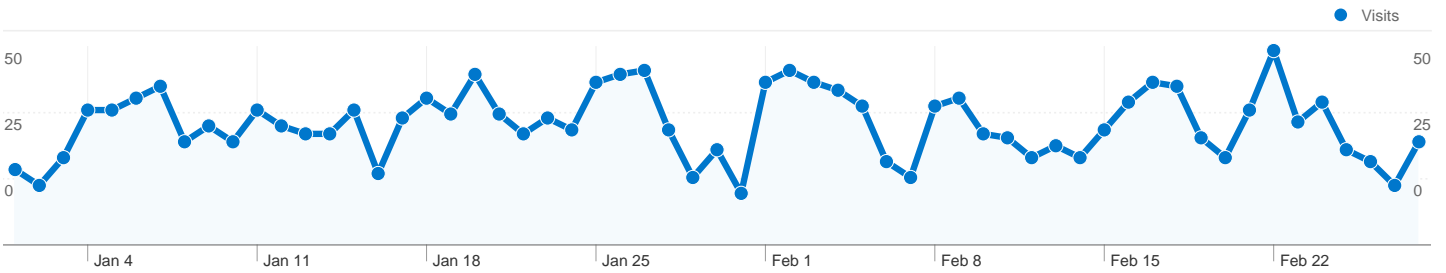

All traffic sources sent a total of 1,798 visits

6.90% Direct Traffic

16.02% Referring Sites

77.09% Search Engines

- Search Engines
  1,386.00 (77.09%)
- Referring Sites
  288.00 (16.02%)
- Direct Traffic
  124.00 (6.90%)

Top Traffic Sources

Sources	Visits	% visits	Keywords	Visits	% visits
google (organic)	1,080	60.07%	wenatchee aau basketball	32	2.31%
bing (organic)	175	9.73%	wenatchee duathlon	23	1.66%
(direct) ((none))	124	6.90%	wenatchee sports council	19	1.37%
yahoo (organic)	80	4.45%	wenatchee valley sports	19	1.37%
wenatcheevalleysports.com	77	4.28%	wenatchee, fire, soccer youth	17	1.23%