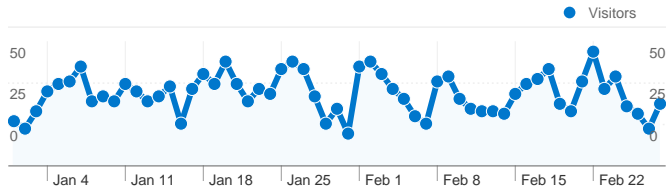

Site Usage

1,798 Visits

68.80% Bounce Rate

3,077 Pageviews

00:01:07 Avg. Time on Site

1.71 Pages/Visit

73.75% % New Visits

Visitors Overview

Visitors Overview

Visitors
1,484

Map Overlay

1,484 people visited this site

1,798 Visits

1,484 Absolute Unique Visitors

3,077 Pageviews

1.71 Average Pageviews

1,798 visits came from 28 countries/territories

Site Usage						
Visits	Pages/Visit	Avg. Time on Site	% New Visits	Bounce Rate		
1,798 % of Site Total: 100.00%	1.71 Site Avg: 1.71 (0.00%)	00:01:07 Site Avg: 00:01:07 (0.00%)	73.80% Site Avg: 73.75% (0.08%)	68.80% Site Avg: 68.80% (0.00%)		
Country/Territory	Visits	Pages/Visit	Avg. Time on Site	% New Visits	Bounce Rate	
United States	1,716	1.73	00:01:09	73.72%	68.30%	
Canada	42	1.26	00:00:12	61.90%	78.57%	
India	7	1.00	00:00:00	85.71%	100.00%	
Sweden	4	2.50	00:00:18	100.00%	25.00%	
South Africa	2	1.00	00:00:00	100.00%	100.00%	
United Kingdom	2	1.00	00:00:00	100.00%	100.00%	
Turkey	2	1.00	00:00:00	50.00%	100.00%	
Italy	2	3.00	00:05:03	100.00%	50.00%	
Nigeria	2	1.00	00:00:00	100.00%	100.00%	