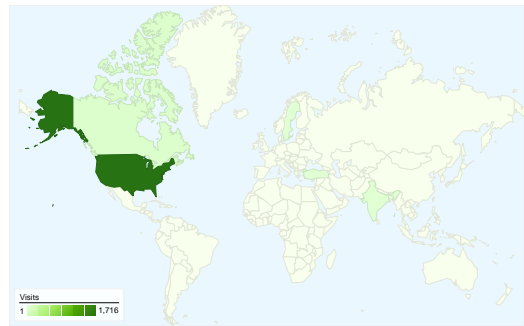

Map Overlay

Traffic Sources Overview

- **Search Engines**
  1,386.00 (77.09%)
- **Referring Sites**
  288.00 (16.02%)
- **Direct Traffic**
  124.00 (6.90%)

Content Overview

Pages	Pageviews	% Pageviews
/sports/events.htm	989	32.14%
/sports/sports_contact.htm	732	23.79%
/sports/facilities.htm	422	13.71%
/sports/contact.htm	228	7.41%
/sports/	157	5.10%