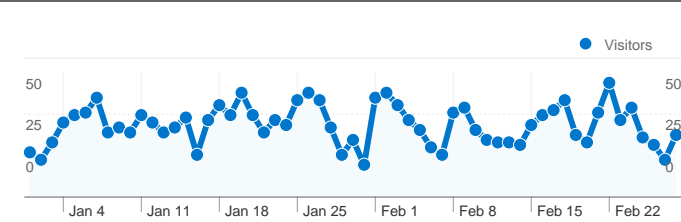

Site Usage

1,798 Visits

68.80% Bounce Rate

3,077 Pageviews

00:01:07 Avg. Time on Site

1.71 Pages/Visit

73.75% % New Visits

Visitors Overview

Visitors Overview

Visitors
1,484

Map Overlay

1,484 people visited this site

1,798 Visits

1,484 Absolute Unique Visitors

3,077 Pageviews

1.71 Average Pageviews

1,798 visits came from 28 countries/territories

Site Usage						
Visits	Pages/Visit	Avg. Time on Site	% New Visits	Bounce Rate		
1,798 % of Site Total: 100.00%	1.71 Site Avg: 1.71 (0.00%)	00:01:07 Site Avg: 00:01:07 (0.00%)	73.80% Site Avg: 73.75% (0.08%)	68.80% Site Avg: 68.80% (0.00%)		
Country/Territory	Visits	Pages/Visit	Avg. Time on Site	% New Visits	Bounce Rate	
United States	1,716	1.73	00:01:09	73.72%	68.30%	
Canada	42	1.26	00:00:12	61.90%	78.57%	
India	7	1.00	00:00:00	85.71%	100.00%	
Sweden	4	2.50	00:00:18	100.00%	25.00%	
South Africa	2	1.00	00:00:00	100.00%	100.00%	
United Kingdom	2	1.00	00:00:00	100.00%	100.00%	
Turkey	2	1.00	00:00:00	50.00%	100.00%	
Italy	2	3.00	00:05:03	100.00%	50.00%	
Nigeria	2	1.00	00:00:00	100.00%	100.00%	