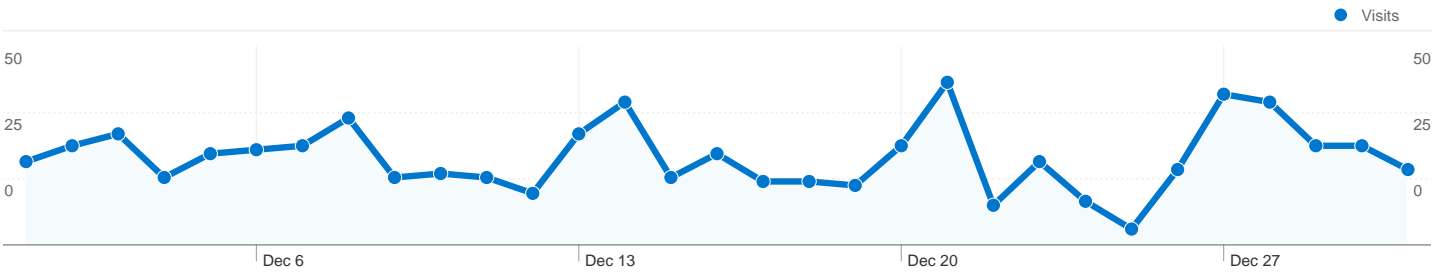

All traffic sources sent a total of 685 visits

- **16.93%** Direct Traffic
- **25.69%** Referring Sites
- **56.93%** Search Engines

- **Search Engines**
  390.00 (56.93%)
- **Referring Sites**
  176.00 (25.69%)
- **Direct Traffic**
  116.00 (16.93%)
- **Other**
  3 (0.44%)

Top Traffic Sources

Sources	Visits	% visits
google (organic)	324	47.30%
(direct) ((none))	116	16.93%
google.com (referral)	64	9.34%
bing (organic)	30	4.38%
wenatcheevalley.org (referral)	29	4.23%

Keywords	Visits	% visits
wenatchee valley sports	19	4.87%
wenatchee sports council	11	2.82%
dryden gun club	6	1.54%
public ice skating wenatchee	5	1.28%
echo valley cross country	4	1.03%