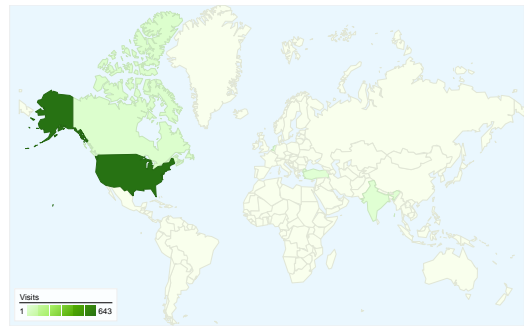

Map Overlay

Traffic Sources Overview

- **Search Engines**
  390.00 (56.93%)
- **Referring Sites**
  176.00 (25.69%)
- **Direct Traffic**
  116.00 (16.93%)
- **Other**
  3 (0.44%)

Content Overview

Pages	Pageviews	% Pageviews
/	313	24.24%
/sports-facilities/skiing-alpine-	77	5.96%
/sports/events.htm	73	5.65%
/events/	63	4.88%
/about-us/board-of-directors/	40	3.10%