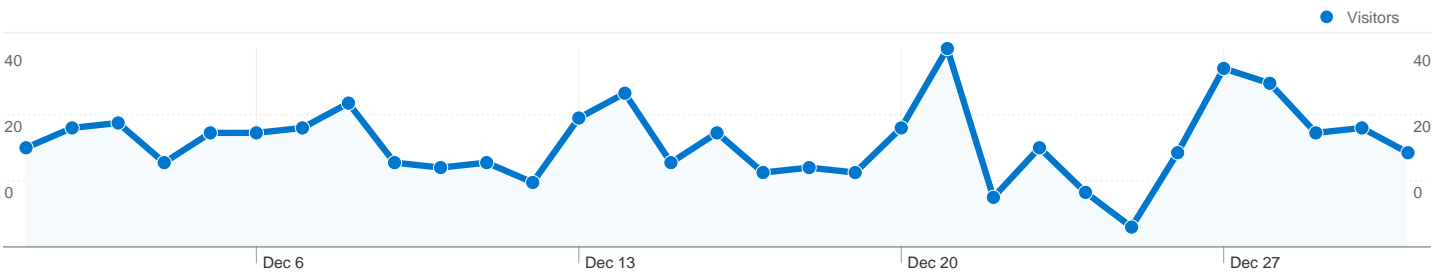

Site Usage

685 Visits

63.36% Bounce Rate

1,291 Pageviews

00:01:25 Avg. Time on Site

1.88 Pages/Visit

81.02% % New Visits

Visitors Overview

Visitors Overview

Visitors
605

Map Overlay

605 people visited this site

685 Visits

605 Absolute Unique Visitors

1,291 Pageviews

1.88 Average Pageviews

605 people visited this site

685 Visits

605 Absolute Unique Visitors

1,291 Pageviews

1.88 Average Pageviews

00:01:25 Time on Site

63.36% Bounce Rate

81.02% New Visits

685 visits came from 21 countries/territories

Site Usage

Country/Territory	Visits	Pages/Visit	Avg. Time on Site	% New Visits	Bounce Rate
United States	643	1.87	00:01:27	80.56%	63.30%
Canada	16	2.38	00:01:15	93.75%	56.25%
India	3	8.00	00:05:44	100.00%	33.33%
United Kingdom	2	1.00	00:00:00	100.00%	100.00%
Netherlands	2	1.00	00:00:00	100.00%	100.00%
Turkey	2	1.50	00:00:00	50.00%	50.00%
Czech Republic	2	1.00	00:00:00	100.00%	100.00%
Brazil	2	2.00	00:00:00	0.00%	0.00%
Saudi Arabia	1	1.00	00:00:00	100.00%	100.00%