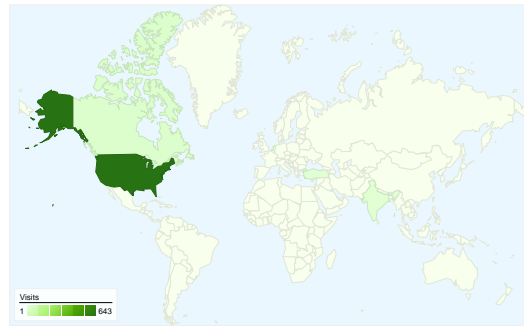

Visitors
605

Map Overlay

Traffic Sources Overview

- **Search Engines**
390.00 (56.93%)
- **Referring Sites**
176.00 (25.69%)
- **Direct Traffic**
116.00 (16.93%)
- **Other**
3 (0.44%)

Content Overview

Pages	Pageviews	% Pageviews
/	313	24.24%
/sports-facilities/skiing-alpine-	77	5.96%
/sports/events.htm	73	5.65%
/events/	63	4.88%
/about-us/board-of-directors/	40	3.10%

Visitors Overview

Visitors
605

Map Overlay

605 people visited this site

685 Visits

605 Absolute Unique Visitors

1,291 Pageviews

1.88 Average Pageviews

685 visits came from 21 countries/territories

Site Usage						
Visits	Pages/Visit	Avg. Time on Site	% New Visits	Bounce Rate		
685 % of Site Total: 100.00%	1.88 Site Avg: 1.88 (0.00%)	00:01:25 Site Avg: 00:01:25 (0.00%)	81.17% Site Avg: 81.02% (0.18%)	63.36% Site Avg: 63.36% (0.00%)		
Country/Territory	Visits	Pages/Visit	Avg. Time on Site	% New Visits	Bounce Rate	
United States	643	1.87	00:01:27	80.56%	63.30%	
Canada	16	2.38	00:01:15	93.75%	56.25%	
India	3	8.00	00:05:44	100.00%	33.33%	
United Kingdom	2	1.00	00:00:00	100.00%	100.00%	
Netherlands	2	1.00	00:00:00	100.00%	100.00%	
Turkey	2	1.50	00:00:00	50.00%	50.00%	
Czech Republic	2	1.00	00:00:00	100.00%	100.00%	
Brazil	2	2.00	00:00:00	0.00%	0.00%	
Saudi Arabia	1	1.00	00:00:00	100.00%	100.00%	

685 visits came from 21 countries/territories

Site Usage

Country/Territory	Visits	Pages/Visit	Avg. Time on Site	% New Visits	Bounce Rate
United States	643	1.87	00:01:27	80.56%	63.30%
Canada	16	2.38	00:01:15	93.75%	56.25%
India	3	8.00	00:05:44	100.00%	33.33%
United Kingdom	2	1.00	00:00:00	100.00%	100.00%
Netherlands	2	1.00	00:00:00	100.00%	100.00%
Turkey	2	1.50	00:00:00	50.00%	50.00%
Czech Republic	2	1.00	00:00:00	100.00%	100.00%
Brazil	2	2.00	00:00:00	0.00%	0.00%
Saudi Arabia	1	1.00	00:00:00	100.00%	100.00%