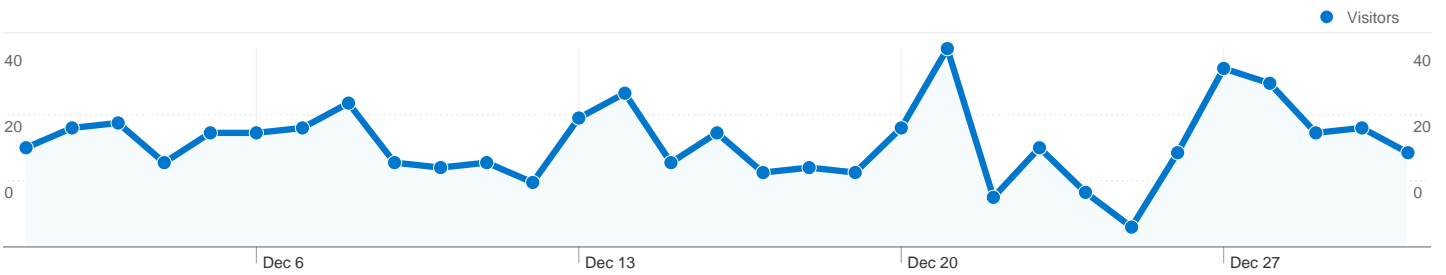

Visitors Overview

Visitors
605

Map Overlay

605 people visited this site

685 Visits

605 Absolute Unique Visitors

1,291 Pageviews

1.88 Average Pageviews

All traffic sources sent a total of 685 visits

-  **16.93%** Direct Traffic
-  **25.69%** Referring Sites
-  **56.93%** Search Engines

- **Search Engines**
390.00 (56.93%)
- **Referring Sites**
176.00 (25.69%)
- **Direct Traffic**
116.00 (16.93%)
- **Other**
3 (0.44%)

605 people visited this site

685 Visits

605 Absolute Unique Visitors

1,291 Pageviews

1.88 Average Pageviews

00:01:25 Time on Site

63.36% Bounce Rate

81.02% New Visits

685 visits came from 21 countries/territories

Site Usage

Country/Territory	Visits	Pages/Visit	Avg. Time on Site	% New Visits	Bounce Rate
United States	643	1.87	00:01:27	80.56%	63.30%
Canada	16	2.38	00:01:15	93.75%	56.25%
India	3	8.00	00:05:44	100.00%	33.33%
United Kingdom	2	1.00	00:00:00	100.00%	100.00%
Netherlands	2	1.00	00:00:00	100.00%	100.00%
Turkey	2	1.50	00:00:00	50.00%	50.00%
Czech Republic	2	1.00	00:00:00	100.00%	100.00%
Brazil	2	2.00	00:00:00	0.00%	0.00%
Saudi Arabia	1	1.00	00:00:00	100.00%	100.00%