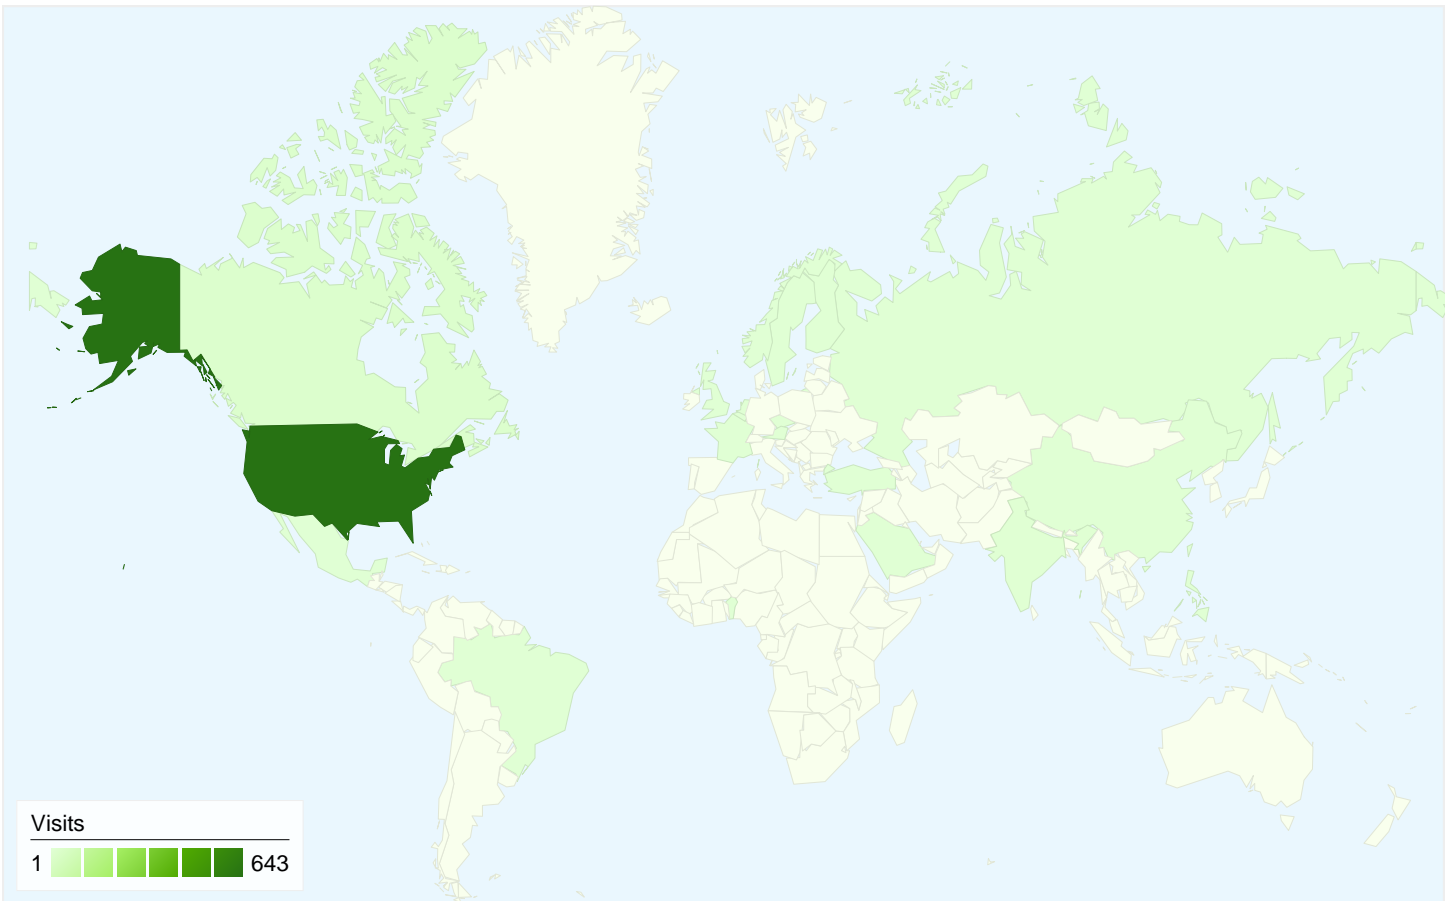

Visitors Overview

Visitors
605

Map Overlay

605 people visited this site

685 Visits

605 Absolute Unique Visitors

1,291 Pageviews

1.88 Average Pageviews

All traffic sources sent a total of 685 visits

-  **16.93%** Direct Traffic
-  **25.69%** Referring Sites
-  **56.93%** Search Engines

- **Search Engines**
390.00 (56.93%)
- **Referring Sites**
176.00 (25.69%)
- **Direct Traffic**
116.00 (16.93%)
- **Other**
3 (0.44%)

685 visits came from 21 countries/territories

Site Usage						
Visits	Pages/Visit	Avg. Time on Site	% New Visits	Bounce Rate		
685 % of Site Total: 100.00%	1.88 Site Avg: 1.88 (0.00%)	00:01:25 Site Avg: 00:01:25 (0.00%)	81.17% Site Avg: 81.02% (0.18%)	63.36% Site Avg: 63.36% (0.00%)		
Country/Territory	Visits	Pages/Visit	Avg. Time on Site	% New Visits	Bounce Rate	
United States	643	1.87	00:01:27	80.56%	63.30%	
Canada	16	2.38	00:01:15	93.75%	56.25%	
India	3	8.00	00:05:44	100.00%	33.33%	
United Kingdom	2	1.00	00:00:00	100.00%	100.00%	
Netherlands	2	1.00	00:00:00	100.00%	100.00%	
Turkey	2	1.50	00:00:00	50.00%	50.00%	
Czech Republic	2	1.00	00:00:00	100.00%	100.00%	
Brazil	2	2.00	00:00:00	0.00%	0.00%	
Saudi Arabia	1	1.00	00:00:00	100.00%	100.00%	

685 visits came from 21 countries/territories

Site Usage

Country/Territory	Visits	Pages/Visit	Avg. Time on Site	% New Visits	Bounce Rate
United States	643	1.87	00:01:27	80.56%	63.30%
Canada	16	2.38	00:01:15	93.75%	56.25%
India	3	8.00	00:05:44	100.00%	33.33%
United Kingdom	2	1.00	00:00:00	100.00%	100.00%
Netherlands	2	1.00	00:00:00	100.00%	100.00%
Turkey	2	1.50	00:00:00	50.00%	50.00%
Czech Republic	2	1.00	00:00:00	100.00%	100.00%
Brazil	2	2.00	00:00:00	0.00%	0.00%
Saudi Arabia	1	1.00	00:00:00	100.00%	100.00%