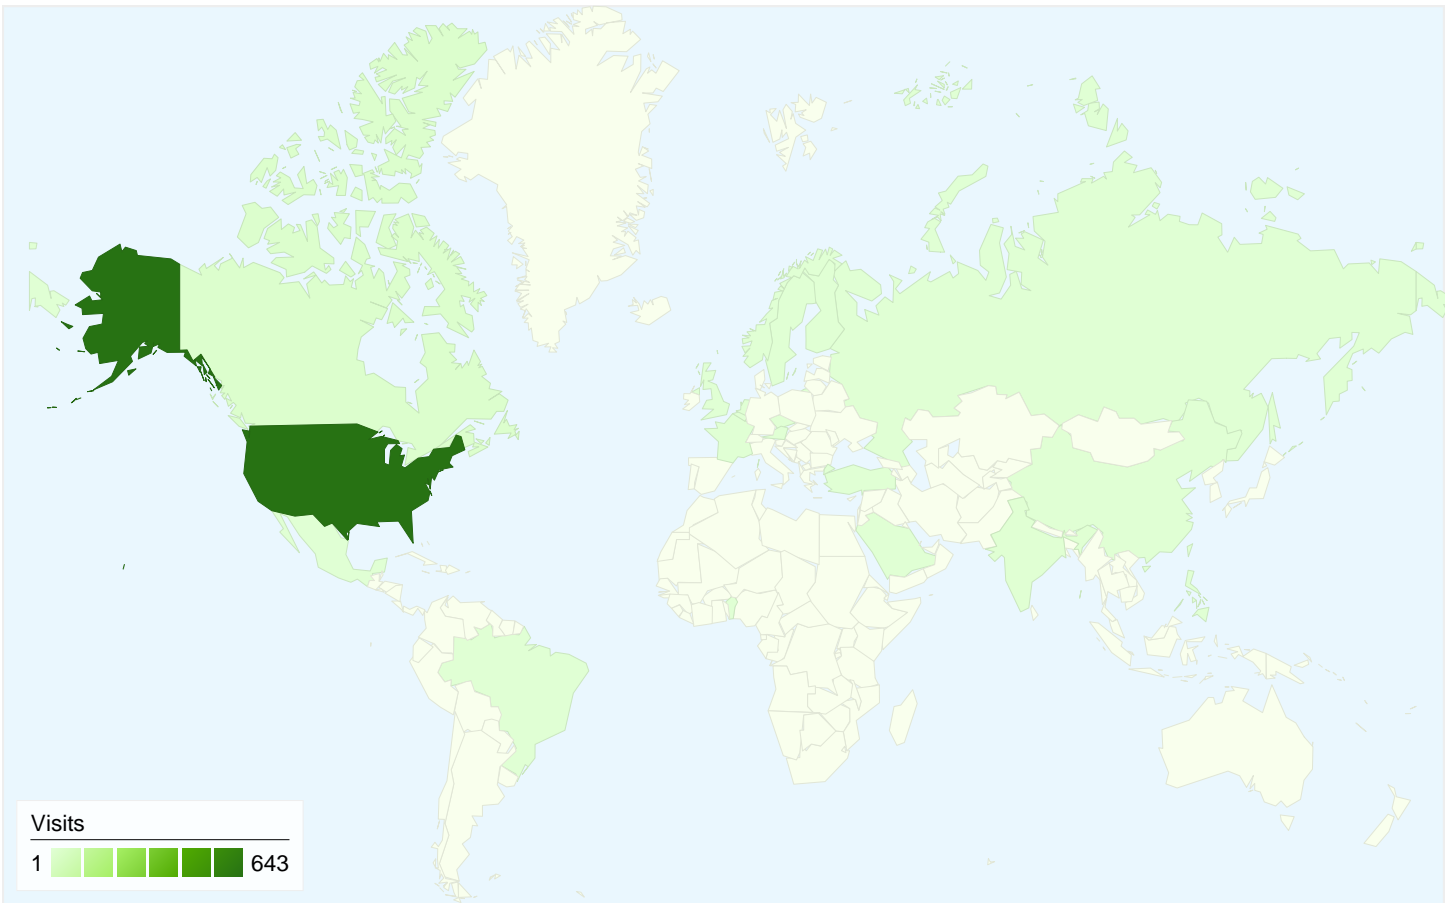

Visitors Overview

Visitors
605

Map Overlay

605 people visited this site

685 Visits

605 Absolute Unique Visitors

1,291 Pageviews

1.88 Average Pageviews

605 people visited this site

685 Visits

605 Absolute Unique Visitors

1,291 Pageviews

1.88 Average Pageviews

00:01:25 Time on Site

63.36% Bounce Rate

81.02% New Visits

685 visits came from 21 countries/territories

Site Usage						
Visits	Pages/Visit	Avg. Time on Site	% New Visits	Bounce Rate		
685 % of Site Total: 100.00%	1.88 Site Avg: 1.88 (0.00%)	00:01:25 Site Avg: 00:01:25 (0.00%)	81.17% Site Avg: 81.02% (0.18%)	63.36% Site Avg: 63.36% (0.00%)		
Country/Territory	Visits	Pages/Visit	Avg. Time on Site	% New Visits	Bounce Rate	
United States	643	1.87	00:01:27	80.56%	63.30%	
Canada	16	2.38	00:01:15	93.75%	56.25%	
India	3	8.00	00:05:44	100.00%	33.33%	
United Kingdom	2	1.00	00:00:00	100.00%	100.00%	
Netherlands	2	1.00	00:00:00	100.00%	100.00%	
Turkey	2	1.50	00:00:00	50.00%	50.00%	
Czech Republic	2	1.00	00:00:00	100.00%	100.00%	
Brazil	2	2.00	00:00:00	0.00%	0.00%	
Saudi Arabia	1	1.00	00:00:00	100.00%	100.00%	

685 visits came from 21 countries/territories

Site Usage

Country/Territory	Visits	Pages/Visit	Avg. Time on Site	% New Visits	Bounce Rate
United States	643	1.87	00:01:27	80.56%	63.30%
Canada	16	2.38	00:01:15	93.75%	56.25%
India	3	8.00	00:05:44	100.00%	33.33%
United Kingdom	2	1.00	00:00:00	100.00%	100.00%
Netherlands	2	1.00	00:00:00	100.00%	100.00%
Turkey	2	1.50	00:00:00	50.00%	50.00%
Czech Republic	2	1.00	00:00:00	100.00%	100.00%
Brazil	2	2.00	00:00:00	0.00%	0.00%
Saudi Arabia	1	1.00	00:00:00	100.00%	100.00%