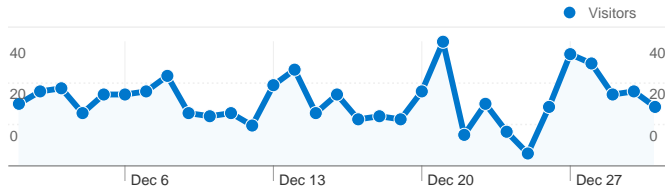

Site Usage

685 Visits

63.36% Bounce Rate

1,291 Pageviews

00:01:25 Avg. Time on Site

1.88 Pages/Visit

81.02% % New Visits

Visitors Overview

Visitors Overview

Visitors
605

Map Overlay

605 people visited this site

685 Visits

605 Absolute Unique Visitors

1,291 Pageviews

1.88 Average Pageviews

605 people visited this site

685 Visits

605 Absolute Unique Visitors

1,291 Pageviews

1.88 Average Pageviews

00:01:25 Time on Site

63.36% Bounce Rate

81.02% New Visits

685 visits came from 21 countries/territories

Site Usage

Country/Territory	Visits	Pages/Visit	Avg. Time on Site	% New Visits	Bounce Rate
United States	643	1.87	00:01:27	80.56%	63.30%
Canada	16	2.38	00:01:15	93.75%	56.25%
India	3	8.00	00:05:44	100.00%	33.33%
United Kingdom	2	1.00	00:00:00	100.00%	100.00%
Netherlands	2	1.00	00:00:00	100.00%	100.00%
Turkey	2	1.50	00:00:00	50.00%	50.00%
Czech Republic	2	1.00	00:00:00	100.00%	100.00%
Brazil	2	2.00	00:00:00	0.00%	0.00%
Saudi Arabia	1	1.00	00:00:00	100.00%	100.00%