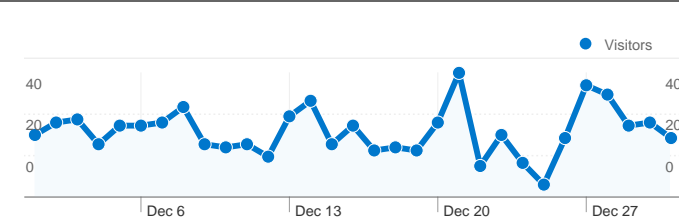

Site Usage

685 Visits

63.36% Bounce Rate

1,291 Pageviews

00:01:25 Avg. Time on Site

1.88 Pages/Visit

81.02% % New Visits

Visitors Overview

Visitors Overview

Visitors
605

Map Overlay

605 people visited this site

685 Visits

605 Absolute Unique Visitors

1,291 Pageviews

1.88 Average Pageviews

605 people visited this site

685 Visits

605 Absolute Unique Visitors

1,291 Pageviews

1.88 Average Pageviews

00:01:25 Time on Site

63.36% Bounce Rate

81.02% New Visits

685 visits came from 21 countries/territories

Site Usage

Country/Territory	Visits	Pages/Visit	Avg. Time on Site	% New Visits	Bounce Rate
United States	643	1.87	00:01:27	80.56%	63.30%
Canada	16	2.38	00:01:15	93.75%	56.25%
India	3	8.00	00:05:44	100.00%	33.33%
United Kingdom	2	1.00	00:00:00	100.00%	100.00%
Netherlands	2	1.00	00:00:00	100.00%	100.00%
Turkey	2	1.50	00:00:00	50.00%	50.00%
Czech Republic	2	1.00	00:00:00	100.00%	100.00%
Brazil	2	2.00	00:00:00	0.00%	0.00%
Saudi Arabia	1	1.00	00:00:00	100.00%	100.00%