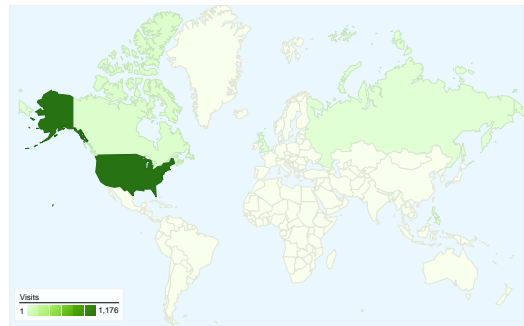

Map Overlay

Traffic Sources Overview

- **Search Engines**
  739.00 (60.08%)
- **Referring Sites**
  276.00 (22.44%)
- **Direct Traffic**
  215.00 (17.48%)

Content Overview

Pages	Pageviews	% Pageviews
/	668	27.12%
/events/	210	8.53%
/sports-directory/football-2/	149	6.05%
/sports/events.htm	90	3.65%
/sports-directory/	84	3.41%