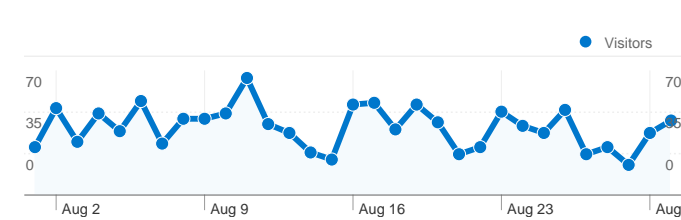

Site Usage

1,230 Visits

60.81% Bounce Rate

2,463 Pageviews

00:01:12 Avg. Time on Site

2.00 Pages/Visit

81.63% % New Visits

Visitors Overview

Visitors Overview

Visitors
1,088

Map Overlay

1,088 people visited this site

1,230 Visits

1,088 Absolute Unique Visitors

2,463 Pageviews

2.00 Average Pageviews

1,088 people visited this site

1,230 Visits

1,088 Absolute Unique Visitors

2,463 Pageviews

2.00 Average Pageviews

00:01:12 Time on Site

60.81% Bounce Rate

81.63% New Visits

1,230 visits came from 19 countries/territories

Site Usage						
Visits	Pages/Visit	Avg. Time on Site	% New Visits	Bounce Rate		
1,230 % of Site Total: 100.00%	2.00 Site Avg: 2.00 (0.00%)	00:01:12 Site Avg: 00:01:12 (0.00%)	81.63% Site Avg: 81.63% (0.00%)	60.81% Site Avg: 60.81% (0.00%)		
Country/Territory	Visits	Pages/Visit	Avg. Time on Site	% New Visits	Bounce Rate	
United States	1,176	2.03	00:01:14	81.12%	60.46%	
Canada	31	1.48	00:00:28	96.77%	74.19%	
Russia	3	1.33	00:00:02	100.00%	66.67%	
United Kingdom	3	1.33	00:00:08	66.67%	66.67%	
India	2	1.50	00:02:01	100.00%	50.00%	
Philippines	2	2.50	00:01:01	100.00%	50.00%	
Belgium	1	1.00	00:00:00	100.00%	100.00%	
Algeria	1	1.00	00:00:00	100.00%	100.00%	
Pakistan	1	2.00	00:00:26	100.00%	0.00%	