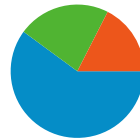

00:01:12 Time on Site

60.81% Bounce Rate

81.63% New Visits

Technical Profile

Browser	Visits	% visits	Connection Speed	Visits	% visits
Internet Explorer	806	65.53%	Unknown	524	42.60%
Firefox	220	17.89%	Cable	380	30.89%
Safari	135	10.98%	DSL	189	15.37%
Chrome	48	3.90%	T1	118	9.59%
BlackBerry9630	6	0.49%	Dialup	12	0.98%

All traffic sources sent a total of 1,230 visits

-  **17.48%** Direct Traffic
-  **22.44%** Referring Sites
-  **60.08%** Search Engines

- **Search Engines**
739.00 (60.08%)
- **Referring Sites**
276.00 (22.44%)
- **Direct Traffic**
215.00 (17.48%)

1,230 visits came from 19 countries/territories

Site Usage						
Visits	Pages/Visit	Avg. Time on Site	% New Visits	Bounce Rate		
1,230 % of Site Total: 100.00%	2.00 Site Avg: 2.00 (0.00%)	00:01:12 Site Avg: 00:01:12 (0.00%)	81.63% Site Avg: 81.63% (0.00%)	60.81% Site Avg: 60.81% (0.00%)		
Country/Territory	Visits	Pages/Visit	Avg. Time on Site	% New Visits	Bounce Rate	
United States	1,176	2.03	00:01:14	81.12%	60.46%	
Canada	31	1.48	00:00:28	96.77%	74.19%	
Russia	3	1.33	00:00:02	100.00%	66.67%	
United Kingdom	3	1.33	00:00:08	66.67%	66.67%	
India	2	1.50	00:02:01	100.00%	50.00%	
Philippines	2	2.50	00:01:01	100.00%	50.00%	
Belgium	1	1.00	00:00:00	100.00%	100.00%	
Algeria	1	1.00	00:00:00	100.00%	100.00%	
Pakistan	1	2.00	00:00:26	100.00%	0.00%	