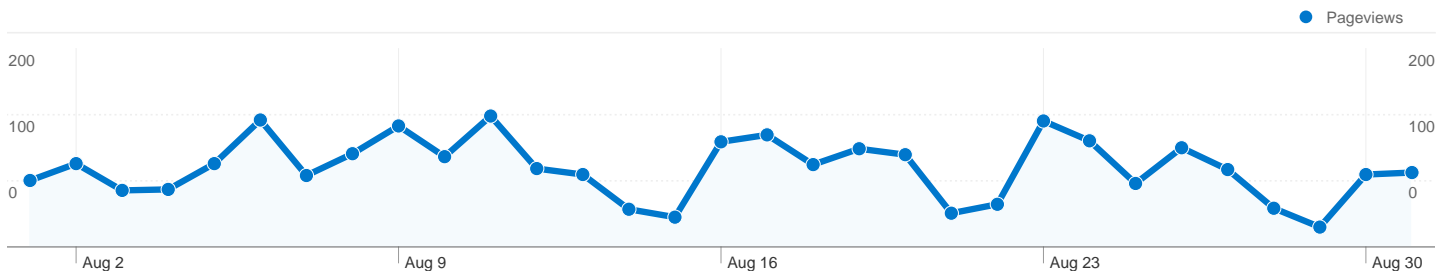

Pages on this site were viewed a total of 2,463 times

2,463 Pageviews

1,862 Unique Views

60.81% Bounce Rate

Top Content

Pages	Pageviews	% Pageviews
/	668	27.12%
/events/	210	8.53%
/sports-directory/football-2/	149	6.05%
/sports/events.htm	90	3.65%
/sports-directory/	84	3.41%