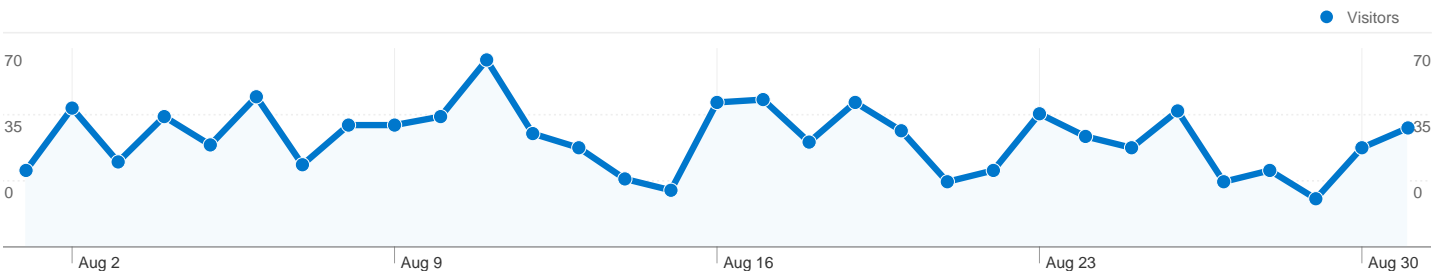

Site Usage

1,230 Visits

60.81% Bounce Rate

2,463 Pageviews

00:01:12 Avg. Time on Site

2.00 Pages/Visit

81.63% % New Visits

Visitors Overview

Visitors Overview

Visitors
1,088

Map Overlay

1,088 people visited this site

1,230 Visits

1,088 Absolute Unique Visitors

2,463 Pageviews

2.00 Average Pageviews

1,088 people visited this site

1,230 Visits

1,088 Absolute Unique Visitors

2,463 Pageviews

2.00 Average Pageviews

00:01:12 Time on Site

60.81% Bounce Rate

81.63% New Visits

1,230 visits came from 19 countries/territories

Site Usage						
Visits	Pages/Visit	Avg. Time on Site	% New Visits	Bounce Rate		
1,230 % of Site Total: 100.00%	2.00 Site Avg: 2.00 (0.00%)	00:01:12 Site Avg: 00:01:12 (0.00%)	81.63% Site Avg: 81.63% (0.00%)	60.81% Site Avg: 60.81% (0.00%)		
Country/Territory	Visits	Pages/Visit	Avg. Time on Site	% New Visits	Bounce Rate	
United States	1,176	2.03	00:01:14	81.12%	60.46%	
Canada	31	1.48	00:00:28	96.77%	74.19%	
Russia	3	1.33	00:00:02	100.00%	66.67%	
United Kingdom	3	1.33	00:00:08	66.67%	66.67%	
India	2	1.50	00:02:01	100.00%	50.00%	
Philippines	2	2.50	00:01:01	100.00%	50.00%	
Belgium	1	1.00	00:00:00	100.00%	100.00%	
Algeria	1	1.00	00:00:00	100.00%	100.00%	
Pakistan	1	2.00	00:00:26	100.00%	0.00%	