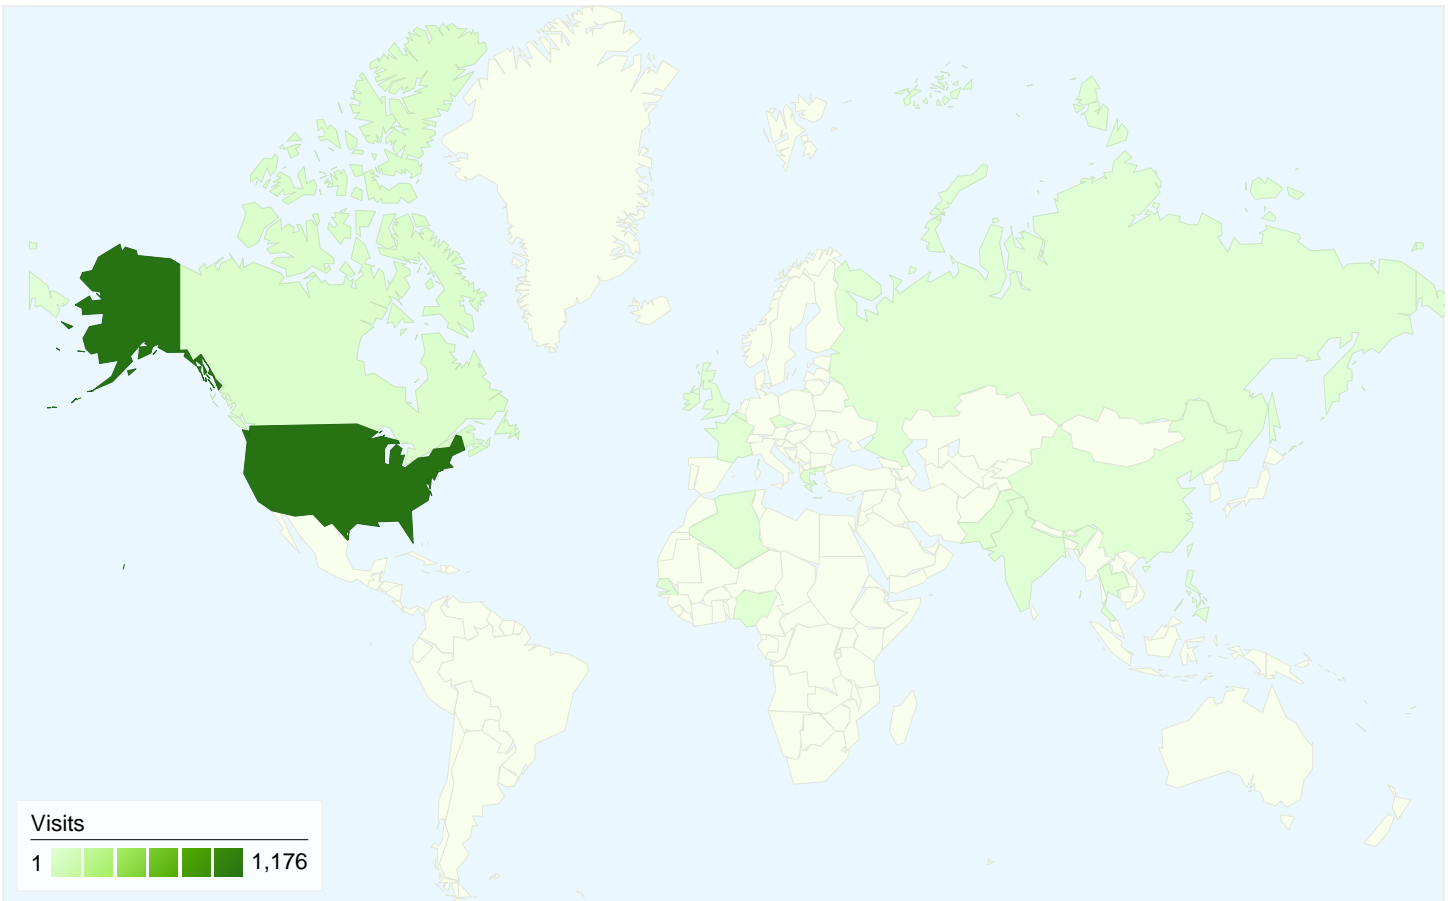

1,230 visits came from 19 countries/territories

Site Usage						
Visits	Pages/Visit	Avg. Time on Site	% New Visits	Bounce Rate		
1,230 % of Site Total: 100.00%	2.00 Site Avg: 2.00 (0.00%)	00:01:12 Site Avg: 00:01:12 (0.00%)	81.63% Site Avg: 81.63% (0.00%)	60.81% Site Avg: 60.81% (0.00%)		
Country/Territory	Visits	Pages/Visit	Avg. Time on Site	% New Visits	Bounce Rate	
United States	1,176	2.03	00:01:14	81.12%	60.46%	
Canada	31	1.48	00:00:28	96.77%	74.19%	
Russia	3	1.33	00:00:02	100.00%	66.67%	
United Kingdom	3	1.33	00:00:08	66.67%	66.67%	
India	2	1.50	00:02:01	100.00%	50.00%	
Philippines	2	2.50	00:01:01	100.00%	50.00%	
Belgium	1	1.00	00:00:00	100.00%	100.00%	
Algeria	1	1.00	00:00:00	100.00%	100.00%	
Pakistan	1	2.00	00:00:26	100.00%	0.00%	

Ireland	1	2.00	00:00:00	0.00%	0.00%
					1 - 10 of 19

Pages on this site were viewed a total of 2,463 times

2,463 Pageviews

1,862 Unique Views

60.81% Bounce Rate

Top Content

Pages	Pageviews	% Pageviews
/	668	27.12%
/events/	210	8.53%
/sports-directory/football-2/	149	6.05%
/sports/events.htm	90	3.65%
/sports-directory/	84	3.41%