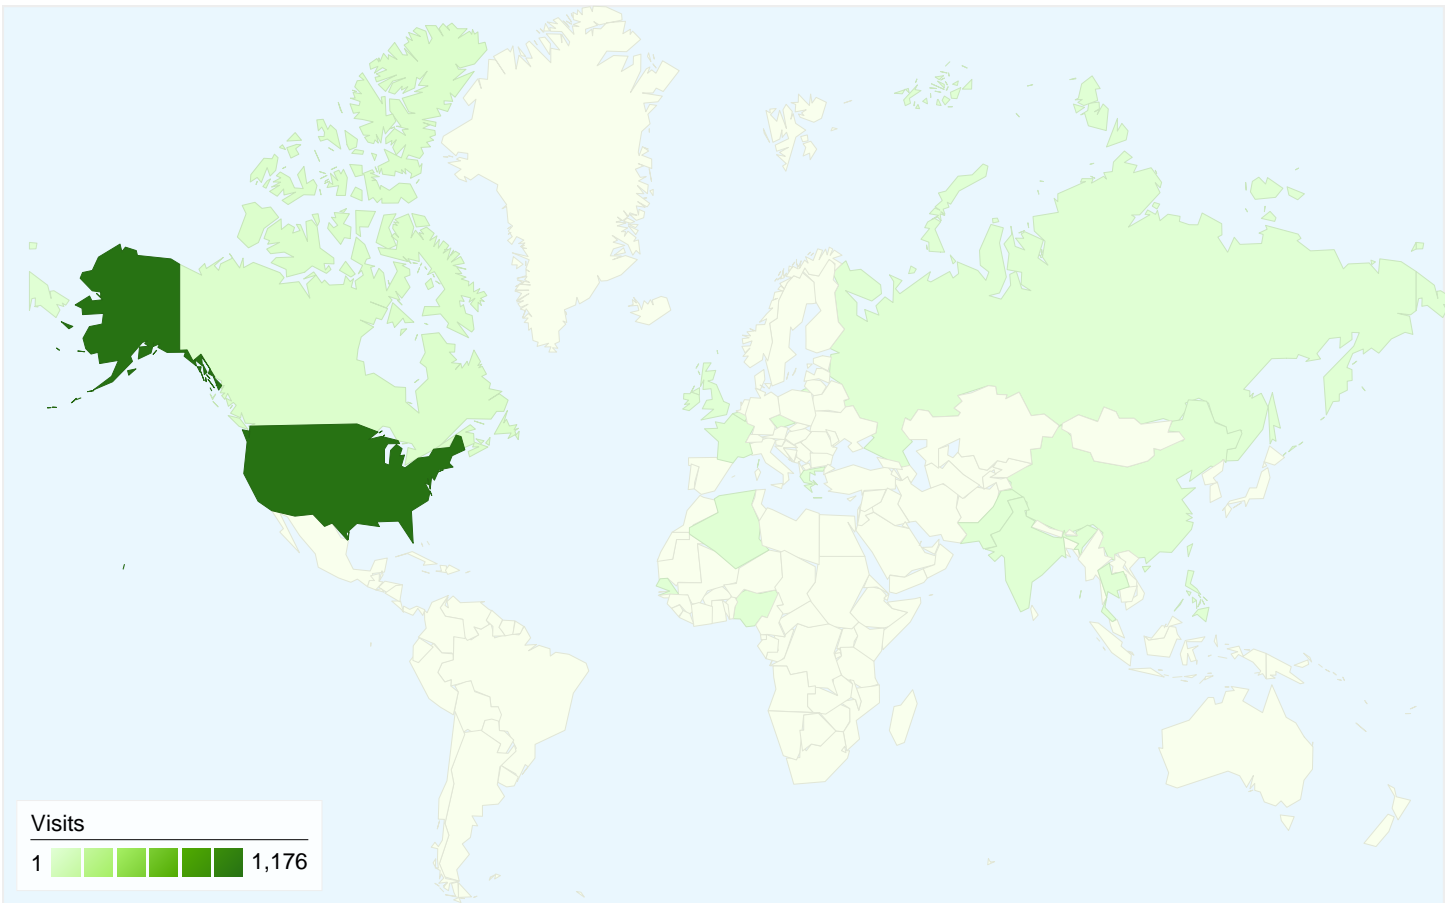

Visitors Overview

Visitors
1,088

Map Overlay

1,088 people visited this site

1,230 Visits

1,088 Absolute Unique Visitors

2,463 Pageviews

2.00 Average Pageviews

1,088 people visited this site

1,230 Visits

1,088 Absolute Unique Visitors

2,463 Pageviews

2.00 Average Pageviews

00:01:12 Time on Site

60.81% Bounce Rate

81.63% New Visits

1,230 visits came from 19 countries/territories

Site Usage						
Visits	Pages/Visit	Avg. Time on Site	% New Visits	Bounce Rate		
1,230 % of Site Total: 100.00%	2.00 Site Avg: 2.00 (0.00%)	00:01:12 Site Avg: 00:01:12 (0.00%)	81.63% Site Avg: 81.63% (0.00%)	60.81% Site Avg: 60.81% (0.00%)		
Country/Territory	Visits	Pages/Visit	Avg. Time on Site	% New Visits	Bounce Rate	
United States	1,176	2.03	00:01:14	81.12%	60.46%	
Canada	31	1.48	00:00:28	96.77%	74.19%	
Russia	3	1.33	00:00:02	100.00%	66.67%	
United Kingdom	3	1.33	00:00:08	66.67%	66.67%	
India	2	1.50	00:02:01	100.00%	50.00%	
Philippines	2	2.50	00:01:01	100.00%	50.00%	
Belgium	1	1.00	00:00:00	100.00%	100.00%	
Algeria	1	1.00	00:00:00	100.00%	100.00%	
Pakistan	1	2.00	00:00:26	100.00%	0.00%	