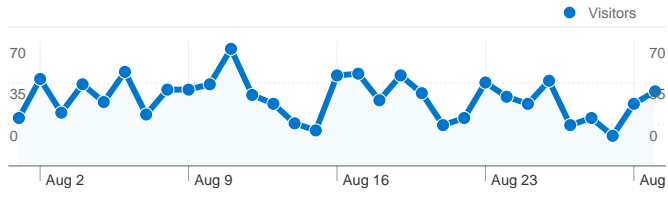

Site Usage

1,230 Visits

60.81% Bounce Rate

2,463 Pageviews

00:01:12 Avg. Time on Site

2.00 Pages/Visit

81.63% % New Visits

Visitors Overview

Visitors Overview

Visitors
1,088

Map Overlay

1,088 people visited this site

1,230 Visits

1,088 Absolute Unique Visitors

2,463 Pageviews

2.00 Average Pageviews

1,088 people visited this site

1,230 Visits

1,088 Absolute Unique Visitors

2,463 Pageviews

2.00 Average Pageviews

00:01:12 Time on Site

60.81% Bounce Rate

81.63% New Visits

1,230 visits came from 19 countries/territories

Site Usage						
Visits	Pages/Visit	Avg. Time on Site	% New Visits	Bounce Rate		
1,230 % of Site Total: 100.00%	2.00 Site Avg: 2.00 (0.00%)	00:01:12 Site Avg: 00:01:12 (0.00%)	81.63% Site Avg: 81.63% (0.00%)	60.81% Site Avg: 60.81% (0.00%)		
Country/Territory	Visits	Pages/Visit	Avg. Time on Site	% New Visits	Bounce Rate	
United States	1,176	2.03	00:01:14	81.12%	60.46%	
Canada	31	1.48	00:00:28	96.77%	74.19%	
Russia	3	1.33	00:00:02	100.00%	66.67%	
United Kingdom	3	1.33	00:00:08	66.67%	66.67%	
India	2	1.50	00:02:01	100.00%	50.00%	
Philippines	2	2.50	00:01:01	100.00%	50.00%	
Belgium	1	1.00	00:00:00	100.00%	100.00%	
Algeria	1	1.00	00:00:00	100.00%	100.00%	
Pakistan	1	2.00	00:00:26	100.00%	0.00%	