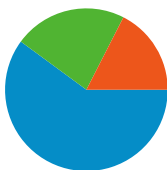

Traffic Sources Overview

- **Search Engines**
  739.00 (60.08%)
- **Referring Sites**
  276.00 (22.44%)
- **Direct Traffic**
  215.00 (17.48%)

Content Overview

Pages	Pageviews	% Pageviews
/	668	27.12%
/events/	210	8.53%
/sports-directory/football-2/	149	6.05%
/sports/events.htm	90	3.65%
/sports-directory/	84	3.41%