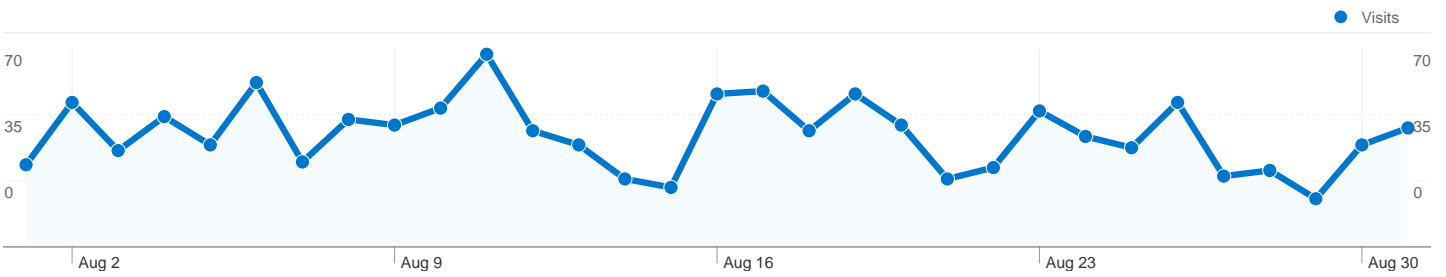

All traffic sources sent a total of 1,230 visits

- **17.48%** Direct Traffic
- **22.44%** Referring Sites
- **60.08%** Search Engines

- **Search Engines**
  739.00 (60.08%)
- **Referring Sites**
  276.00 (22.44%)
- **Direct Traffic**
  215.00 (17.48%)

Top Traffic Sources

Sources	Visits	% visits	Keywords	Visits	% visits
google (organic)	563	45.77%	wenatchee youth football	34	4.60%
(direct) ((none))	215	17.48%	wenatchee sports council	21	2.84%
bing (organic)	83	6.75%	wenatchee valley sports	19	2.57%
wenatcheevalley.org (referral)	73	5.93%	lake wenatchee sockeye	9	1.22%
yahoo (organic)	64	5.20%	ncw youth football	9	1.22%