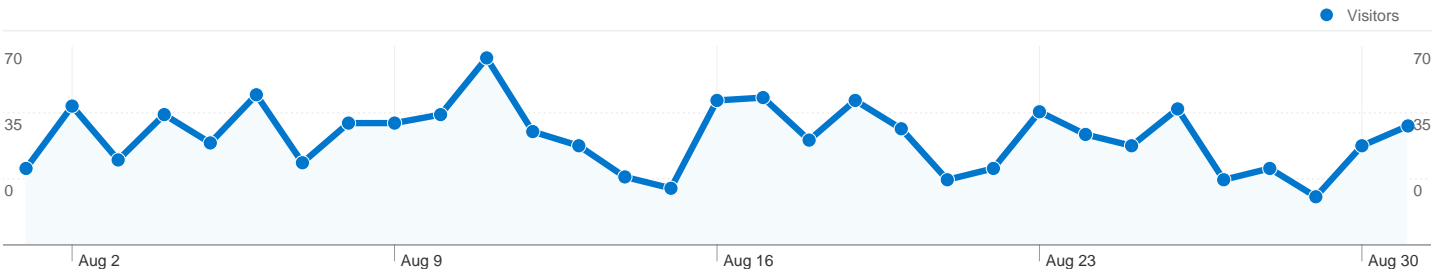

Visitors Overview

Visitors
1,088

Map Overlay

1,088 people visited this site

1,230 Visits

1,088 Absolute Unique Visitors

2,463 Pageviews

2.00 Average Pageviews

All traffic sources sent a total of 1,230 visits

-  **17.48%** Direct Traffic
-  **22.44%** Referring Sites
-  **60.08%** Search Engines

- **Search Engines**
739.00 (60.08%)
- **Referring Sites**
276.00 (22.44%)
- **Direct Traffic**
215.00 (17.48%)

1,088 people visited this site

1,230 Visits

1,088 Absolute Unique Visitors

2,463 Pageviews

2.00 Average Pageviews

00:01:12 Time on Site

60.81% Bounce Rate

81.63% New Visits

1,230 visits came from 19 countries/territories

Site Usage						
Visits	Pages/Visit	Avg. Time on Site	% New Visits	Bounce Rate		
1,230 % of Site Total: 100.00%	2.00 Site Avg: 2.00 (0.00%)	00:01:12 Site Avg: 00:01:12 (0.00%)	81.63% Site Avg: 81.63% (0.00%)	60.81% Site Avg: 60.81% (0.00%)		
Country/Territory	Visits	Pages/Visit	Avg. Time on Site	% New Visits	Bounce Rate	
United States	1,176	2.03	00:01:14	81.12%	60.46%	
Canada	31	1.48	00:00:28	96.77%	74.19%	
Russia	3	1.33	00:00:02	100.00%	66.67%	
United Kingdom	3	1.33	00:00:08	66.67%	66.67%	
India	2	1.50	00:02:01	100.00%	50.00%	
Philippines	2	2.50	00:01:01	100.00%	50.00%	
Belgium	1	1.00	00:00:00	100.00%	100.00%	
Algeria	1	1.00	00:00:00	100.00%	100.00%	
Pakistan	1	2.00	00:00:26	100.00%	0.00%	