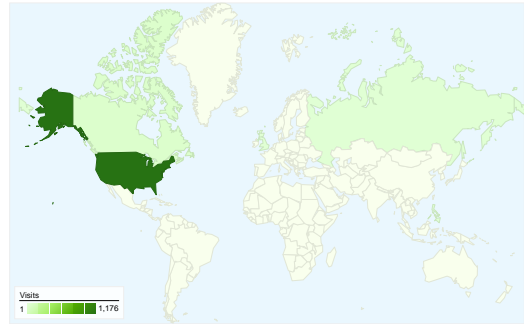

Visitors
1,088

Map Overlay

Traffic Sources Overview

- **Search Engines**
739.00 (60.08%)
- **Referring Sites**
276.00 (22.44%)
- **Direct Traffic**
215.00 (17.48%)

Content Overview

Pages	Pageviews	% Pageviews
/	668	27.12%
/events/	210	8.53%
/sports-directory/football-2/	149	6.05%
/sports/events.htm	90	3.65%
/sports-directory/	84	3.41%

Visitors Overview

Visitors
1,088

Map Overlay

1,088 people visited this site

1,230 Visits

1,088 Absolute Unique Visitors

2,463 Pageviews

2.00 Average Pageviews

1,230 visits came from 19 countries/territories

Site Usage						
Visits	Pages/Visit	Avg. Time on Site	% New Visits	Bounce Rate		
1,230 % of Site Total: 100.00%	2.00 Site Avg: 2.00 (0.00%)	00:01:12 Site Avg: 00:01:12 (0.00%)	81.63% Site Avg: 81.63% (0.00%)	60.81% Site Avg: 60.81% (0.00%)		
Country/Territory	Visits	Pages/Visit	Avg. Time on Site	% New Visits	Bounce Rate	
United States	1,176	2.03	00:01:14	81.12%	60.46%	
Canada	31	1.48	00:00:28	96.77%	74.19%	
Russia	3	1.33	00:00:02	100.00%	66.67%	
United Kingdom	3	1.33	00:00:08	66.67%	66.67%	
India	2	1.50	00:02:01	100.00%	50.00%	
Philippines	2	2.50	00:01:01	100.00%	50.00%	
Belgium	1	1.00	00:00:00	100.00%	100.00%	
Algeria	1	1.00	00:00:00	100.00%	100.00%	
Pakistan	1	2.00	00:00:26	100.00%	0.00%	