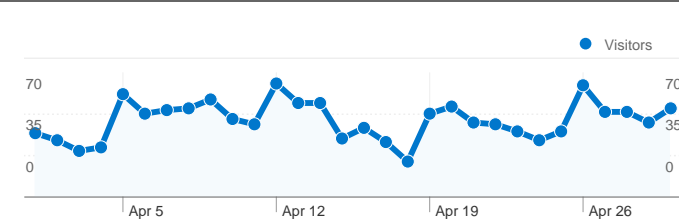

**Site Usage**

**1,351** Visits

**68.32%** Bounce Rate

**2,313** Pageviews

**00:01:36** Avg. Time on Site

**1.71** Pages/Visit

**75.50%** % New Visits

**Visitors Overview**

## Visitors Overview

**Visitors**  
**1,161**

**1,351 visits came from 14 countries/territories**

Site Usage

Country/Territory	Visits	Pages/Visit	Avg. Time on Site	% New Visits	Bounce Rate
United States	1,313	1.72	00:01:36	75.25%	68.24%
Canada	21	1.67	00:01:25	76.19%	66.67%
India	4	1.25	00:02:41	100.00%	75.00%
Thailand	2	1.00	00:00:00	100.00%	100.00%
Australia	2	1.50	00:00:09	100.00%	50.00%
Nigeria	1	1.00	00:00:00	100.00%	100.00%
Romania	1	1.00	00:00:00	100.00%	100.00%
(not set)	1	1.00	00:00:00	100.00%	100.00%
Ireland	1	1.00	00:00:00	100.00%	100.00%

**1,351 visits came from 14 countries/territories**

Site Usage

Country/Territory	Visits	Pages/Visit	Avg. Time on Site	% New Visits	Bounce Rate
United States	1,313	1.72	00:01:37	75.25%	68.24%
Canada	21	1.67	00:01:25	76.19%	66.67%
India	4	1.25	00:02:41	100.00%	75.00%
Thailand	2	1.00	00:00:00	100.00%	100.00%
Australia	2	1.50	00:00:09	100.00%	50.00%
Nigeria	1	1.00	00:00:00	100.00%	100.00%
Romania	1	1.00	00:00:00	100.00%	100.00%
(not set)	1	1.00	00:00:00	100.00%	100.00%
Ireland	1	1.00	00:00:00	100.00%	100.00%