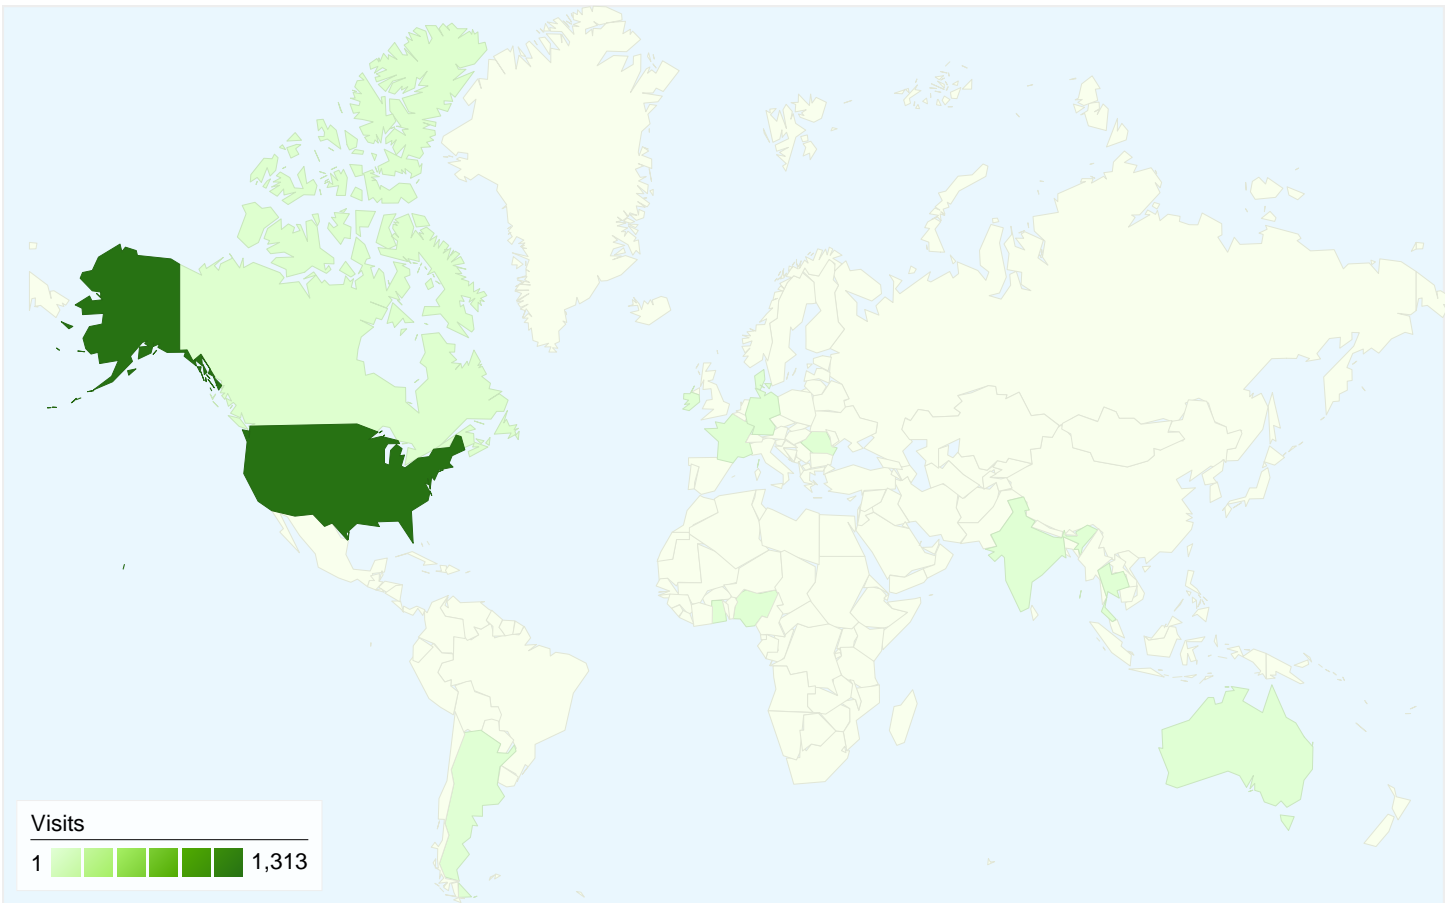

All traffic sources sent a total of 1,351 visits

5.48% Direct Traffic

25.91% Referring Sites

68.54% Search Engines

- **Search Engines**  
926.00 (68.54%)
- **Referring Sites**  
350.00 (25.91%)
- **Direct Traffic**  
74.00 (5.48%)
- **Other**  
1 (0.07%)

**1,351 visits came from 14 countries/territories**

Site Usage

Country/Territory	Visits	Pages/Visit	Avg. Time on Site	% New Visits	Bounce Rate
United States	1,313	1.72	00:01:36	75.25%	68.24%
Canada	21	1.67	00:01:25	76.19%	66.67%
India	4	1.25	00:02:41	100.00%	75.00%
Thailand	2	1.00	00:00:00	100.00%	100.00%
Australia	2	1.50	00:00:09	100.00%	50.00%
Nigeria	1	1.00	00:00:00	100.00%	100.00%
Romania	1	1.00	00:00:00	100.00%	100.00%
(not set)	1	1.00	00:00:00	100.00%	100.00%
Ireland	1	1.00	00:00:00	100.00%	100.00%

Ghana	1	1.00	00:00:00	100.00%	100.00%
					1 - 10 of 14

**Pages on this site were viewed a total of 2,313 times**

 **2,313** Pageviews

 **1,718** Unique Views

 **68.32%** Bounce Rate

**Top Content**

Pages	Pageviews	% Pageviews
/sports/events.htm	587	25.38%
/sports/facilities.htm	582	25.16%
/sports/sports_contact.htm	428	18.50%
/sports/camp_fish_golf.html	255	11.02%
/sports/contact.htm	117	5.06%

**1,351 visits came from 14 countries/territories**

Site Usage

Country/Territory	Visits	Pages/Visit	Avg. Time on Site	% New Visits	Bounce Rate
United States	1,313	1.72	00:01:37	75.25%	68.24%
Canada	21	1.67	00:01:25	76.19%	66.67%
India	4	1.25	00:02:41	100.00%	75.00%
Thailand	2	1.00	00:00:00	100.00%	100.00%
Australia	2	1.50	00:00:09	100.00%	50.00%
Nigeria	1	1.00	00:00:00	100.00%	100.00%
Romania	1	1.00	00:00:00	100.00%	100.00%
(not set)	1	1.00	00:00:00	100.00%	100.00%
Ireland	1	1.00	00:00:00	100.00%	100.00%