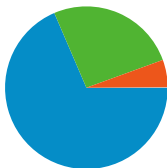

**Site Usage**

**1,351** Visits

**68.32%** Bounce Rate

**2,313** Pageviews

**00:01:36** Avg. Time on Site

**1.71** Pages/Visit

**75.50%** % New Visits

**Visitors Overview**

**Visitors**  
**1,161**

**Map Overlay**

**Traffic Sources Overview**

- **Search Engines**  
926.00 (68.54%)
- **Referring Sites**  
350.00 (25.91%)
- **Direct Traffic**  
74.00 (5.48%)
- **Other**  
1 (0.07%)

**1,351 visits came from 14 countries/territories**

Site Usage

Country/Territory	Visits	Pages/Visit	Avg. Time on Site	% New Visits	Bounce Rate
United States	1,313	1.72	00:01:36	75.25%	68.24%
Canada	21	1.67	00:01:25	76.19%	66.67%
India	4	1.25	00:02:41	100.00%	75.00%
Thailand	2	1.00	00:00:00	100.00%	100.00%
Australia	2	1.50	00:00:09	100.00%	50.00%
Nigeria	1	1.00	00:00:00	100.00%	100.00%
Romania	1	1.00	00:00:00	100.00%	100.00%
(not set)	1	1.00	00:00:00	100.00%	100.00%
Ireland	1	1.00	00:00:00	100.00%	100.00%

**1,351 visits came from 14 countries/territories**

Site Usage

Country/Territory	Visits	Pages/Visit	Avg. Time on Site	% New Visits	Bounce Rate
United States	1,313	1.72	00:01:37	75.25%	68.24%
Canada	21	1.67	00:01:25	76.19%	66.67%
India	4	1.25	00:02:41	100.00%	75.00%
Thailand	2	1.00	00:00:00	100.00%	100.00%
Australia	2	1.50	00:00:09	100.00%	50.00%
Nigeria	1	1.00	00:00:00	100.00%	100.00%
Romania	1	1.00	00:00:00	100.00%	100.00%
(not set)	1	1.00	00:00:00	100.00%	100.00%
Ireland	1	1.00	00:00:00	100.00%	100.00%