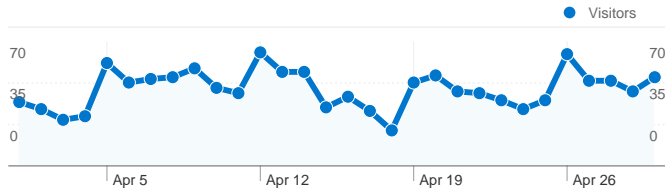

**Site Usage**

**1,351** Visits

**68.32%** Bounce Rate

**2,313** Pageviews

**00:01:36** Avg. Time on Site

**1.71** Pages/Visit

**75.50%** % New Visits

**Visitors Overview**

## Visitors Overview

**Visitors**  
**1,161**

**1,351 visits came from 14 countries/territories**

Site Usage

Country/Territory	Visits	Pages/Visit	Avg. Time on Site	% New Visits	Bounce Rate
United States	1,313	1.72	00:01:36	75.25%	68.24%
Canada	21	1.67	00:01:25	76.19%	66.67%
India	4	1.25	00:02:41	100.00%	75.00%
Thailand	2	1.00	00:00:00	100.00%	100.00%
Australia	2	1.50	00:00:09	100.00%	50.00%
Nigeria	1	1.00	00:00:00	100.00%	100.00%
Romania	1	1.00	00:00:00	100.00%	100.00%
(not set)	1	1.00	00:00:00	100.00%	100.00%
Ireland	1	1.00	00:00:00	100.00%	100.00%

**1,351 visits came from 14 countries/territories**

Site Usage

Country/Territory	Visits	Pages/Visit	Avg. Time on Site	% New Visits	Bounce Rate
United States	1,313	1.72	00:01:37	75.25%	68.24%
Canada	21	1.67	00:01:25	76.19%	66.67%
India	4	1.25	00:02:41	100.00%	75.00%
Thailand	2	1.00	00:00:00	100.00%	100.00%
Australia	2	1.50	00:00:09	100.00%	50.00%
Nigeria	1	1.00	00:00:00	100.00%	100.00%
Romania	1	1.00	00:00:00	100.00%	100.00%
(not set)	1	1.00	00:00:00	100.00%	100.00%
Ireland	1	1.00	00:00:00	100.00%	100.00%