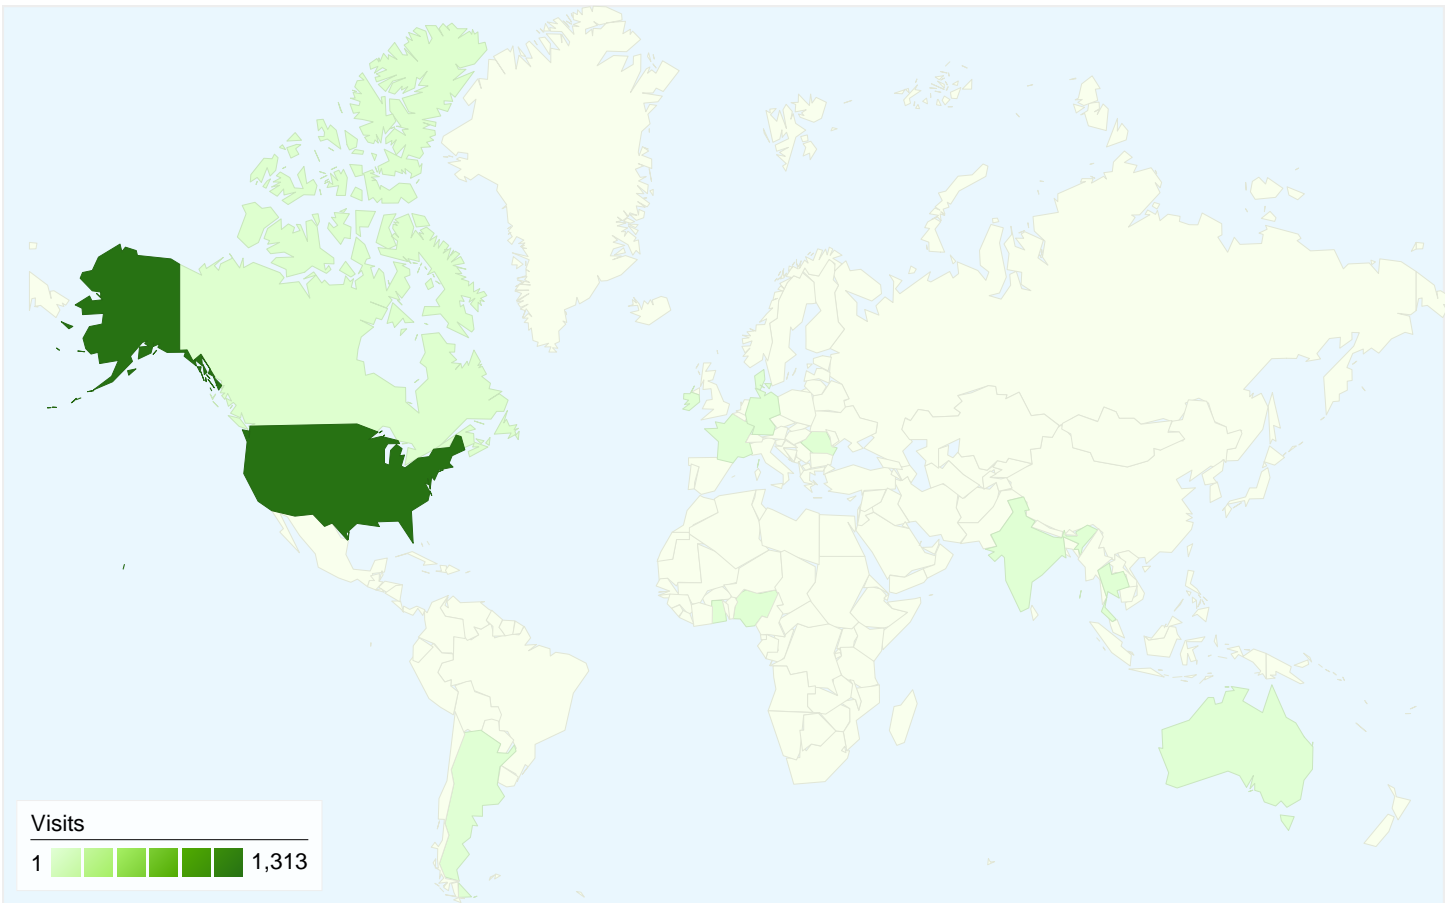

All traffic sources sent a total of 1,351 visits

5.48% Direct Traffic

25.91% Referring Sites

68.54% Search Engines

- **Search Engines**  
926.00 (68.54%)
- **Referring Sites**  
350.00 (25.91%)
- **Direct Traffic**  
74.00 (5.48%)
- **Other**  
1 (0.07%)

**1,161 people visited this site**

**1,351** Visits

**1,161** Absolute Unique Visitors

**2,313** Pageviews

**1.71** Average Pageviews

**00:01:36** Time on Site

**68.32%** Bounce Rate

**75.50%** New Visits

**1,351 visits came from 14 countries/territories**

Site Usage

Country/Territory	Visits	Pages/Visit	Avg. Time on Site	% New Visits	Bounce Rate
United States	1,313	1.72	00:01:36	75.25%	68.24%
Canada	21	1.67	00:01:25	76.19%	66.67%
India	4	1.25	00:02:41	100.00%	75.00%
Thailand	2	1.00	00:00:00	100.00%	100.00%
Australia	2	1.50	00:00:09	100.00%	50.00%
Nigeria	1	1.00	00:00:00	100.00%	100.00%
Romania	1	1.00	00:00:00	100.00%	100.00%
(not set)	1	1.00	00:00:00	100.00%	100.00%
Ireland	1	1.00	00:00:00	100.00%	100.00%

**1,351 visits came from 14 countries/territories**

Site Usage

Country/Territory	Visits	Pages/Visit	Avg. Time on Site	% New Visits	Bounce Rate
United States	1,313	1.72	00:01:37	75.25%	68.24%
Canada	21	1.67	00:01:25	76.19%	66.67%
India	4	1.25	00:02:41	100.00%	75.00%
Thailand	2	1.00	00:00:00	100.00%	100.00%
Australia	2	1.50	00:00:09	100.00%	50.00%
Nigeria	1	1.00	00:00:00	100.00%	100.00%
Romania	1	1.00	00:00:00	100.00%	100.00%
(not set)	1	1.00	00:00:00	100.00%	100.00%
Ireland	1	1.00	00:00:00	100.00%	100.00%