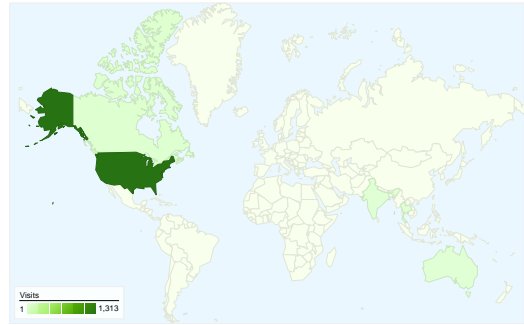

Map Overlay