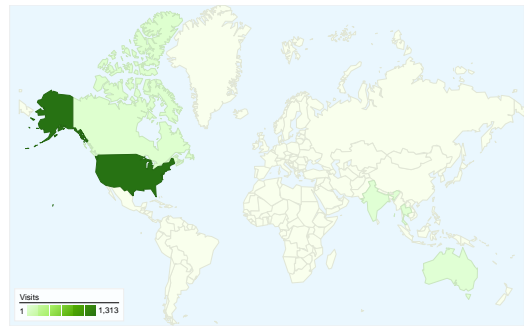

**Site Usage**

**1,351** Visits

**68.32%** Bounce Rate

**2,313** Pageviews

**00:01:36** Avg. Time on Site

**1.71** Pages/Visit

**75.50%** % New Visits

**Visitors Overview**

**Visitors**  
**1,161**

**Map Overlay**

**Traffic Sources Overview**

- **Search Engines**  
926.00 (68.54%)
- **Referring Sites**  
350.00 (25.91%)
- **Direct Traffic**  
74.00 (5.48%)
- **Other**  
1 (0.07%)

**1,351 visits came from 14 countries/territories**

Site Usage

Country/Territory	Visits	Pages/Visit	Avg. Time on Site	% New Visits	Bounce Rate
United States	1,313	1.72	00:01:36	75.25%	68.24%
Canada	21	1.67	00:01:25	76.19%	66.67%
India	4	1.25	00:02:41	100.00%	75.00%
Thailand	2	1.00	00:00:00	100.00%	100.00%
Australia	2	1.50	00:00:09	100.00%	50.00%
Nigeria	1	1.00	00:00:00	100.00%	100.00%
Romania	1	1.00	00:00:00	100.00%	100.00%
(not set)	1	1.00	00:00:00	100.00%	100.00%
Ireland	1	1.00	00:00:00	100.00%	100.00%

**1,351 visits came from 14 countries/territories**

Site Usage

Country/Territory	Visits	Pages/Visit	Avg. Time on Site	% New Visits	Bounce Rate
United States	1,313	1.72	00:01:37	75.25%	68.24%
Canada	21	1.67	00:01:25	76.19%	66.67%
India	4	1.25	00:02:41	100.00%	75.00%
Thailand	2	1.00	00:00:00	100.00%	100.00%
Australia	2	1.50	00:00:09	100.00%	50.00%
Nigeria	1	1.00	00:00:00	100.00%	100.00%
Romania	1	1.00	00:00:00	100.00%	100.00%
(not set)	1	1.00	00:00:00	100.00%	100.00%
Ireland	1	1.00	00:00:00	100.00%	100.00%