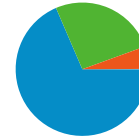

**75.50%** New Visits

**Technical Profile**

Browser	Visits	% visits	Connection Speed	Visits	% visits
Internet Explorer	916	67.80%	Unknown	468	34.64%
Firefox	227	16.80%	Cable	429	31.75%
Safari	116	8.59%	DSL	233	17.25%
Chrome	55	4.07%	T1	190	14.06%
BlackBerry9530	10	0.74%	Dialup	17	1.26%

All traffic sources sent a total of 1,351 visits

5.48% Direct Traffic

25.91% Referring Sites

68.54% Search Engines

- **Search Engines**  
926.00 (68.54%)
- **Referring Sites**  
350.00 (25.91%)
- **Direct Traffic**  
74.00 (5.48%)
- **Other**  
1 (0.07%)